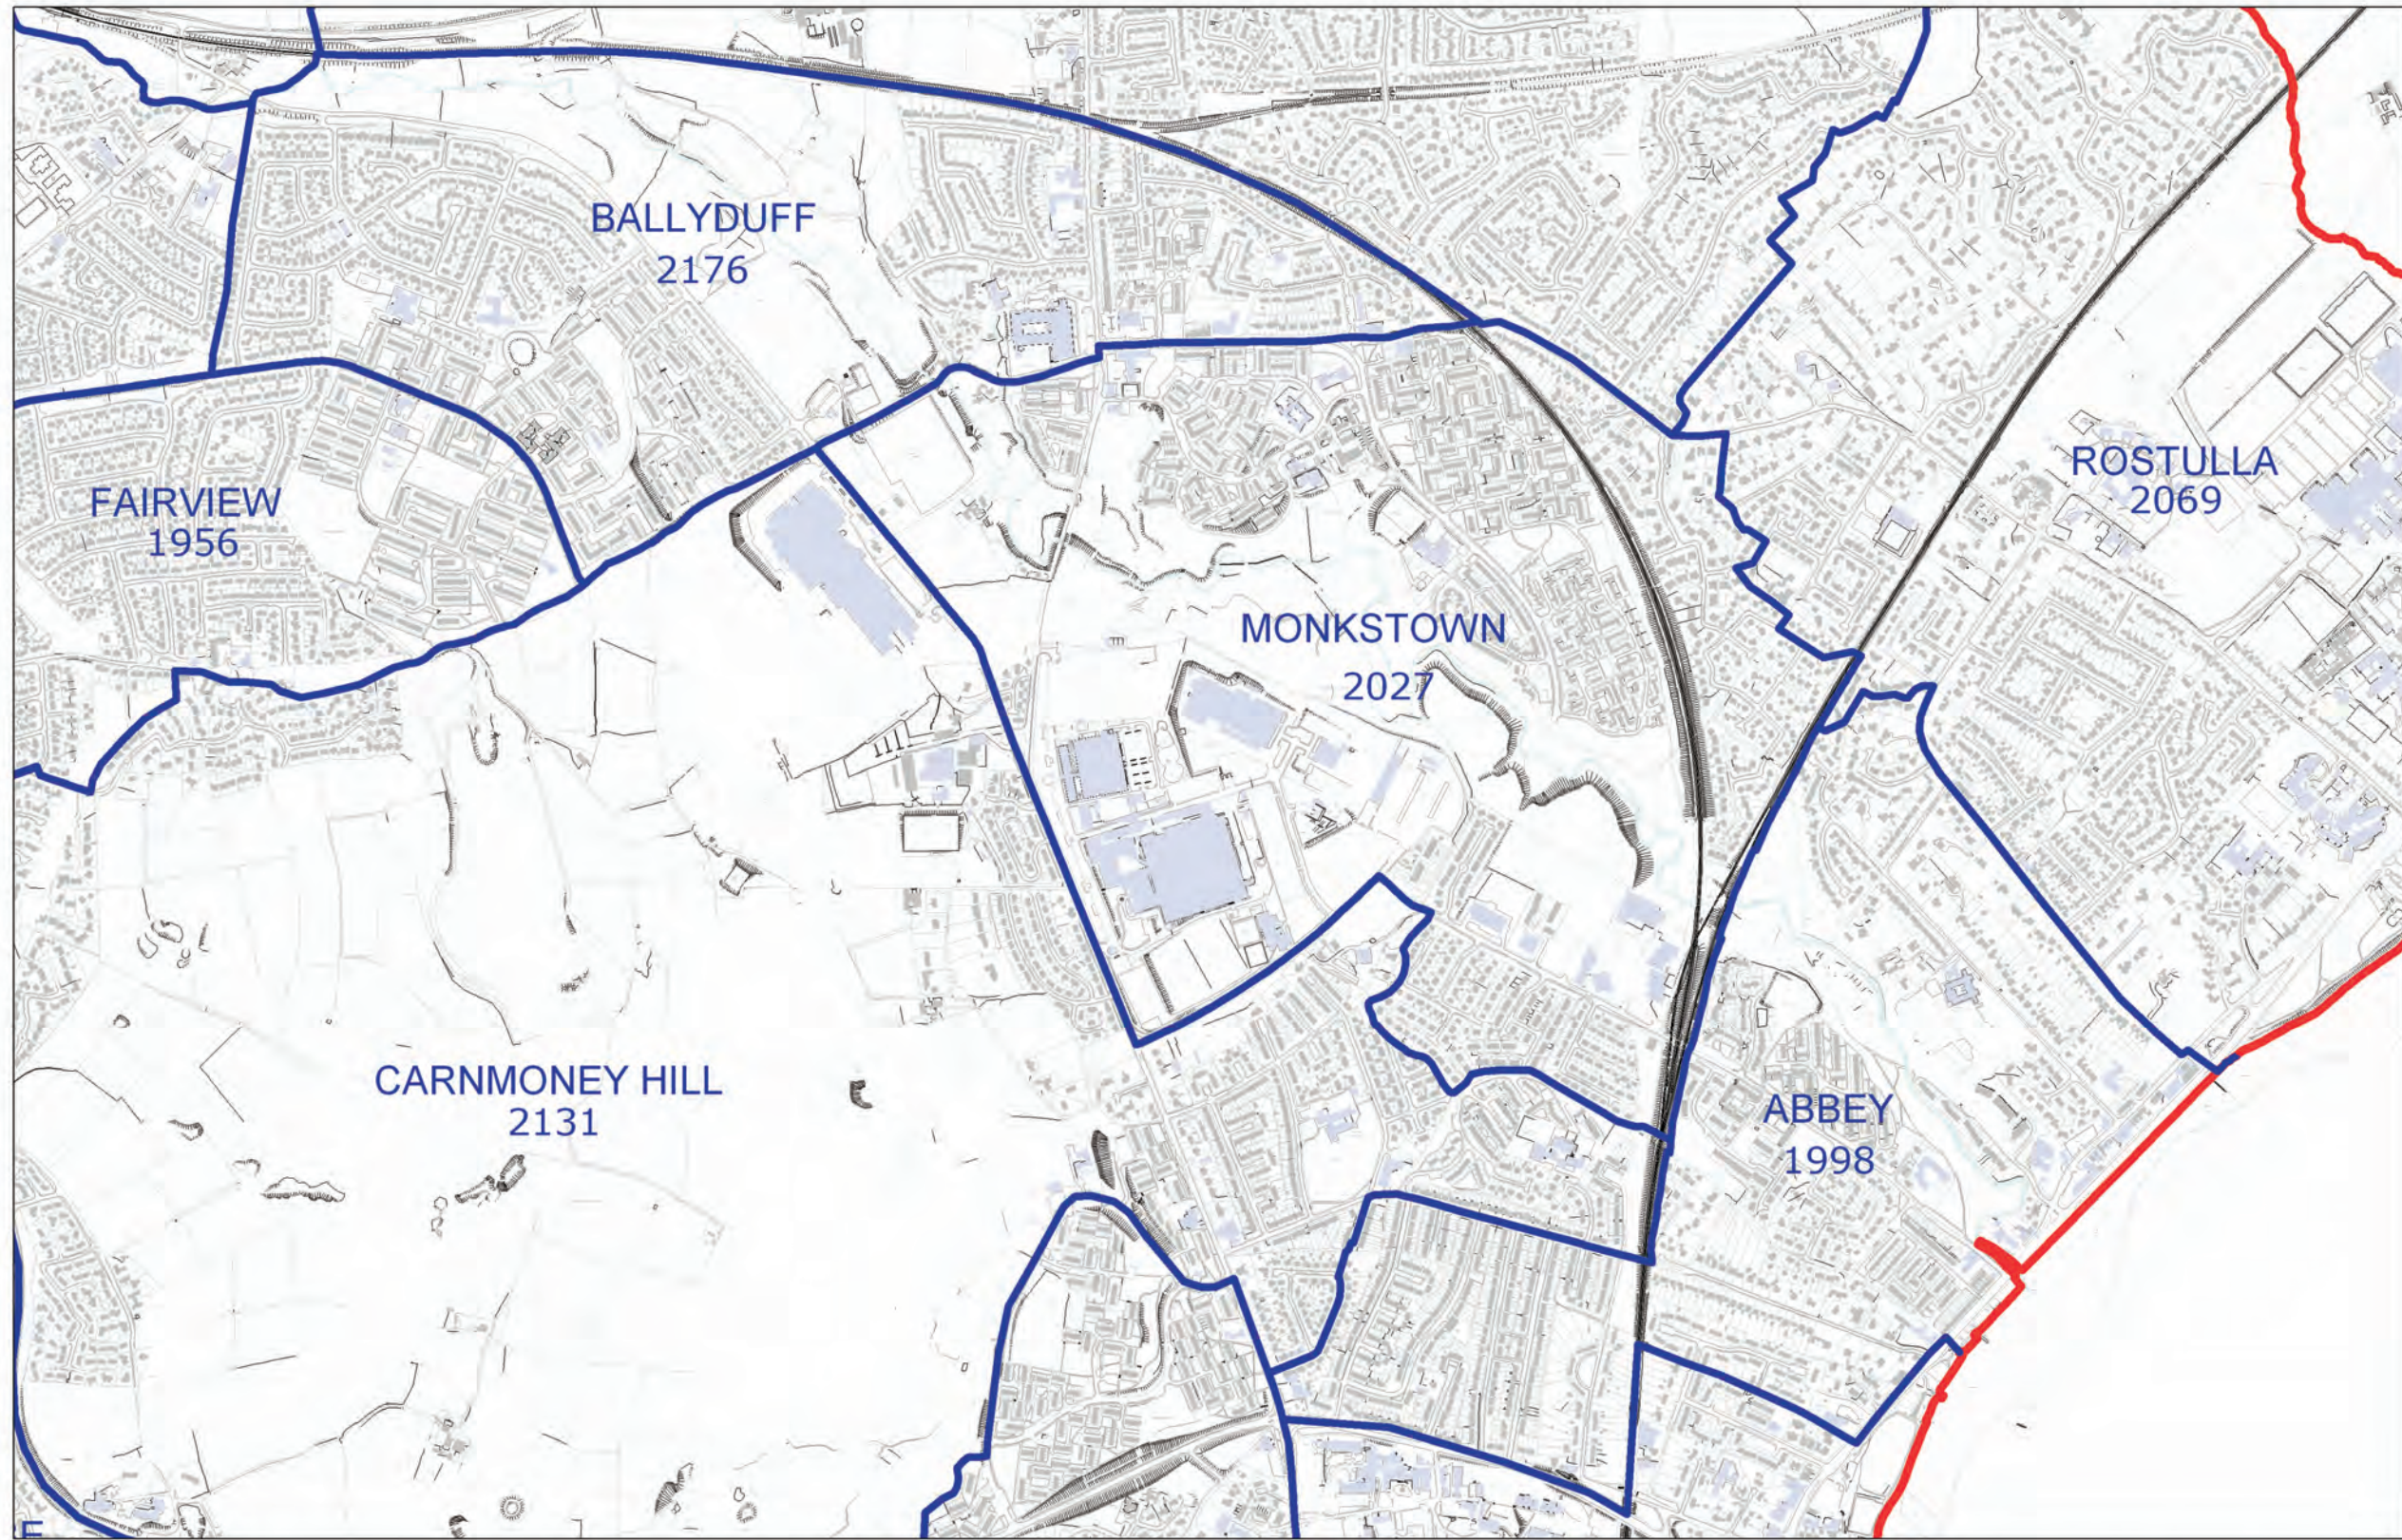

LOCAL GOVERNMENT BOUNDARIES COMMISSIONER FOR NORTHERN IRELAND

This map displays the proposed wards and their electorate totals within Antrim and Newtownabbey District Council.

Web: <http://www.lgbc-ni.org>
E-mail: webmail@lgbc-ni.org

— LOCAL GOVERNMENT DISTRICT
— WARD

Due to the constraints of scale some ward names are not shown.

© Crown Copyright 2008