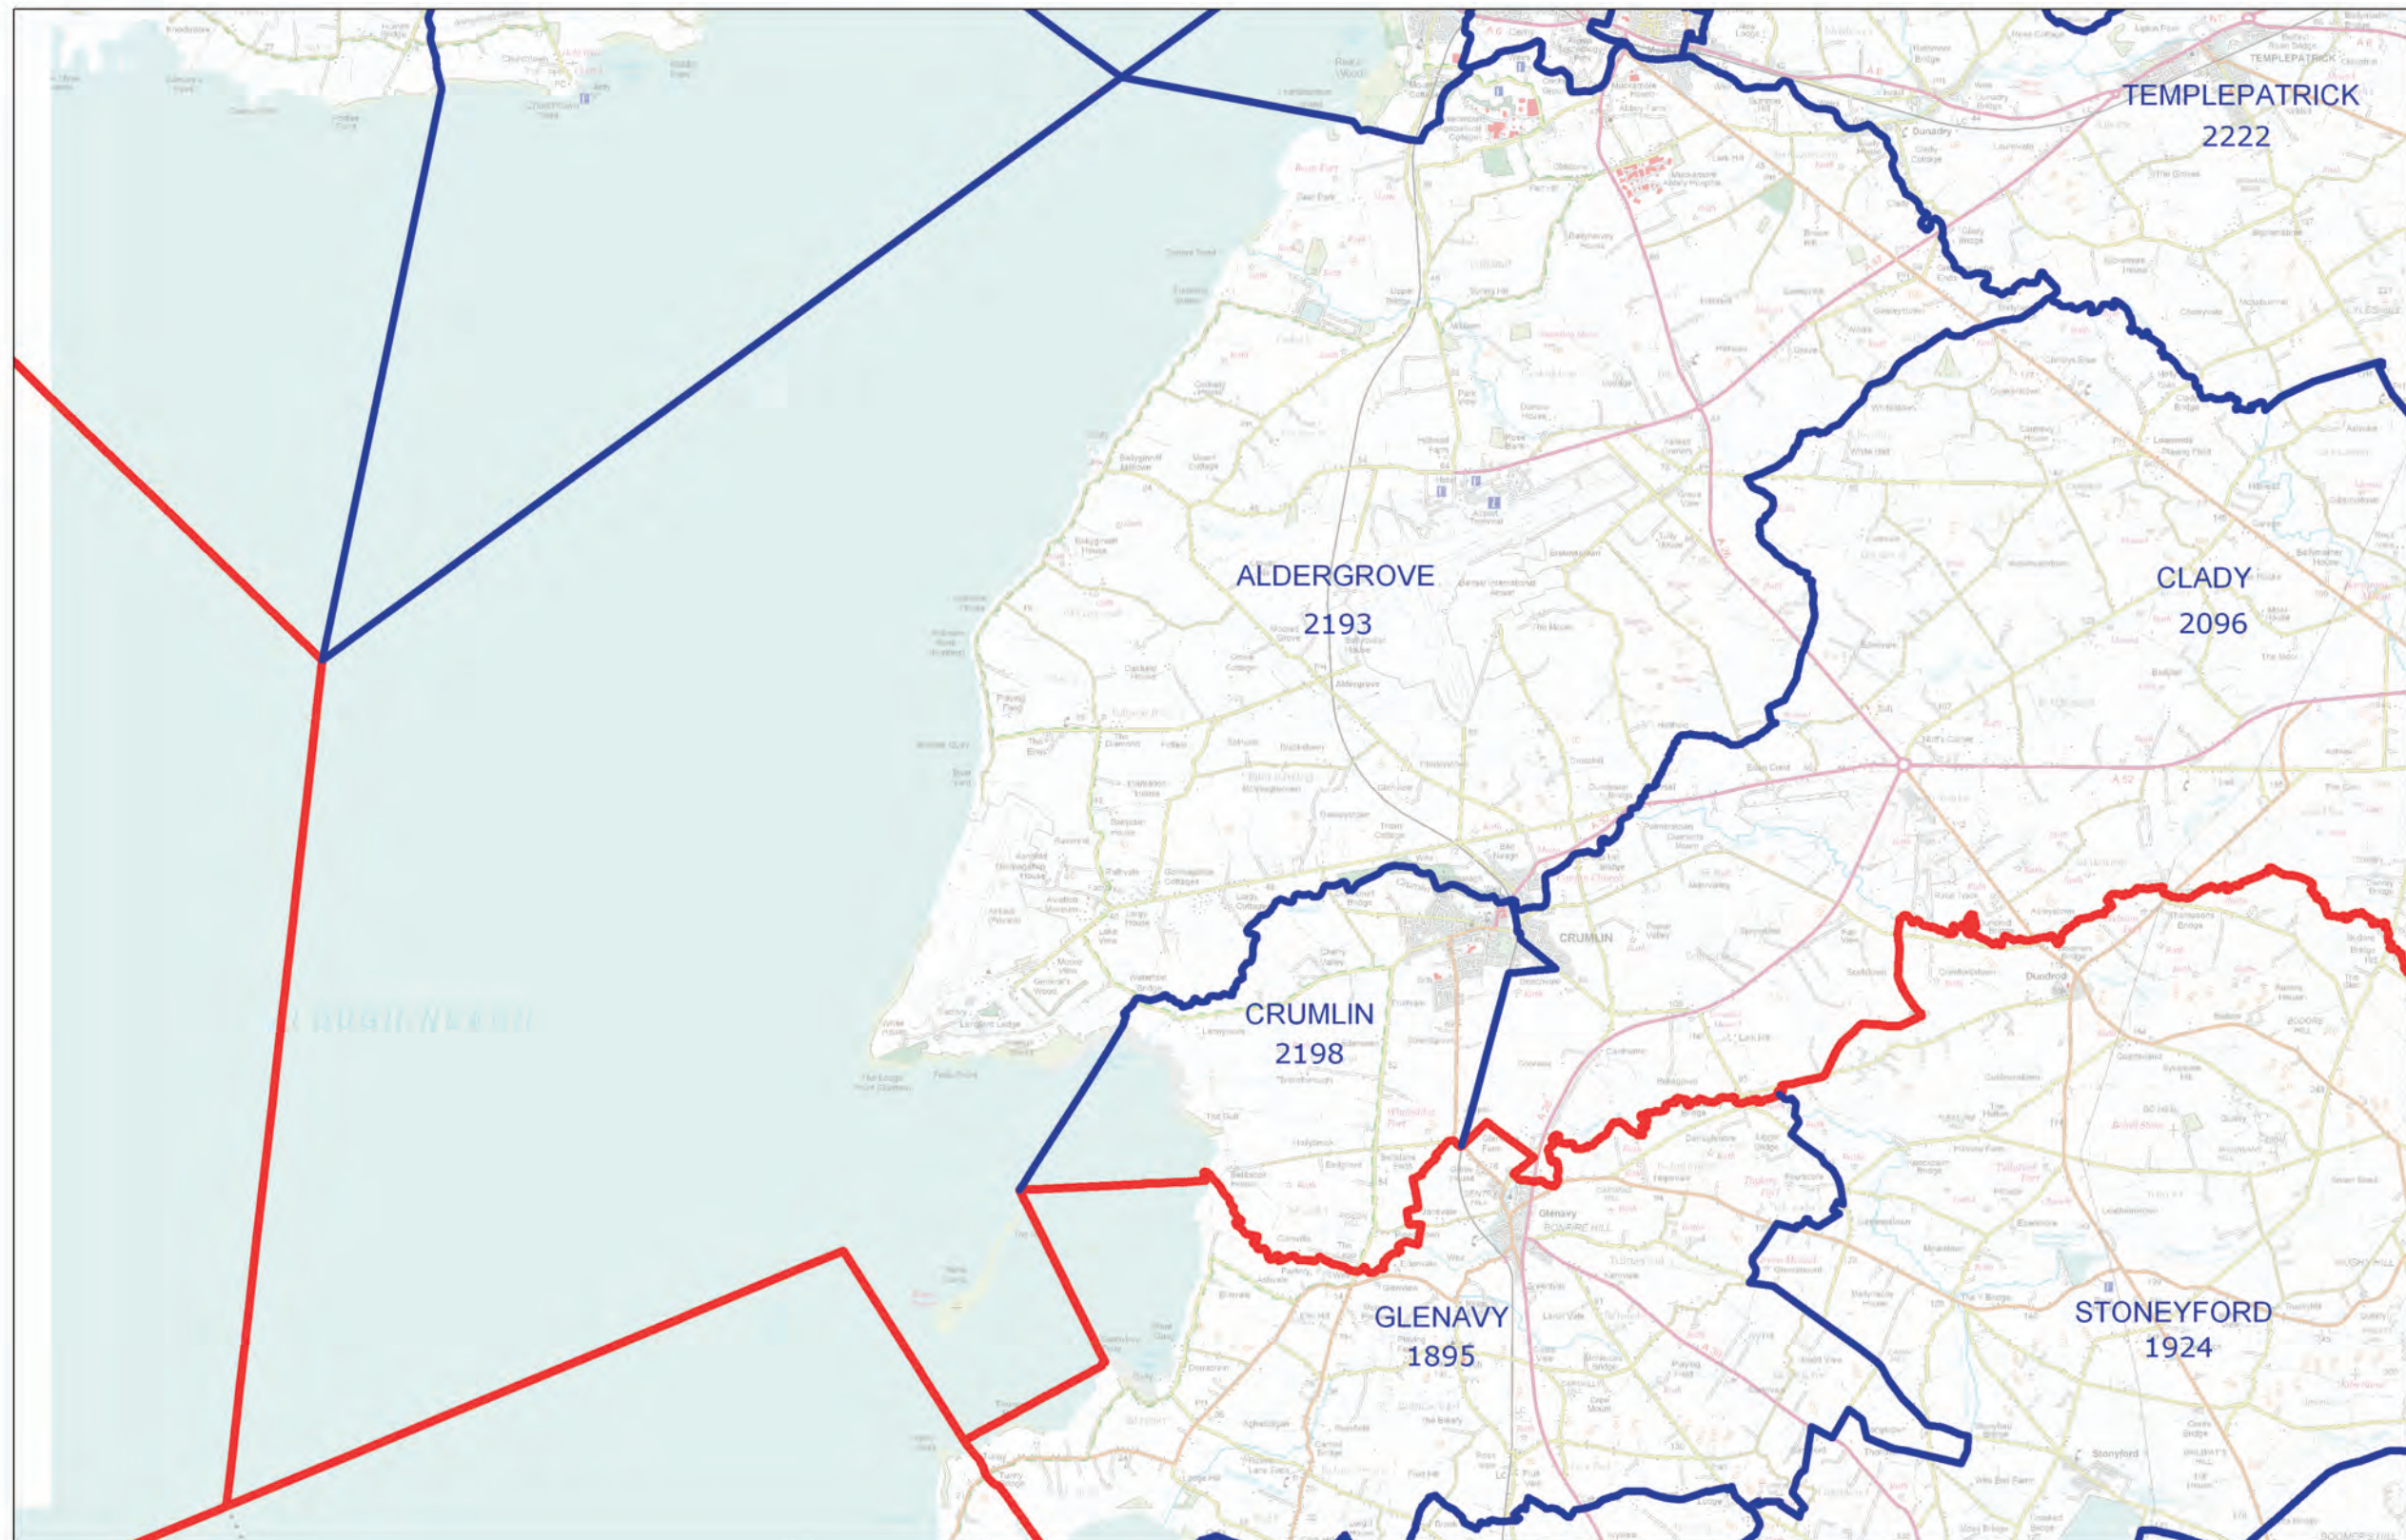

## LOCAL GOVERNMENT BOUNDARIES COMMISSIONER FOR NORTHERN IRELAND

This map displays the proposed wards and their electorate totals within Antrim and Newtownabbey District Council.

Web: <http://www.lgbc-ni.org>  
E-mail: [webmail@lgbc-ni.org](mailto:webmail@lgbc-ni.org)

— LOCAL GOVERNMENT DISTRICT  
— WARD

Due to the constraints of scale some ward names are not shown.

© Crown Copyright 2008