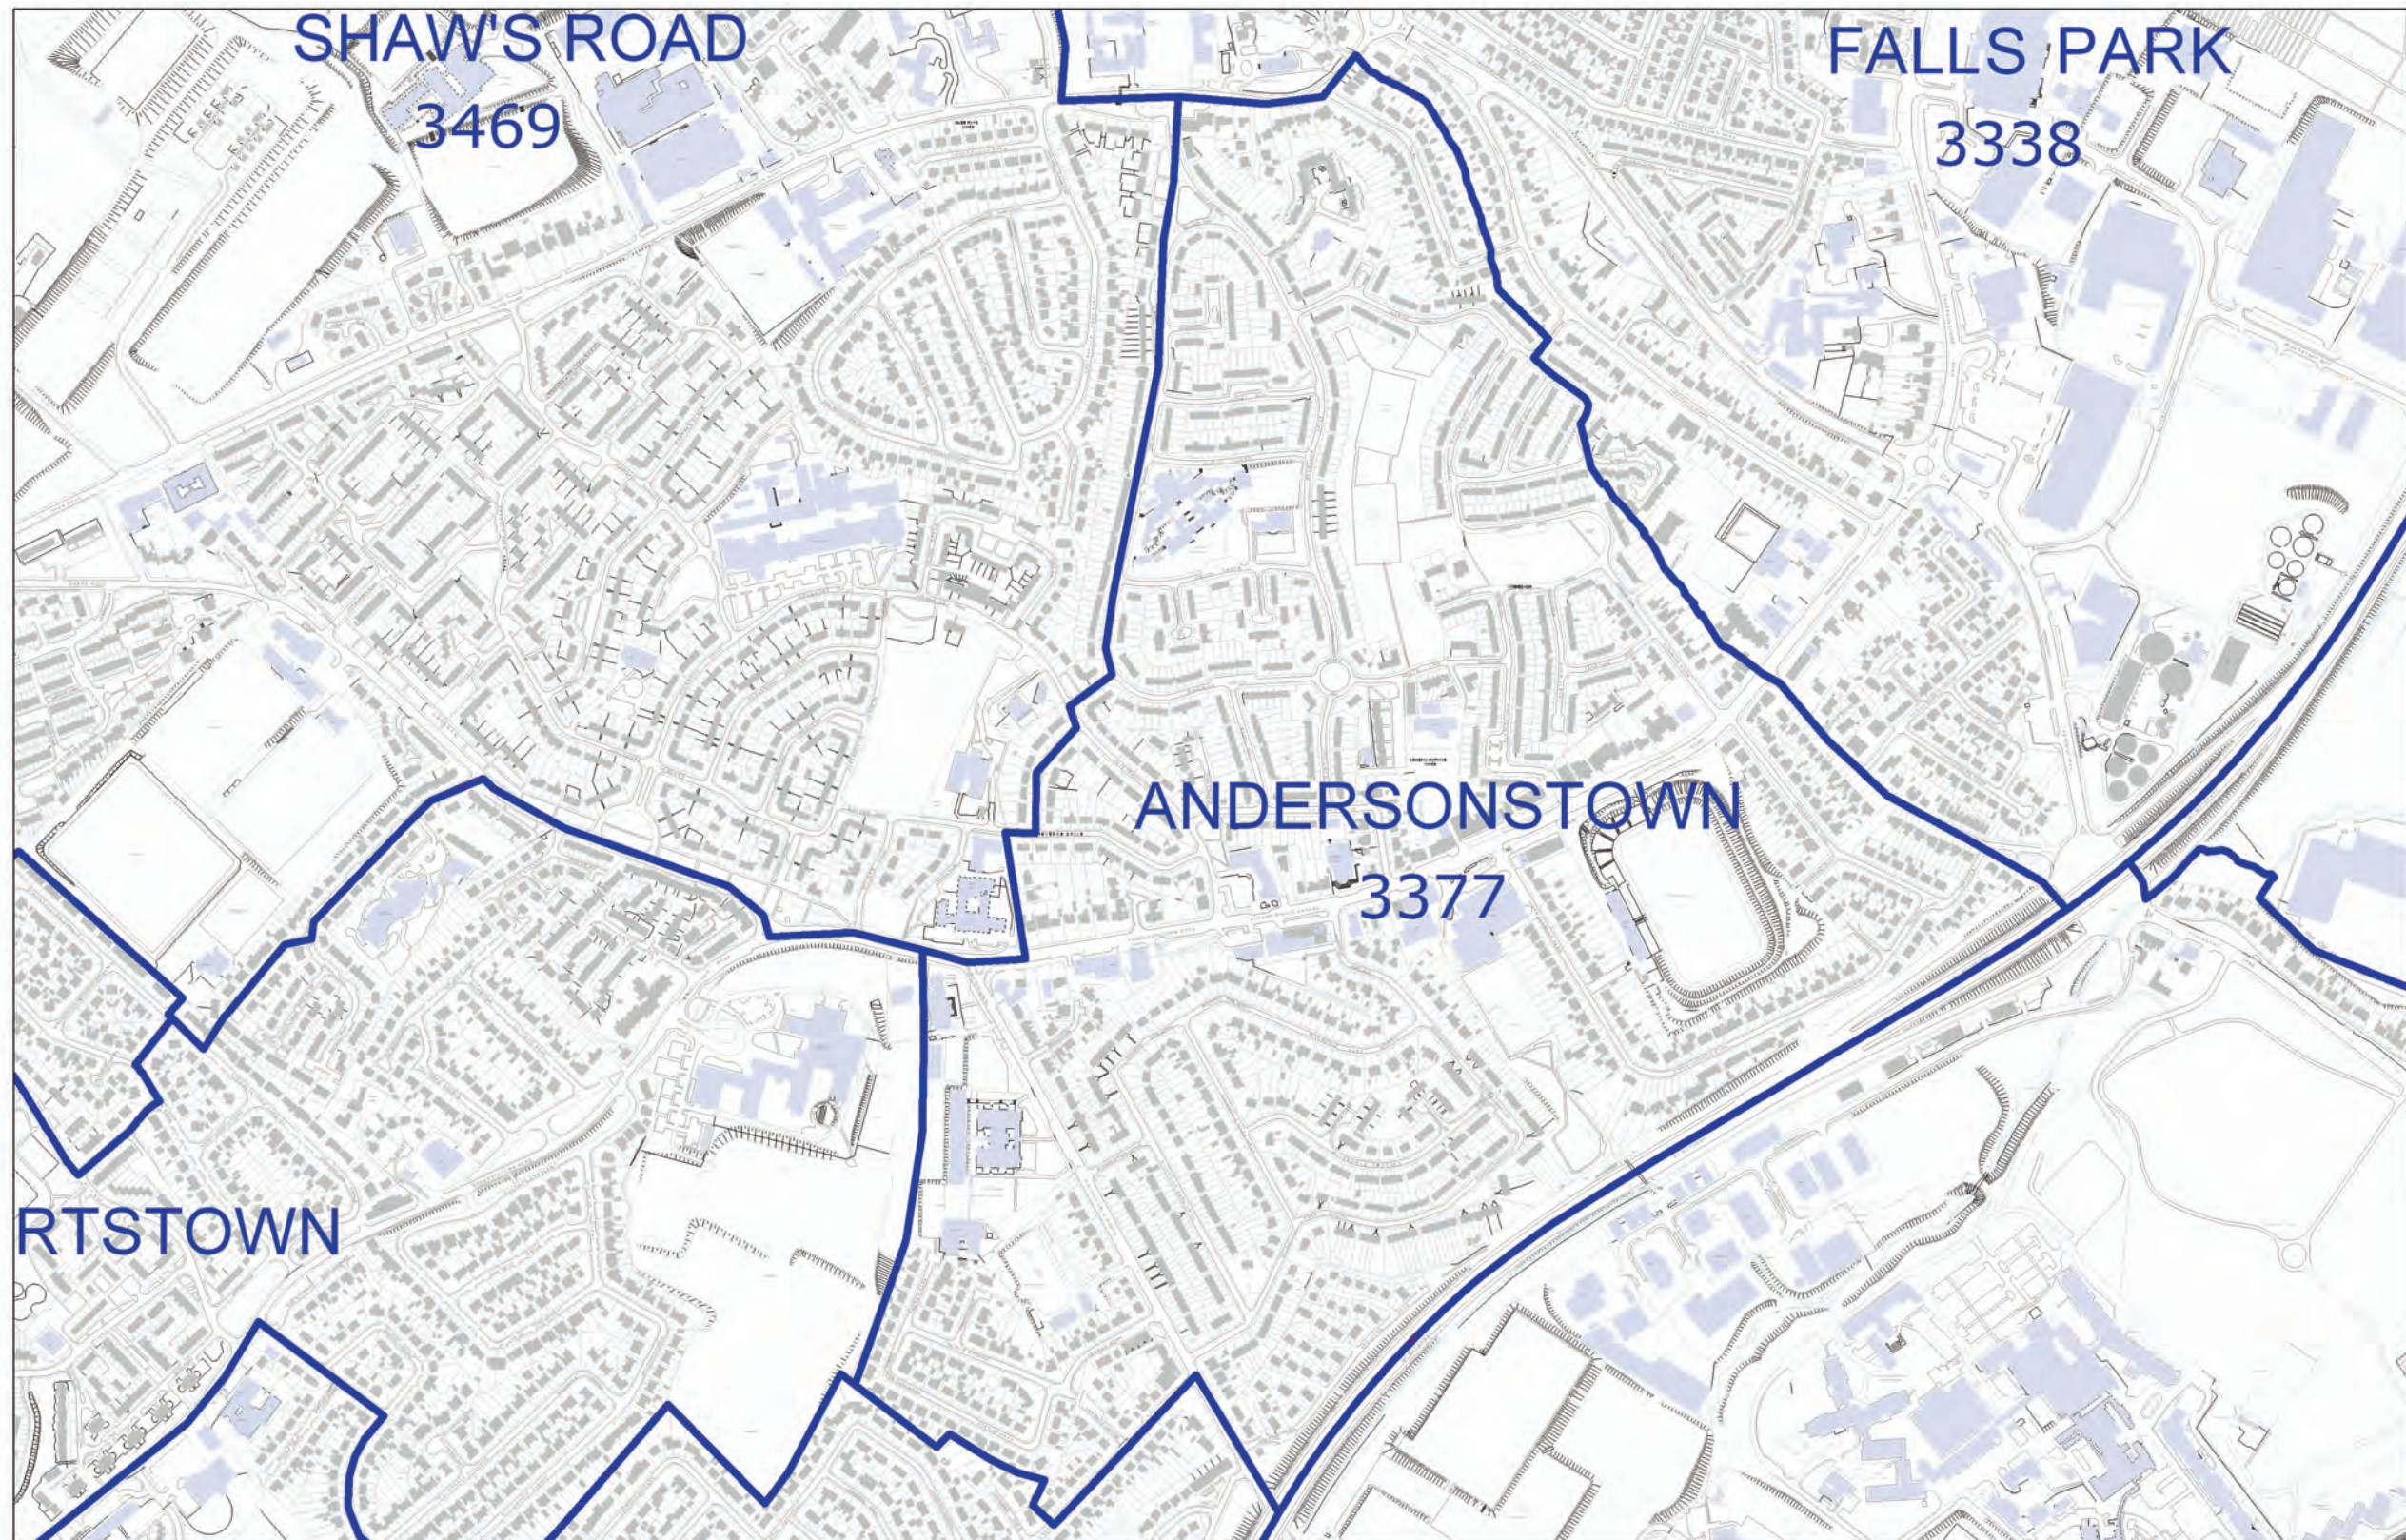

LOCAL GOVERNMENT BOUNDARIES COMMISSIONER FOR NORTHERN IRELAND

This map displays the proposed wards and their electorate totals within Belfast City Council.

Web: <http://www.lgbc-ni.org>
E-mail: webmail@lgbc-ni.org

— LOCAL GOVERNMENT DISTRICT
— WARD

Due to the constraints of scale some ward names are not shown.

© Crown Copyright 2008