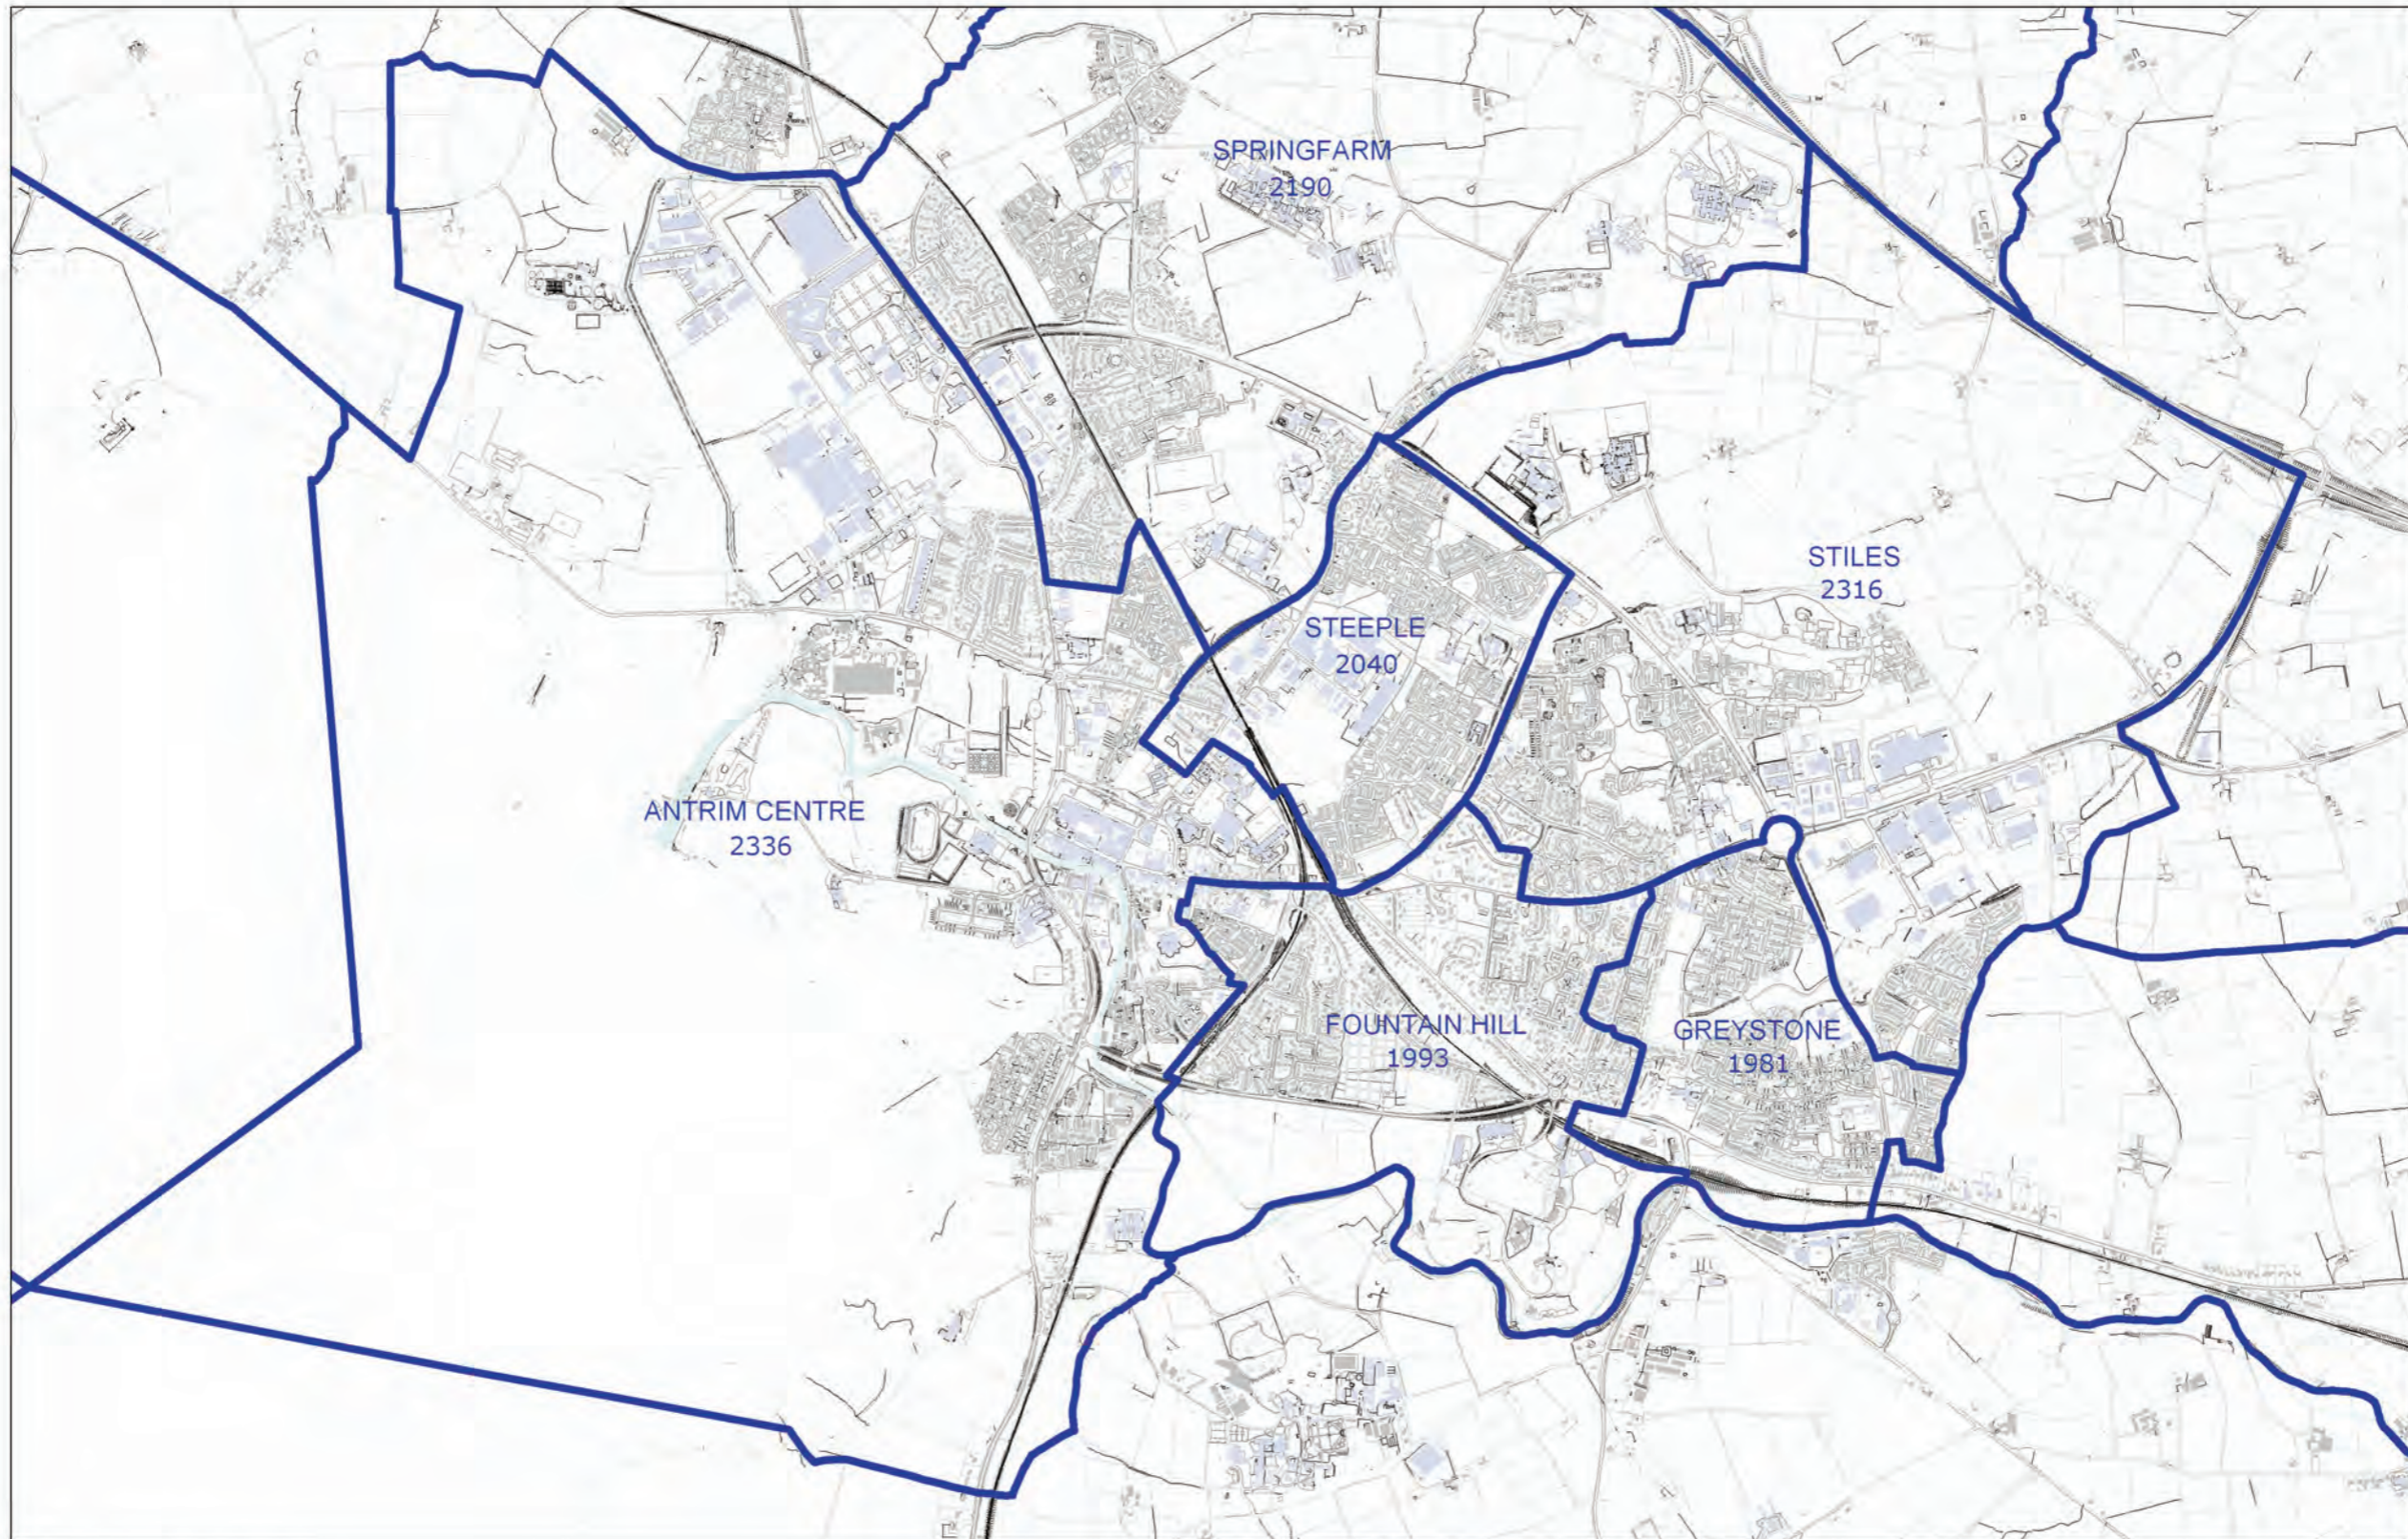

LOCAL GOVERNMENT BOUNDARIES COMMISSIONER FOR NORTHERN IRELAND

This map displays the proposed wards and their electorate totals within Antrim and Newtownabbey District Council.

Web: <http://www.lgbc-ni.org>
E-mail: webmail@lgbc-ni.org

— LOCAL GOVERNMENT DISTRICT
— WARD

Due to the constraints of scale some ward names are not shown.

© Crown Copyright 2008