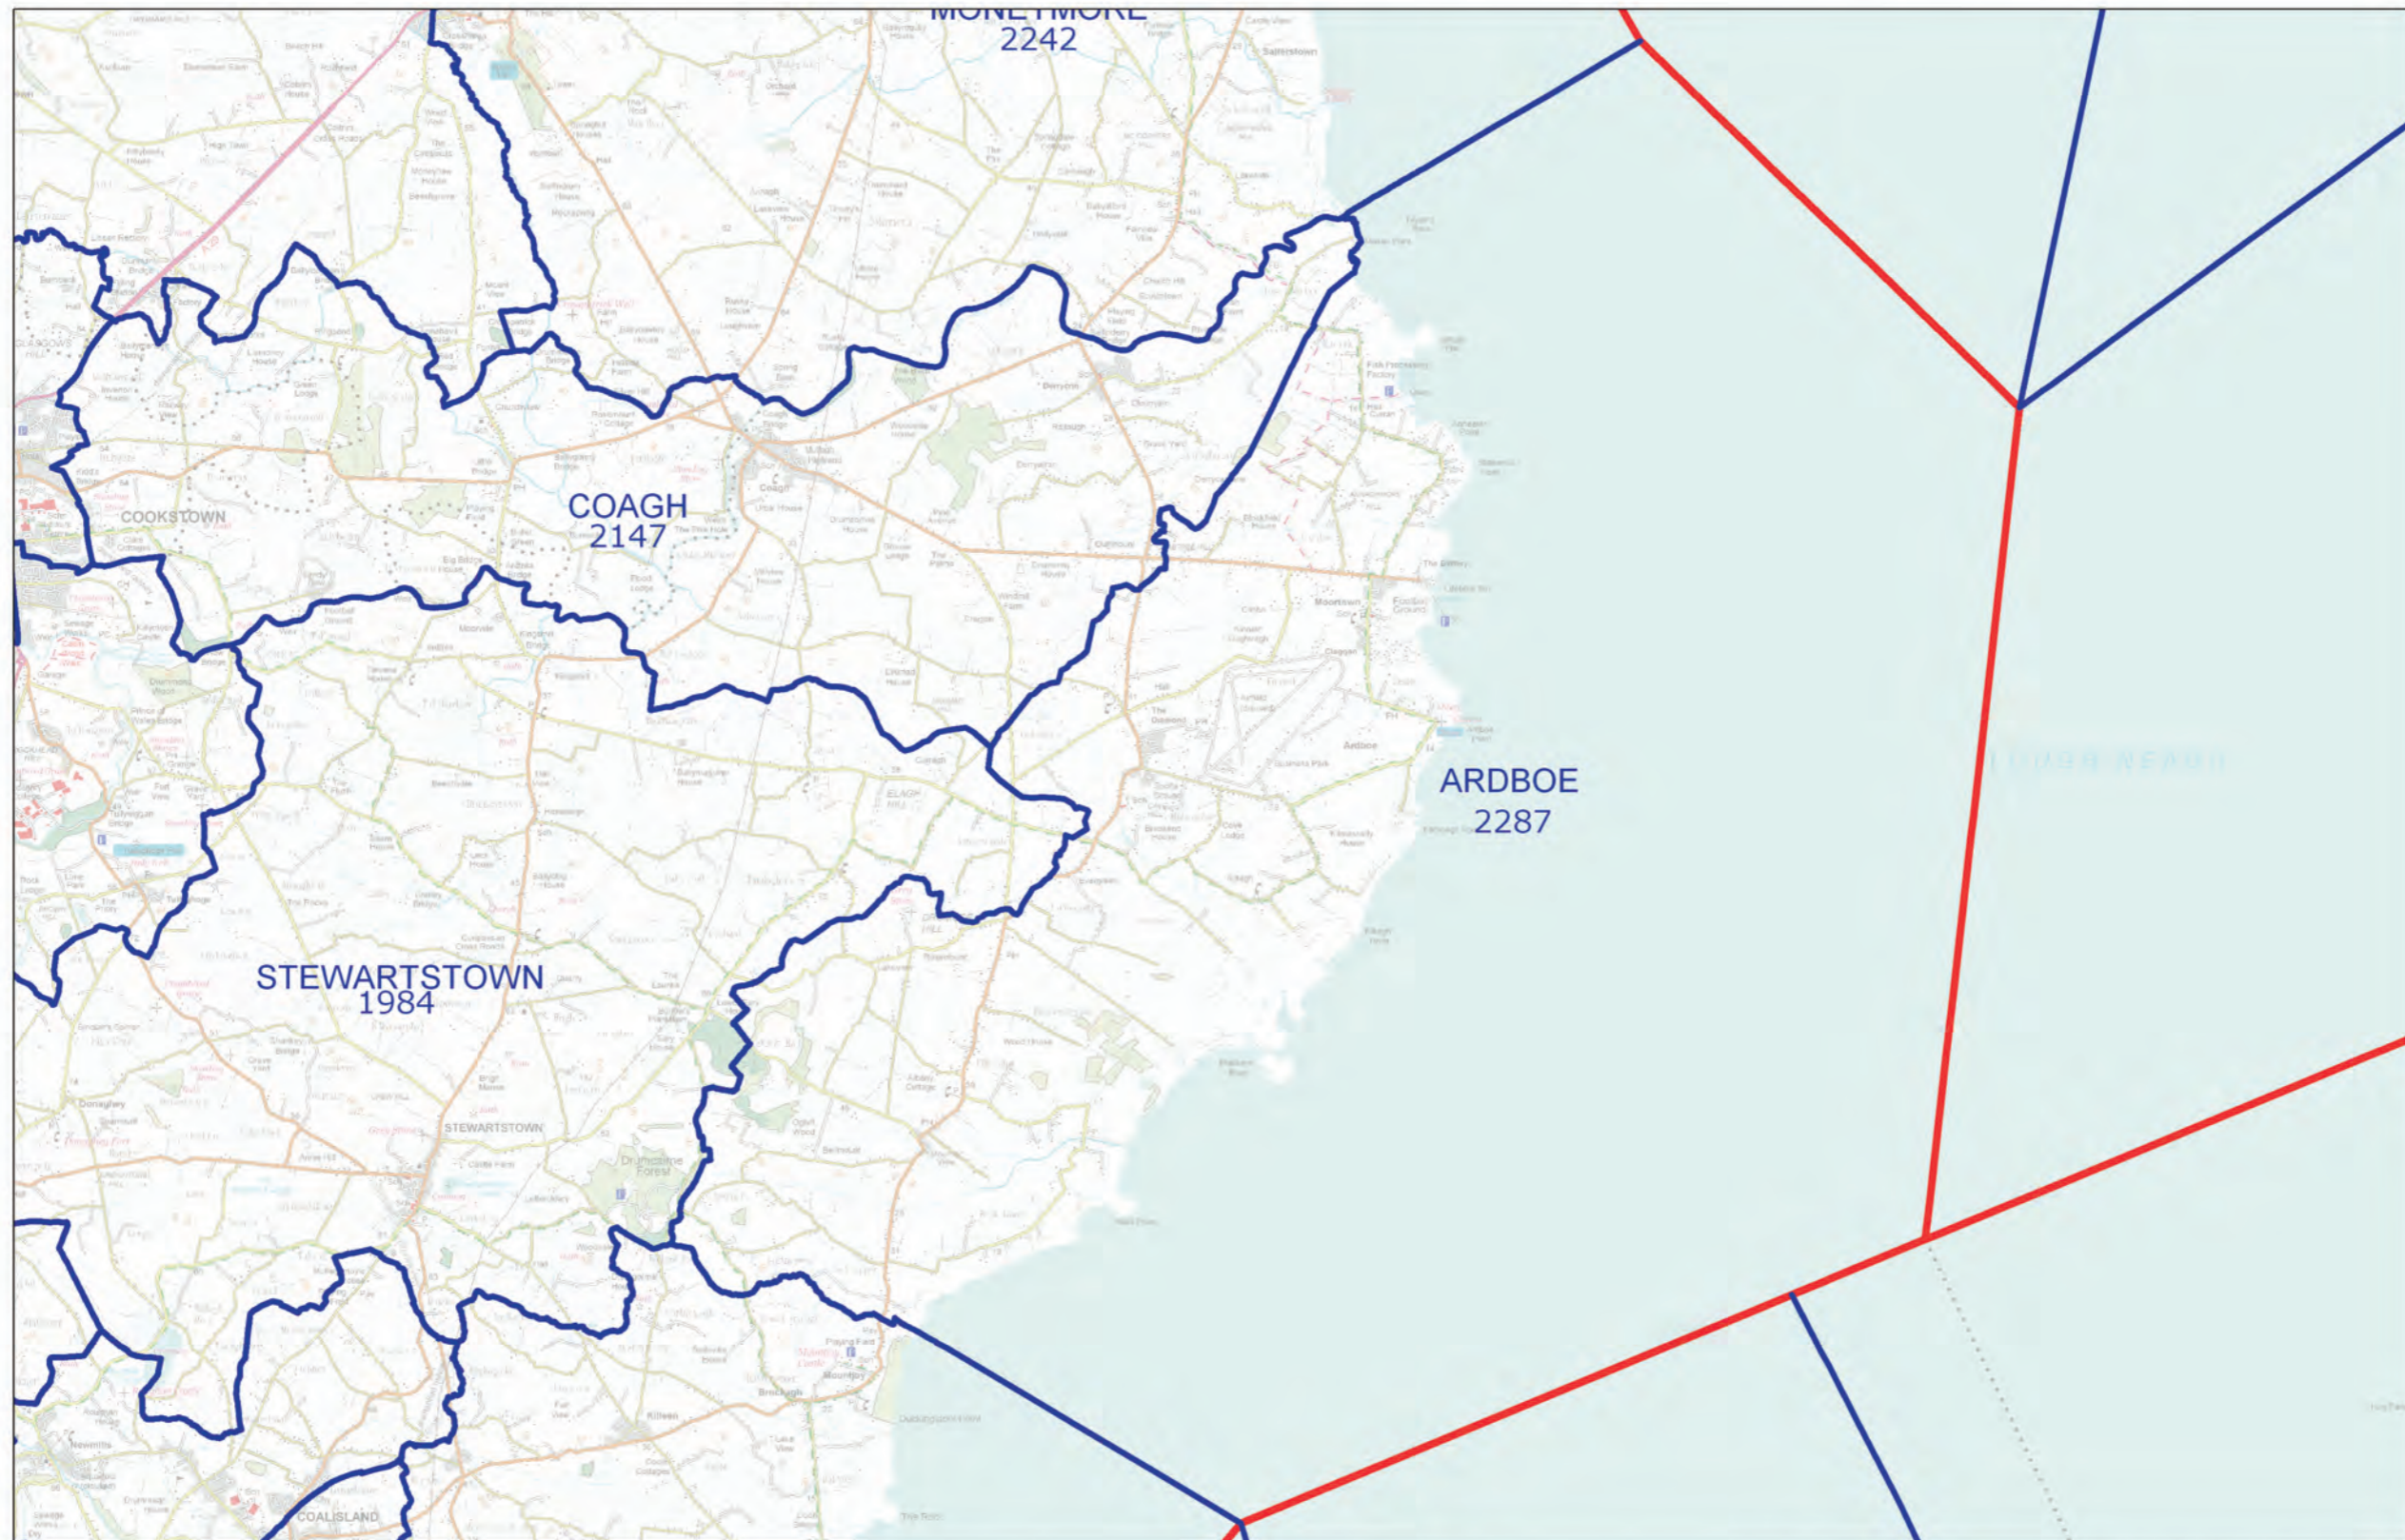

## LOCAL GOVERNMENT BOUNDARIES COMMISSIONER FOR NORTHERN IRELAND

This map displays the proposed wards and their electorate totals within Mid Ulster District Council.

Web: <http://www.lgbc-ni.org>  
E-mail: [webmail@lgbc-ni.org](mailto:webmail@lgbc-ni.org)

— LOCAL GOVERNMENT DISTRICT  
— WARD

Due to the constraints of scale some ward names are not shown.

© Crown Copyright 2008