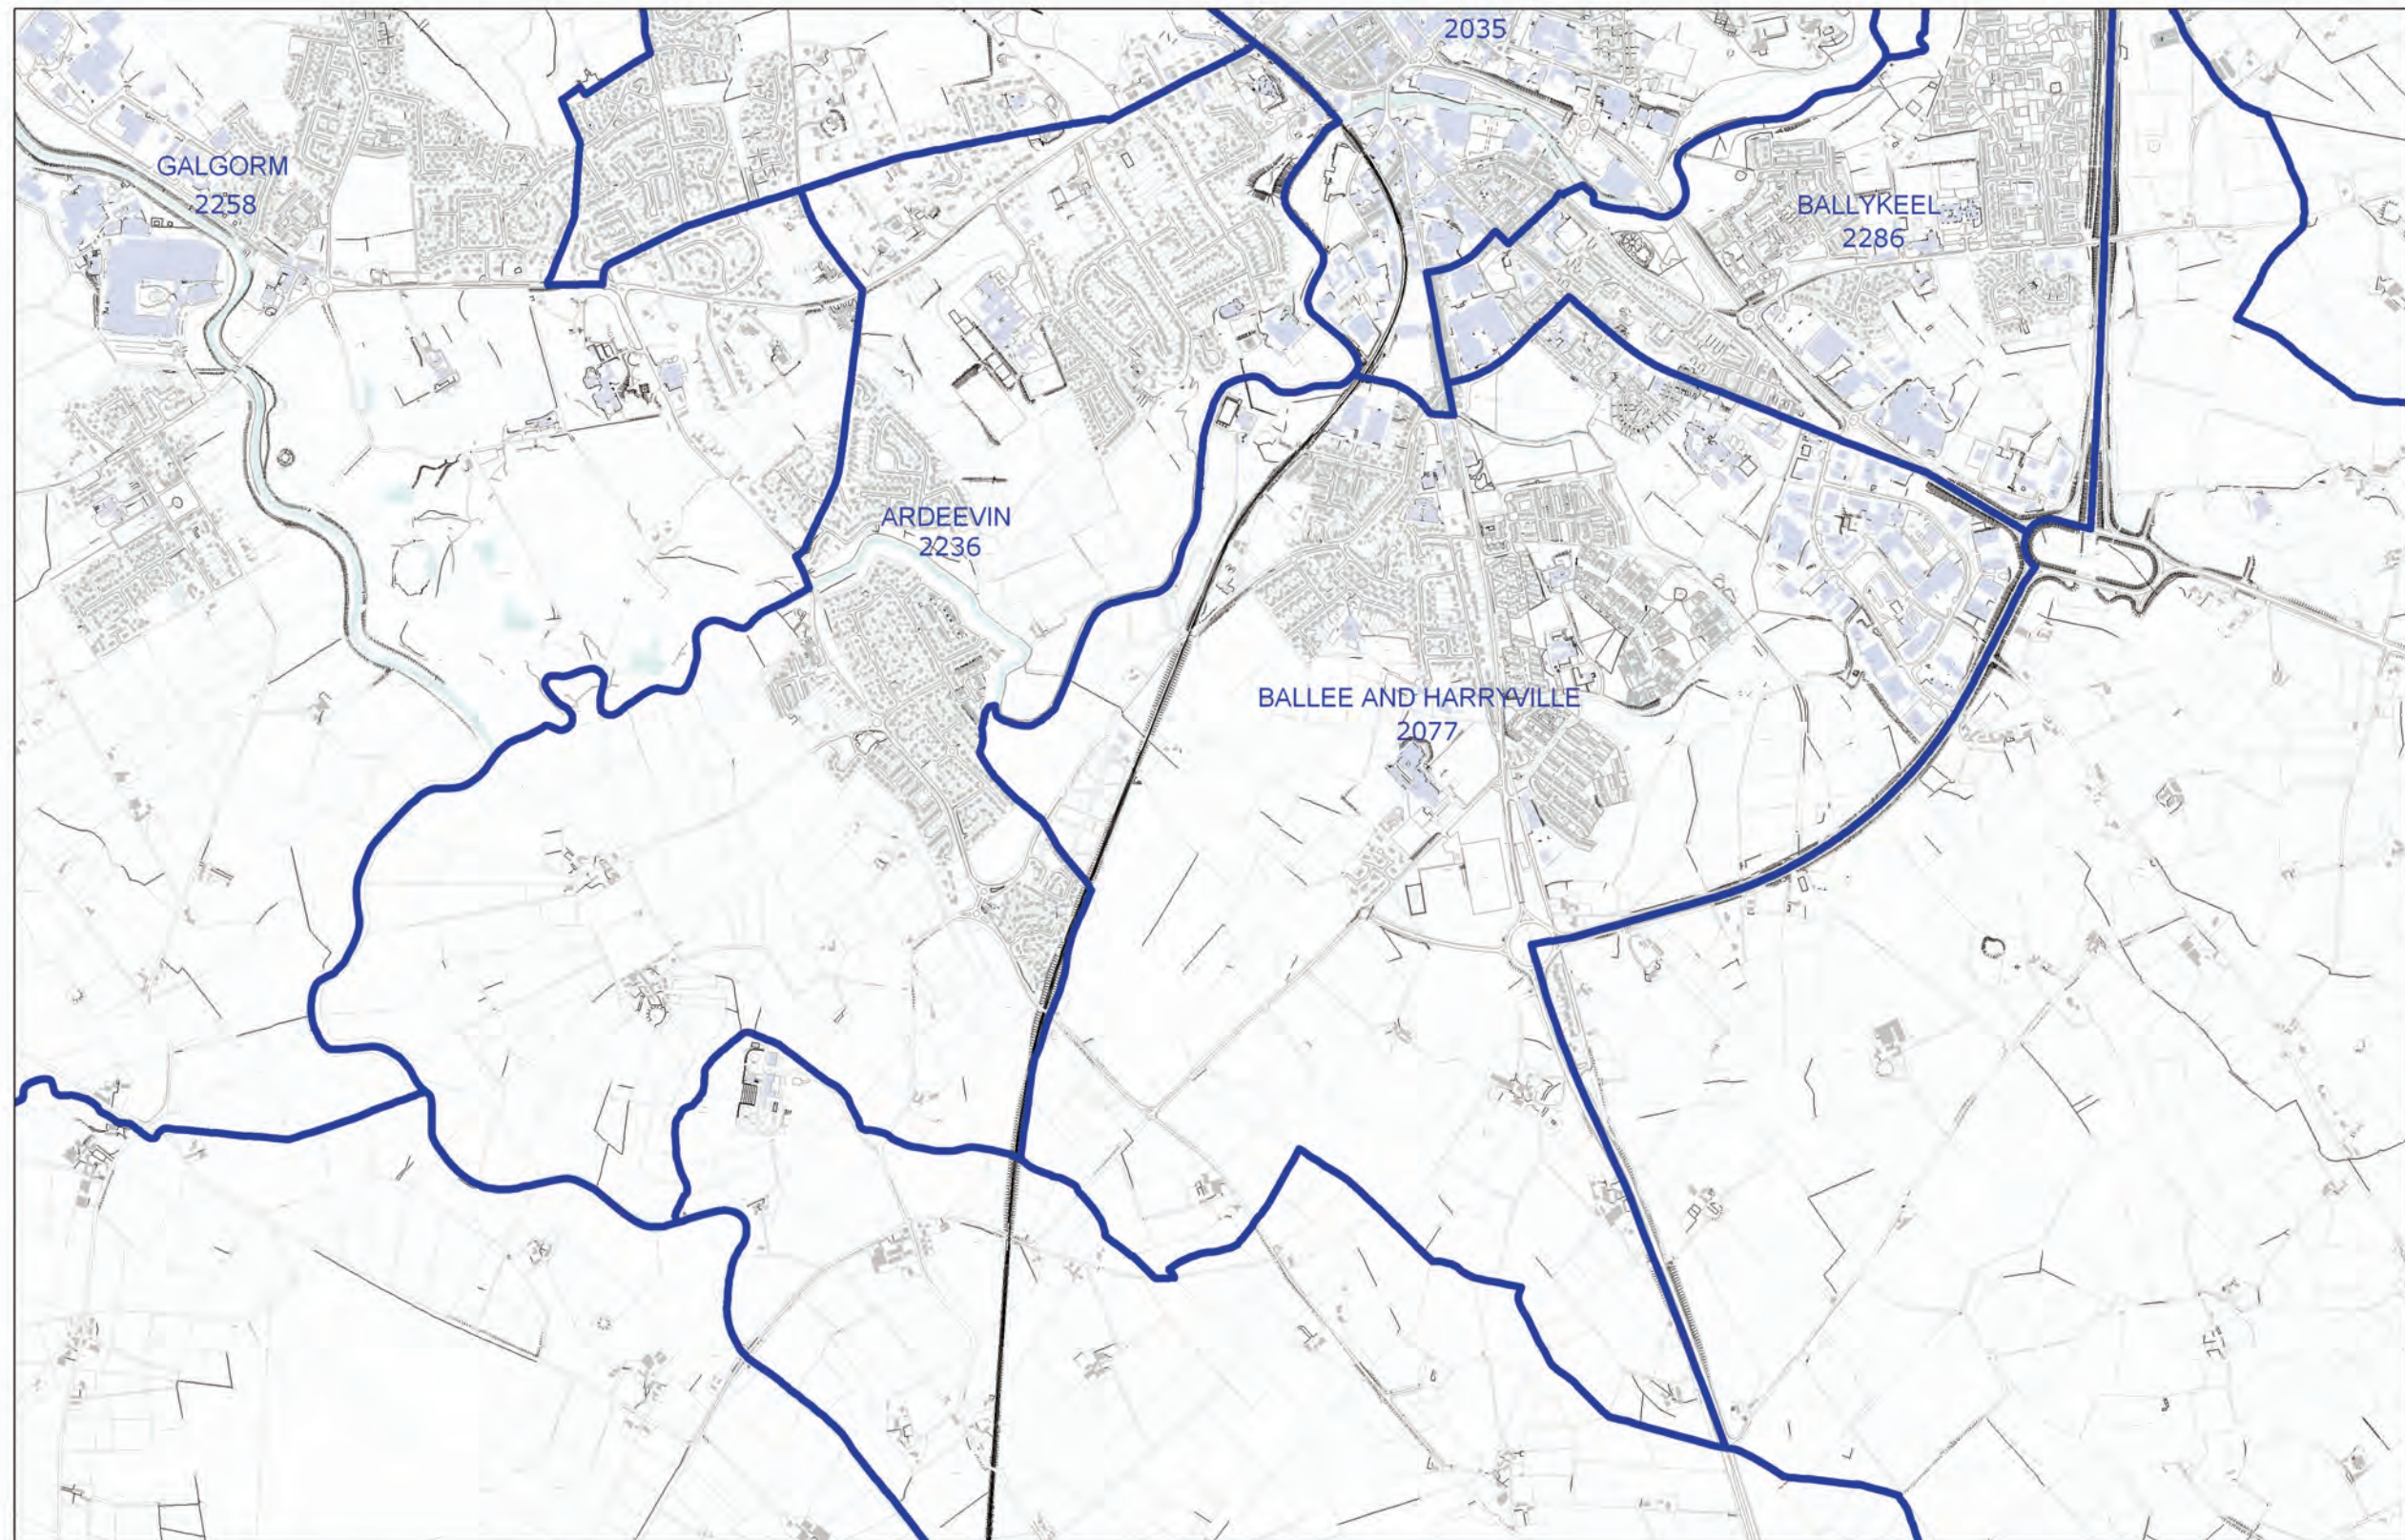

LOCAL GOVERNMENT BOUNDARIES COMMISSIONER FOR NORTHERN IRELAND

This map displays the proposed wards and their electorate totals within Mid Antrim District Council.

Web: <http://www.lgbc-ni.org>
E-mail: webmail@lgbc-ni.org

— LOCAL GOVERNMENT DISTRICT
— WARD

Due to the constraints of scale some ward names are not shown.

© Crown Copyright 2008