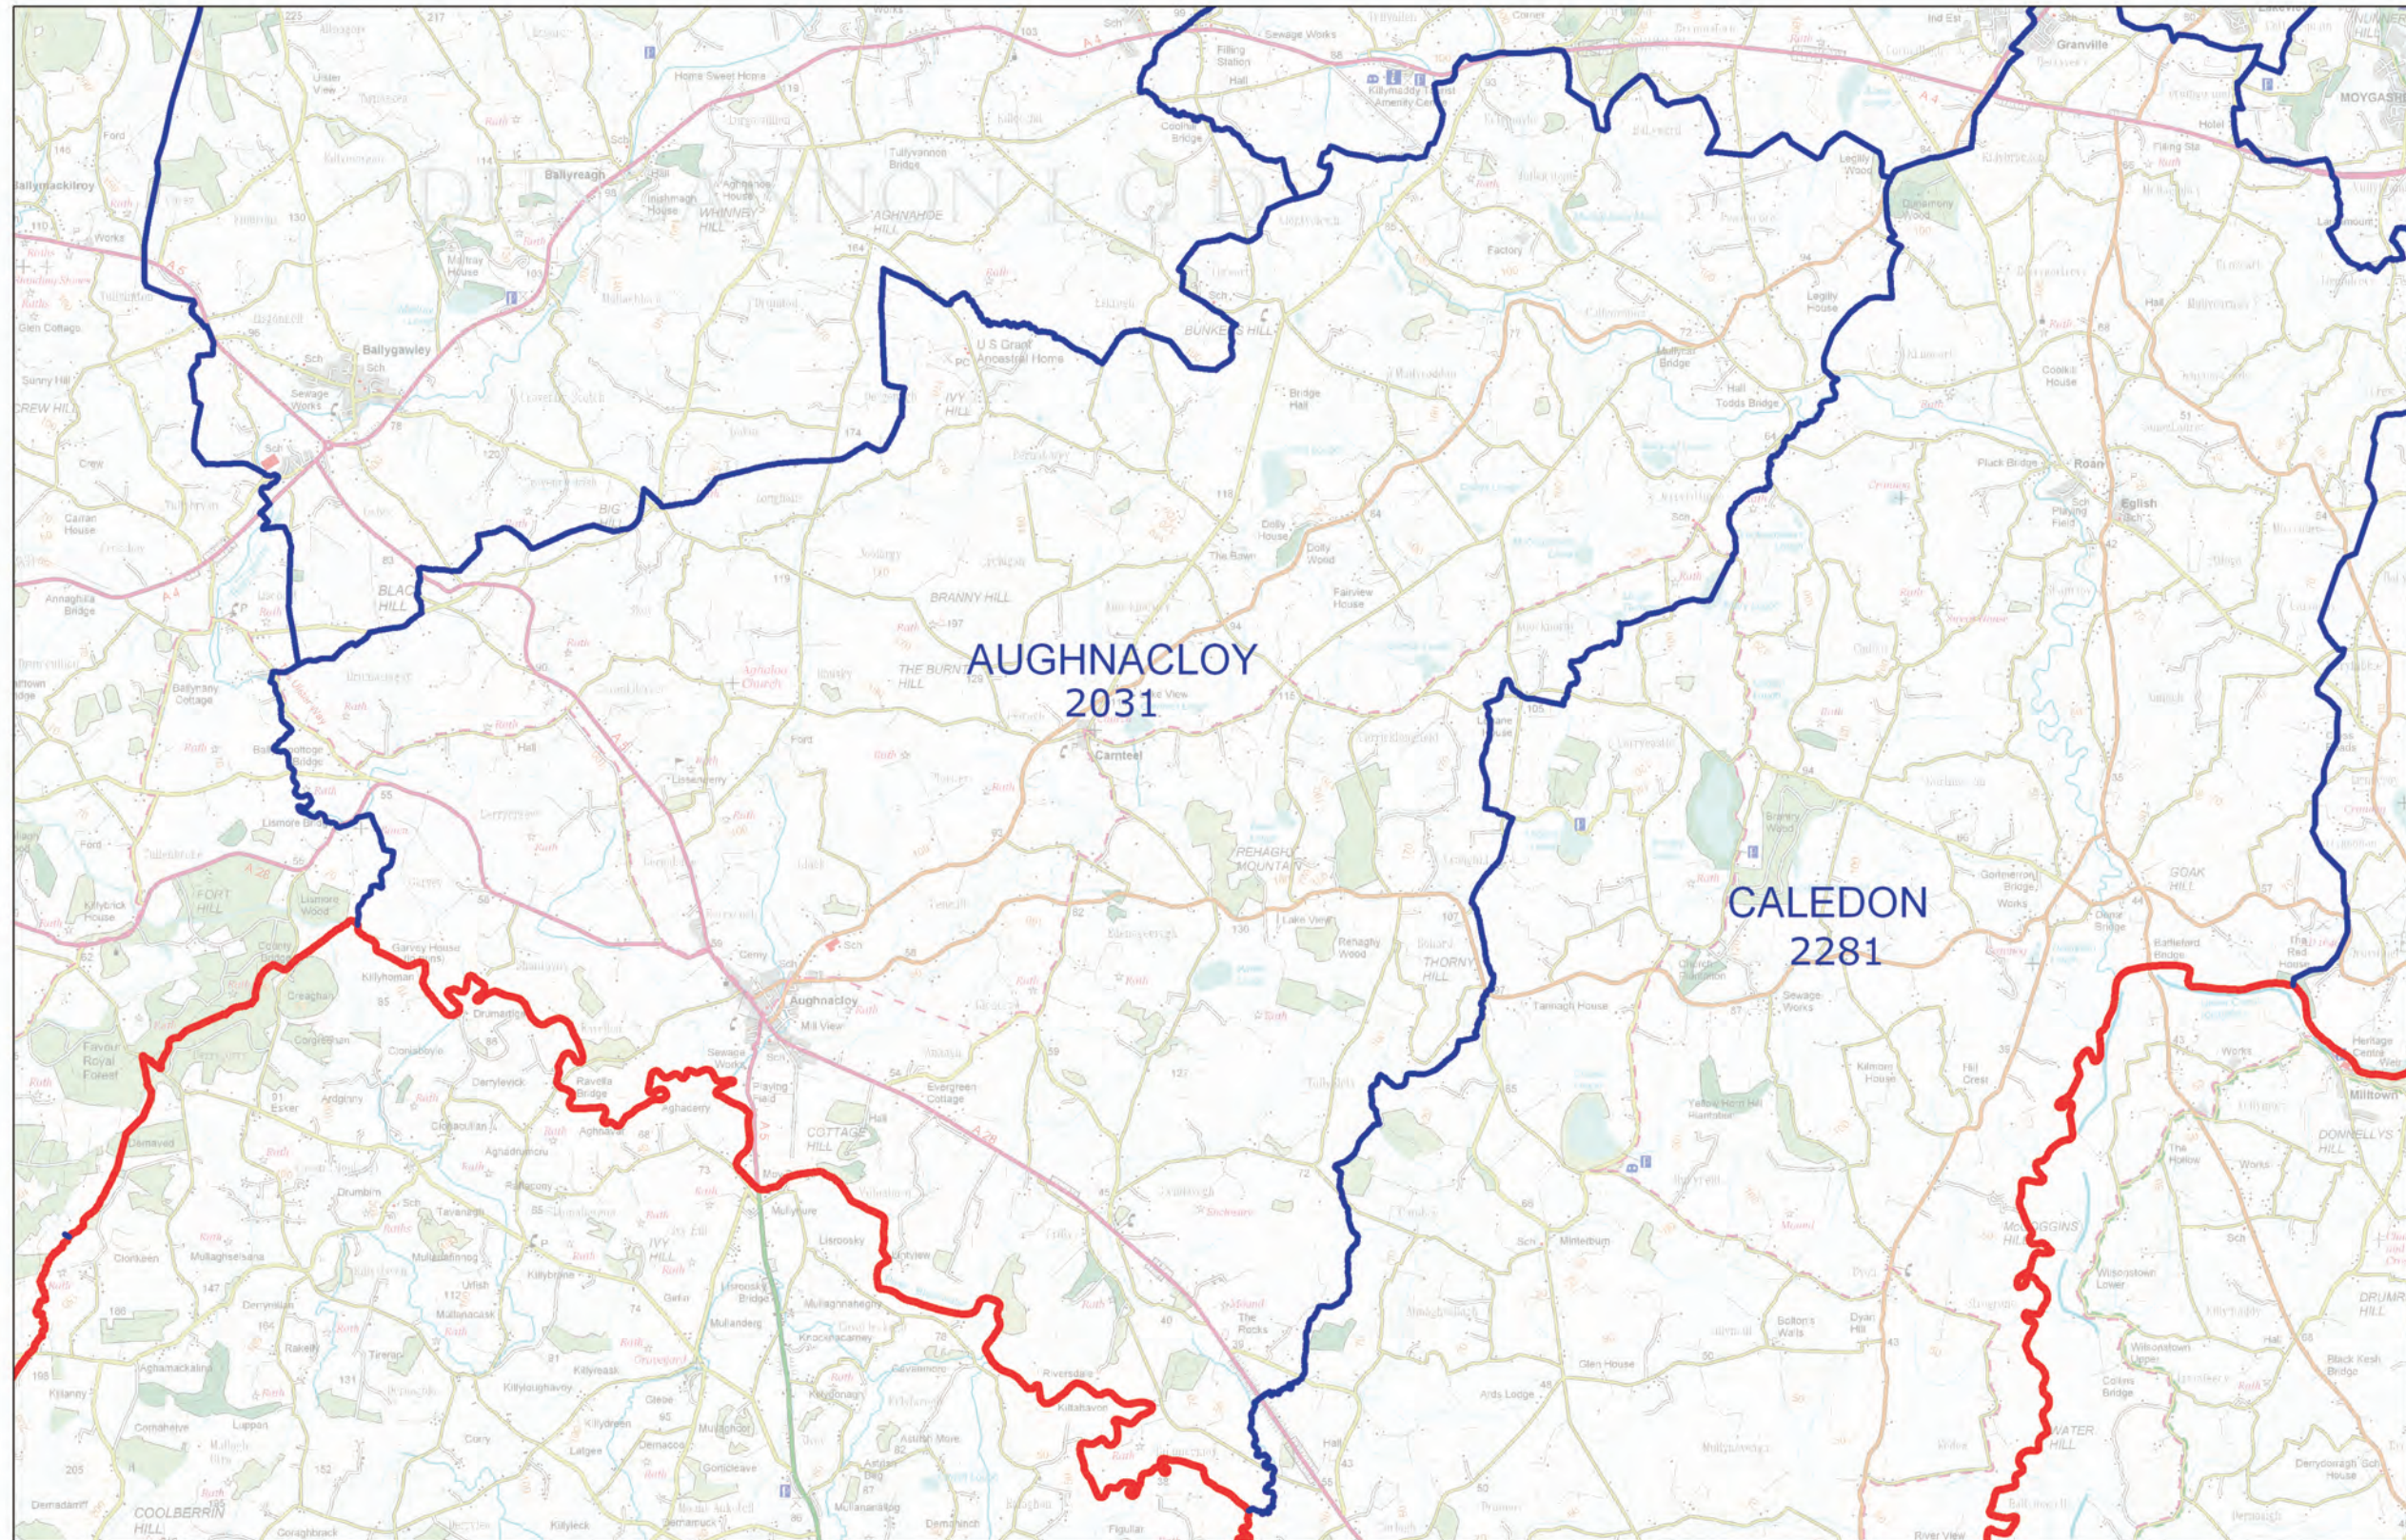

LOCAL GOVERNMENT BOUNDARIES COMMISSIONER FOR NORTHERN IRELAND

This map displays the proposed wards and their electorate totals within Mid Ulster District Council.

Web: <http://www.lgbc-ni.org>
E-mail: webmail@lgbc-ni.org

— LOCAL GOVERNMENT DISTRICT
— WARD

Due to the constraints of scale some ward names are not shown.

© Crown Copyright 2008