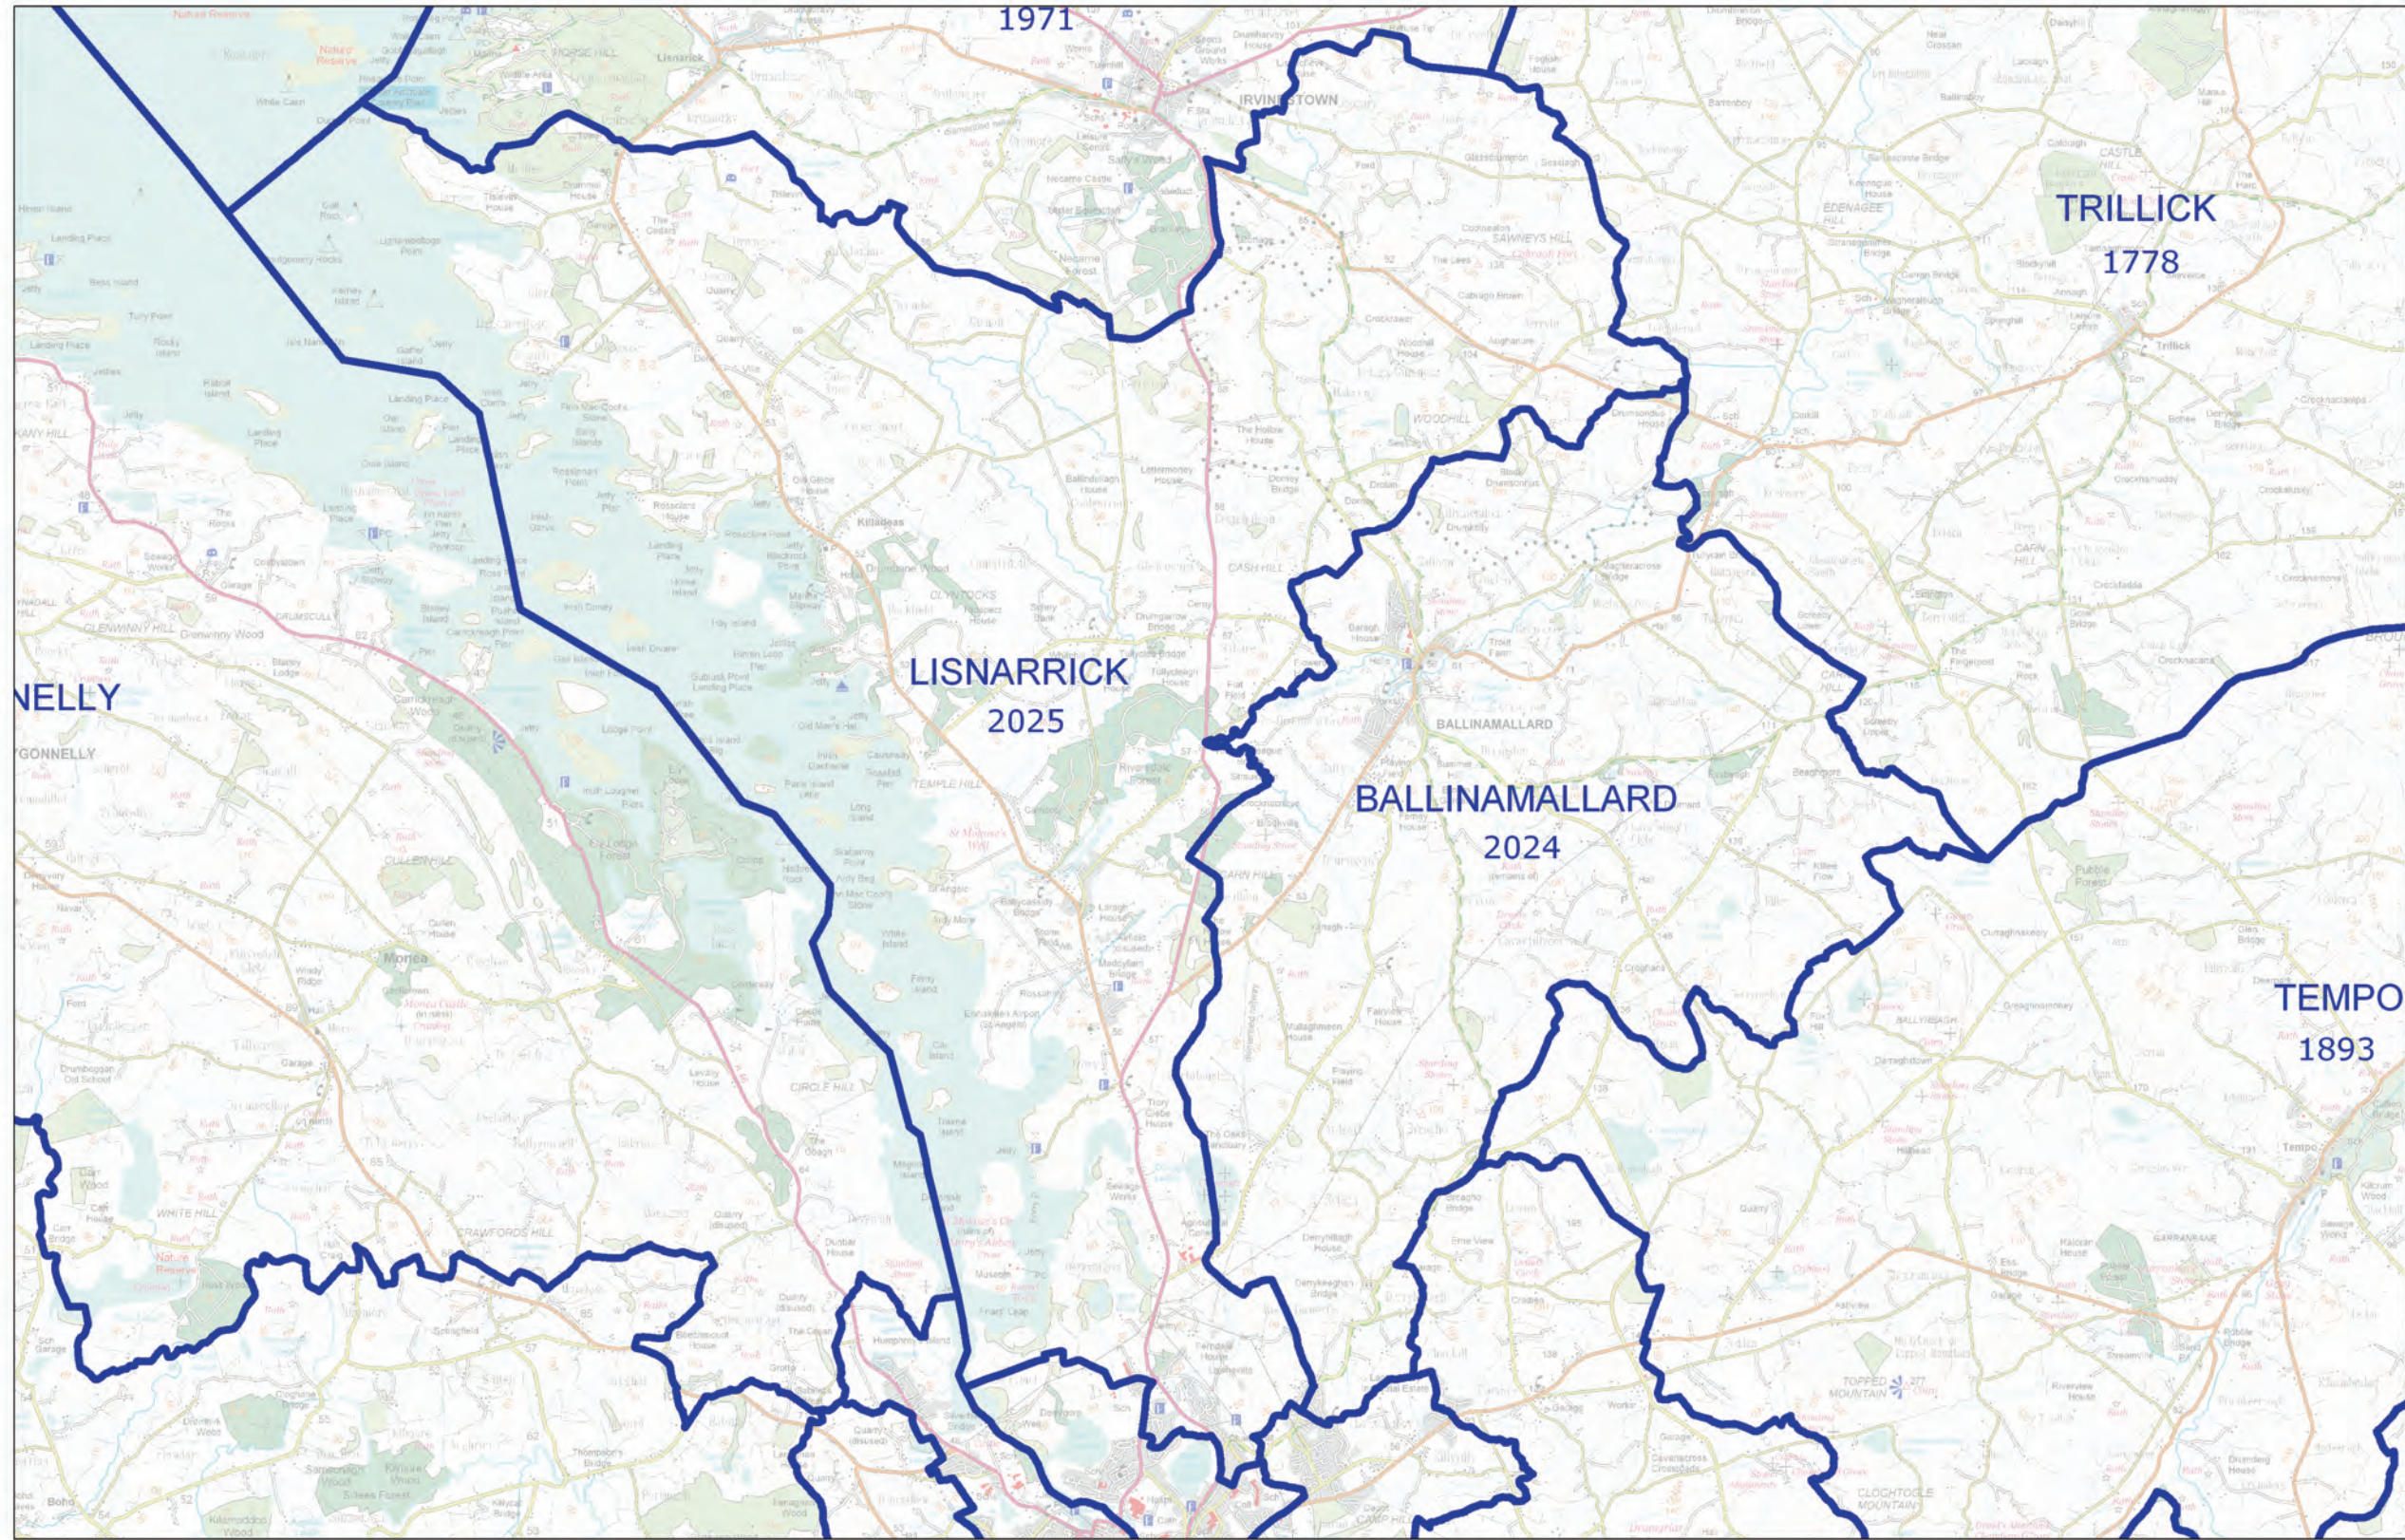

LOCAL GOVERNMENT BOUNDARIES COMMISSIONER FOR NORTHERN IRELAND

This map displays the proposed wards and their electorate totals within Fermanagh and Omagh District Council.

Web: <http://www.lgbc-ni.org>

E-mail: webmail@lgbc-ni.org

— LOCAL GOVERNMENT DISTRICT
 — WARD

Due to the constraints of scale some ward names are not shown.

© Crown Copyright 2008