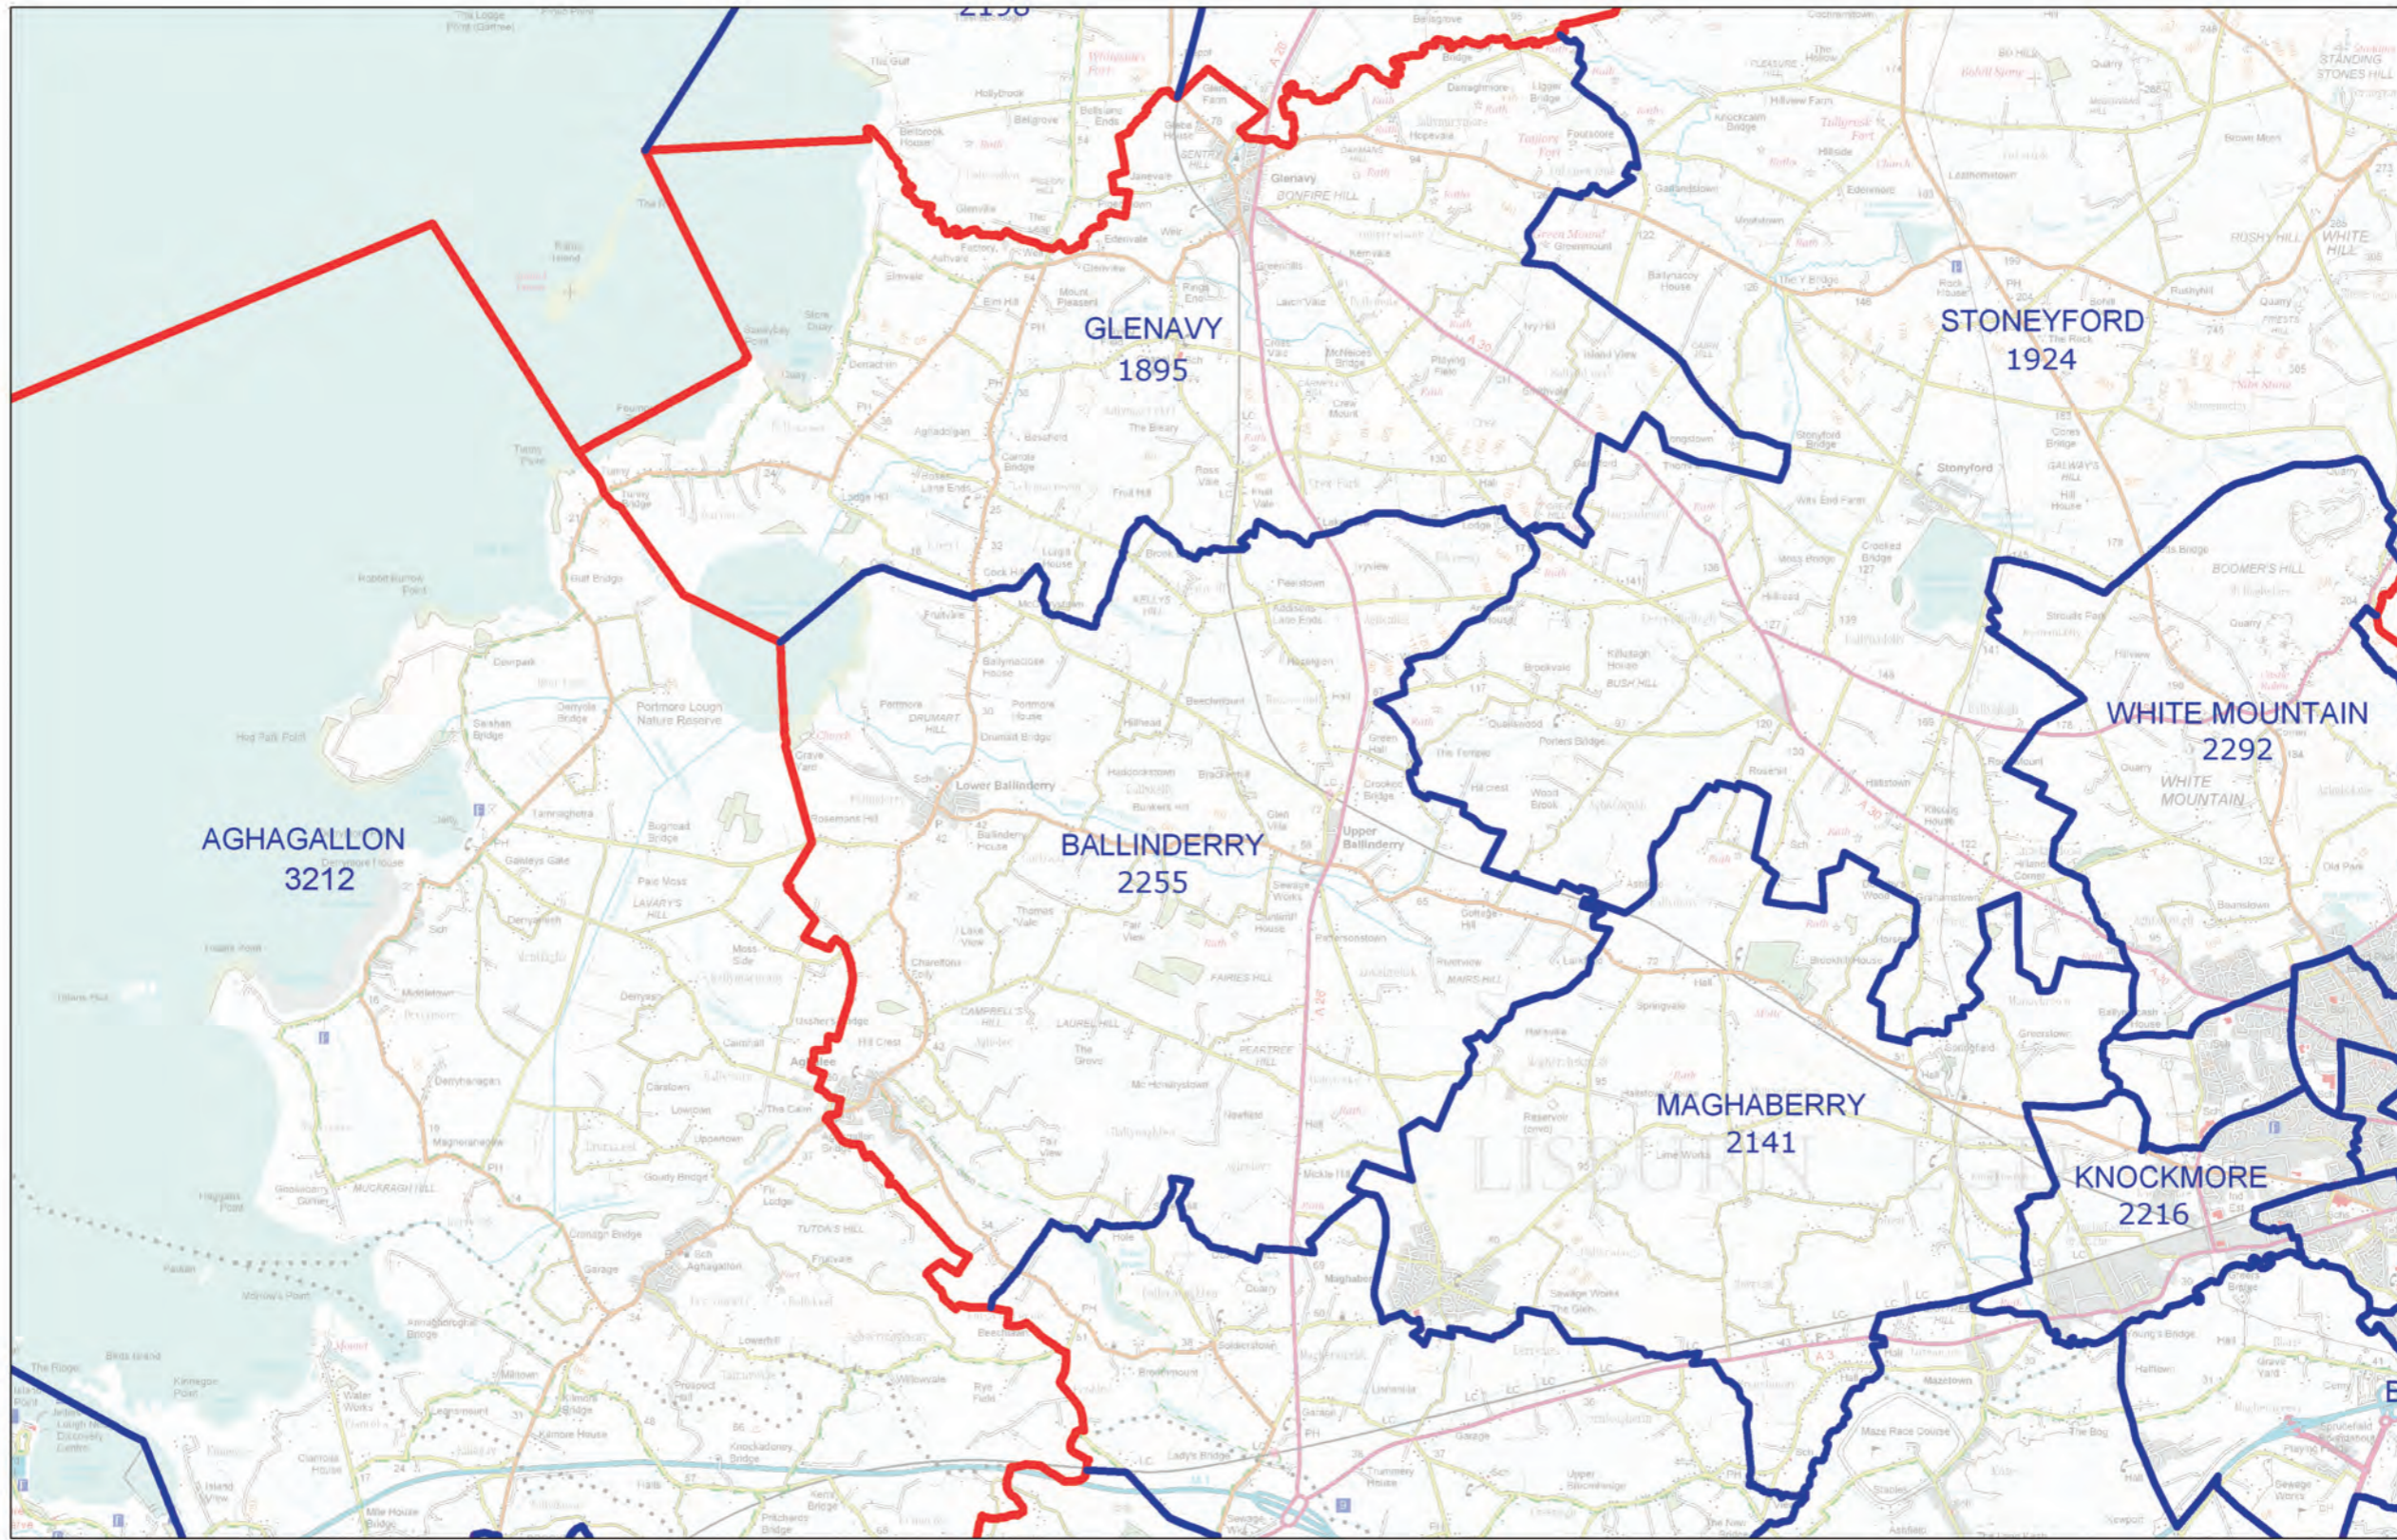

LOCAL GOVERNMENT BOUNDARIES COMMISSIONER FOR NORTHERN IRELAND

This map displays the proposed wards and their electorate totals within Lisburn City and Castlereagh District Council.

Web: <http://www.lgbc-ni.org>