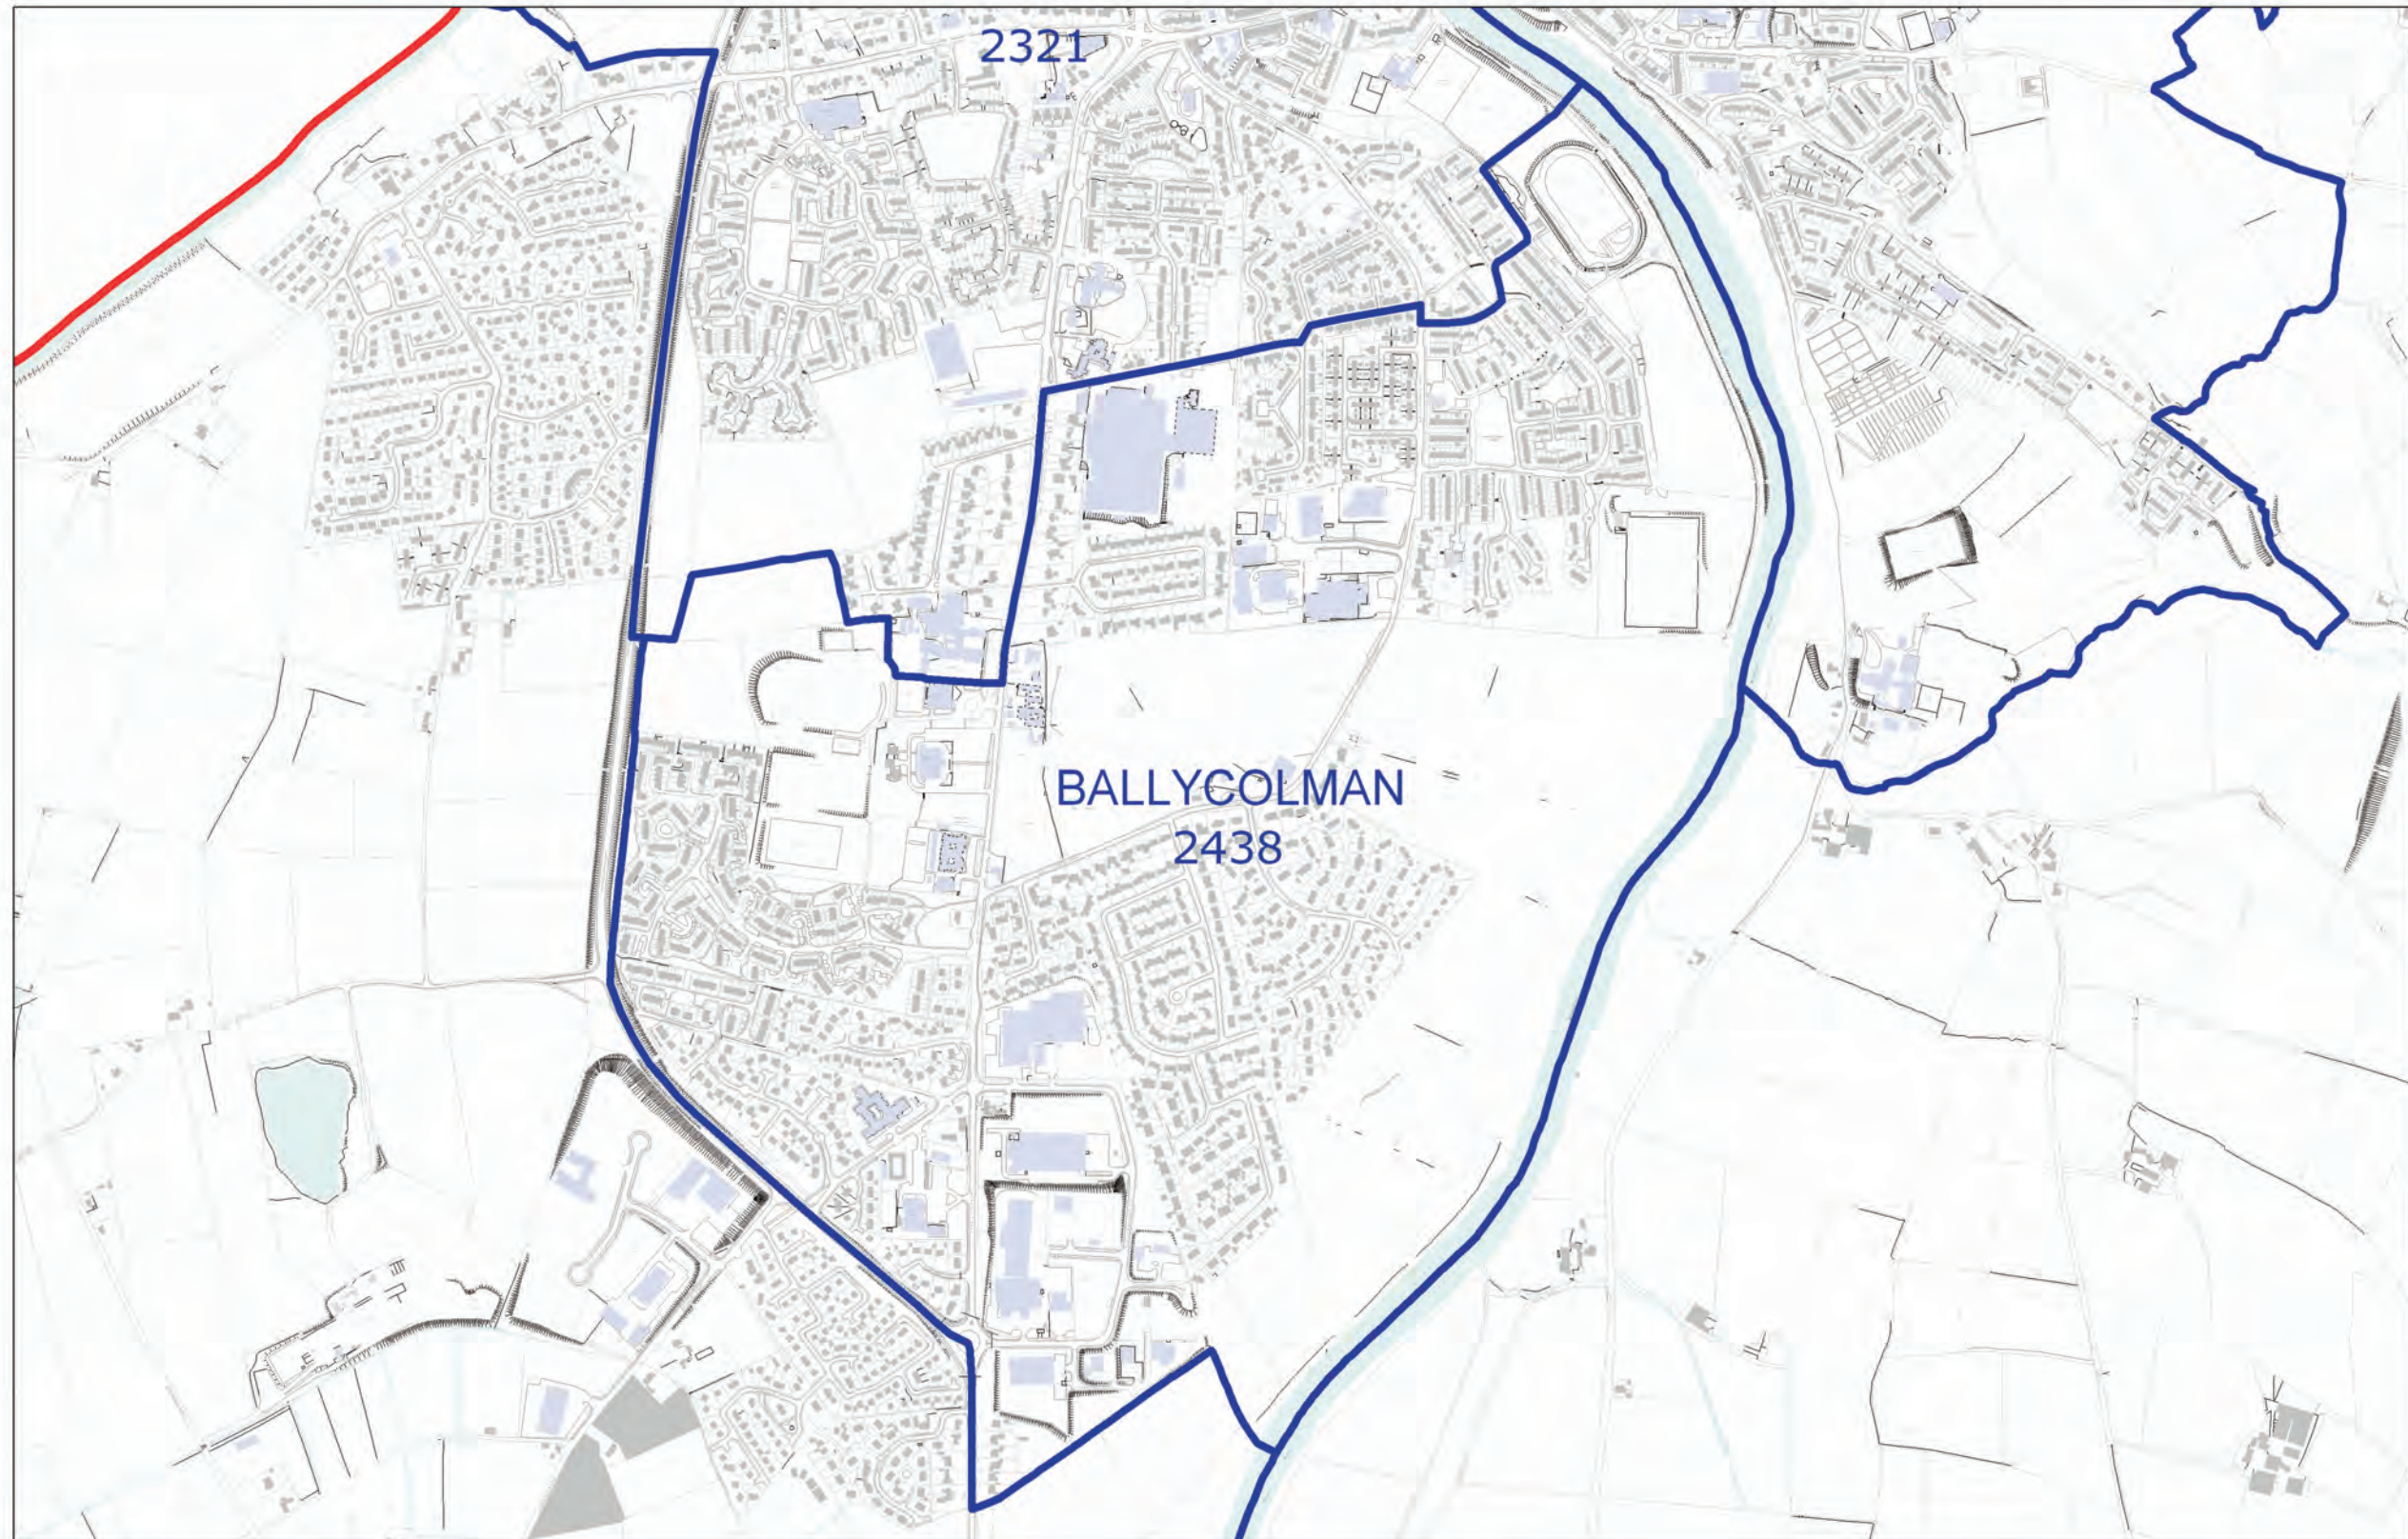

## LOCAL GOVERNMENT BOUNDARIES COMMISSIONER FOR NORTHERN IRELAND

This map displays the proposed wards and their electorate totals within Derry City and Strabane District Council.

Web: <http://www.lgbc-ni.org>  
E-mail: [webmail@lgbc-ni.org](mailto:webmail@lgbc-ni.org)

— LOCAL GOVERNMENT DISTRICT  
— WARD

Due to the constraints of scale some ward names are not shown.

© Crown Copyright 2008