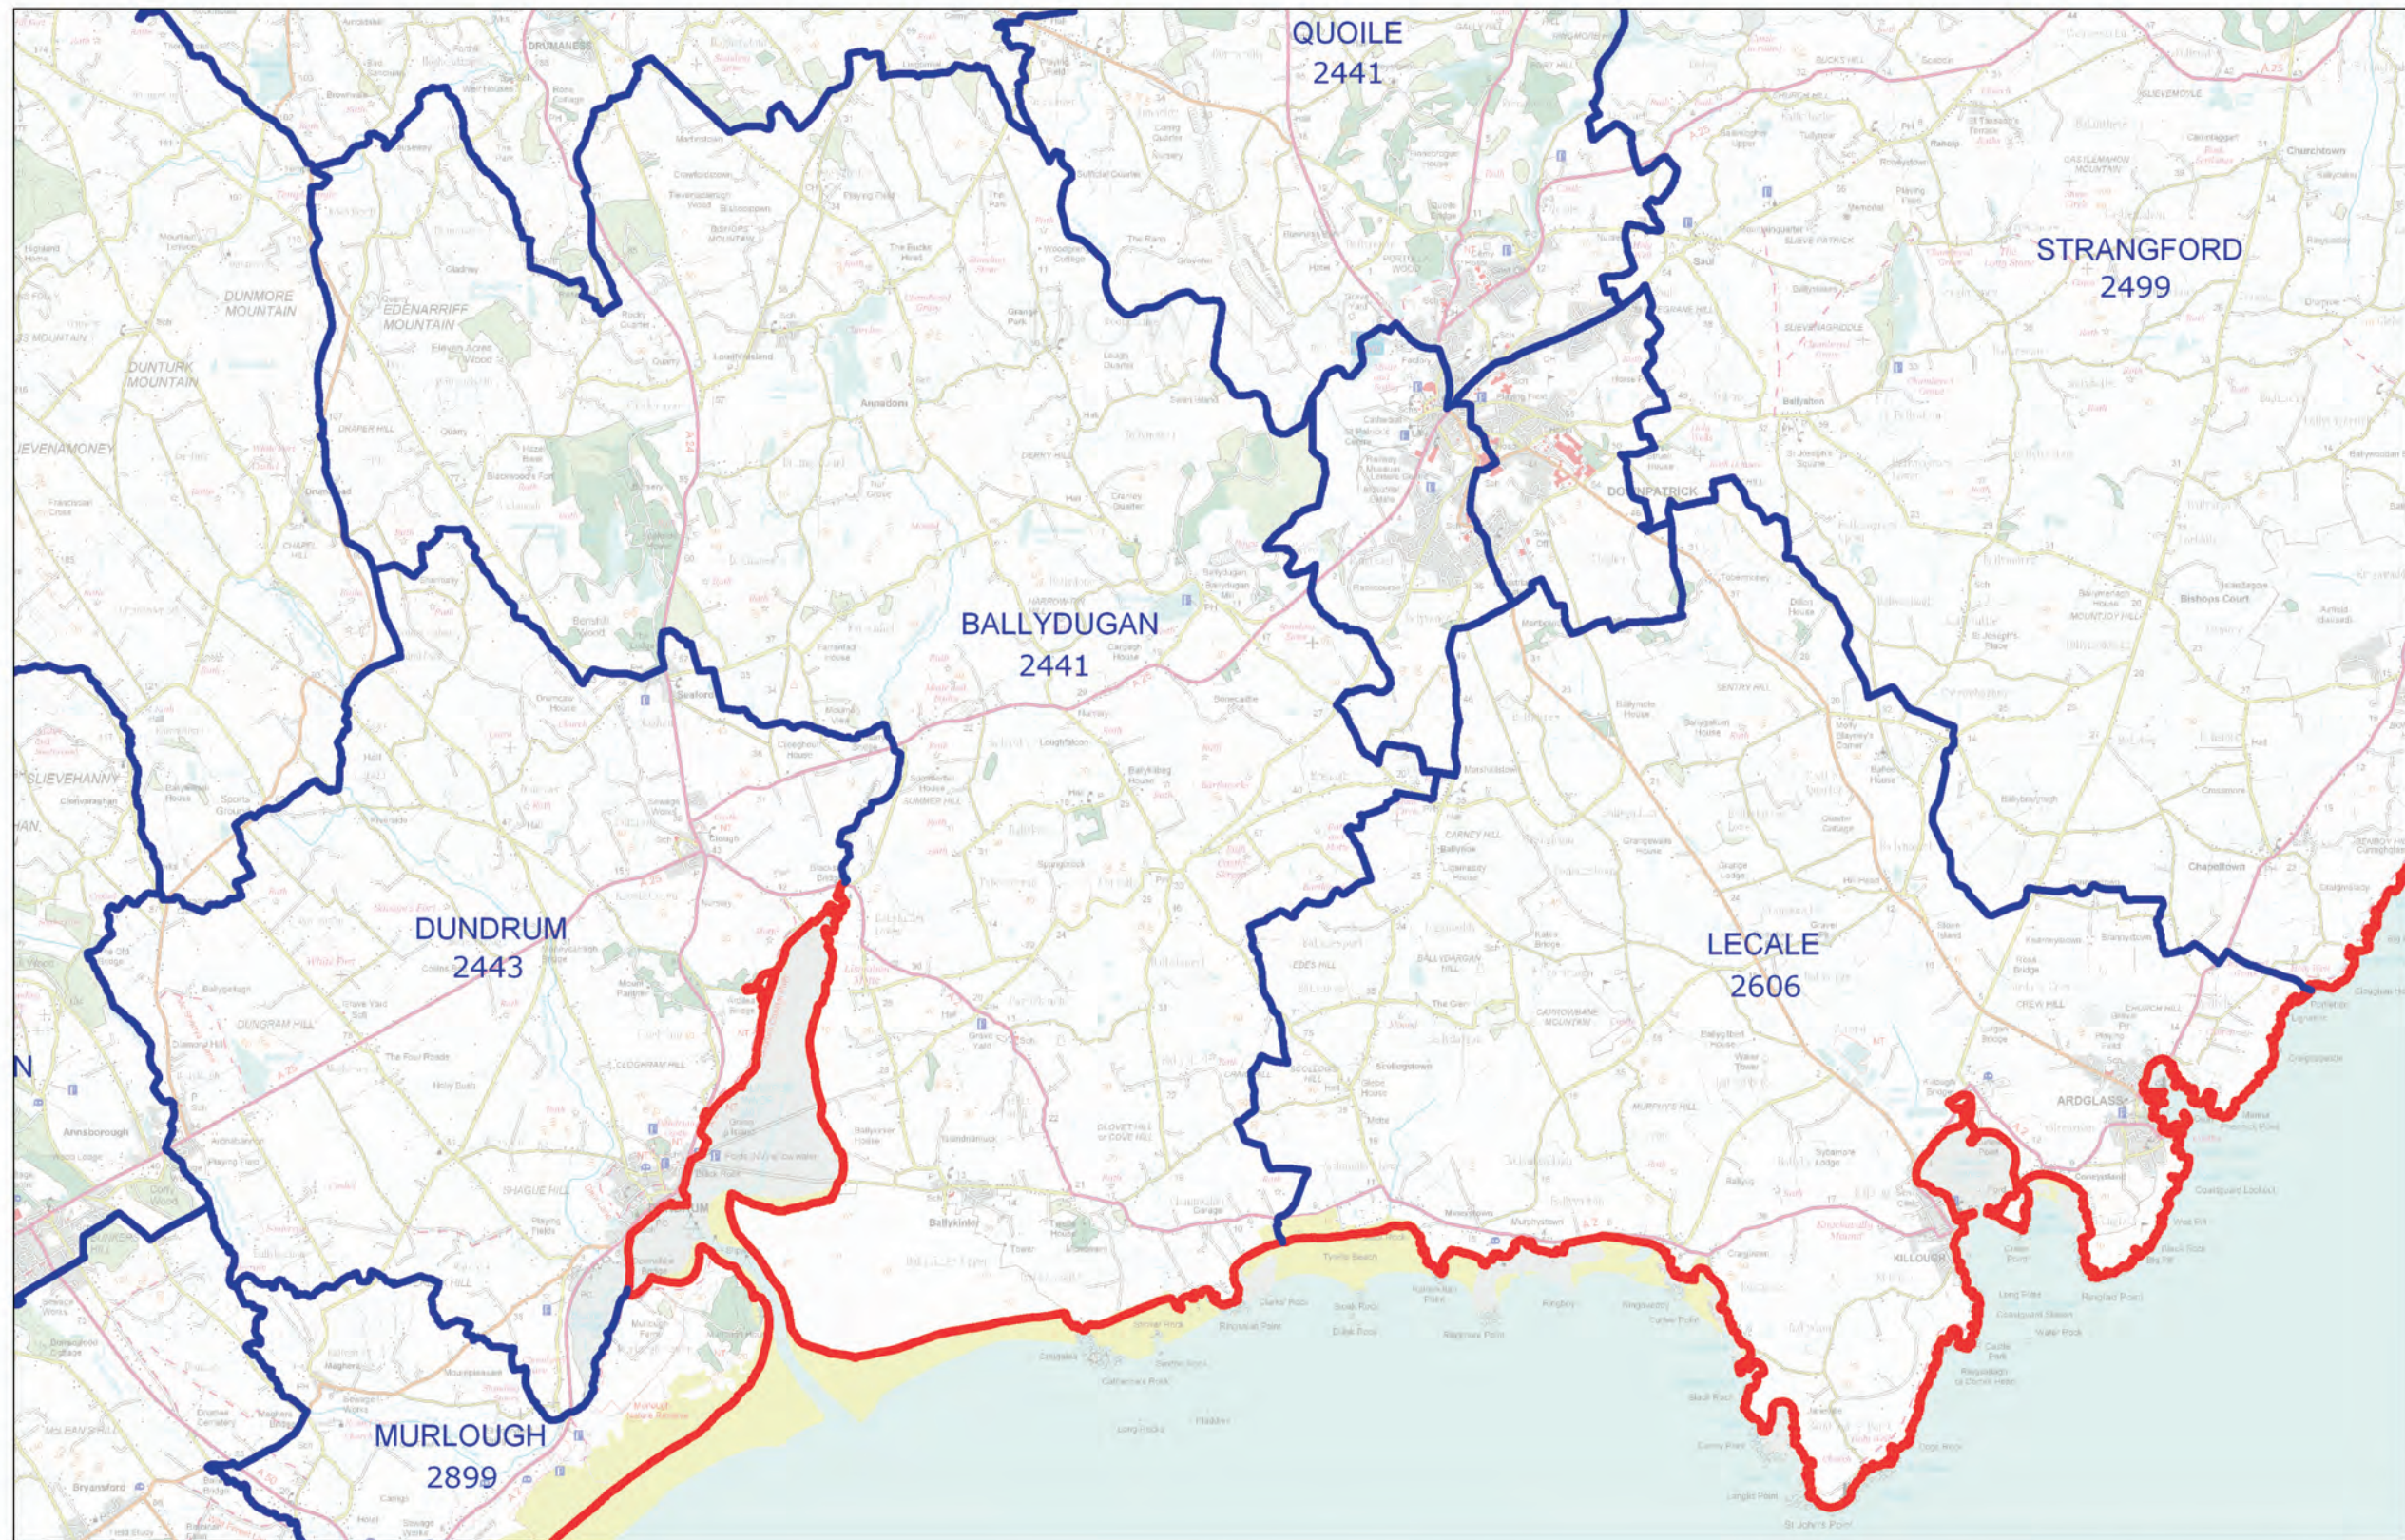

LOCAL GOVERNMENT BOUNDARIES COMMISSIONER FOR NORTHERN IRELAND

This map displays the proposed wards and their electorate totals within Newry City and Down District Council.

Web: <http://www.lgbc-ni.org>
E-mail: webmail@lgbc-ni.org

— LOCAL GOVERNMENT DISTRICT
— WARD

Due to the constraints of scale some ward names are not shown.

© Crown Copyright 2008