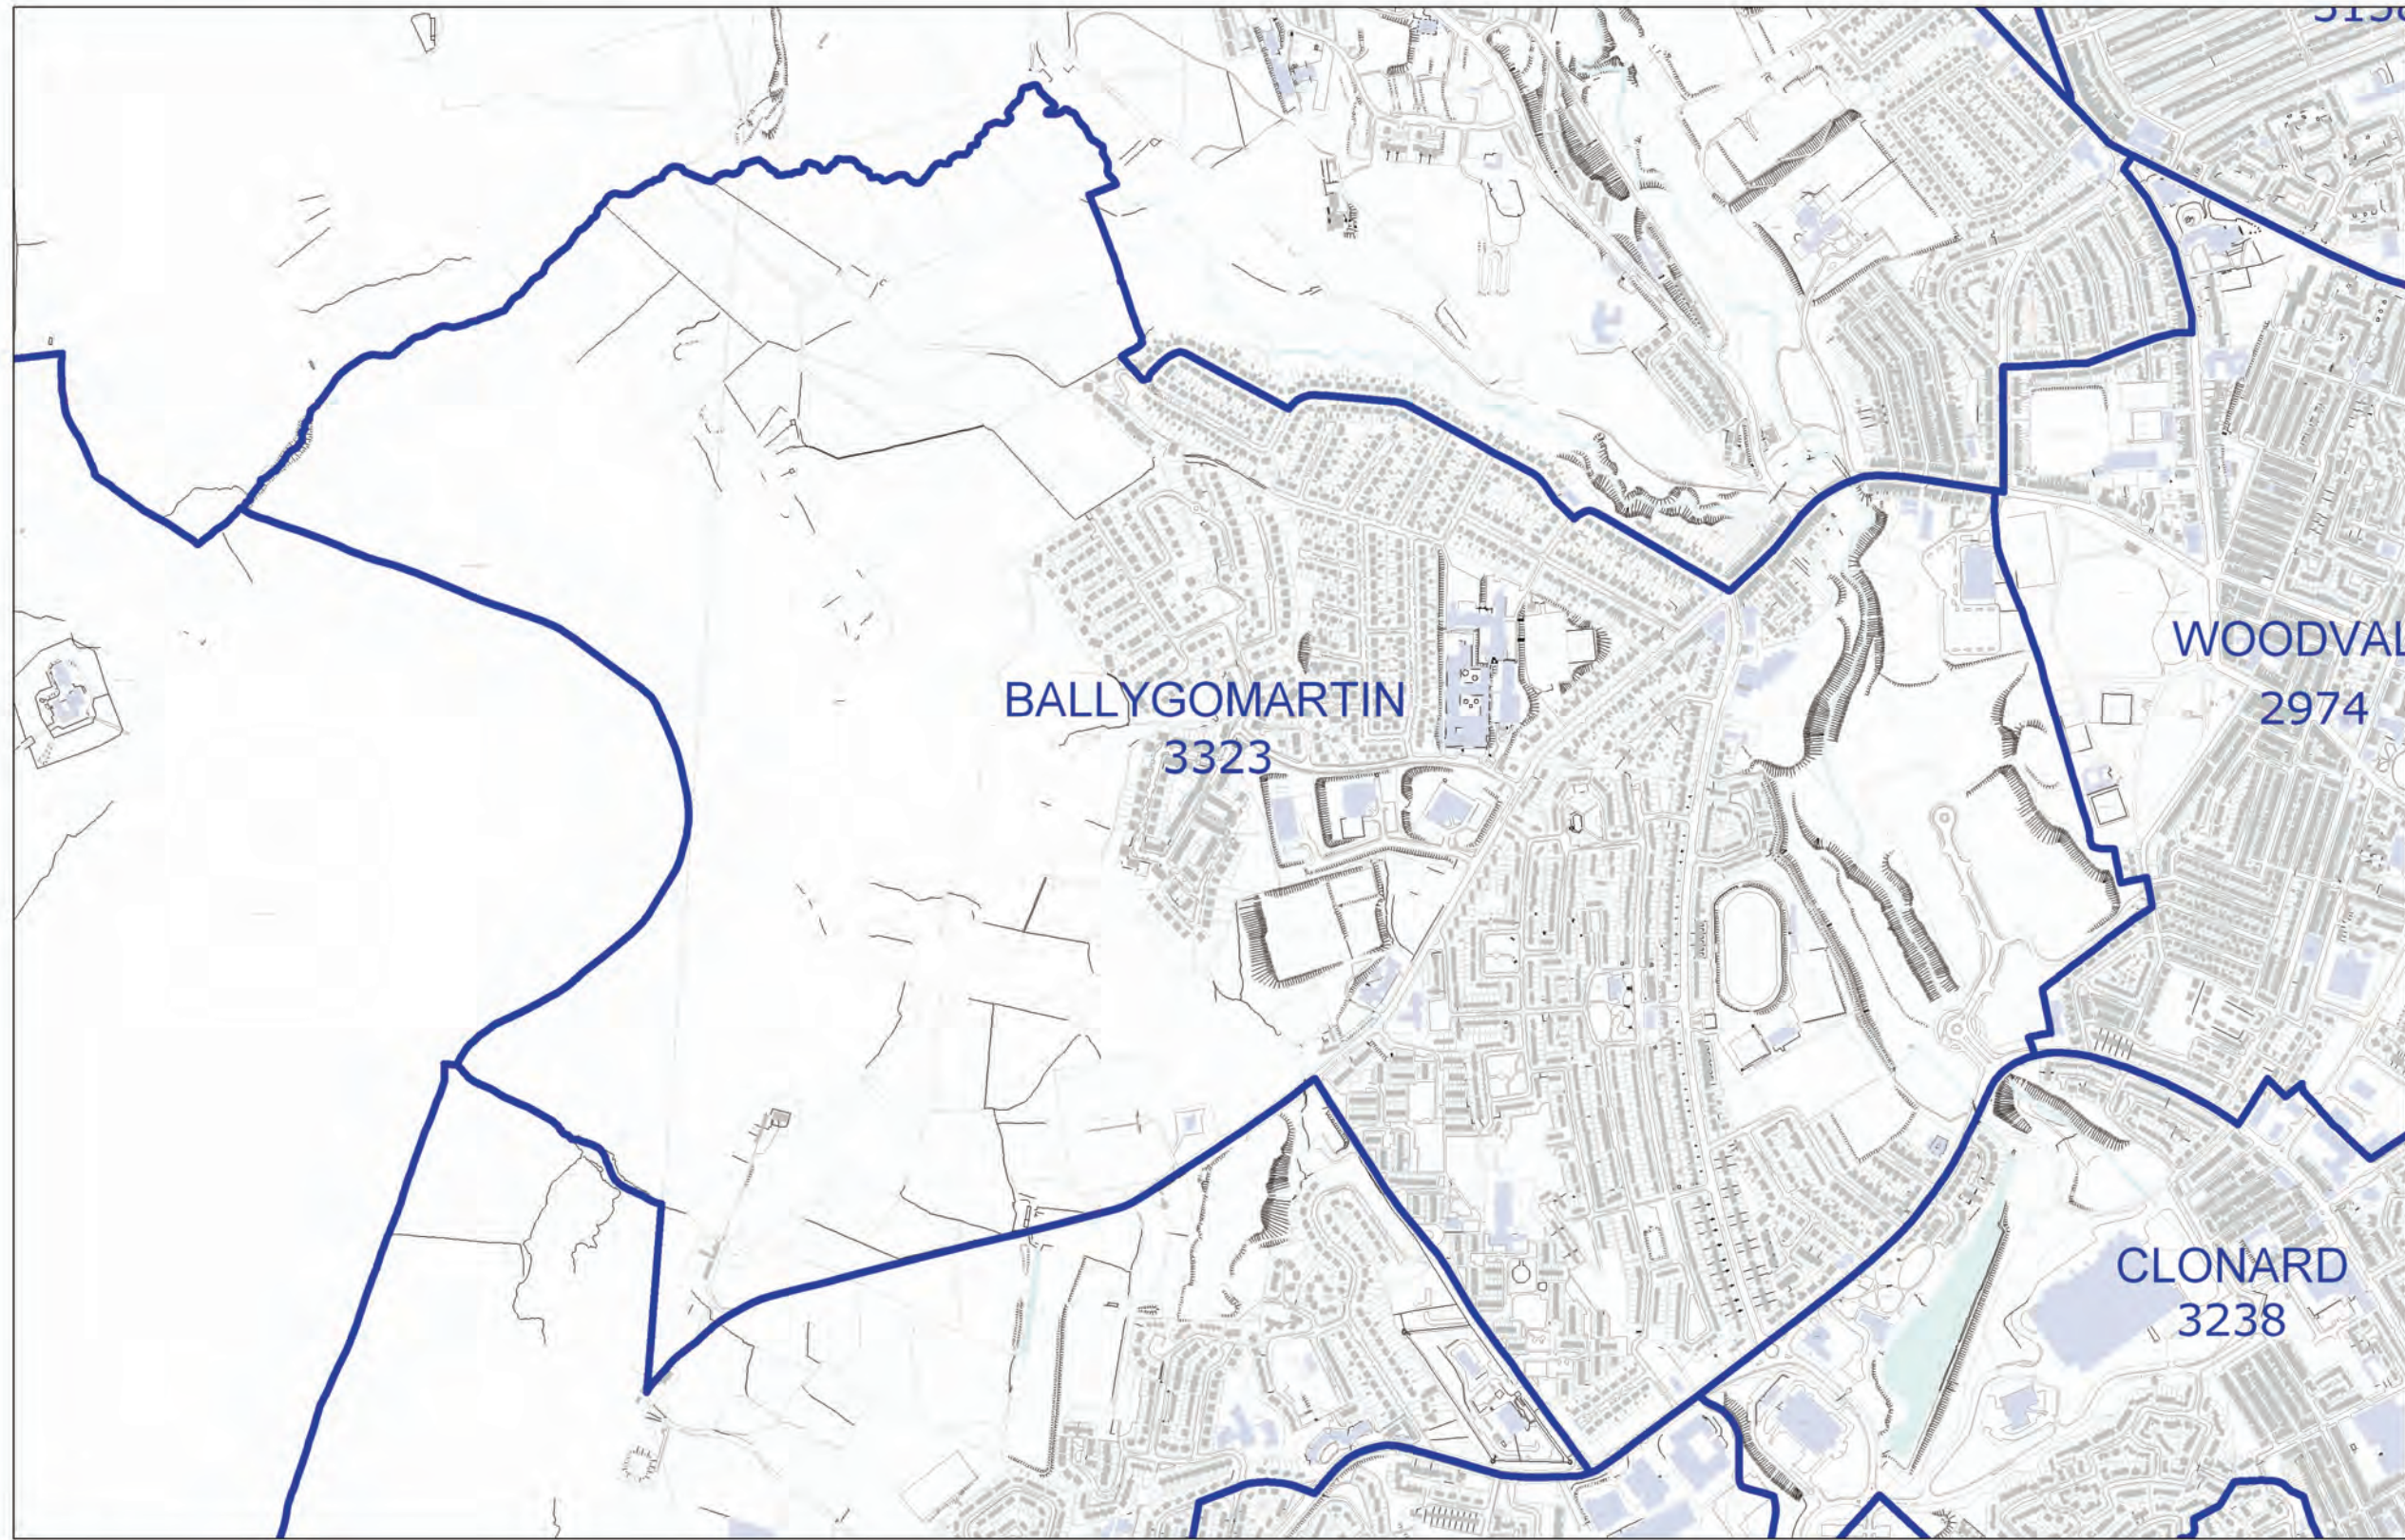

# LOCAL GOVERNMENT BOUNDARIES COMMISSIONER FOR NORTHERN IRELAND

This map displays the proposed wards and their electorate totals within Belfast City Council.

Web: <http://www.lgbc-ni.org>  
E-mail: [webmail@lgbc-ni.org](mailto:webmail@lgbc-ni.org)

— LOCAL GOVERNMENT DISTRICT  
— WARD

Due to the constraints of scale some ward names are not shown.

© Crown Copyright 2008