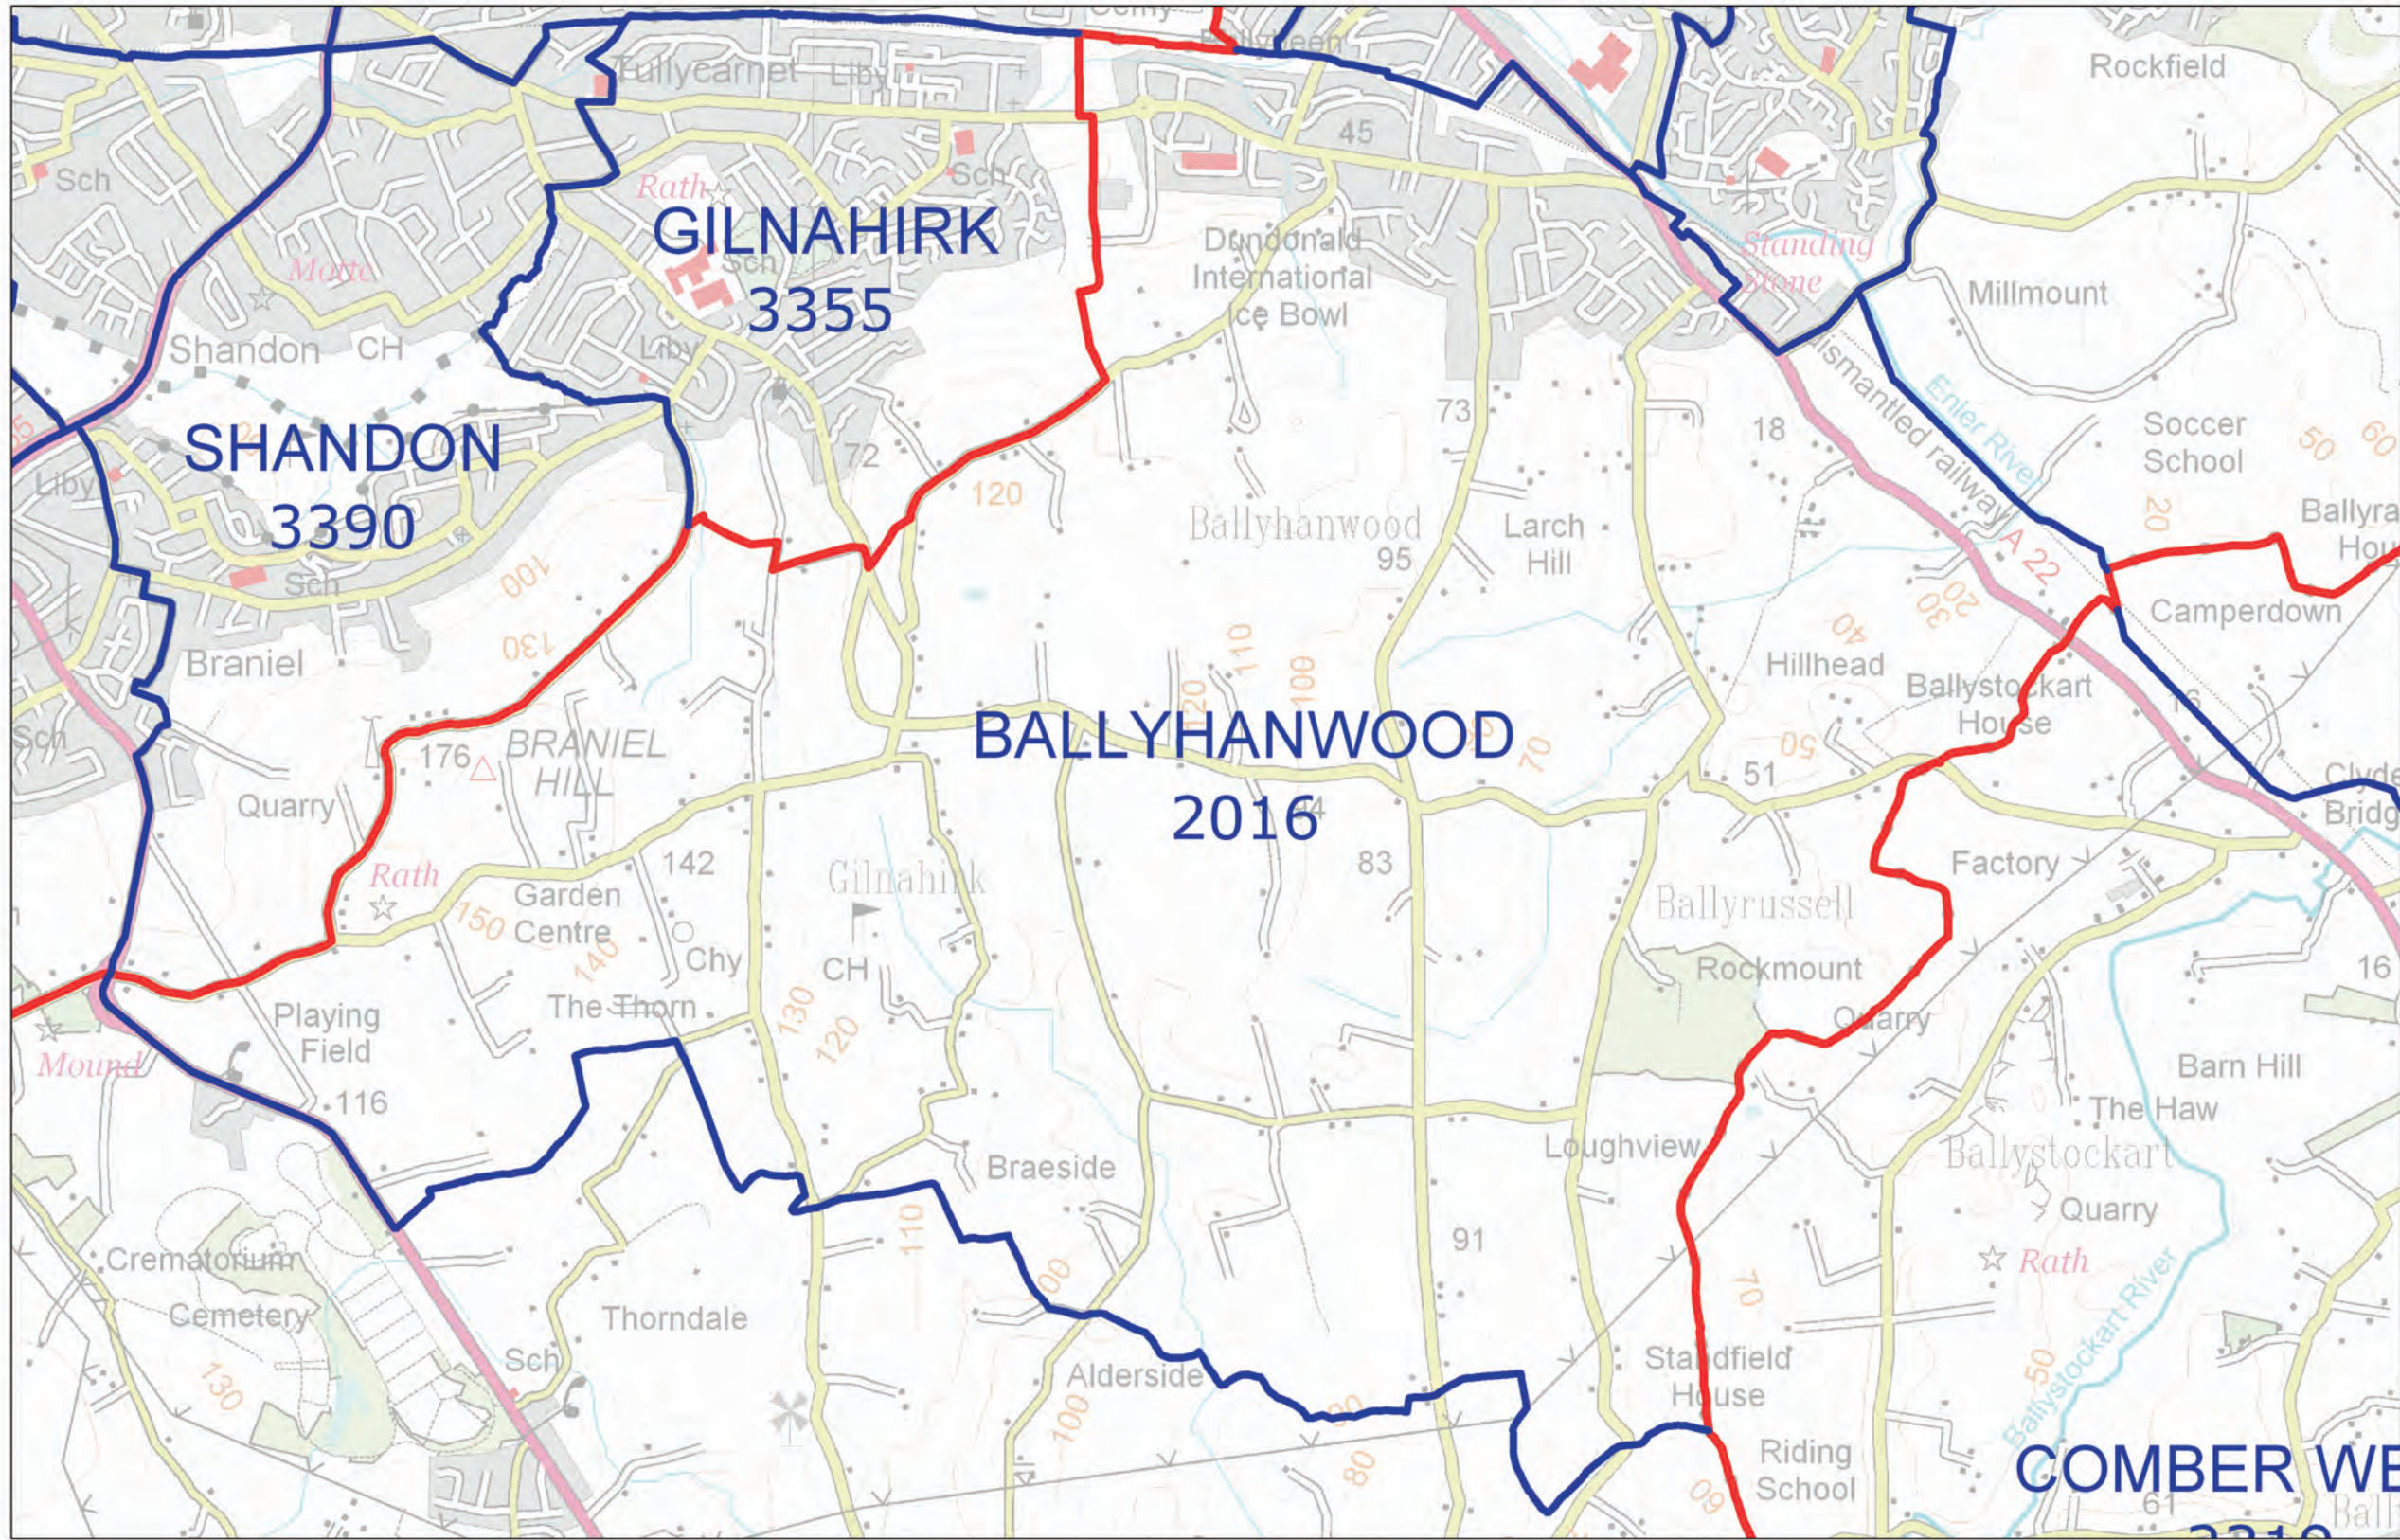

## LOCAL GOVERNMENT BOUNDARIES COMMISSIONER FOR NORTHERN IRELAND

This map displays the proposed wards and their electorate totals within Lisburn City and Castlereagh District Council.

Web: <http://www.lgbc-ni.org>  
E-mail: [webmail@lgbc-ni.org](mailto:webmail@lgbc-ni.org)

— LOCAL GOVERNMENT DISTRICT  
— WARD

Due to the constraints of scale some ward names are not shown.

© Crown Copyright 2008