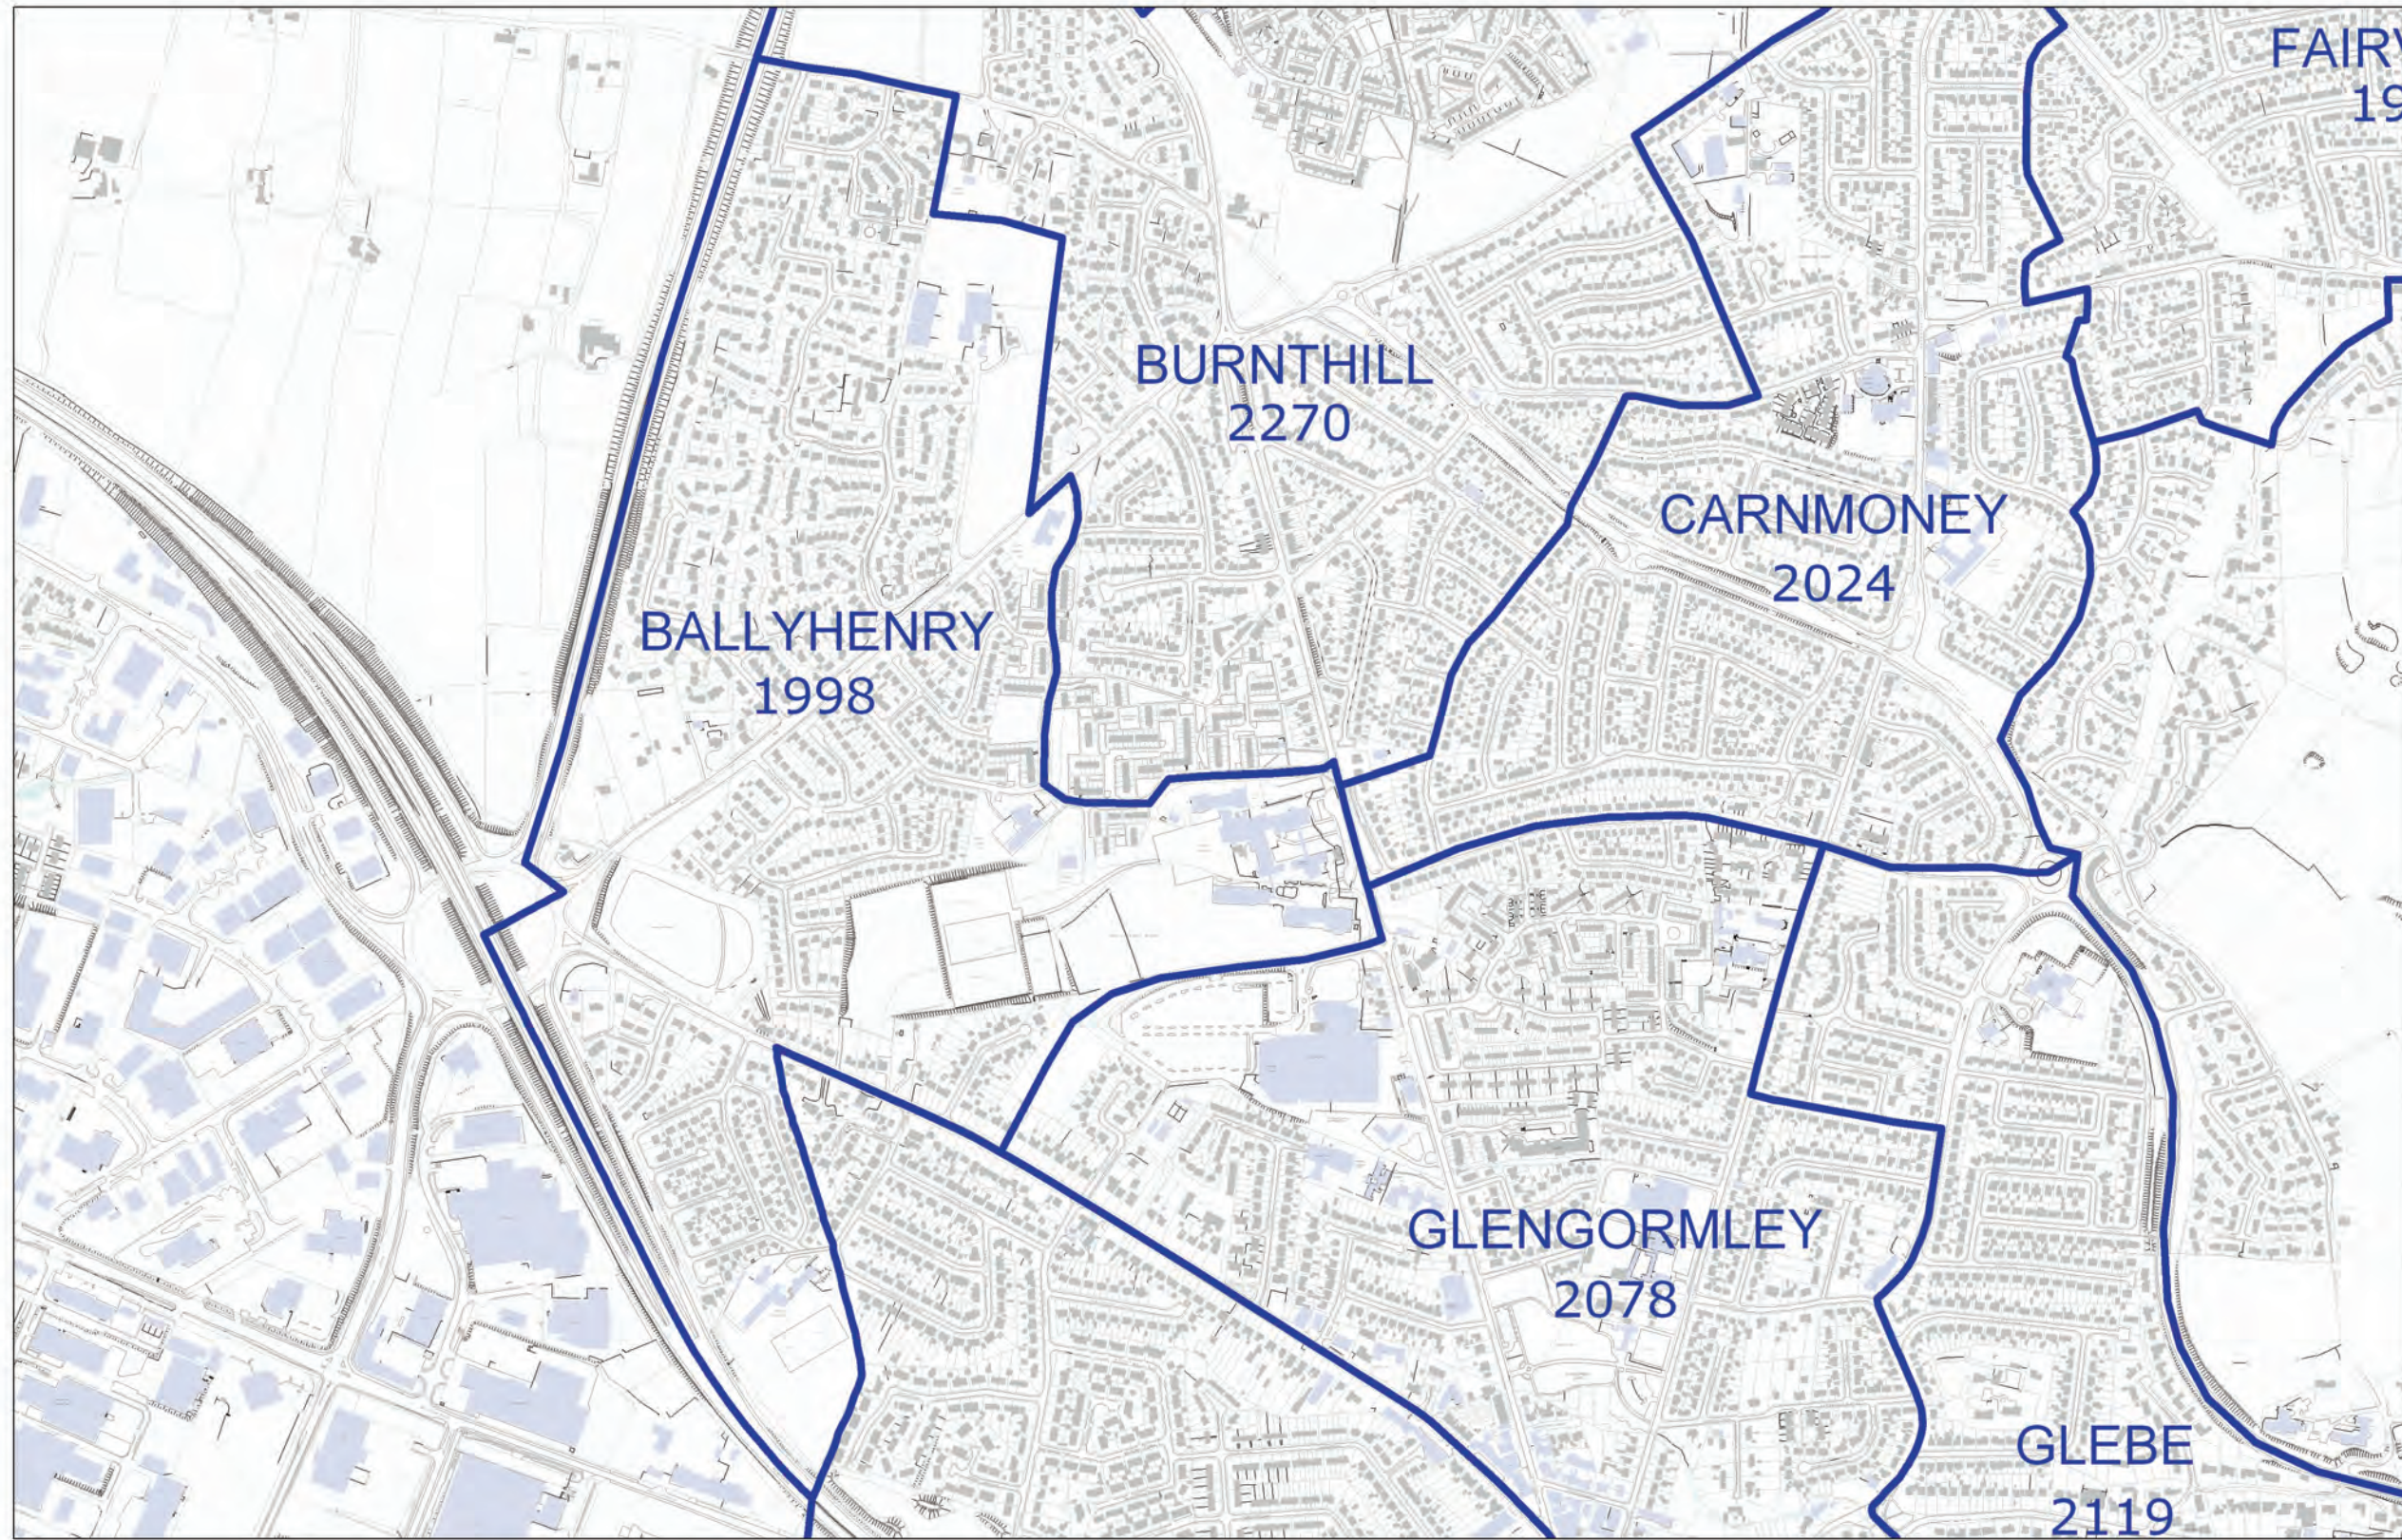

LOCAL GOVERNMENT BOUNDARIES COMMISSIONER FOR NORTHERN IRELAND

This map displays the proposed wards and their electorate totals within Antrim and Newtownabbey District Council.

Web: <http://www.lgbc-ni.org>
E-mail: webmail@lgbc-ni.org

— LOCAL GOVERNMENT DISTRICT
— WARD

Due to the constraints of scale some ward names are not shown.

© Crown Copyright 2008