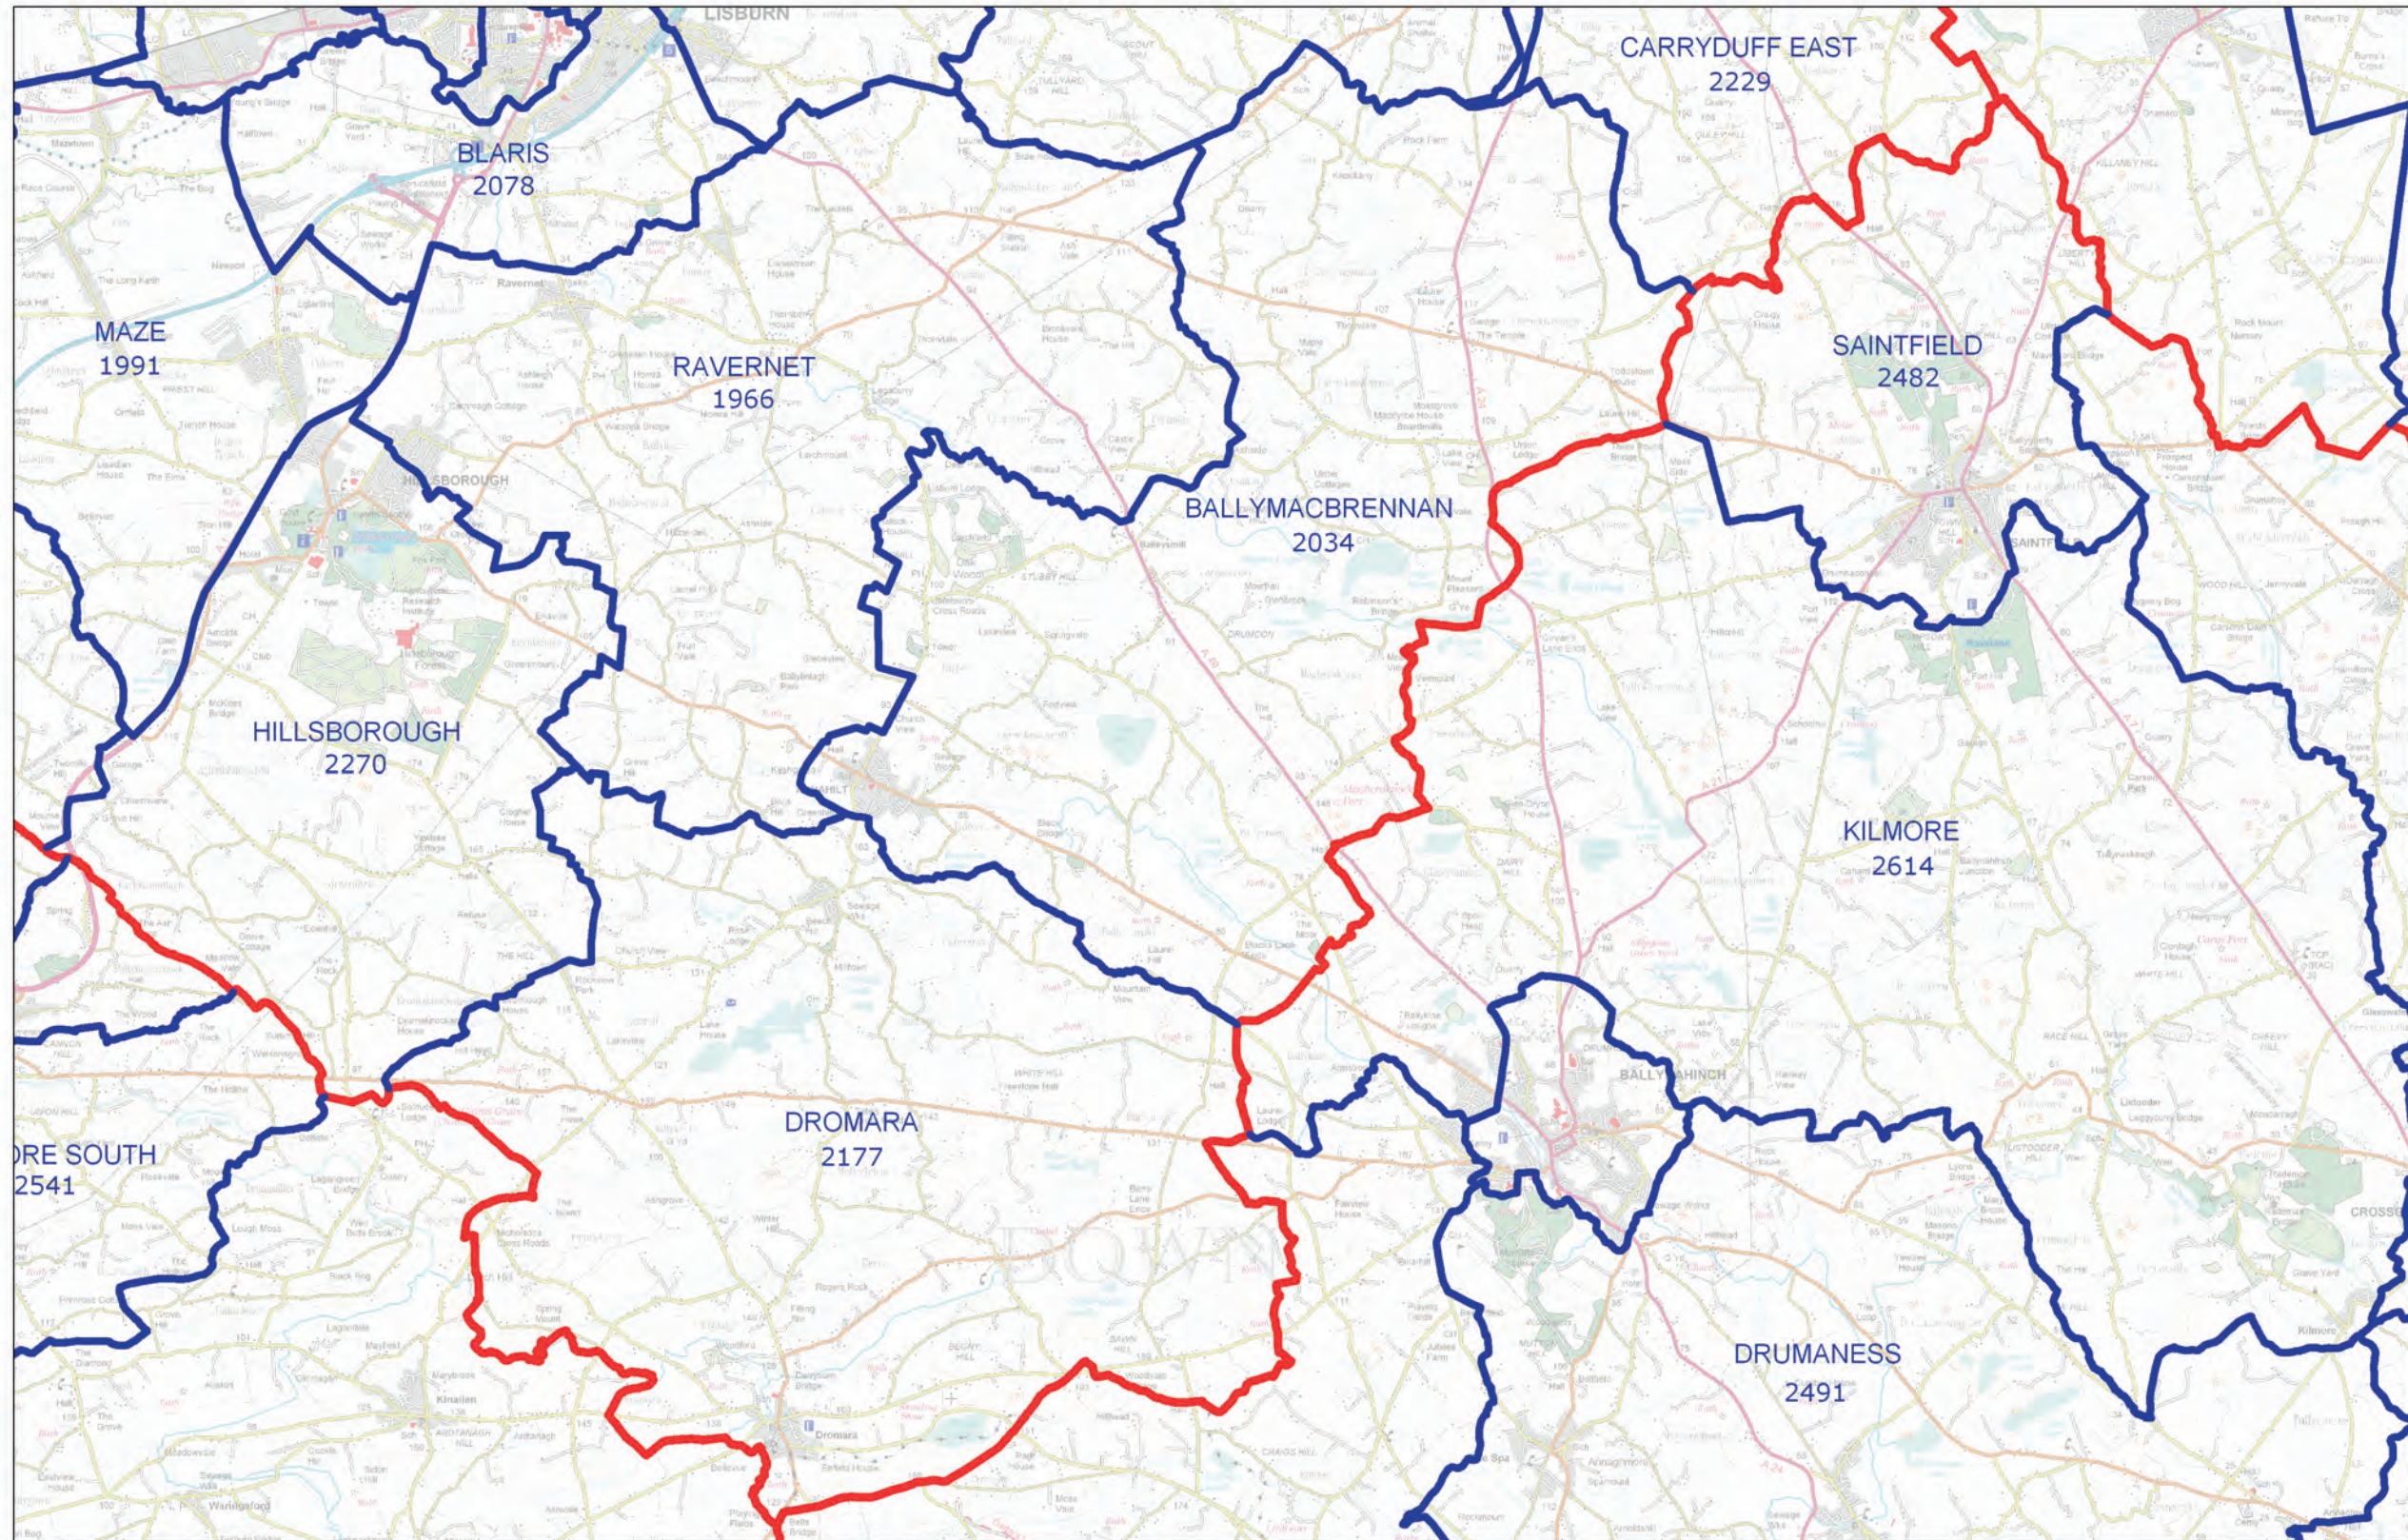

LOCAL GOVERNMENT BOUNDARIES COMMISSIONER FOR NORTHERN IRELAND

This map displays the proposed wards and their electorate totals within Lisburn City and Castlereagh District Council.

Web: <http://www.lgbc-ni.org>