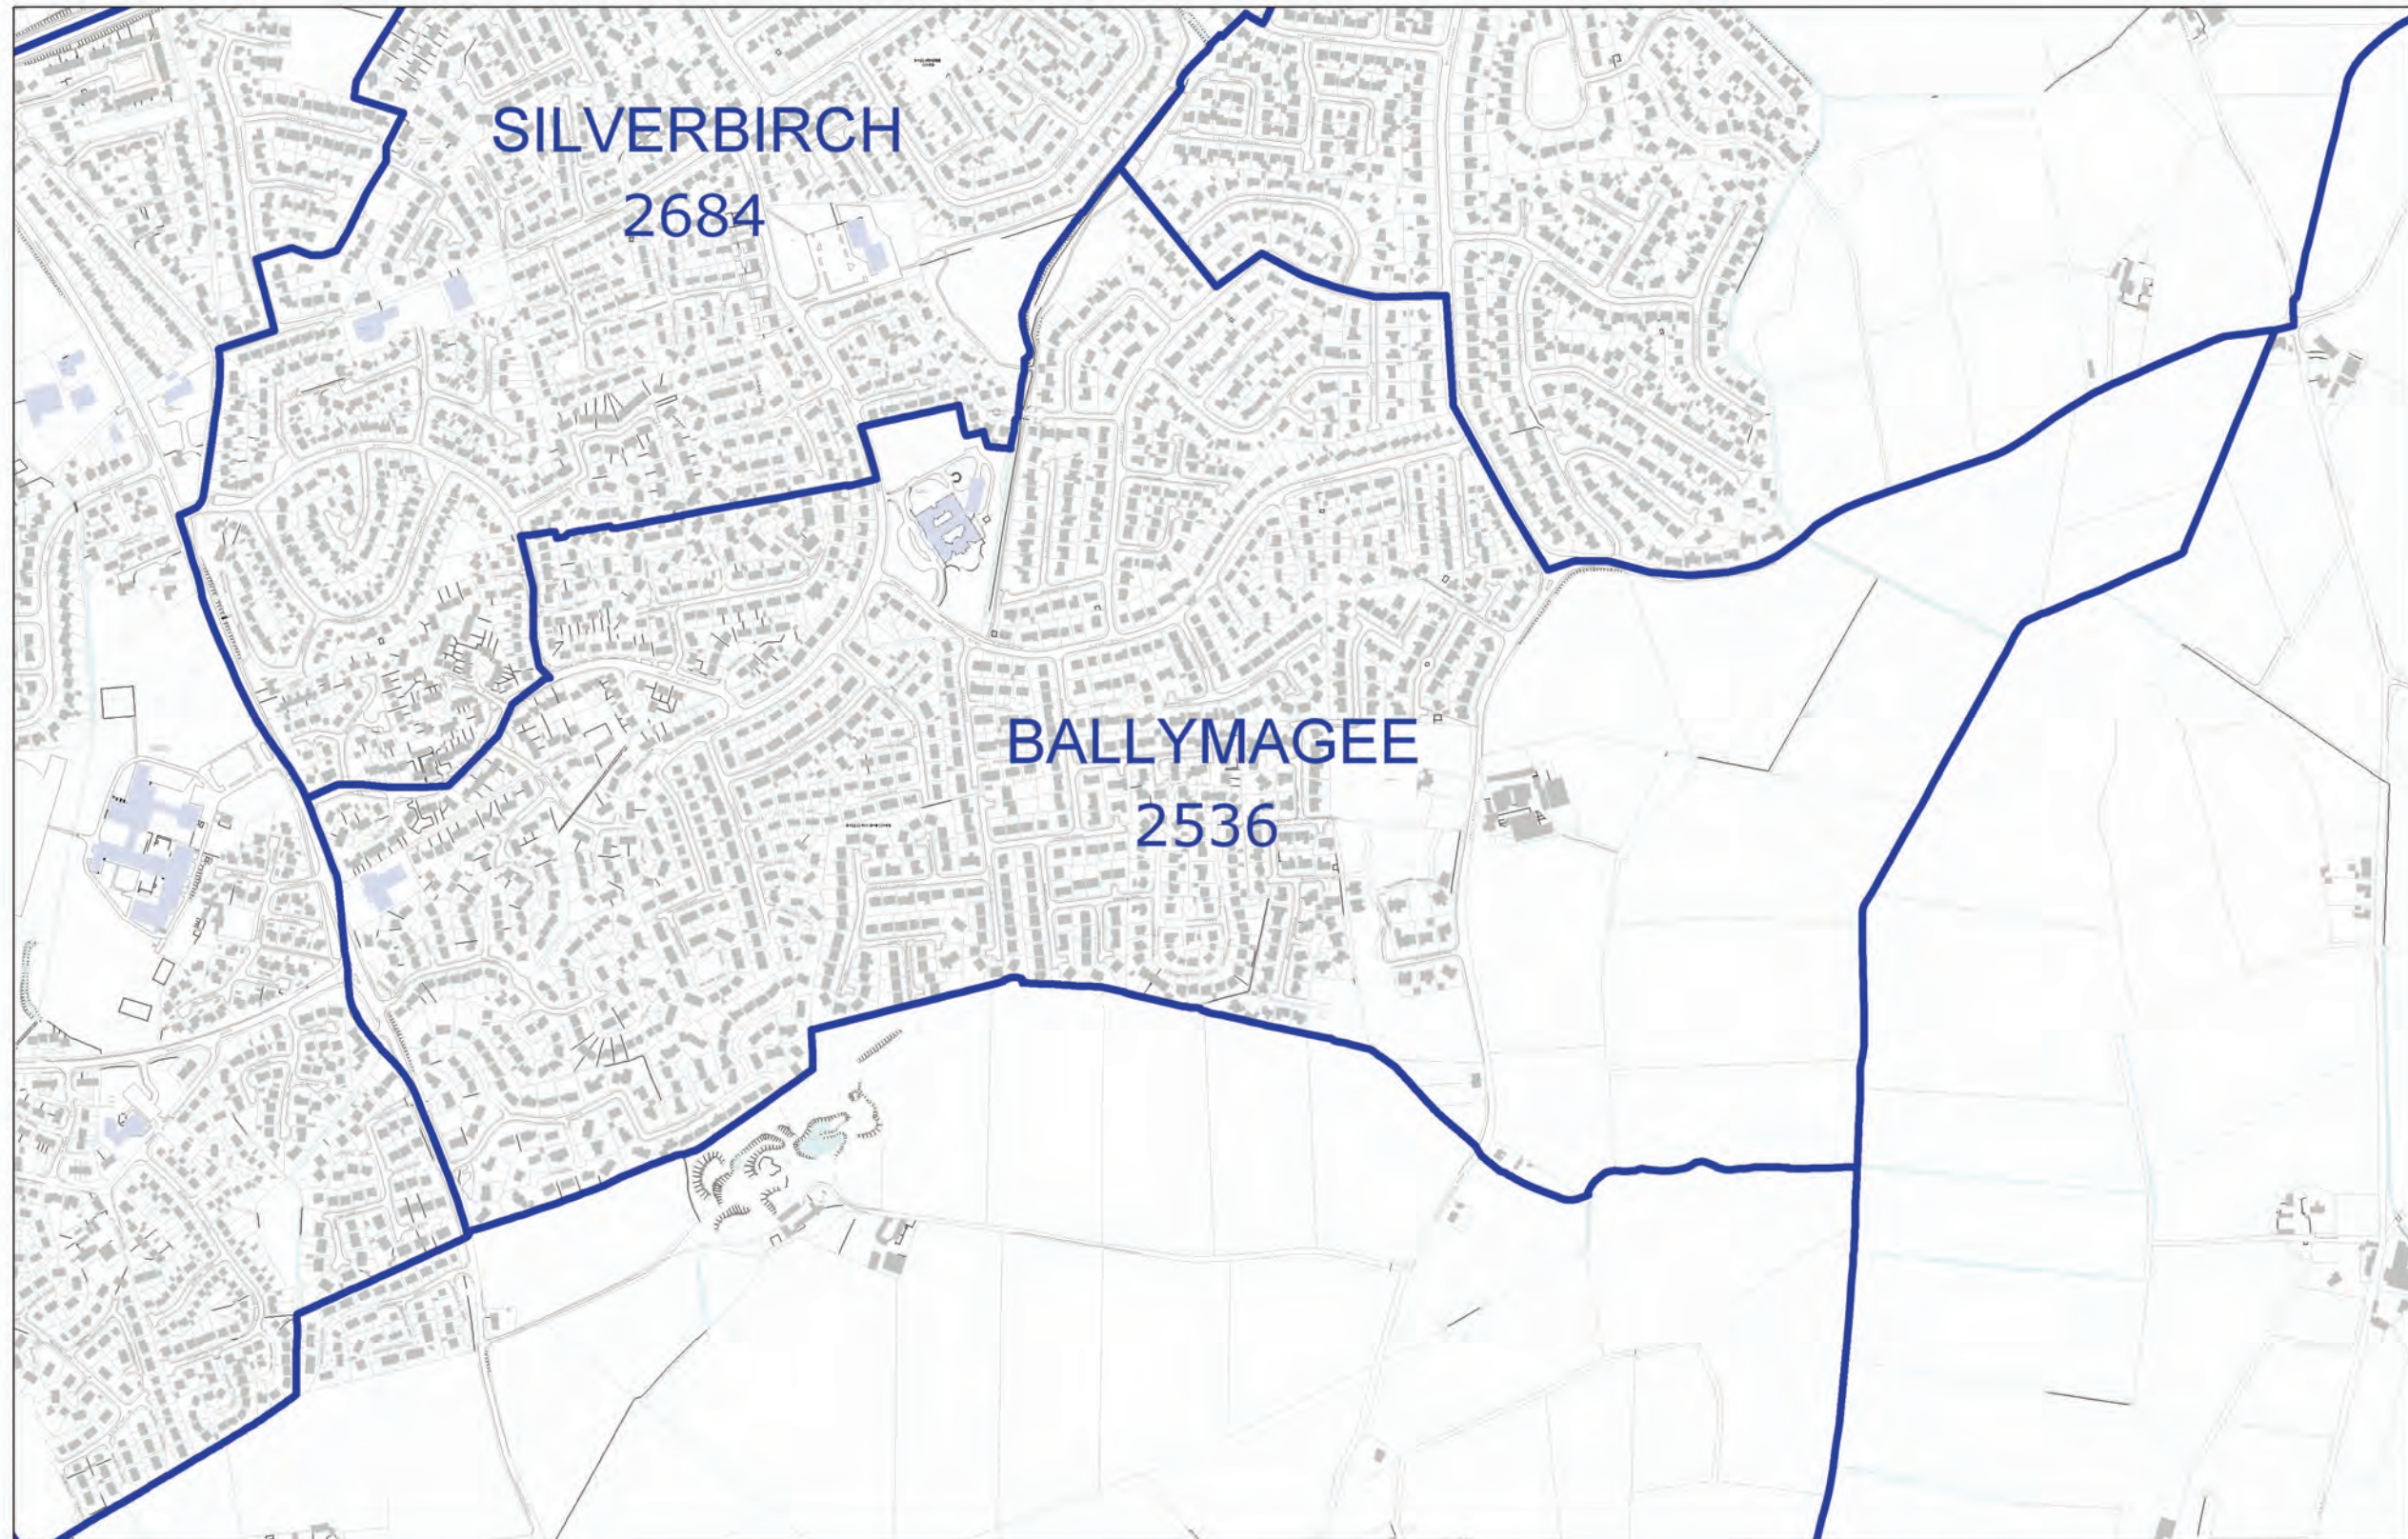

LOCAL GOVERNMENT BOUNDARIES COMMISSIONER FOR NORTHERN IRELAND

This map displays the proposed wards and their electorate totals within Ards and North Down District Council.

Web: <http://www.lgbc-ni.org>
E-mail: webmail@lgbc-ni.org

— LOCAL GOVERNMENT DISTRICT
— WARD

Due to the constraints of scale some ward names are not shown.

© Crown Copyright 2008