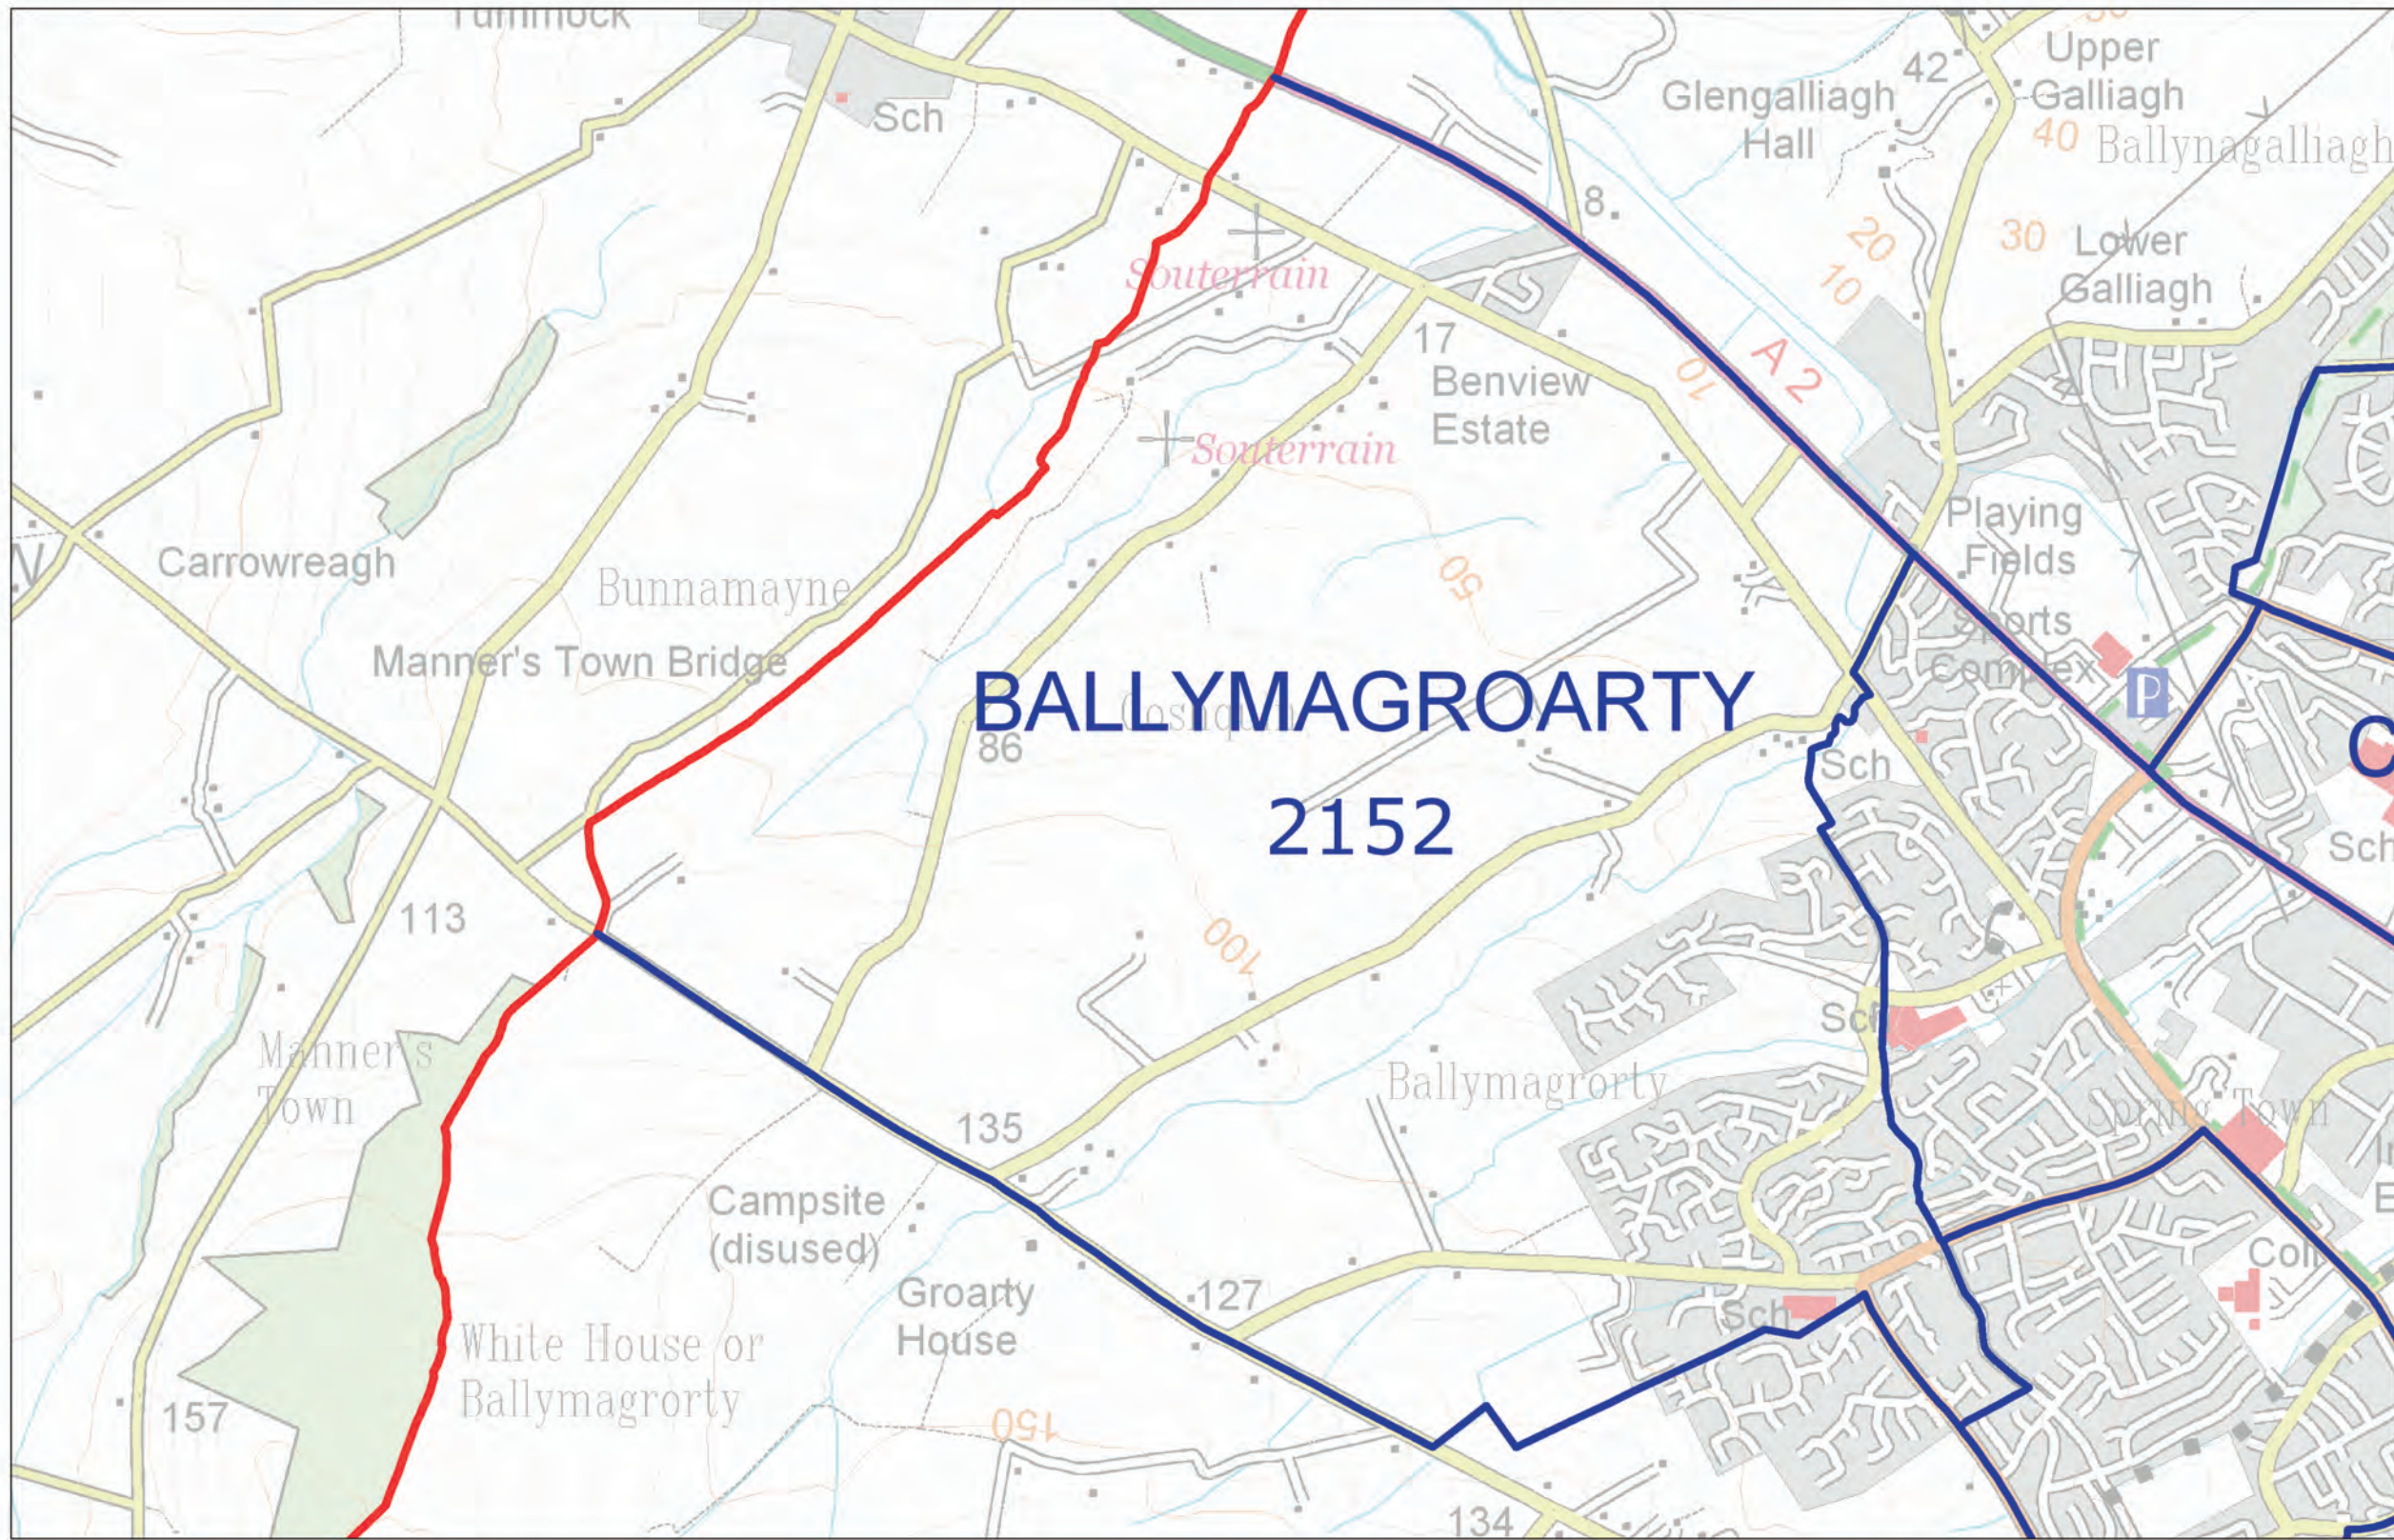

LOCAL GOVERNMENT BOUNDARIES COMMISSIONER FOR NORTHERN IRELAND

This map displays the proposed wards and their electorate totals within Derry City and Strabane District Council.

Web: <http://www.lgbc-ni.org>
E-mail: webmail@lgbc-ni.org

— LOCAL GOVERNMENT DISTRICT
— WARD

Due to the constraints of scale some ward names are not shown.

© Crown Copyright 2008