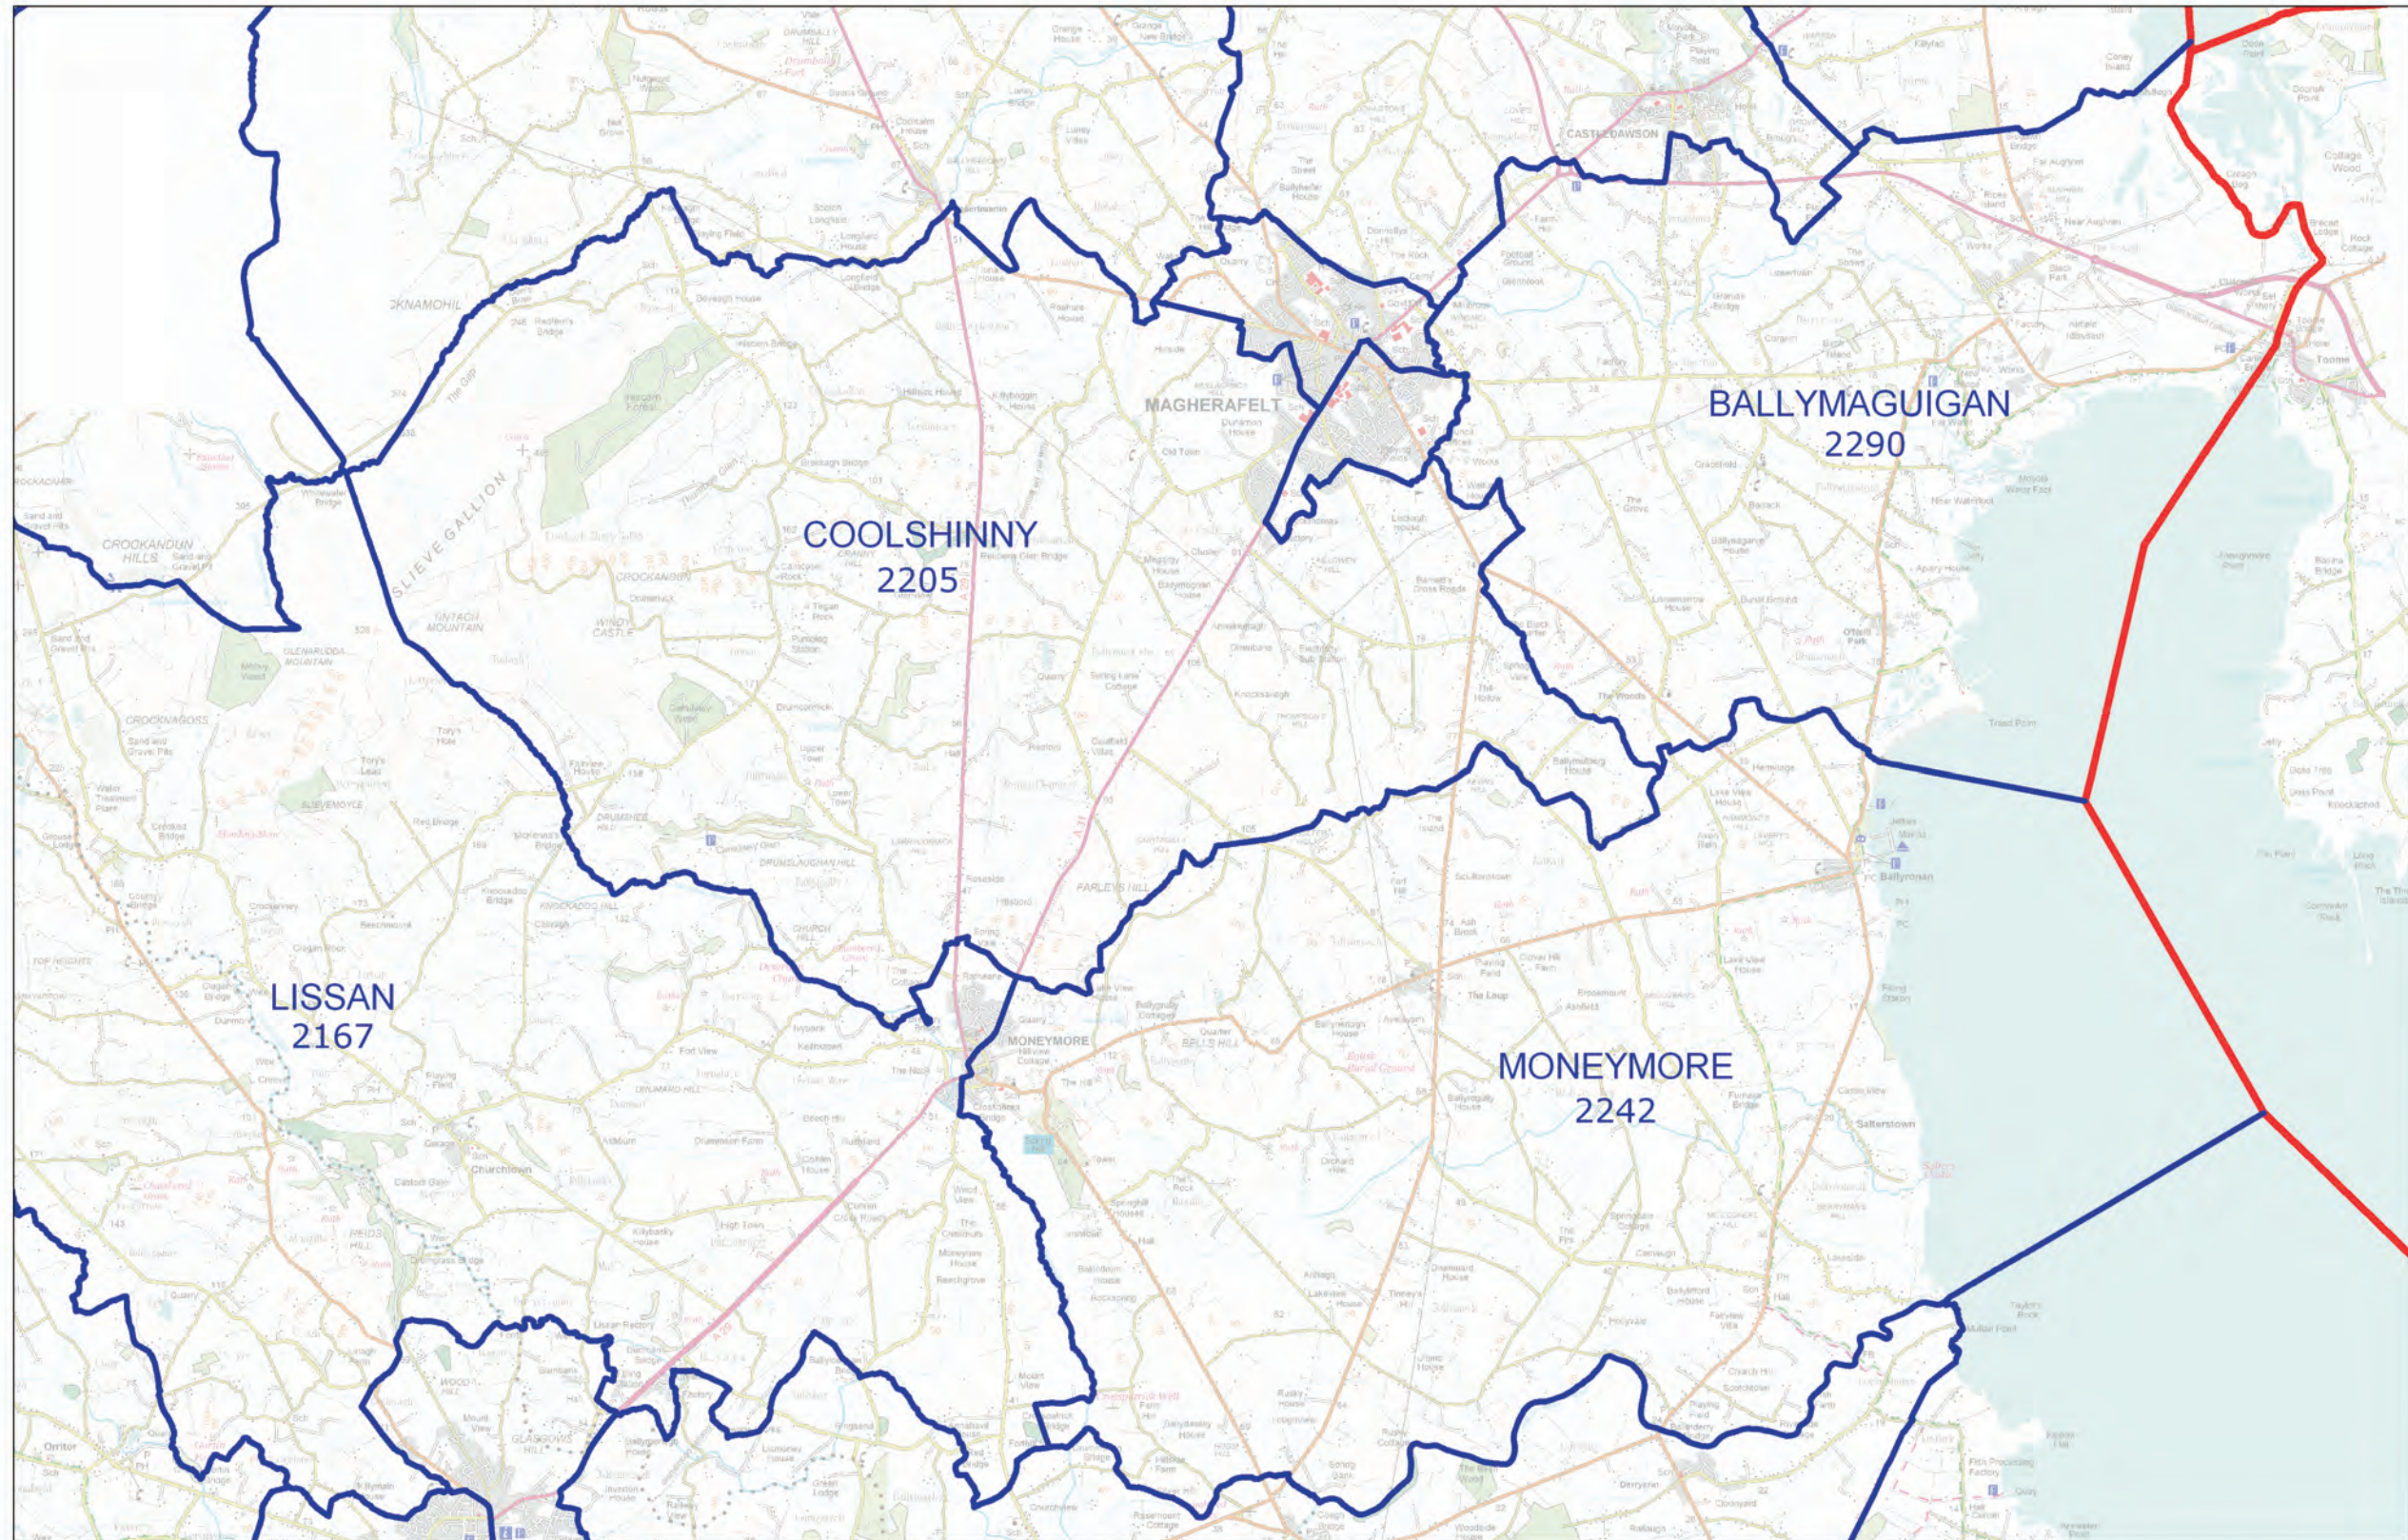

# LOCAL GOVERNMENT BOUNDARIES COMMISSIONER FOR NORTHERN IRELAND

This map displays the proposed wards and their electorate totals within Mid Ulster District Council.

Web: <http://www.lgbc-ni.org>

E-mail: [webmail@lgbc-ni.org](mailto:webmail@lgbc-ni.org)

— LOCAL GOVERNMENT DISTRICT  
— WARD

Due to the constraints of scale some ward names are not shown.

© Crown Copyright 2008