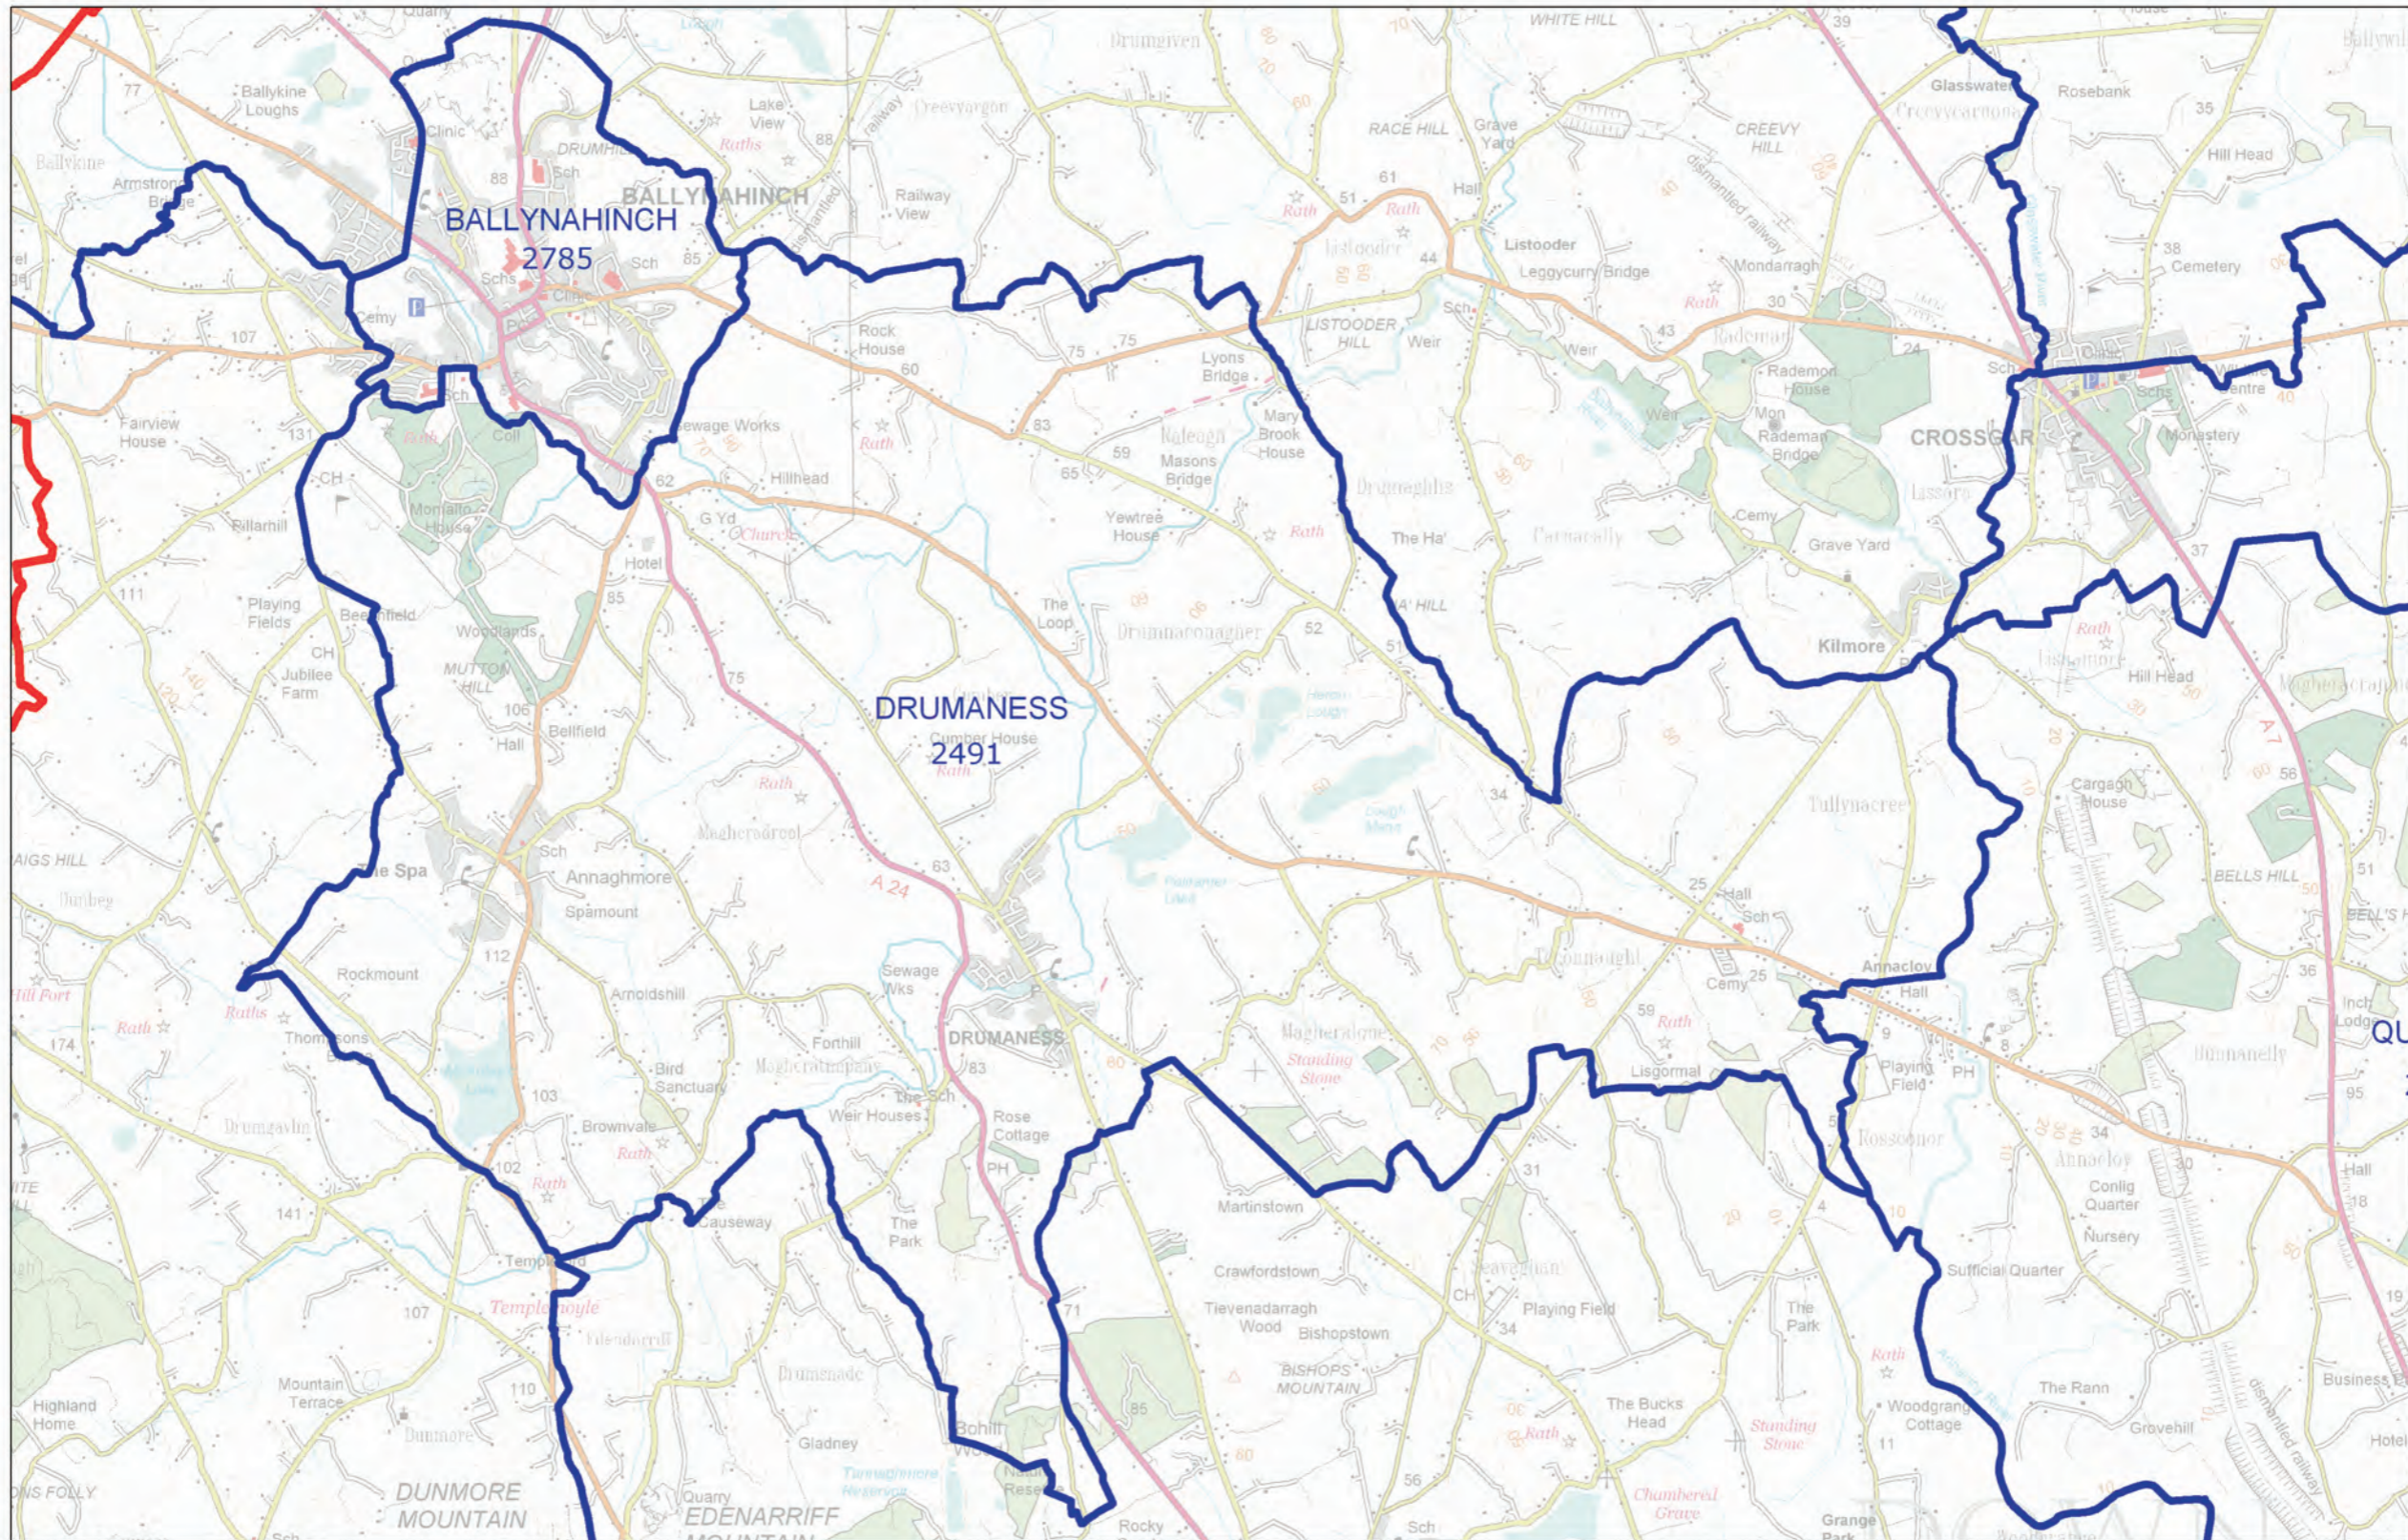

LOCAL GOVERNMENT BOUNDARIES COMMISSIONER FOR NORTHERN IRELAND

This map displays the proposed wards and their electorate totals within Newry City and Down District Council.

Web: <http://www.lgbc-ni.org>
E-mail: webmail@lgbc-ni.org

— LOCAL GOVERNMENT DISTRICT
— WARD

Due to the constraints of scale some ward names are not shown.

© Crown Copyright 2008