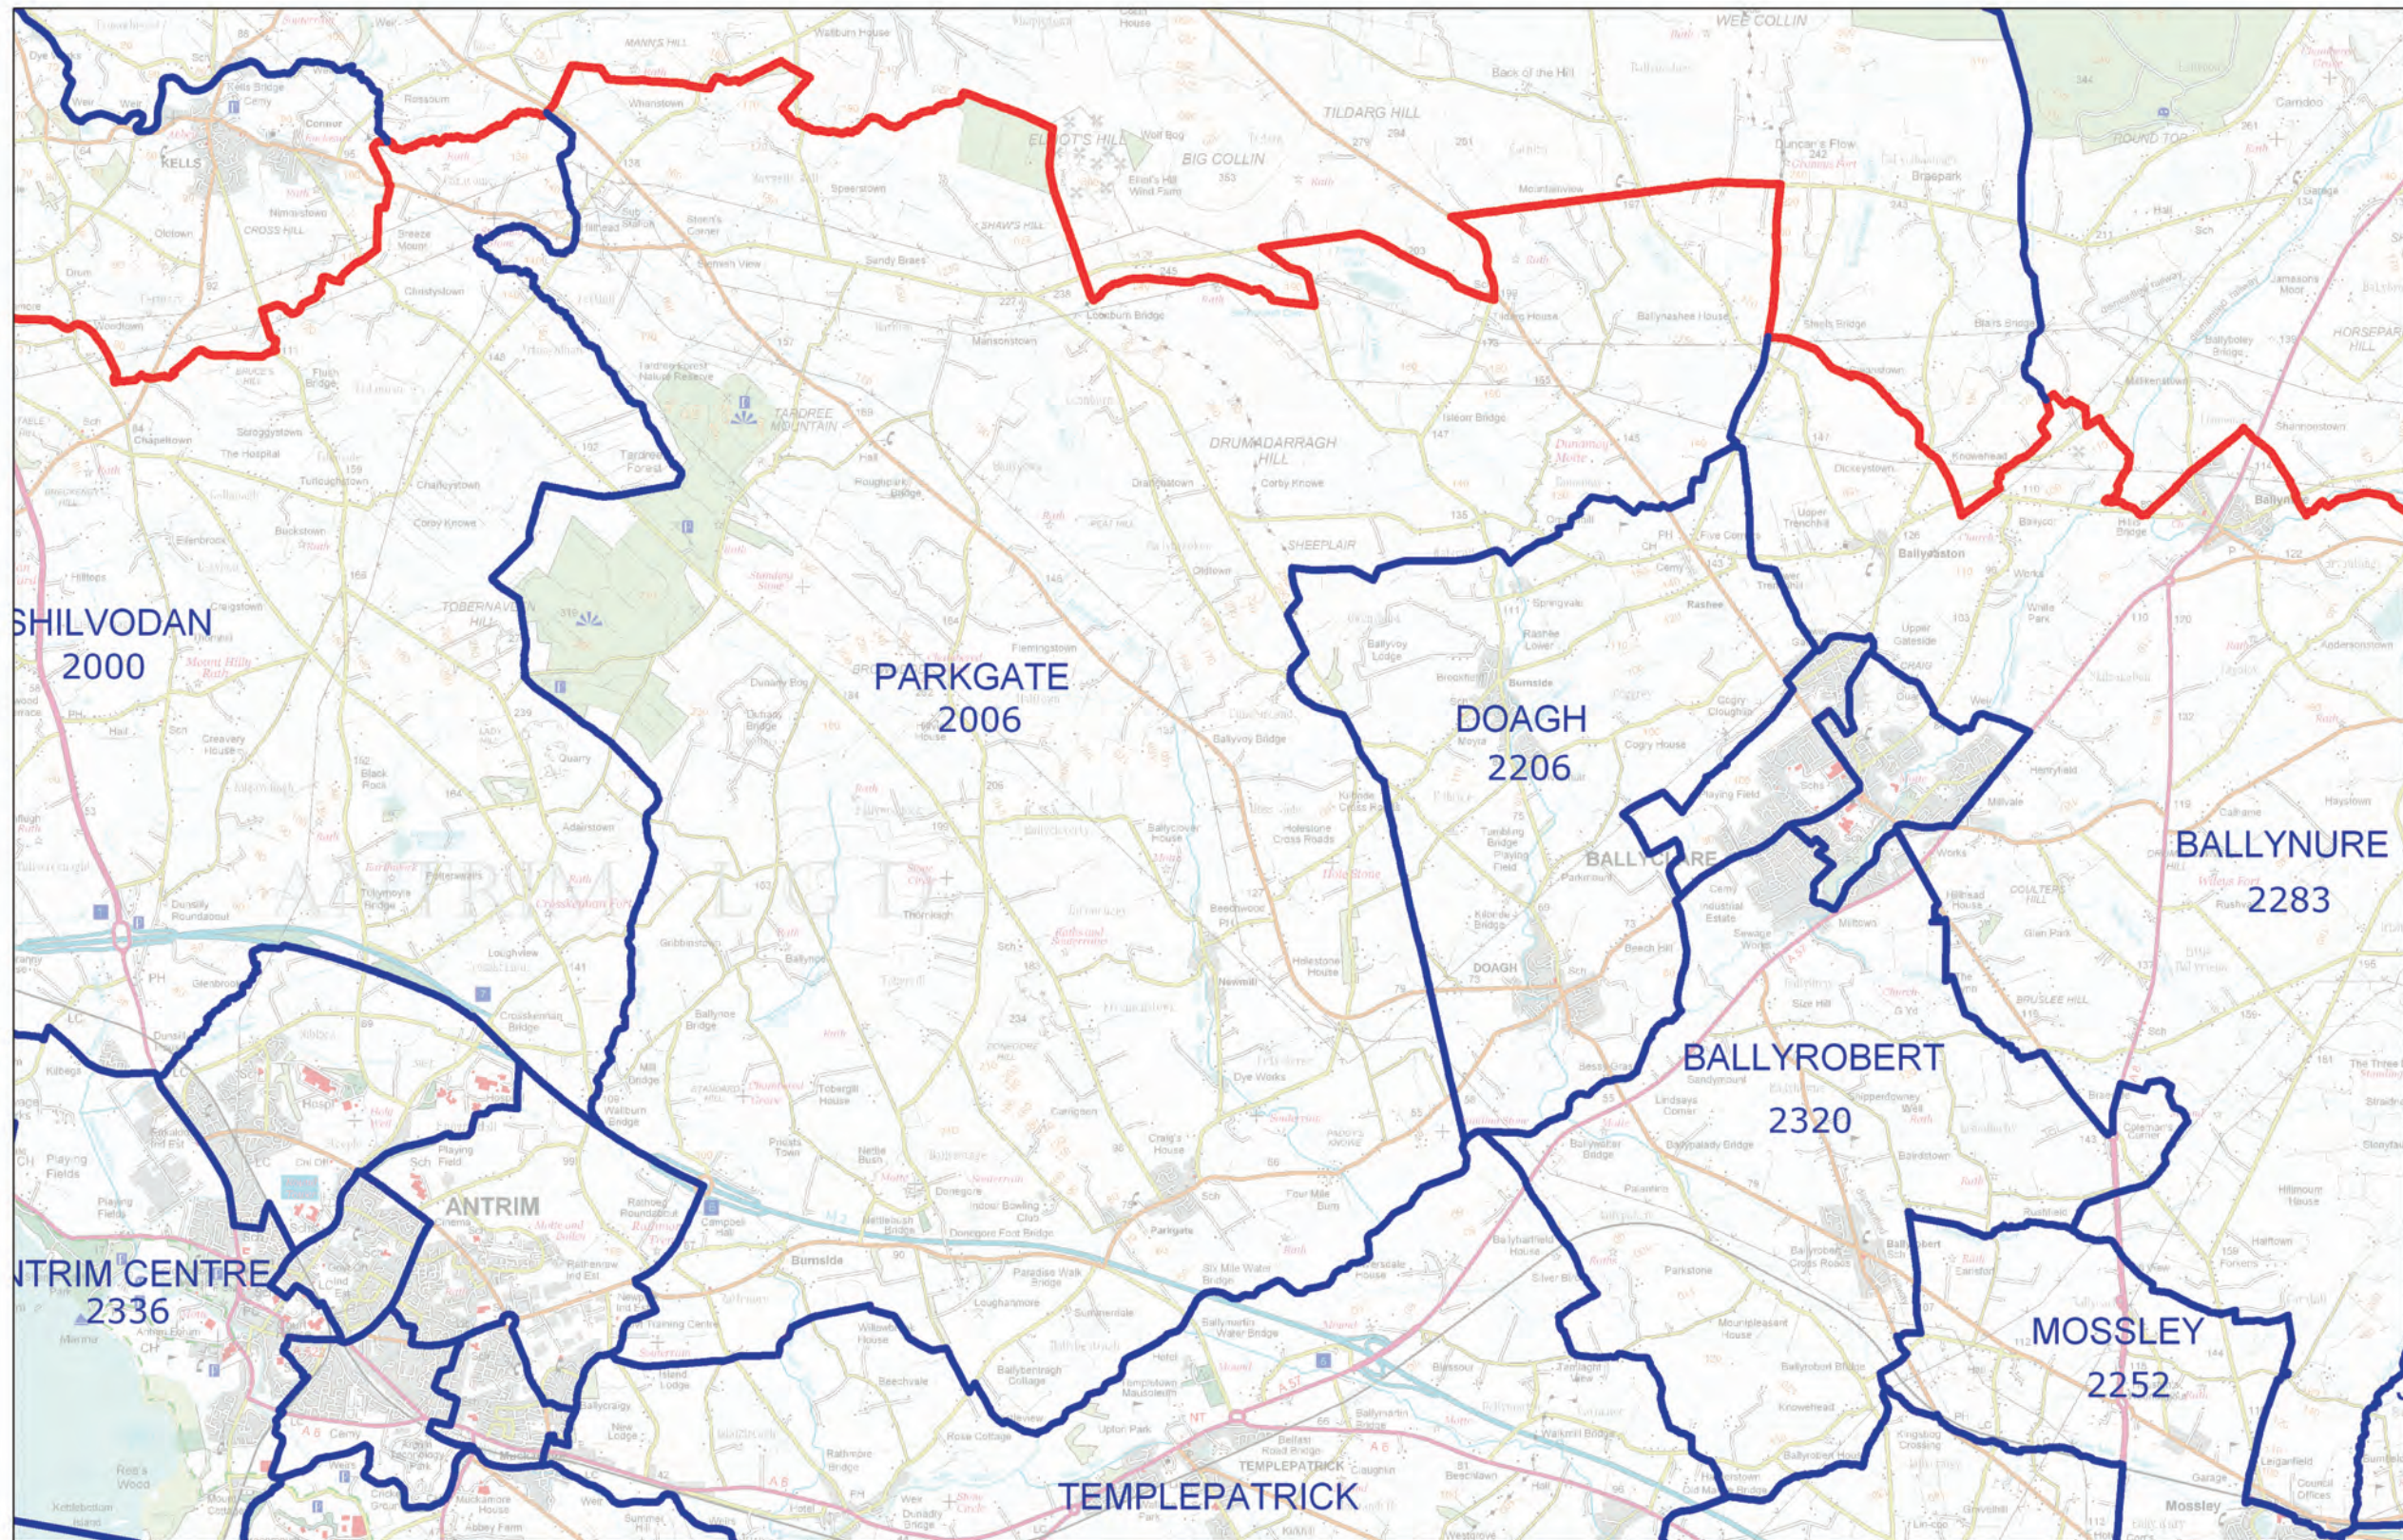

LOCAL GOVERNMENT BOUNDARIES COMMISSIONER FOR NORTHERN IRELAND

This map displays the proposed wards and their electorate totals within Antrim and Newtownabbey District Council.

Web: <http://www.lgbc-ni.org>