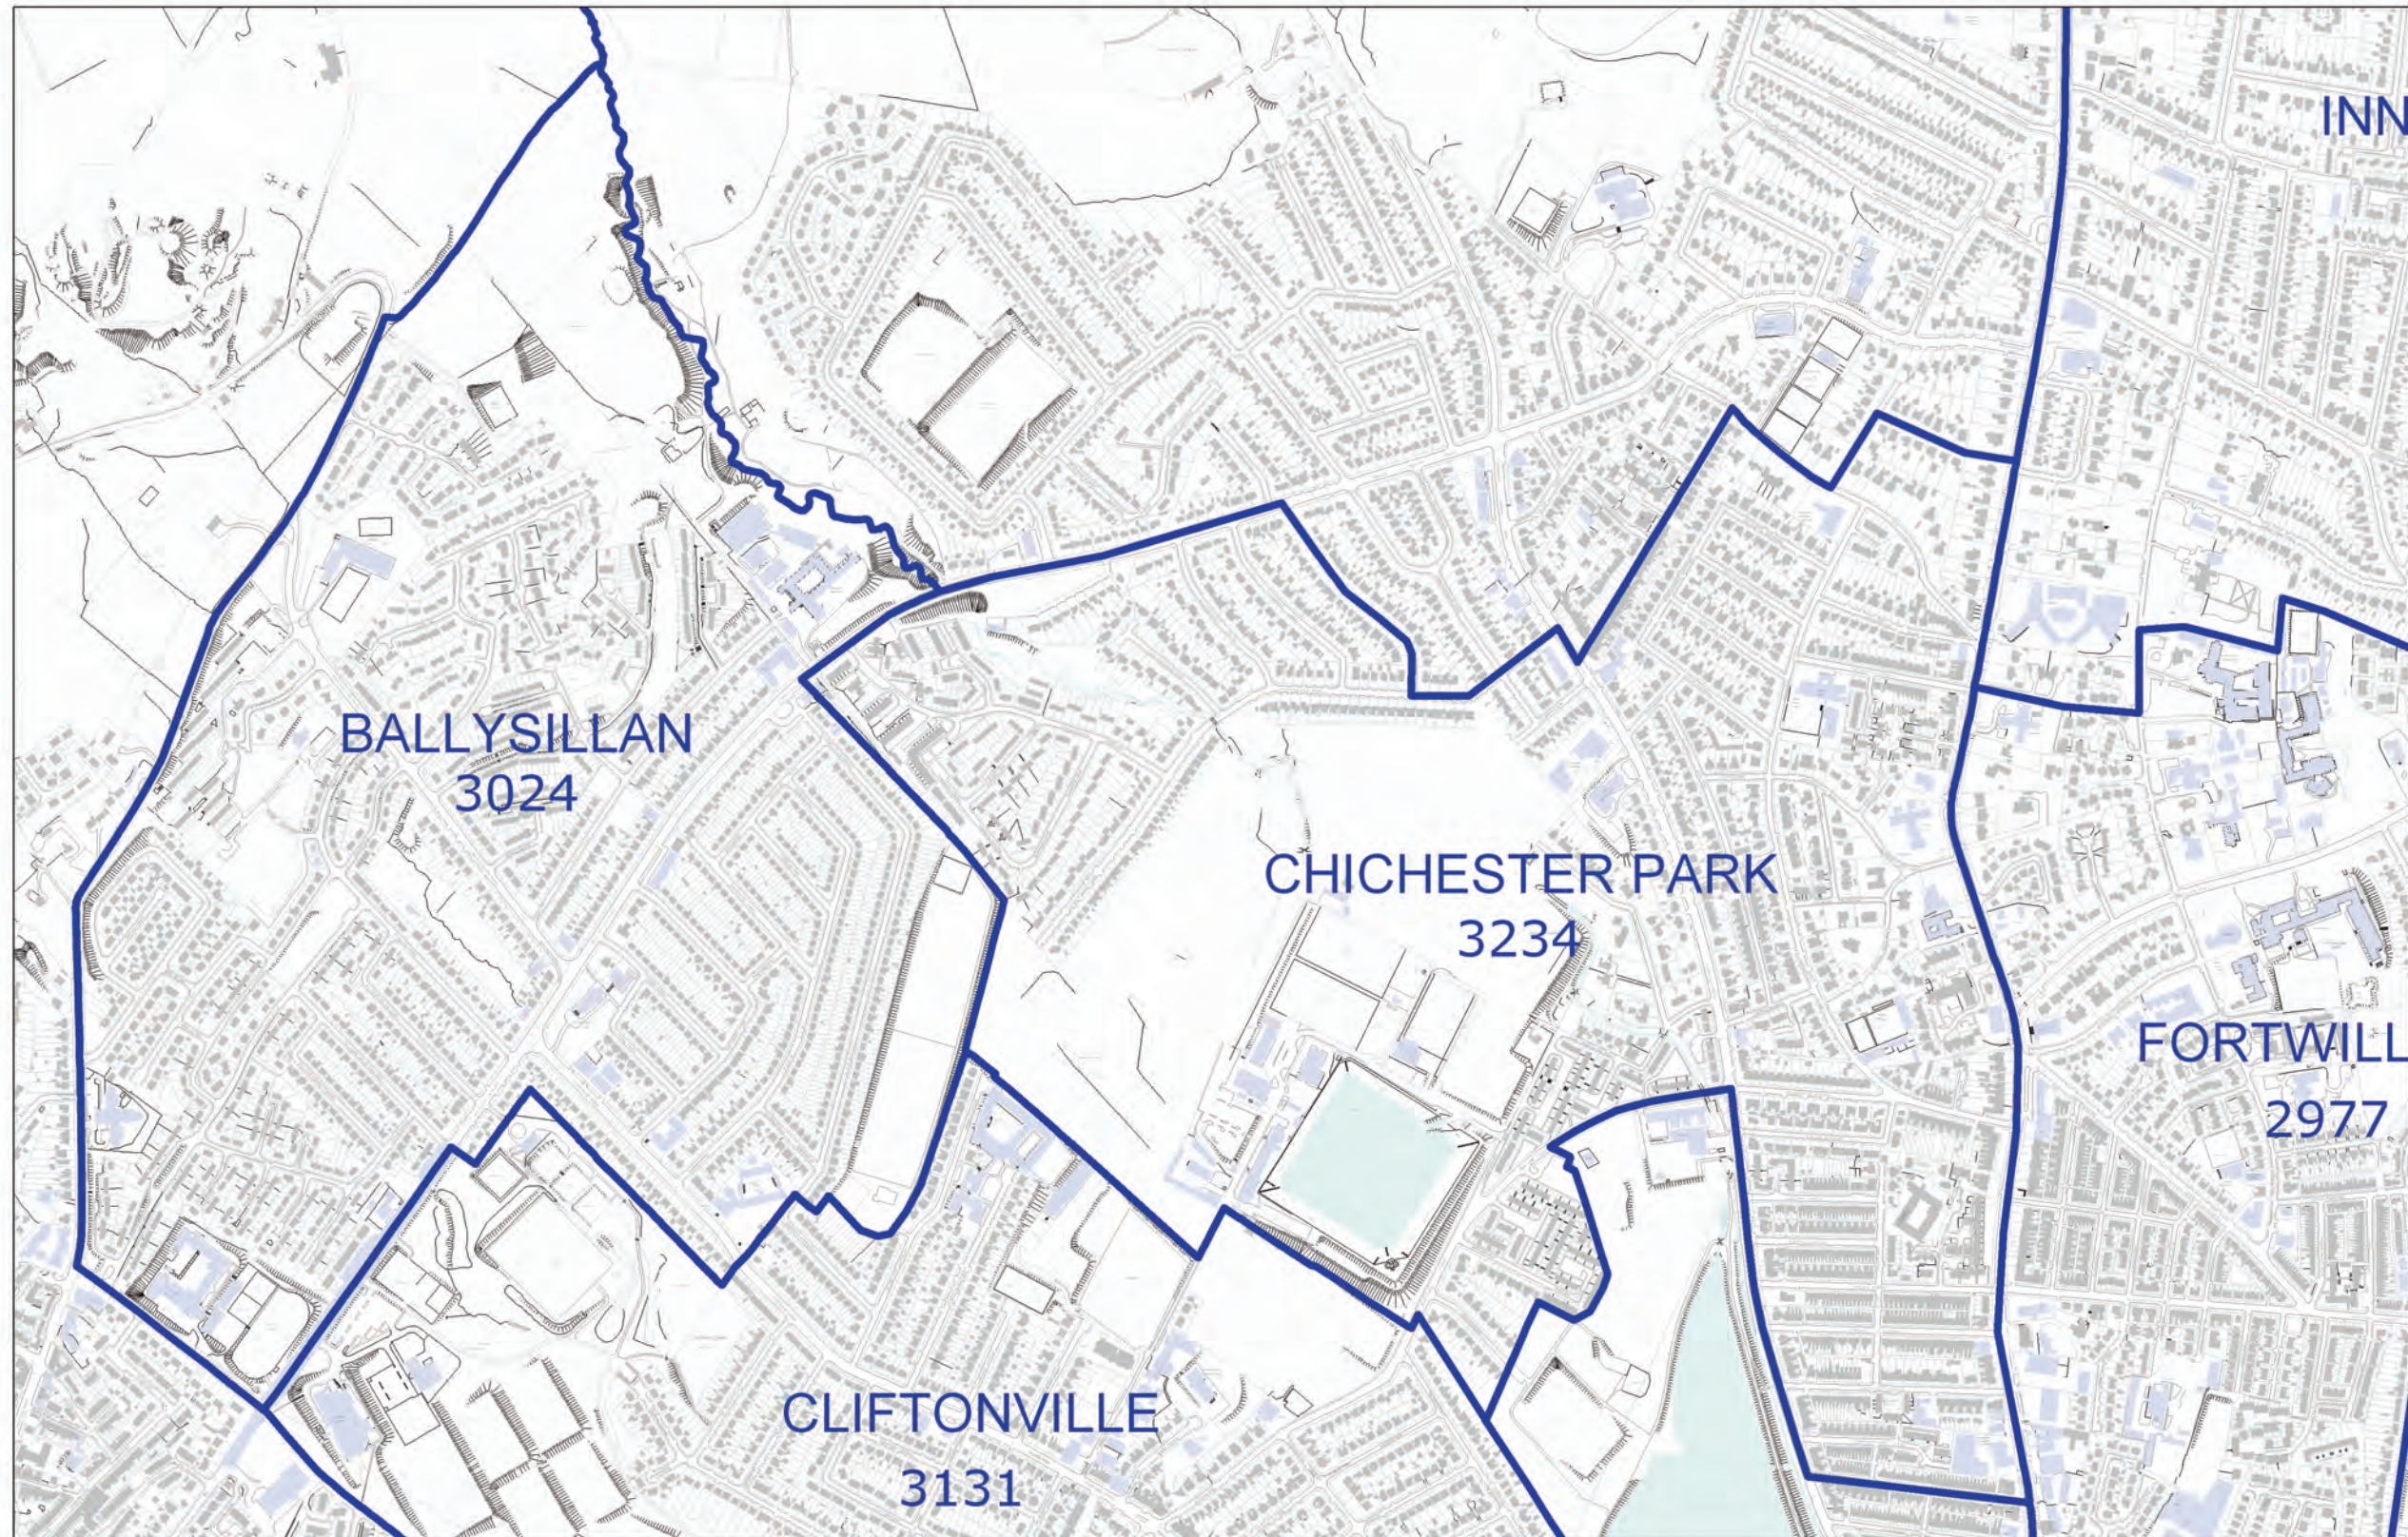

## LOCAL GOVERNMENT BOUNDARIES COMMISSIONER FOR NORTHERN IRELAND

This map displays the proposed wards and their electorate totals within Belfast City Council.

Web: <http://www.lgbc-ni.org>  
E-mail: [webmail@lgbc-ni.org](mailto:webmail@lgbc-ni.org)

— LOCAL GOVERNMENT DISTRICT  
— WARD

Due to the constraints of scale some ward names are not shown.

© Crown Copyright 2008