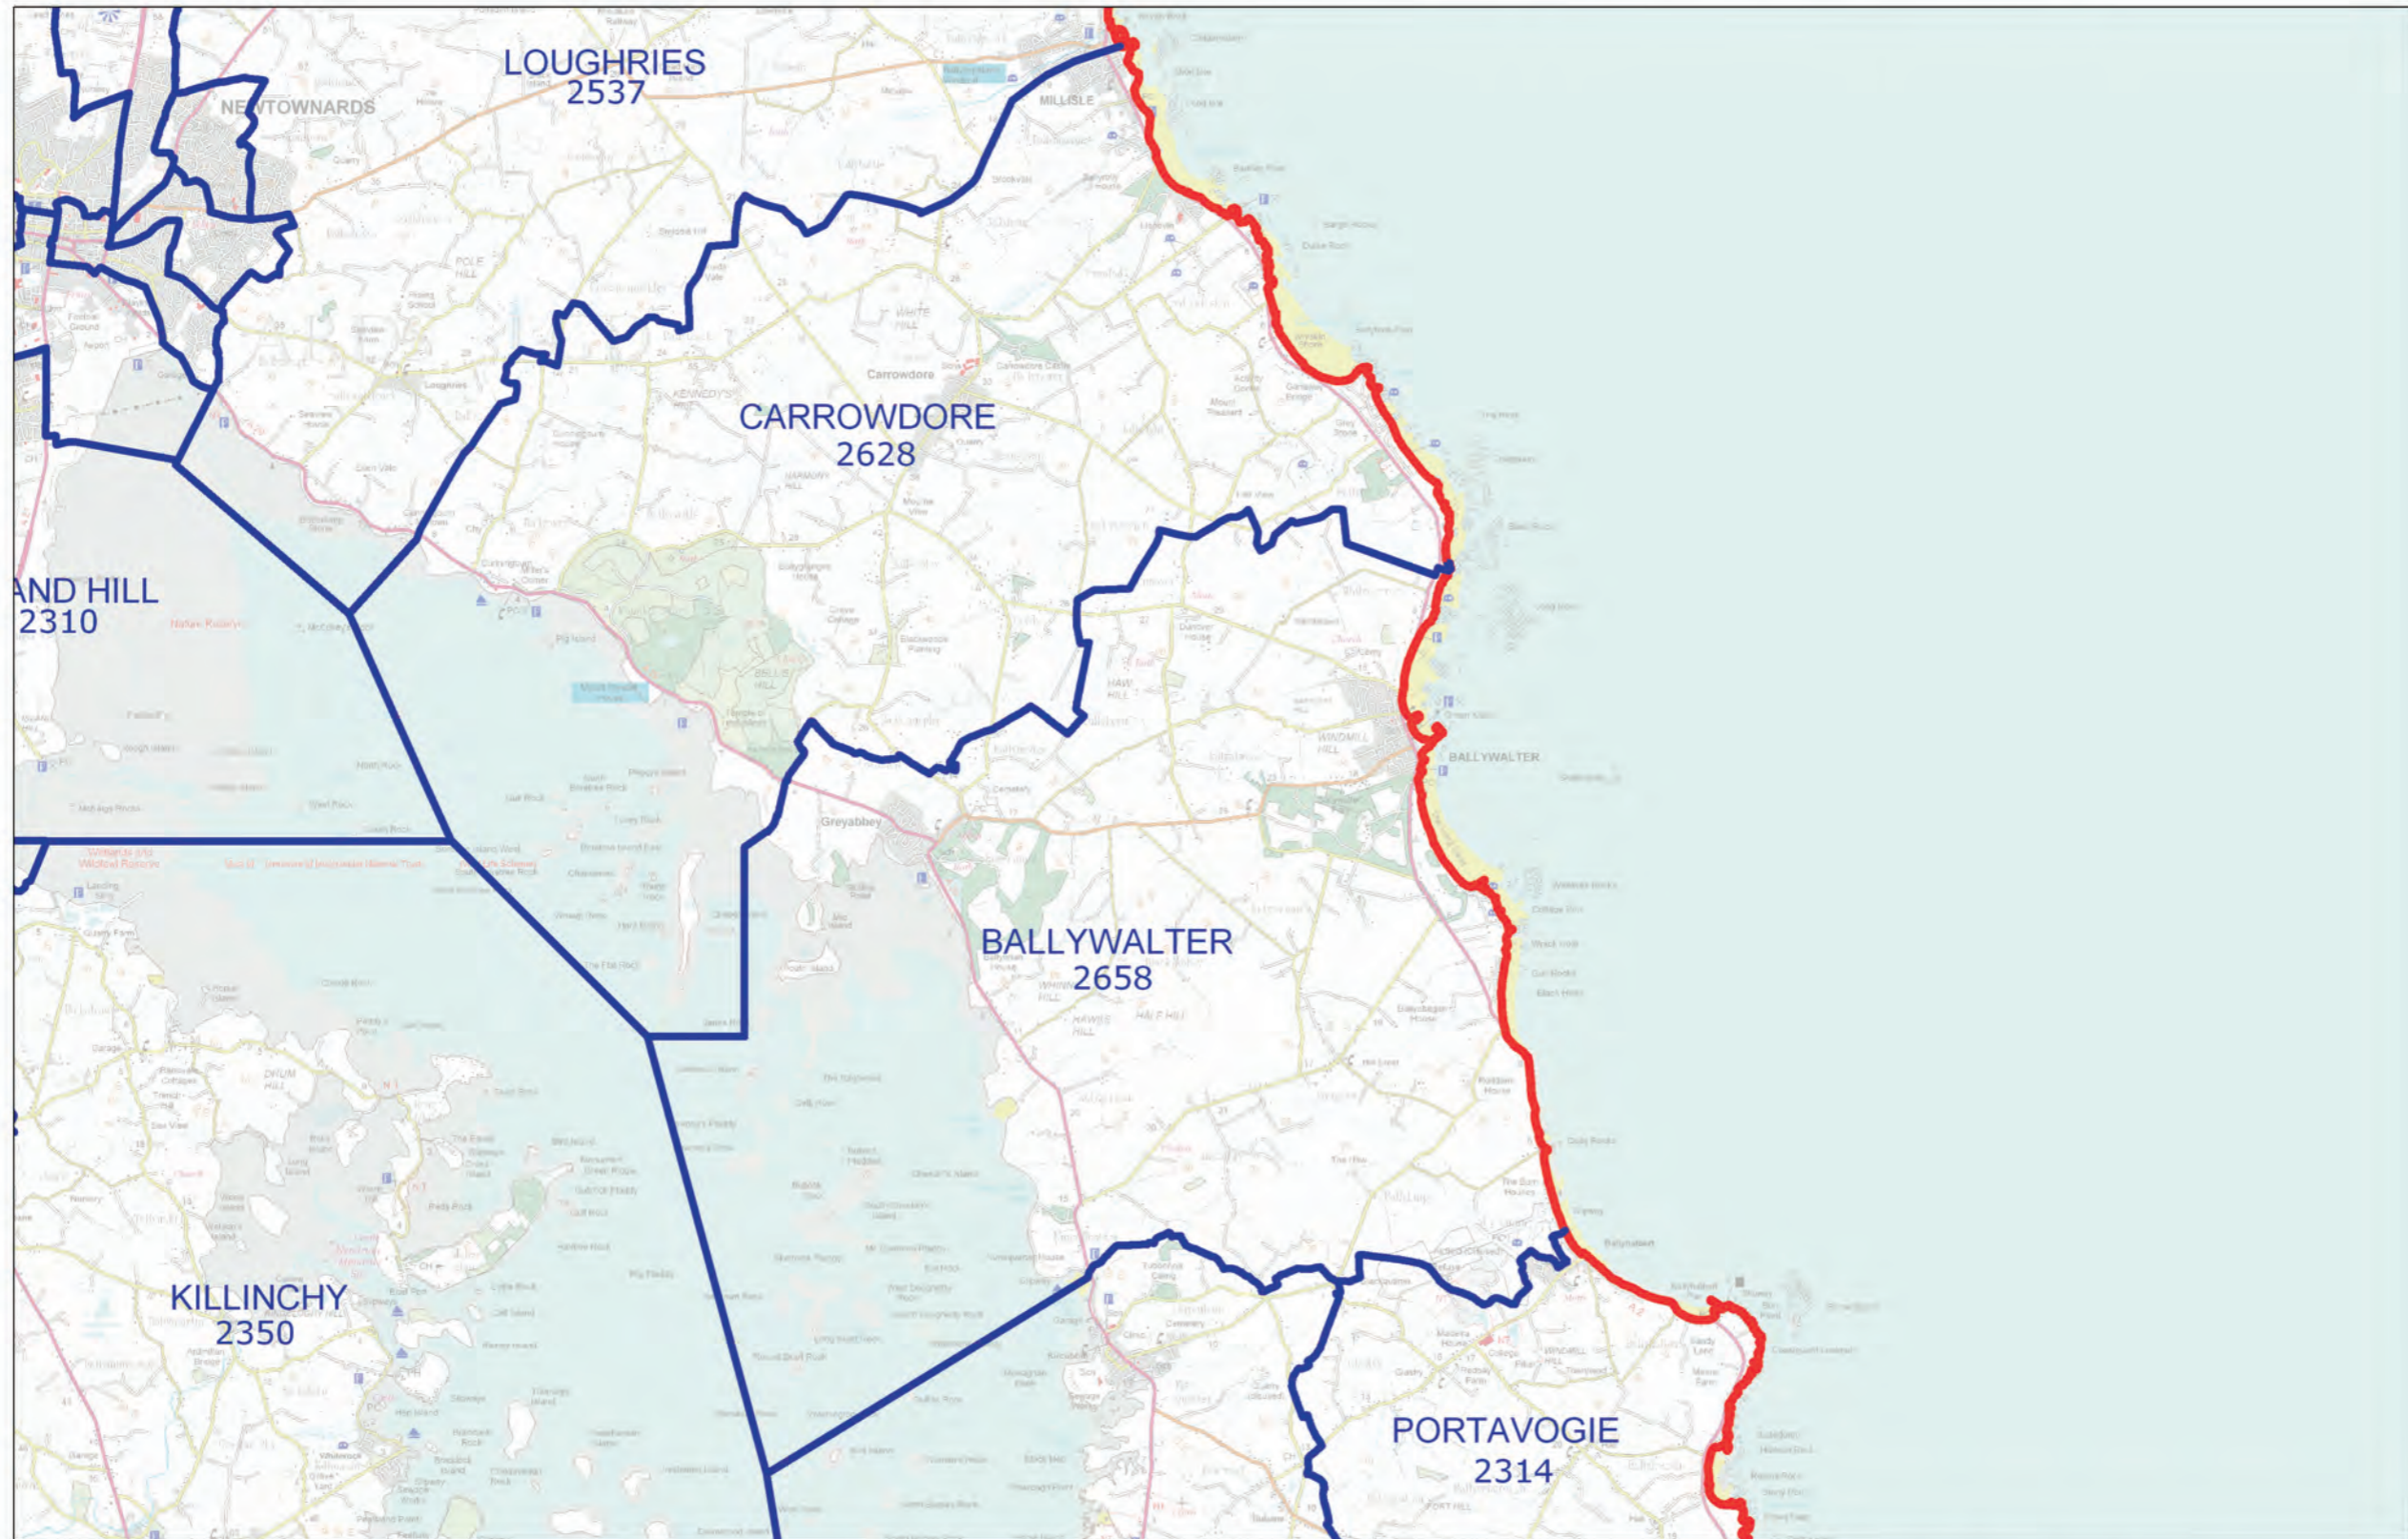

LOCAL GOVERNMENT BOUNDARIES COMMISSIONER FOR NORTHERN IRELAND

This map displays the proposed wards and their electorate totals within Ards and North Down District Council.

Web: <http://www.lgbc-ni.org>
E-mail: webmail@lgbc-ni.org

— LOCAL GOVERNMENT DISTRICT
— WARD

Due to the constraints of scale some ward names are not shown.

© Crown Copyright 2008