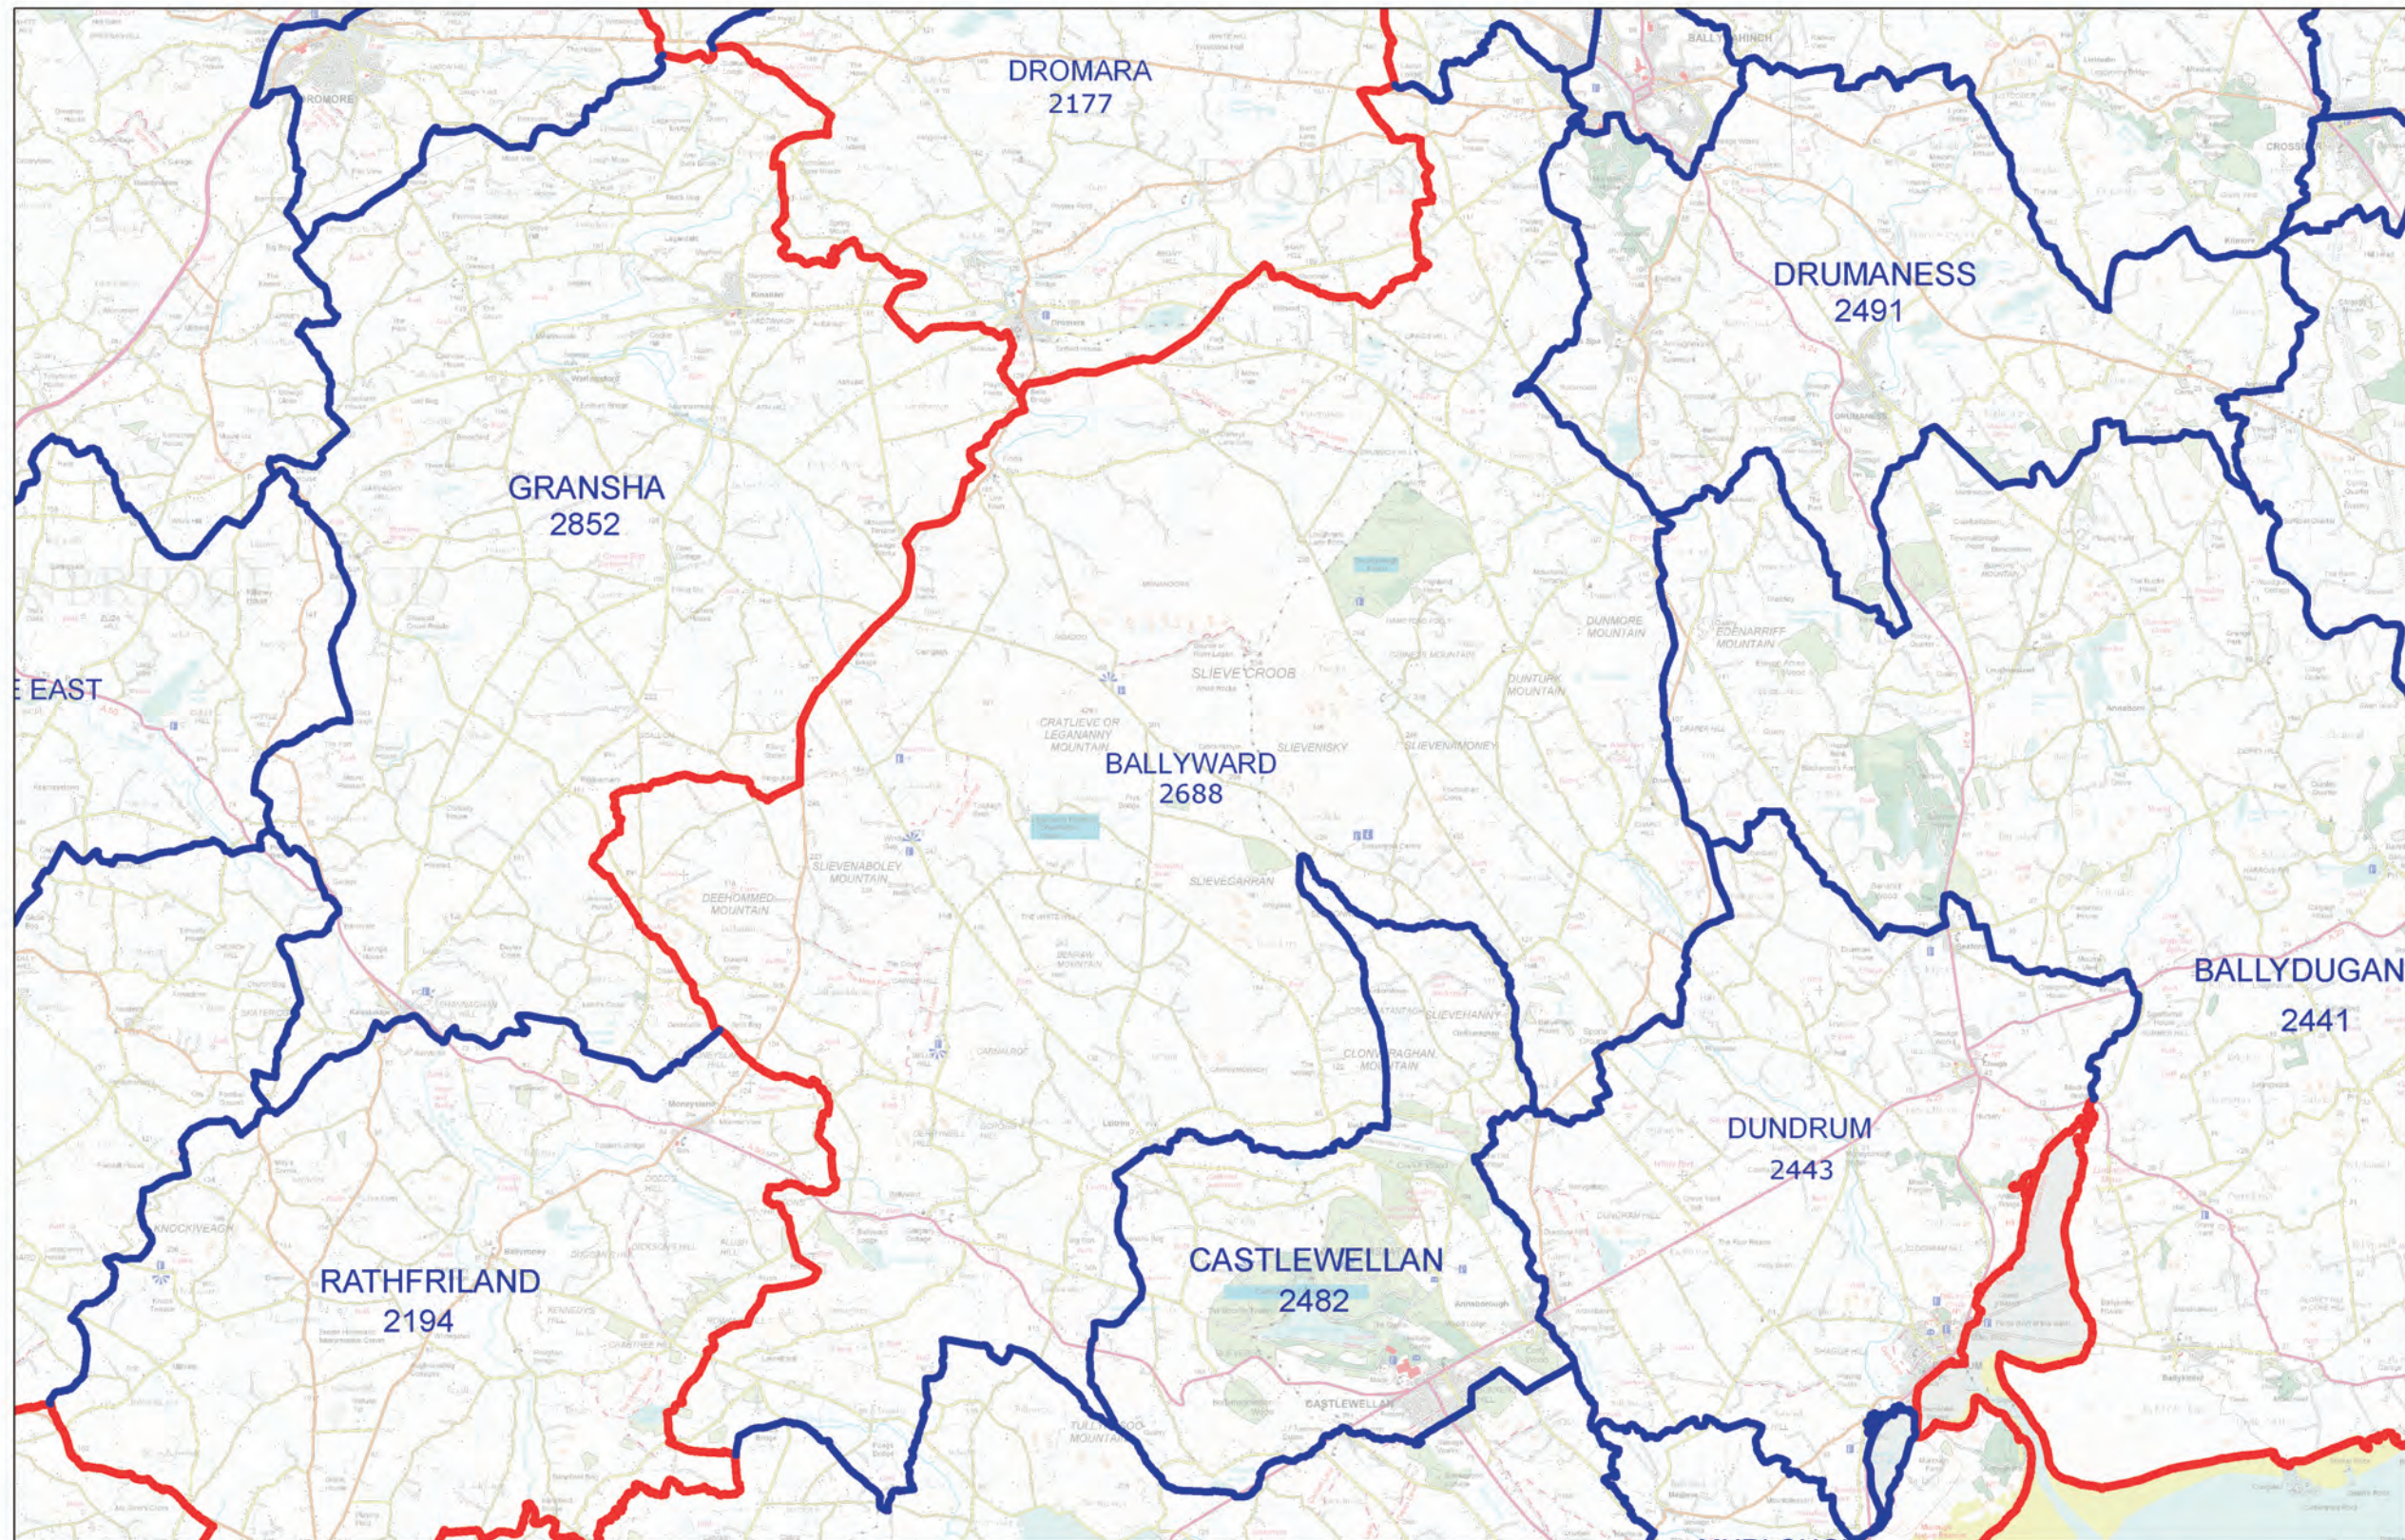

LOCAL GOVERNMENT BOUNDARIES COMMISSIONER FOR NORTHERN IRELAND

This map displays the proposed wards and their electorate totals within Newry City and Down District Council.

Web: <http://www.lgbc-ni.org>

E-mail: webmail@lgbc-ni.org

— LOCAL GOVERNMENT DISTRICT
— WARD

Due to the constraints of scale some ward names are not shown.

© Crown Copyright 2008