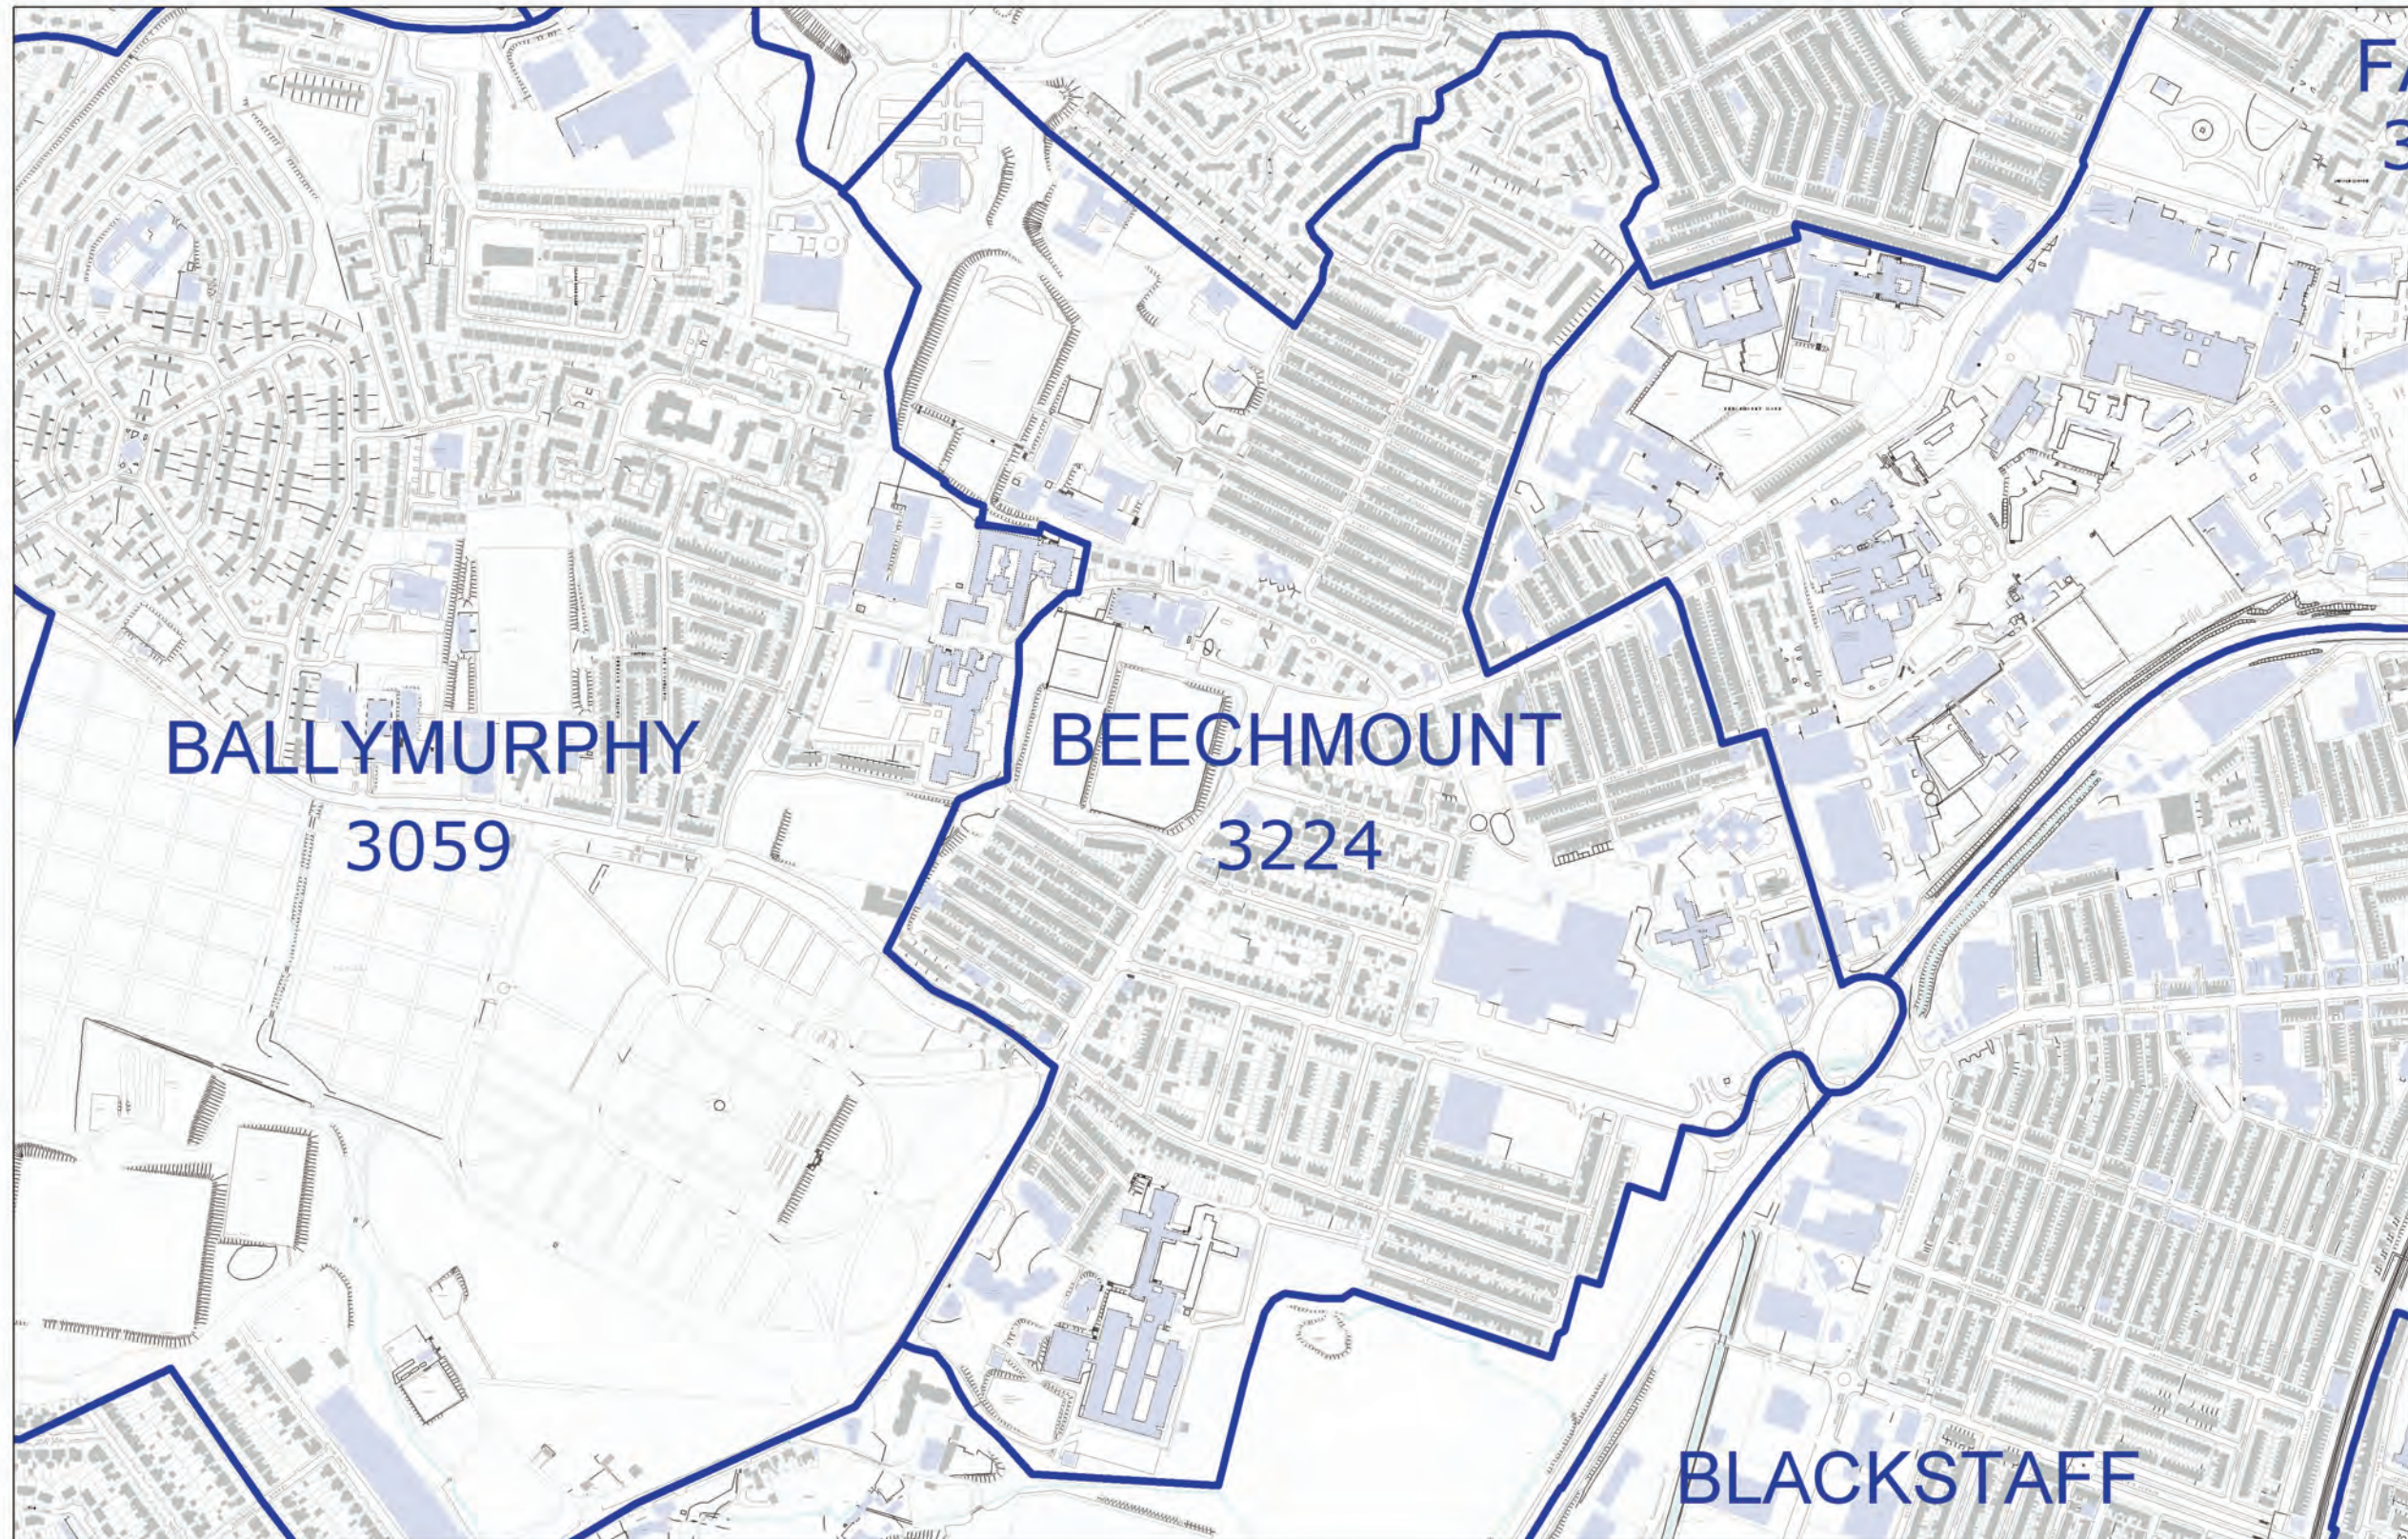

LOCAL GOVERNMENT BOUNDARIES COMMISSIONER FOR NORTHERN IRELAND

This map displays the proposed wards and their electorate totals within Belfast City Council.

Web: <http://www.lgbc-ni.org>
E-mail: webmail@lgbc-ni.org

— LOCAL GOVERNMENT DISTRICT
— WARD

Due to the constraints of scale some ward names are not shown.

© Crown Copyright 2008