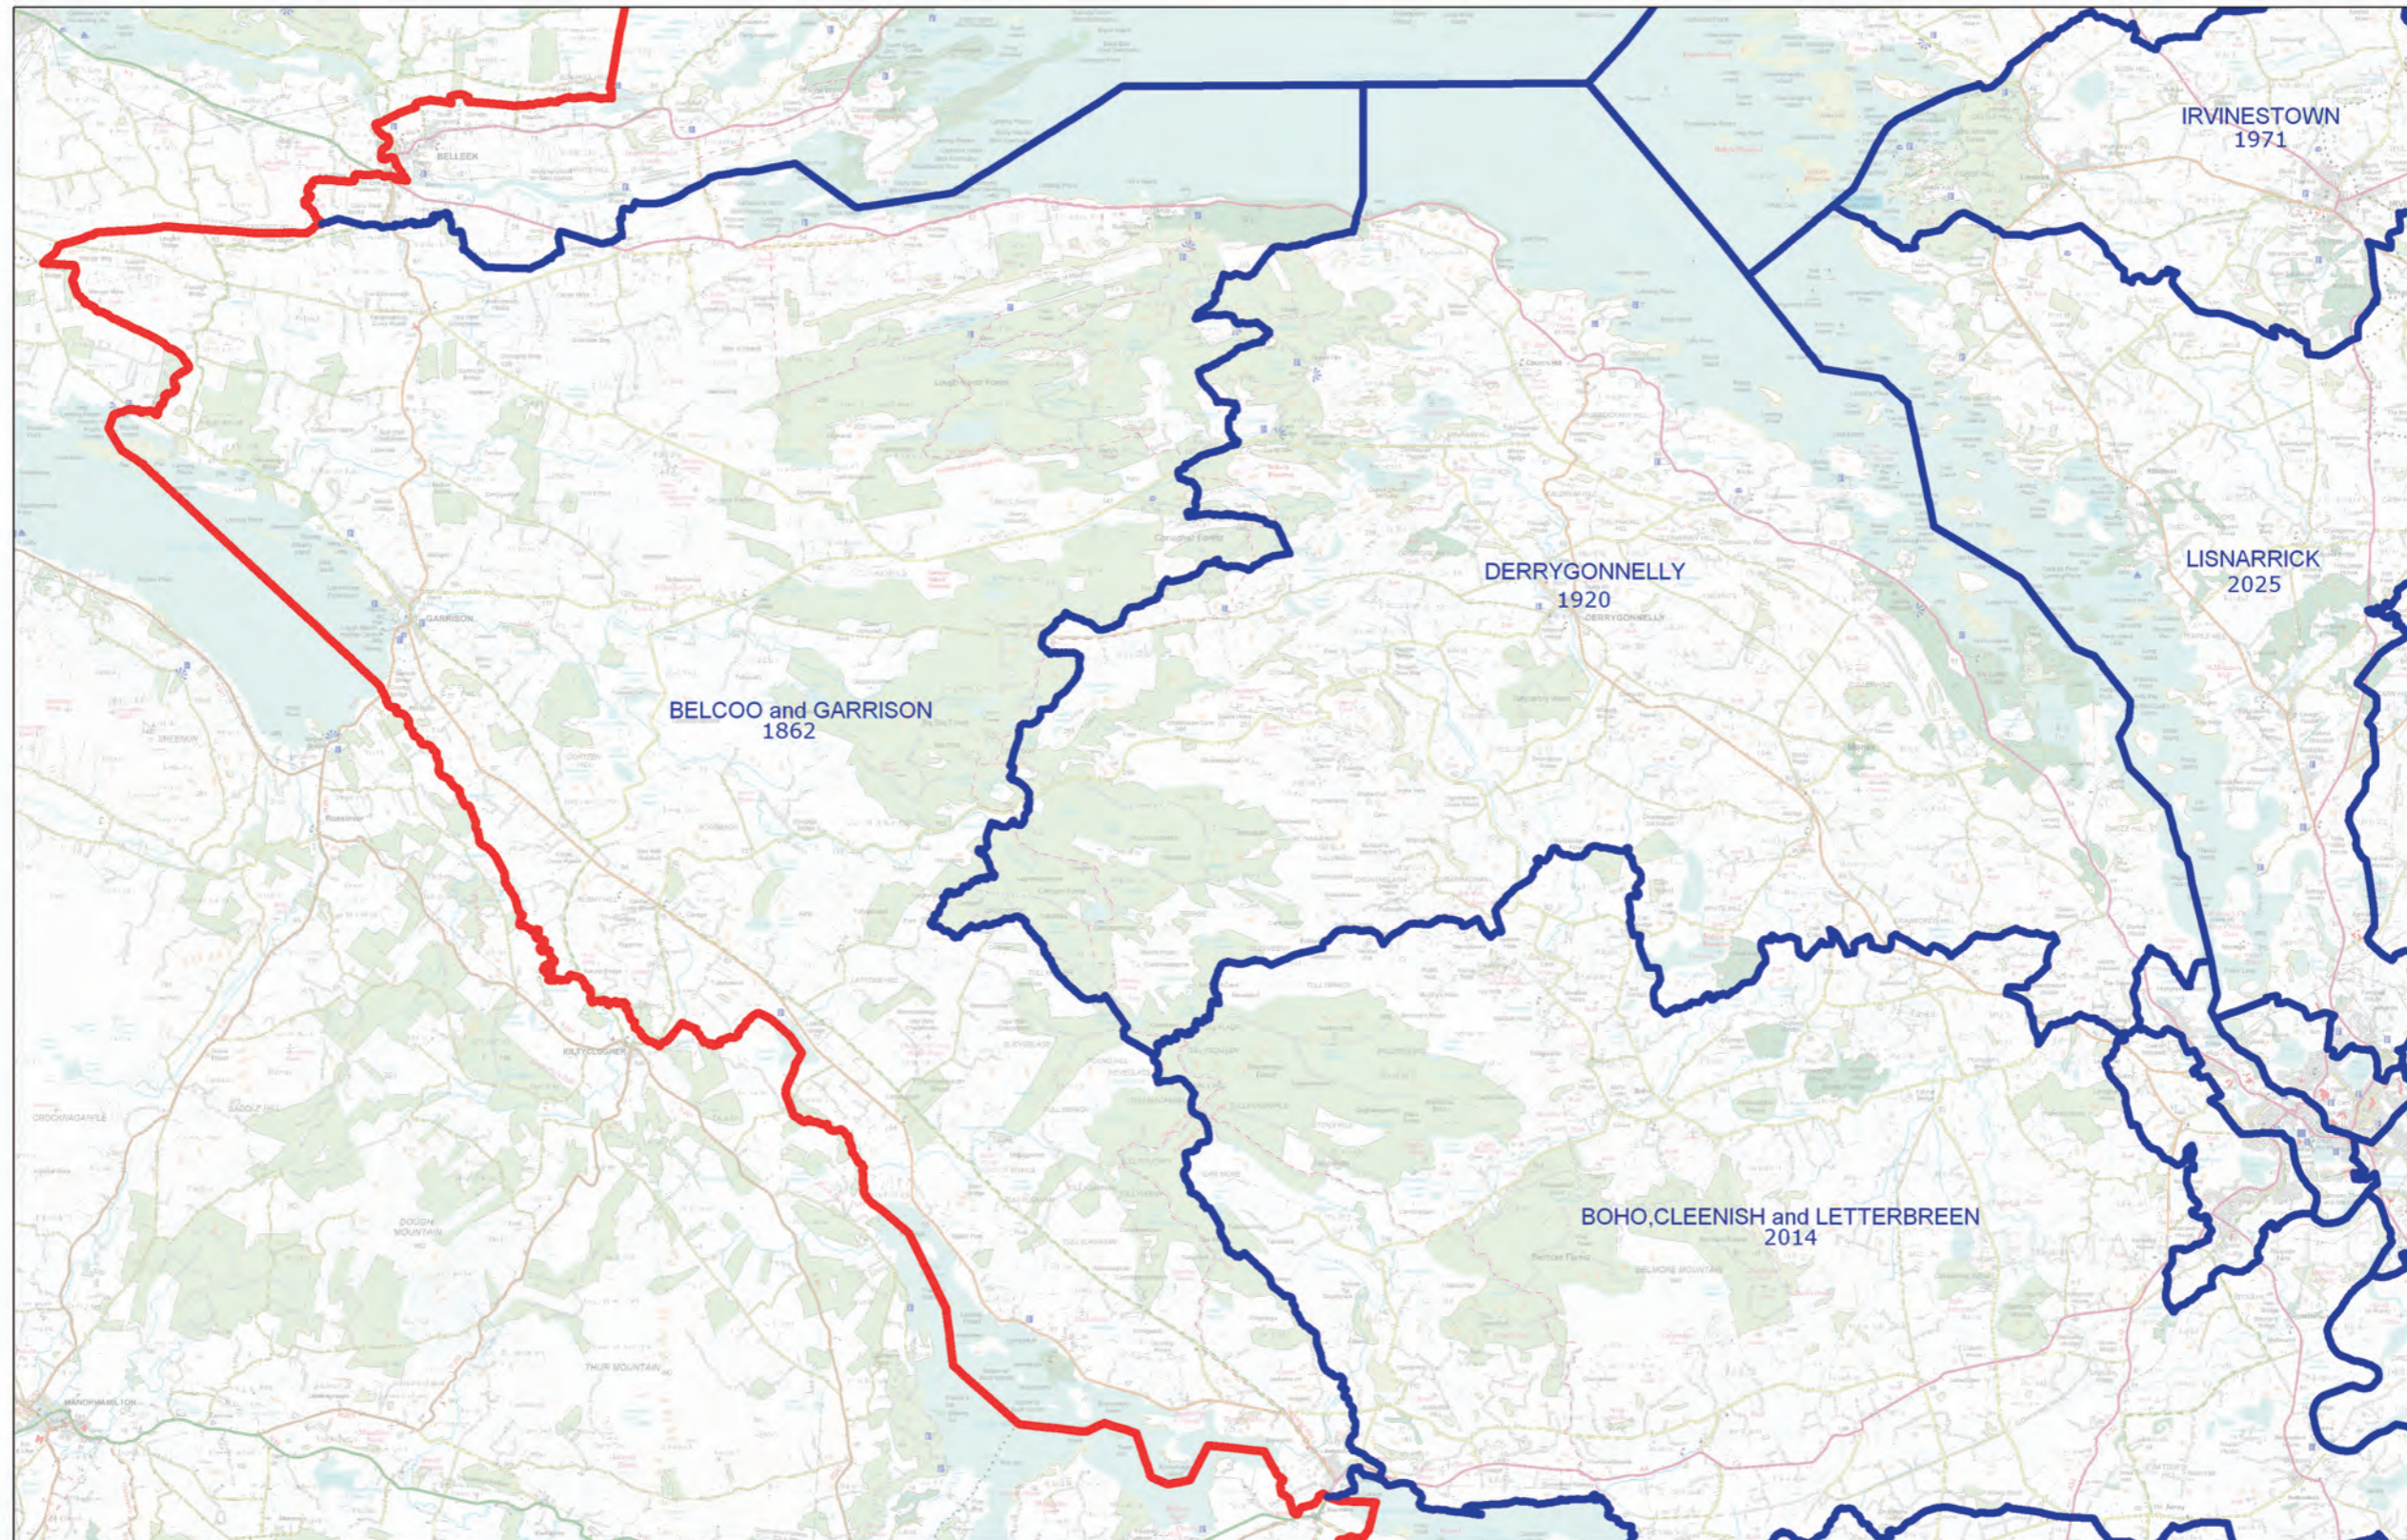

## LOCAL GOVERNMENT BOUNDARIES COMMISSIONER FOR NORTHERN IRELAND

This map displays the proposed wards and their electorate totals within Fermanagh and Omagh District Council.

Web: <http://www.lgbc-ni.org>  
E-mail: [webmail@lgbc-ni.org](mailto:webmail@lgbc-ni.org)

— LOCAL GOVERNMENT DISTRICT  
— WARD

Due to the constraints of scale some ward names are not shown.

© Crown Copyright 2008