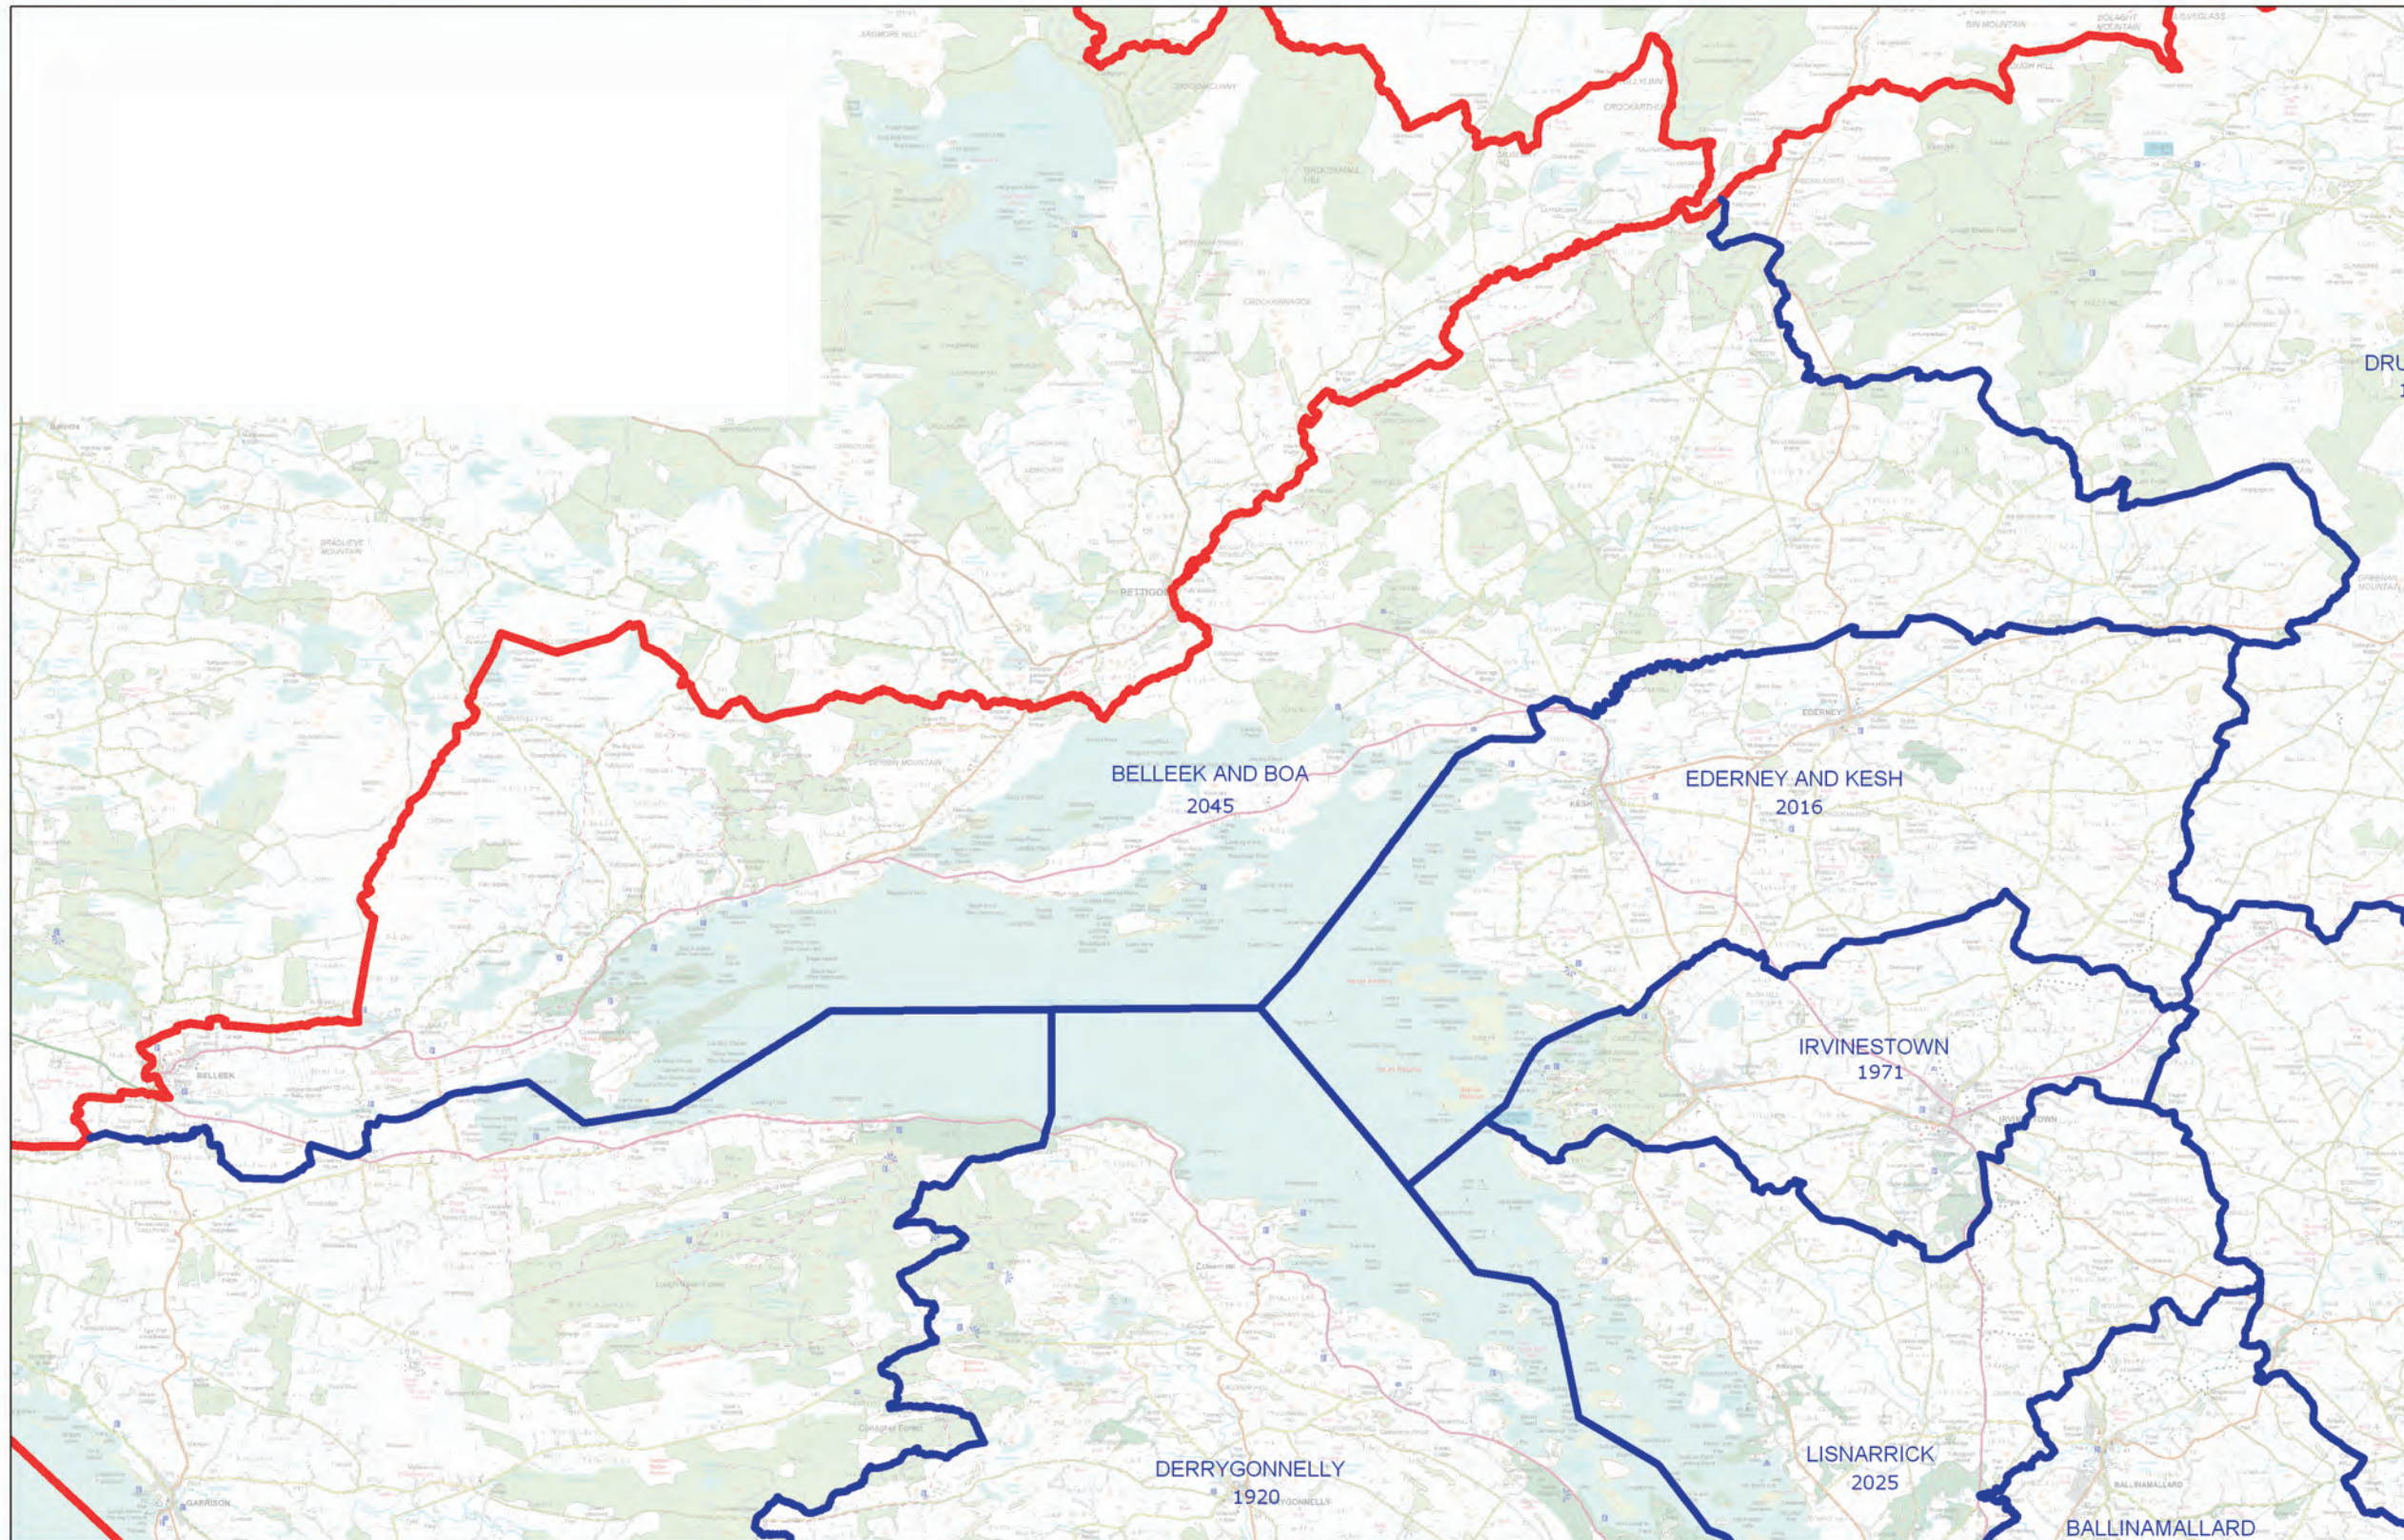

## LOCAL GOVERNMENT BOUNDARIES COMMISSIONER FOR NORTHERN IRELAND

This map displays the proposed wards and their electorate totals within Fermanagh and Omagh District Council.

Web: <http://www.lgbc-ni.org>  
E-mail: [webmail@lgbc-ni.org](mailto:webmail@lgbc-ni.org)

— LOCAL GOVERNMENT DISTRICT  
— WARD

Due to the constraints of scale some ward names are not shown.

© Crown Copyright 2008