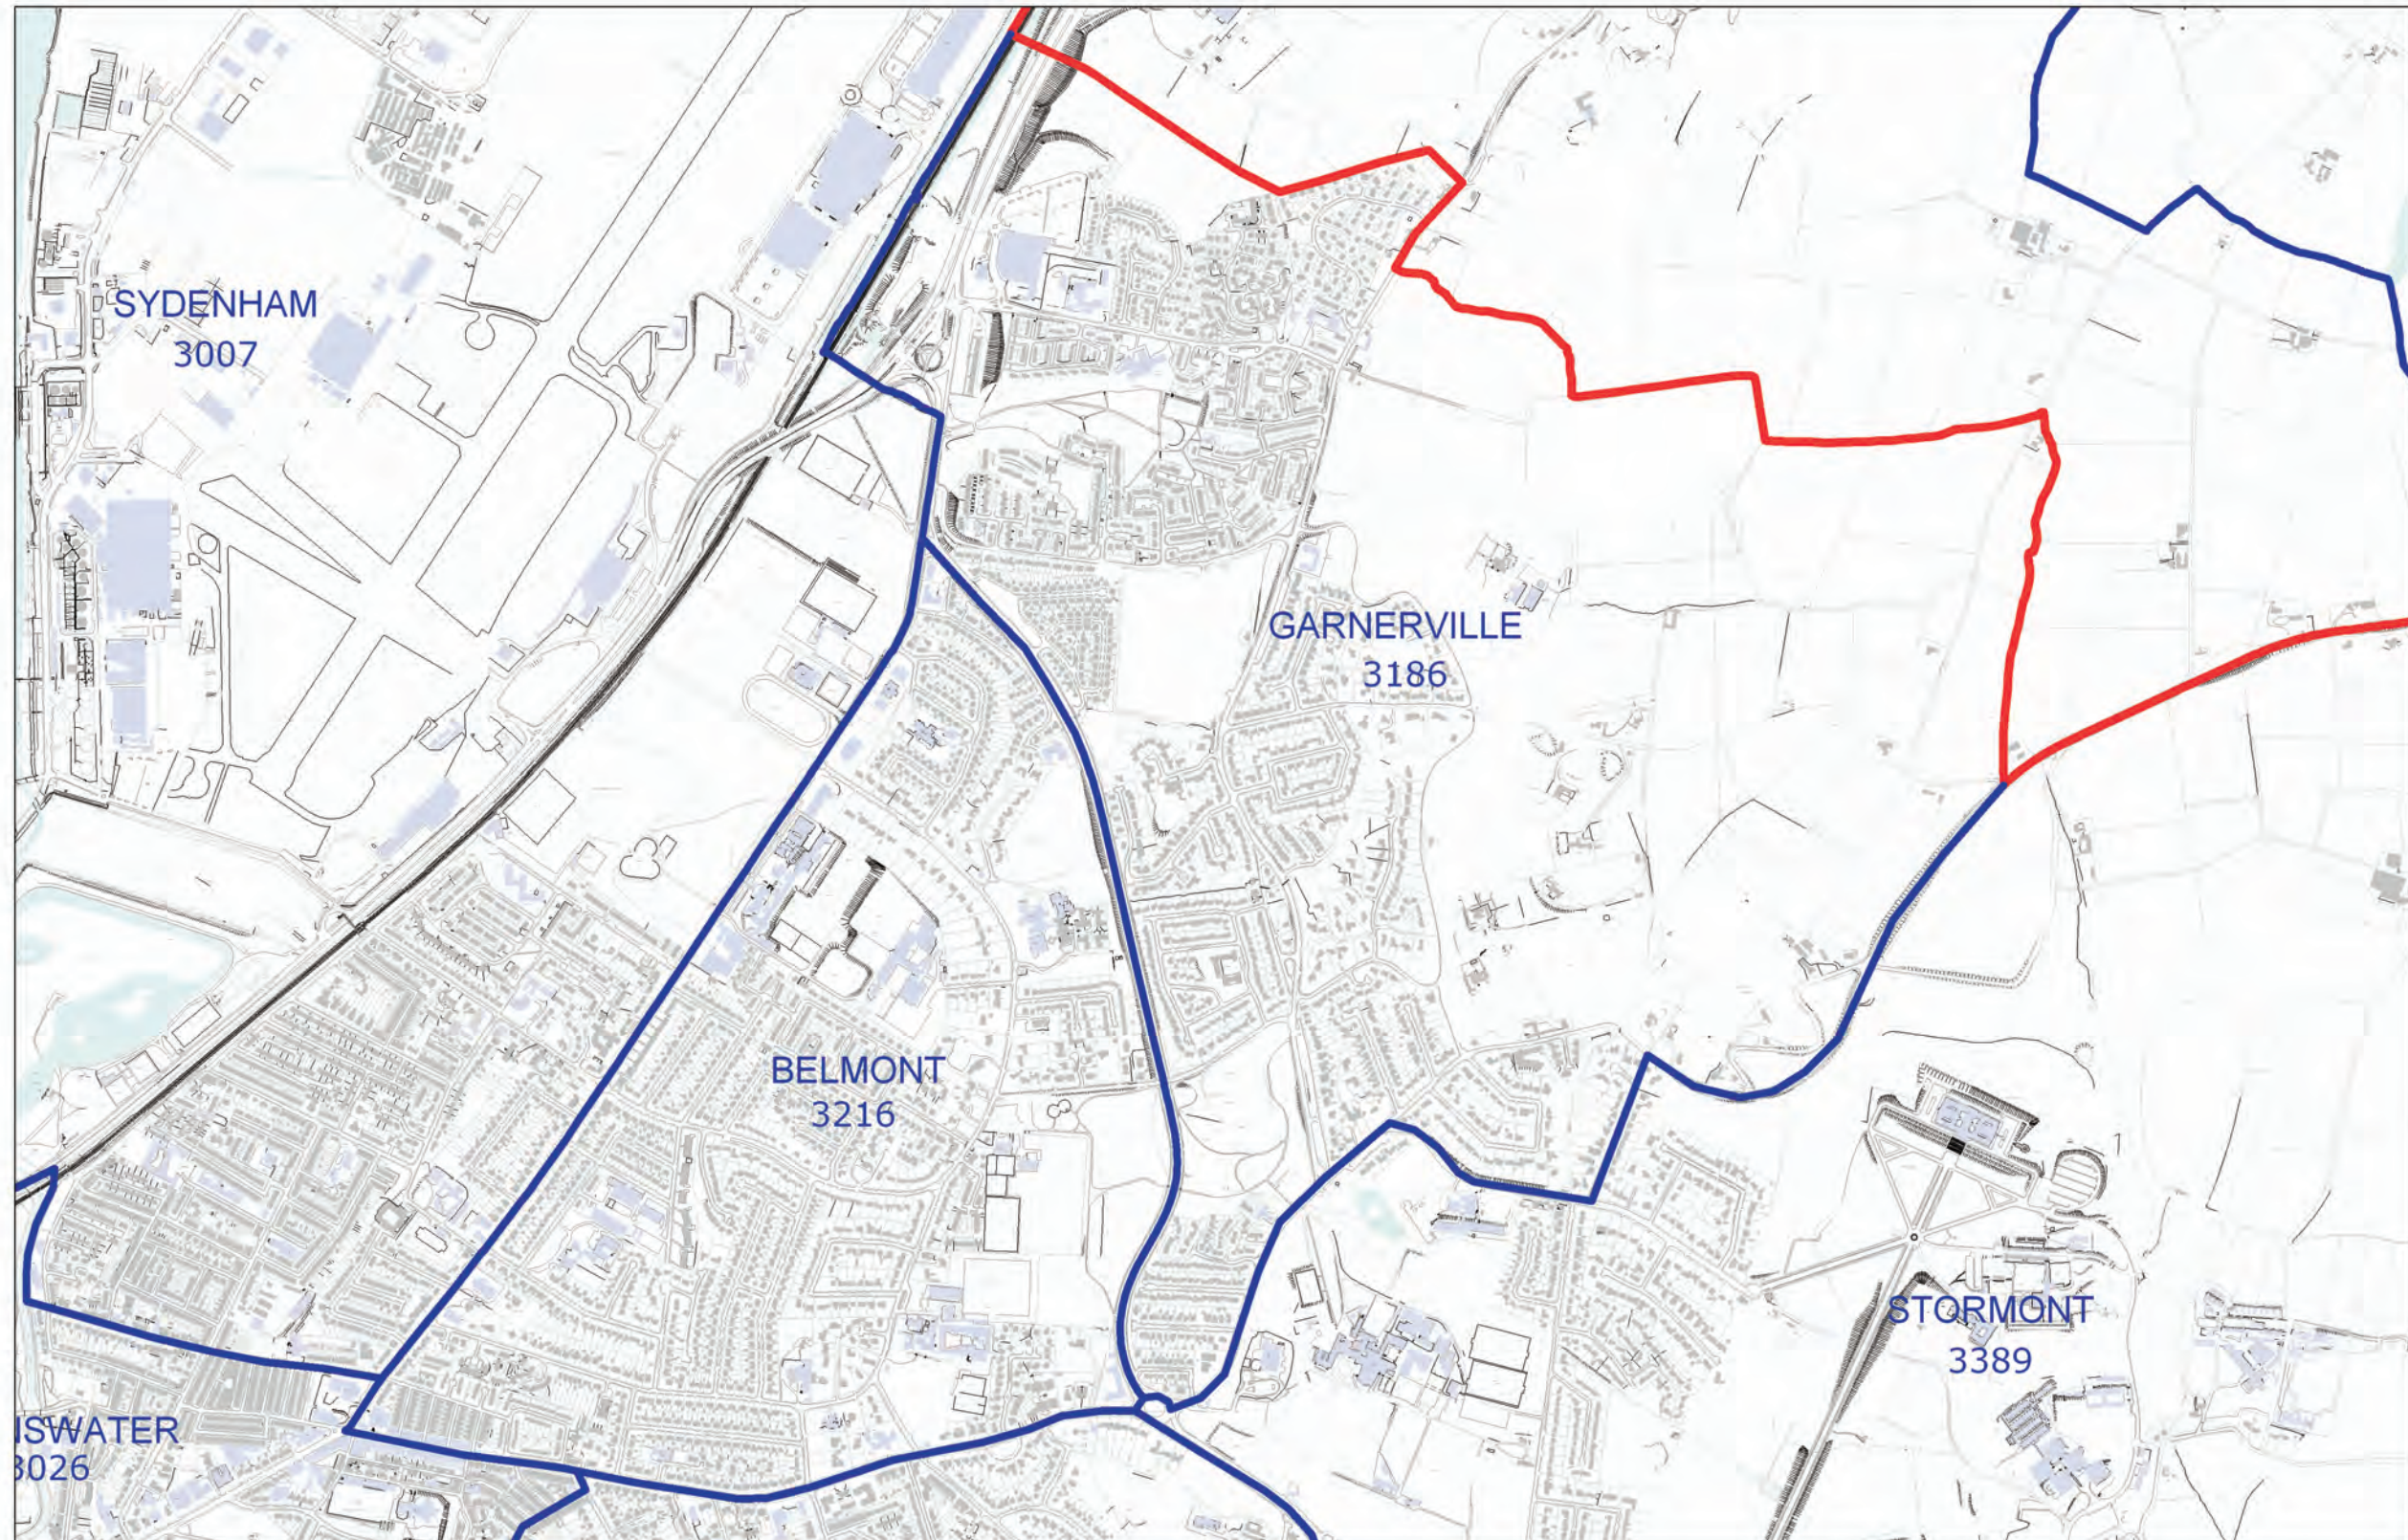

LOCAL GOVERNMENT BOUNDARIES COMMISSIONER FOR NORTHERN IRELAND

This map displays the proposed wards and their electorate totals within Belfast City Council.

Web: <http://www.lgbc-ni.org>
E-mail: webmail@lgbc-ni.org

— LOCAL GOVERNMENT DISTRICT
— WARD

Due to the constraints of scale some ward names are not shown.

© Crown Copyright 2008