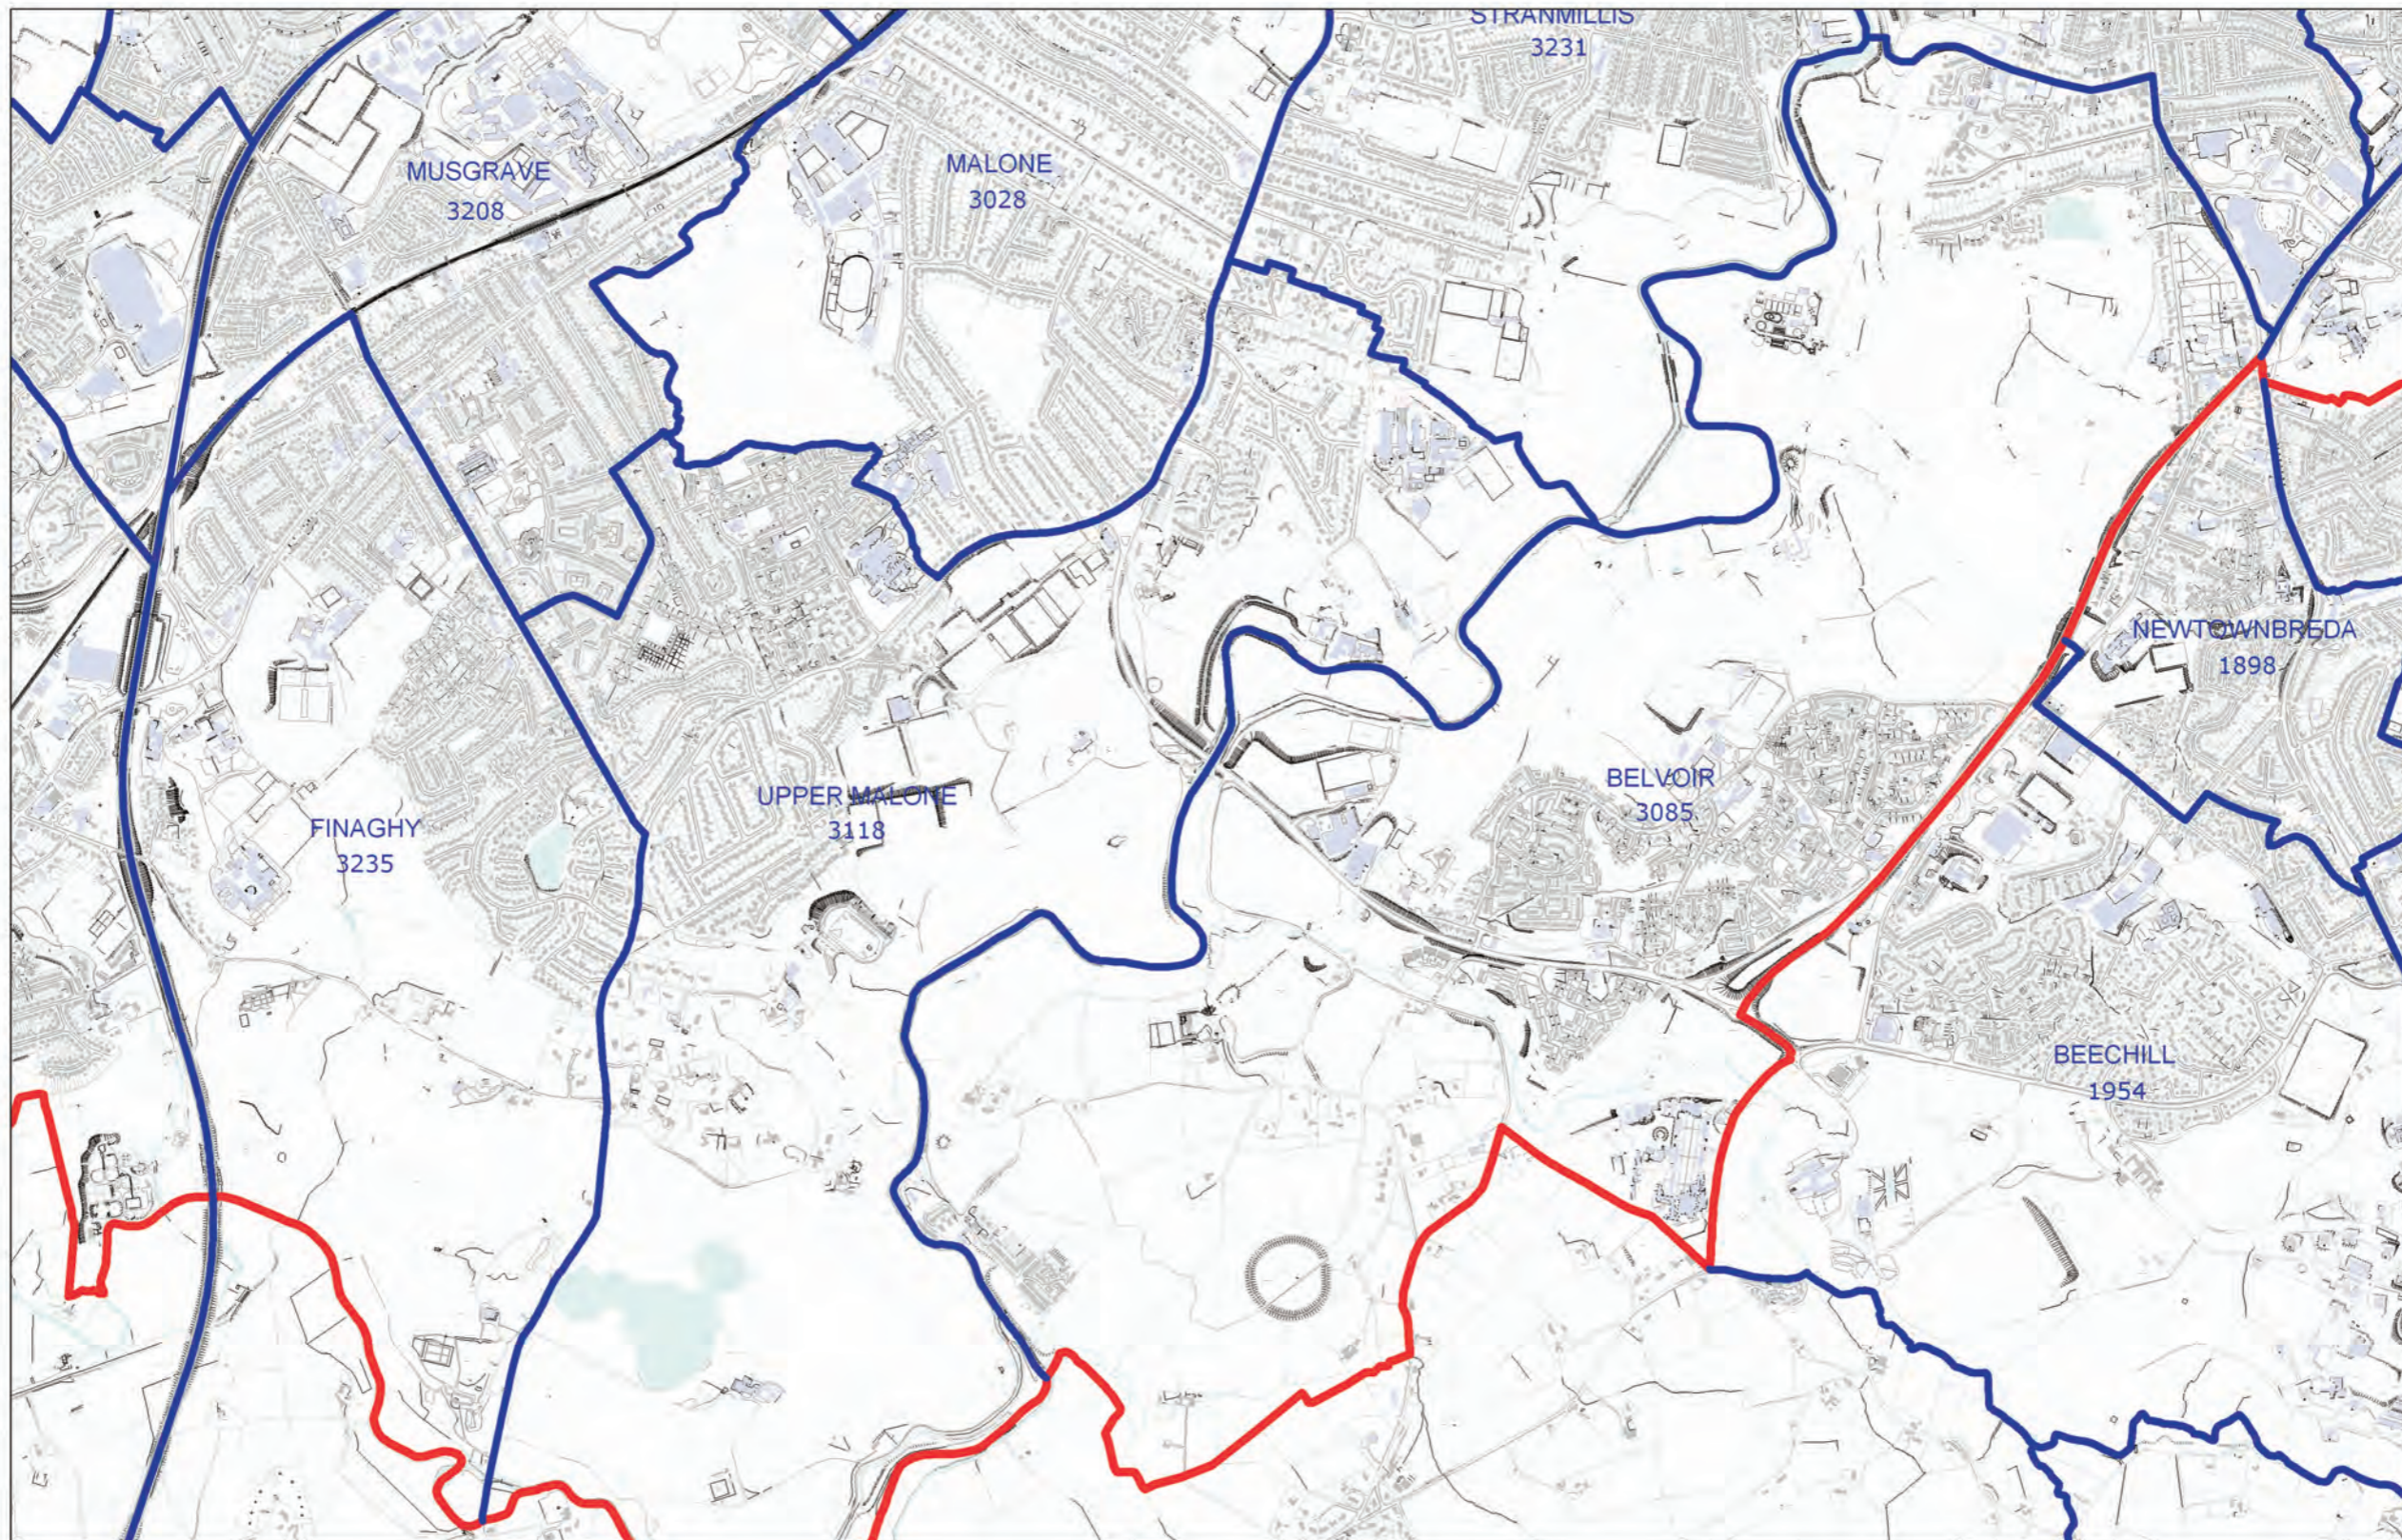

LOCAL GOVERNMENT BOUNDARIES COMMISSIONER FOR NORTHERN IRELAND

This map displays the proposed wards and their electorate totals within Belfast City Council.

Web: <http://www.lgbc-ni.org>
E-mail: webmail@lgbc-ni.org

— LOCAL GOVERNMENT DISTRICT
— WARD

Due to the constraints of scale some ward names are not shown.
© Crown Copyright 2008