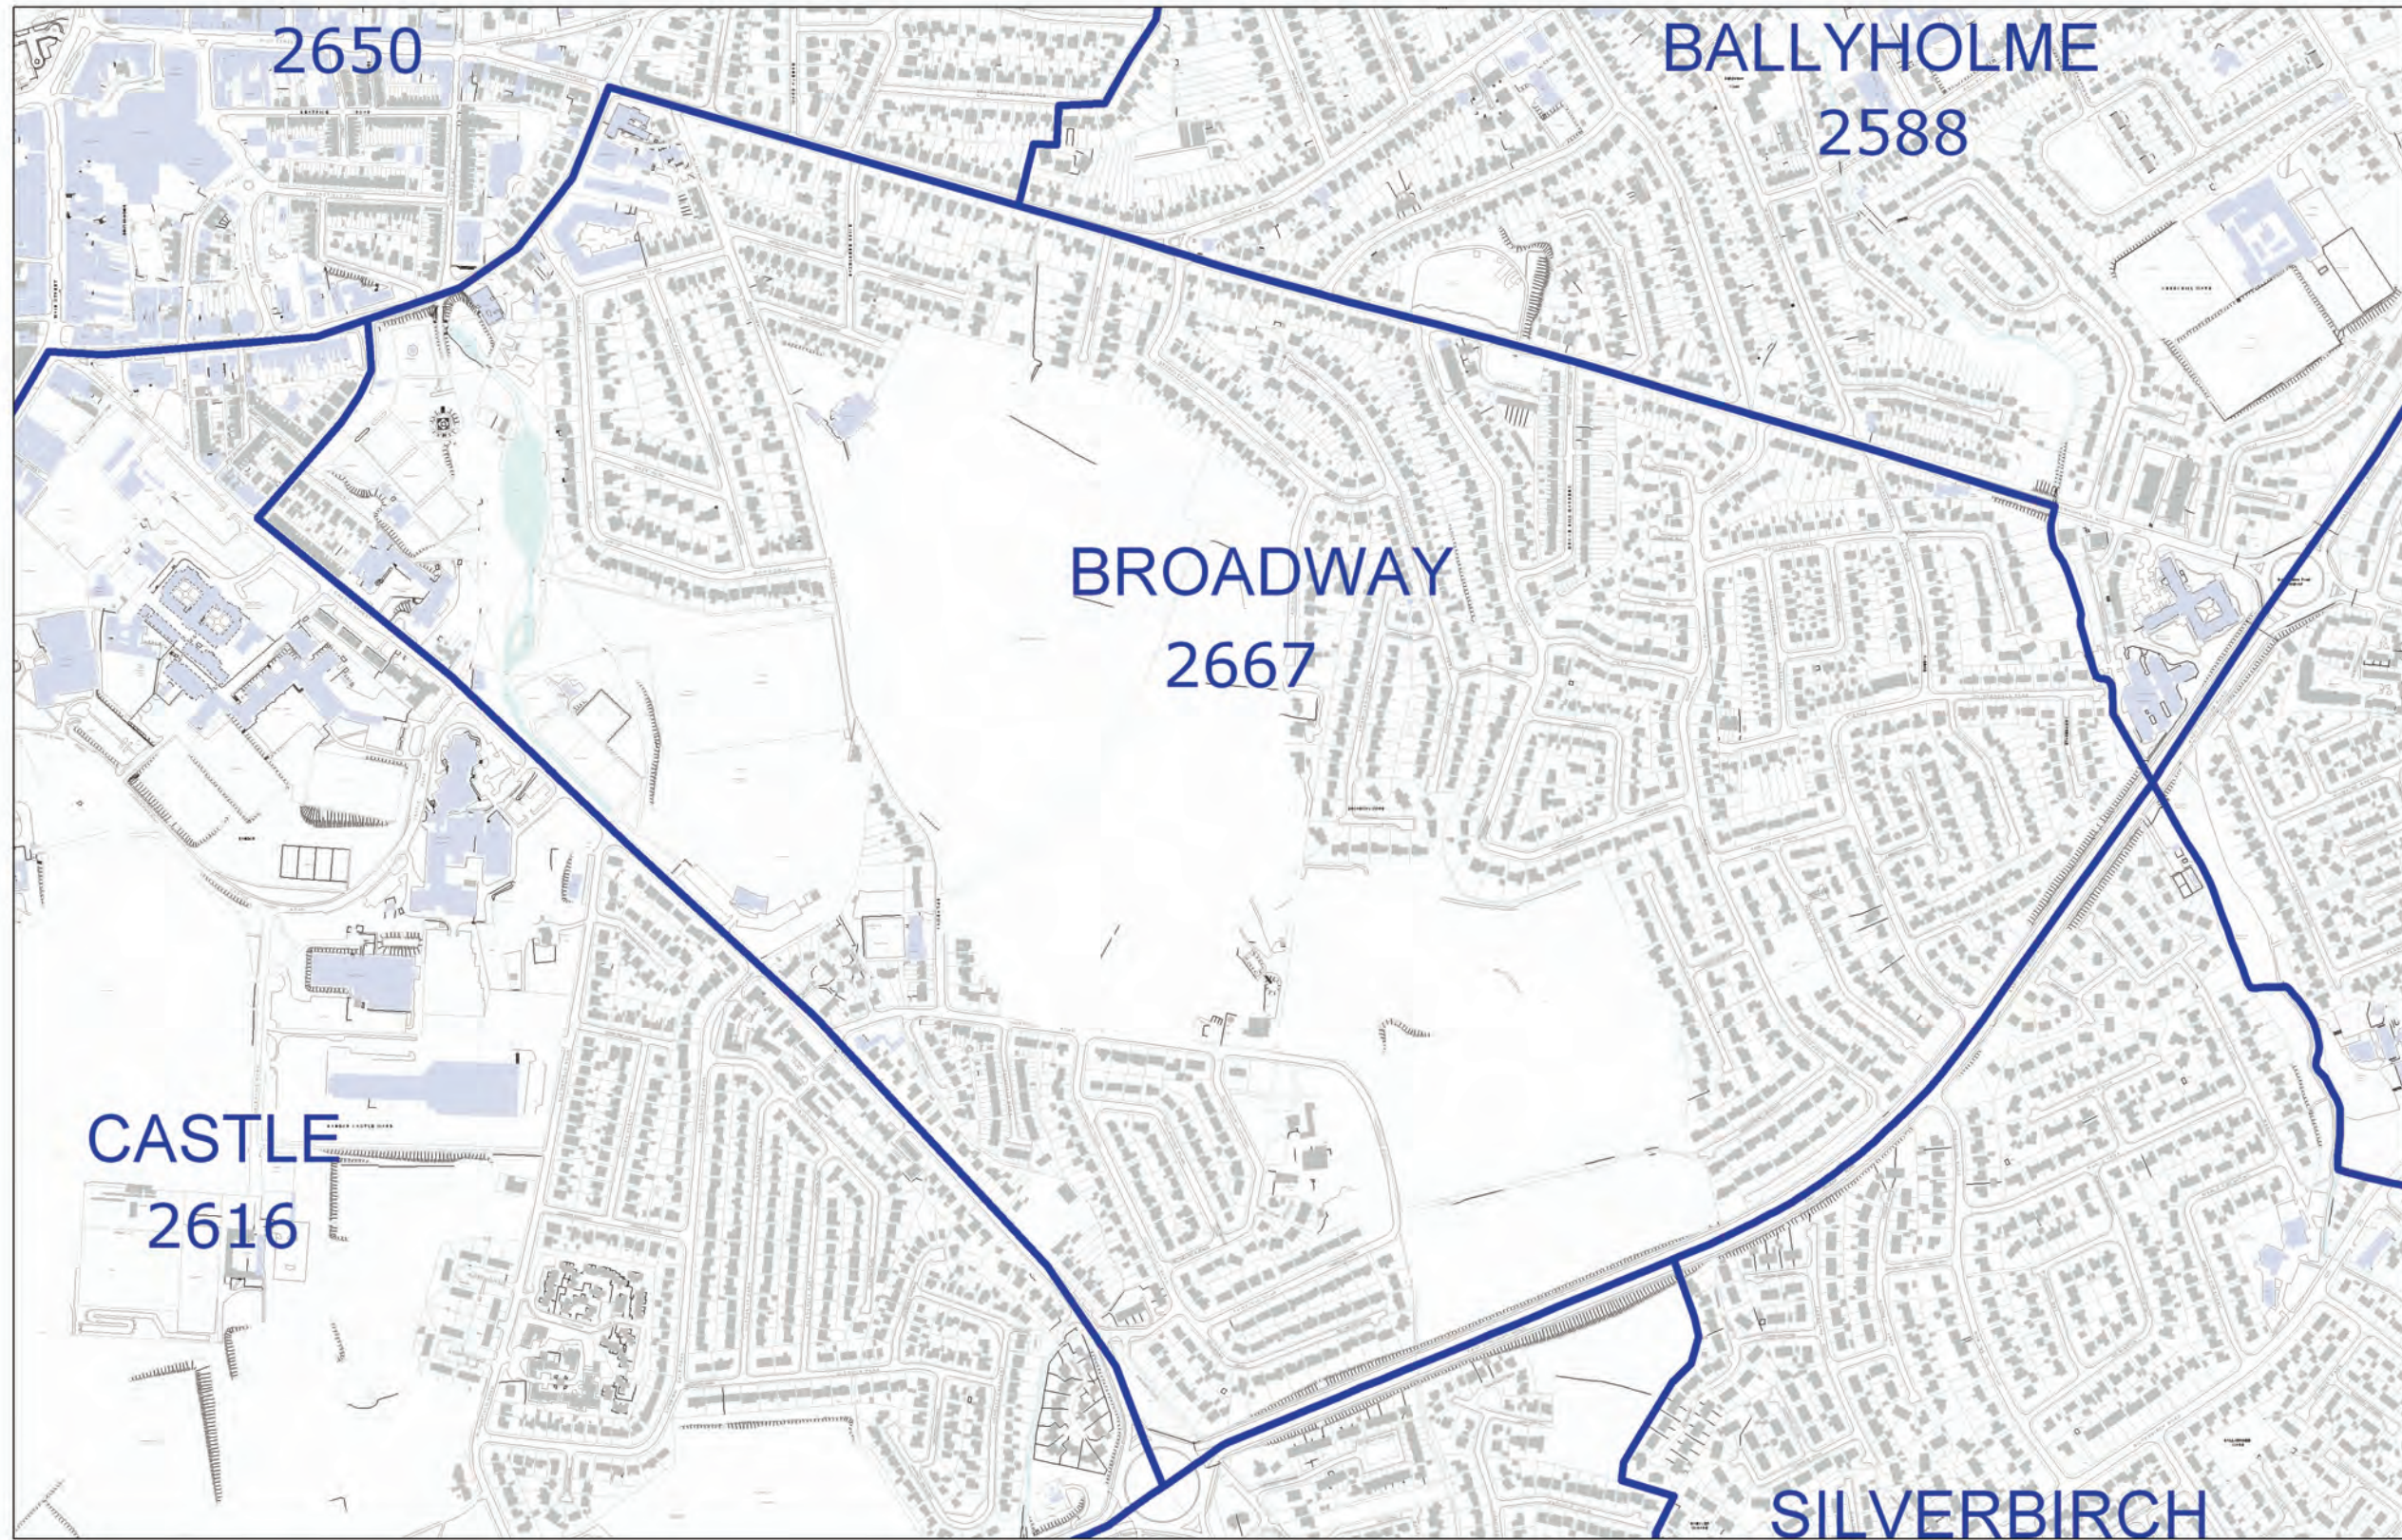

**LOCAL GOVERNMENT BOUNDARIES COMMISSIONER FOR NORTHERN IRELAND**

This map displays the proposed wards and their electorate totals within Ards and North Down District Council.

Web: <http://www.lgbc-ni.org>  
E-mail: [webmail@lgbc-ni.org](mailto:webmail@lgbc-ni.org)

— LOCAL GOVERNMENT DISTRICT  
— WARD

Due to the constraints of scale some ward names are not shown.

© Crown Copyright 2008