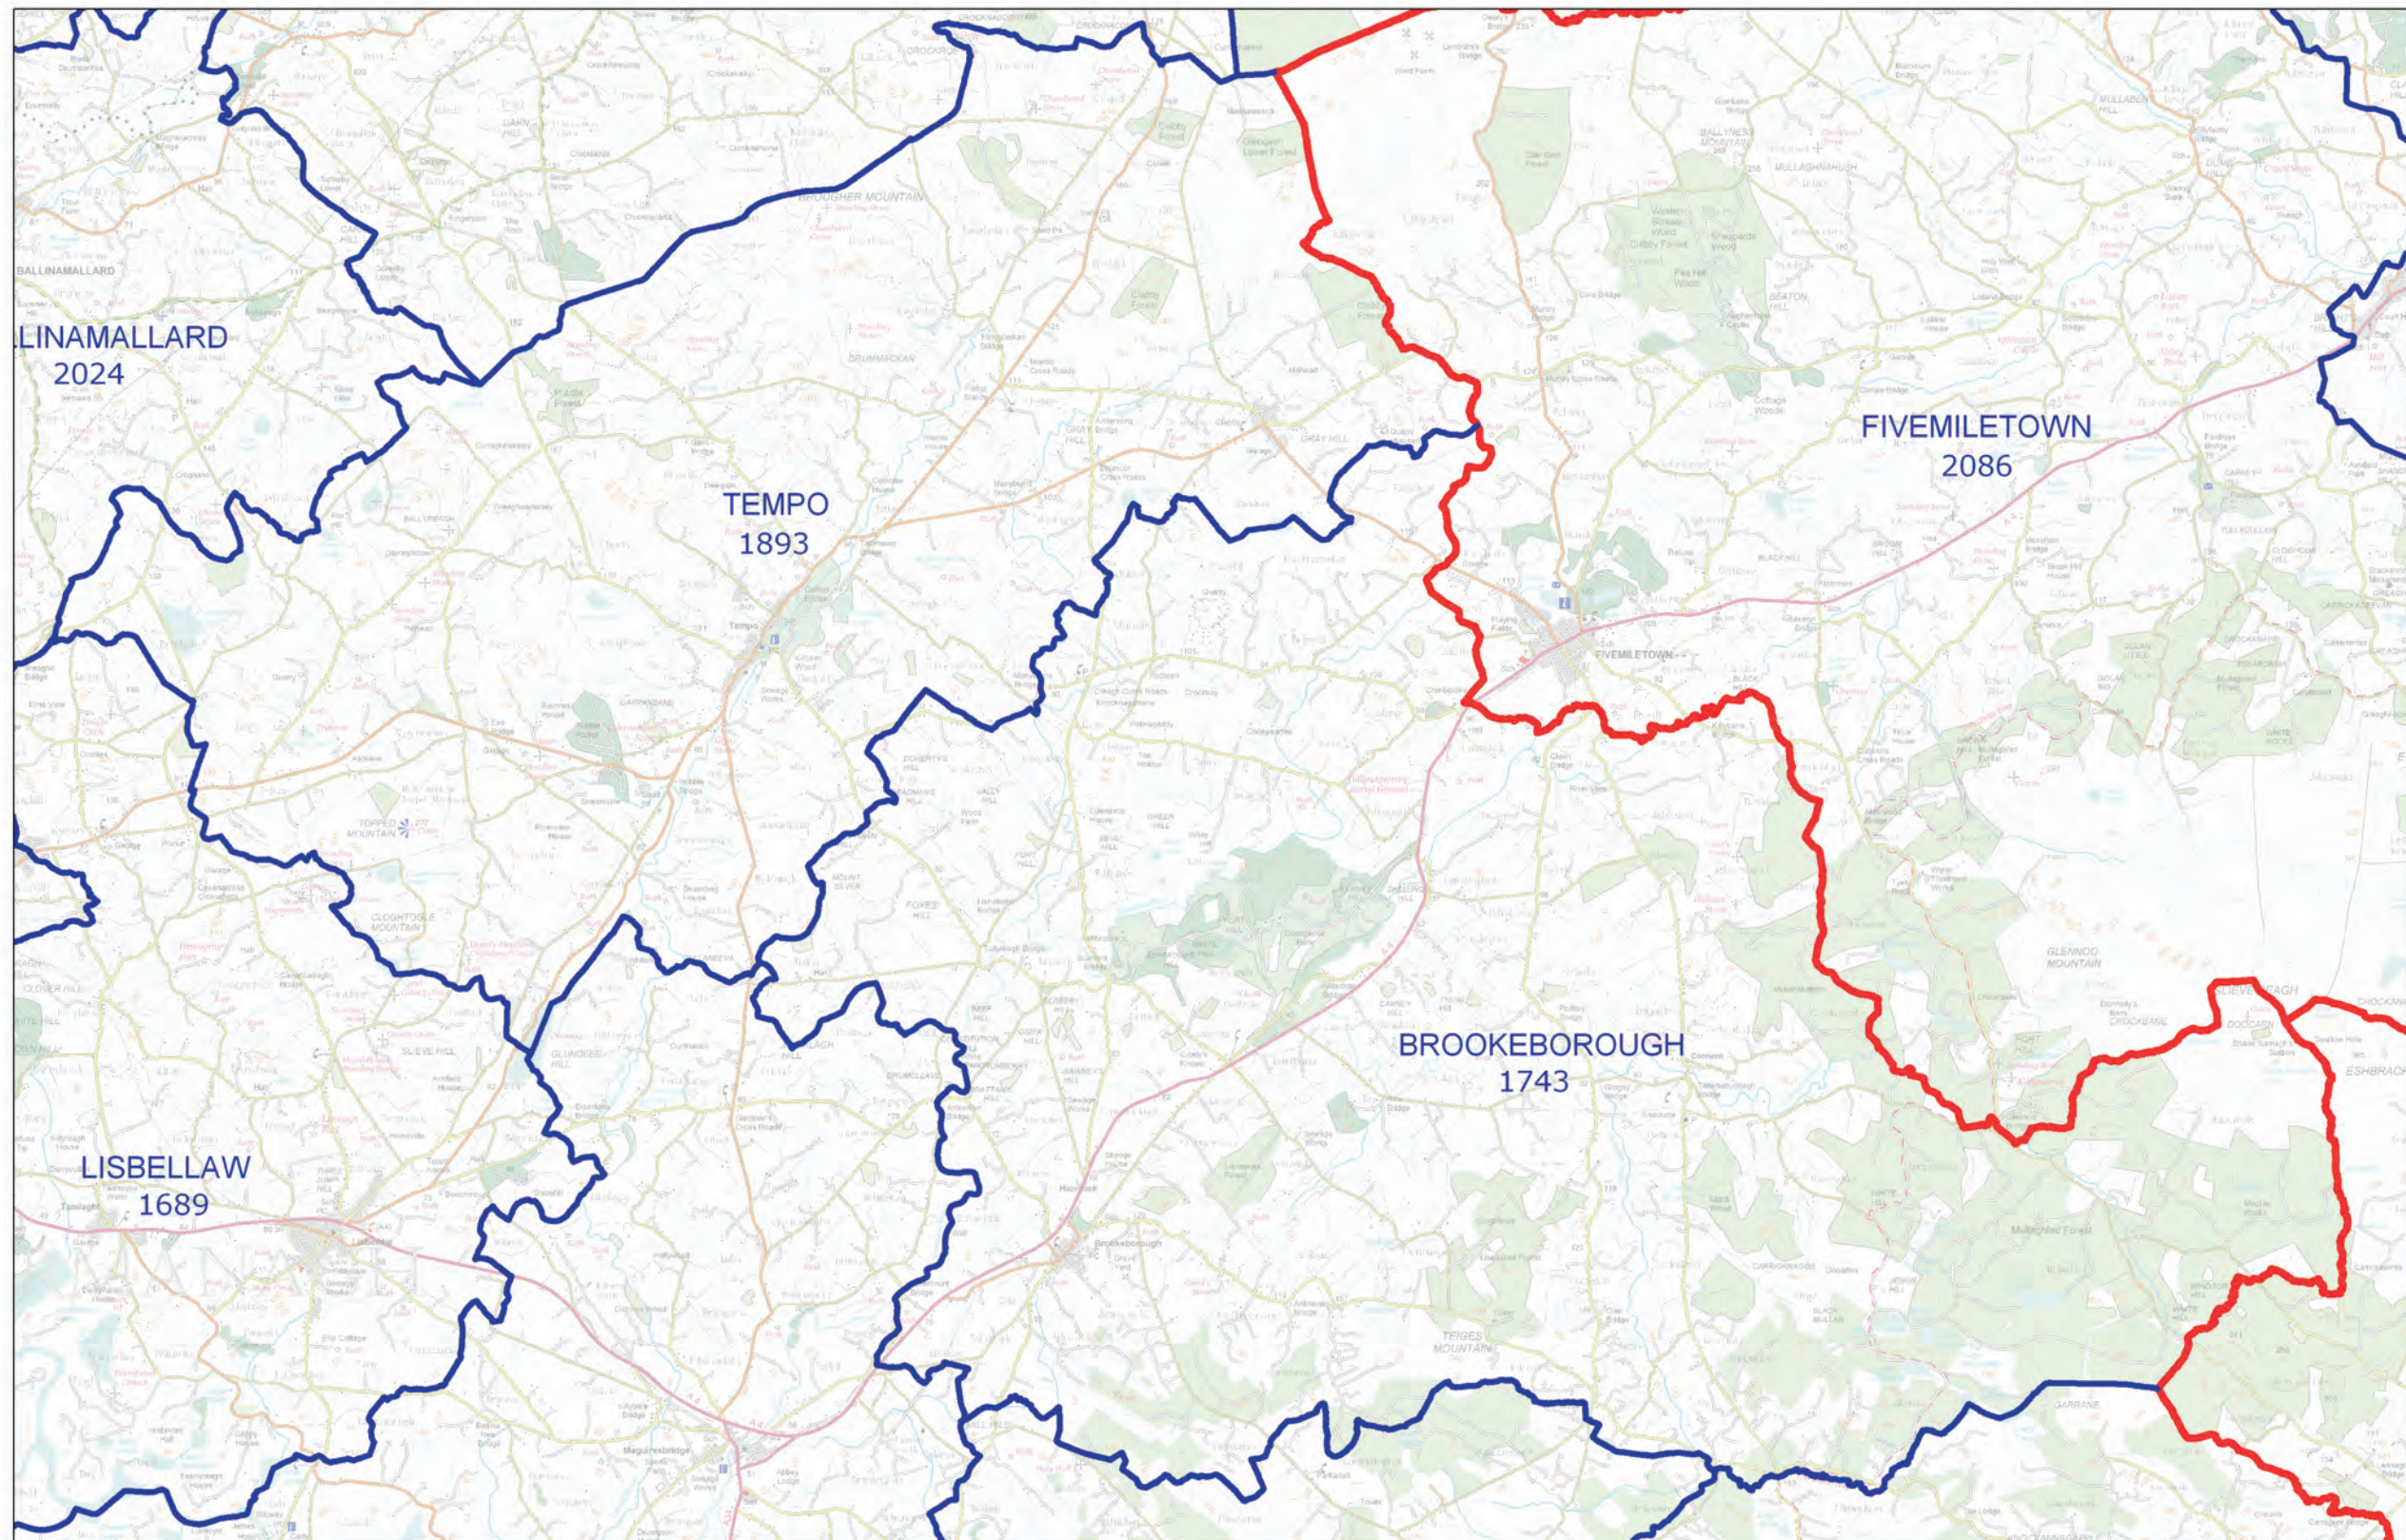

LOCAL GOVERNMENT BOUNDARIES COMMISSIONER FOR NORTHERN IRELAND

This map displays the proposed wards and their electorate totals within Fermanagh and Omagh District Council.

Web: <http://www.lgbc-ni.org>
E-mail: webmail@lgbc-ni.org

— LOCAL GOVERNMENT DISTRICT
— WARD

Due to the constraints of scale some ward names are not shown.

© Crown Copyright 2008