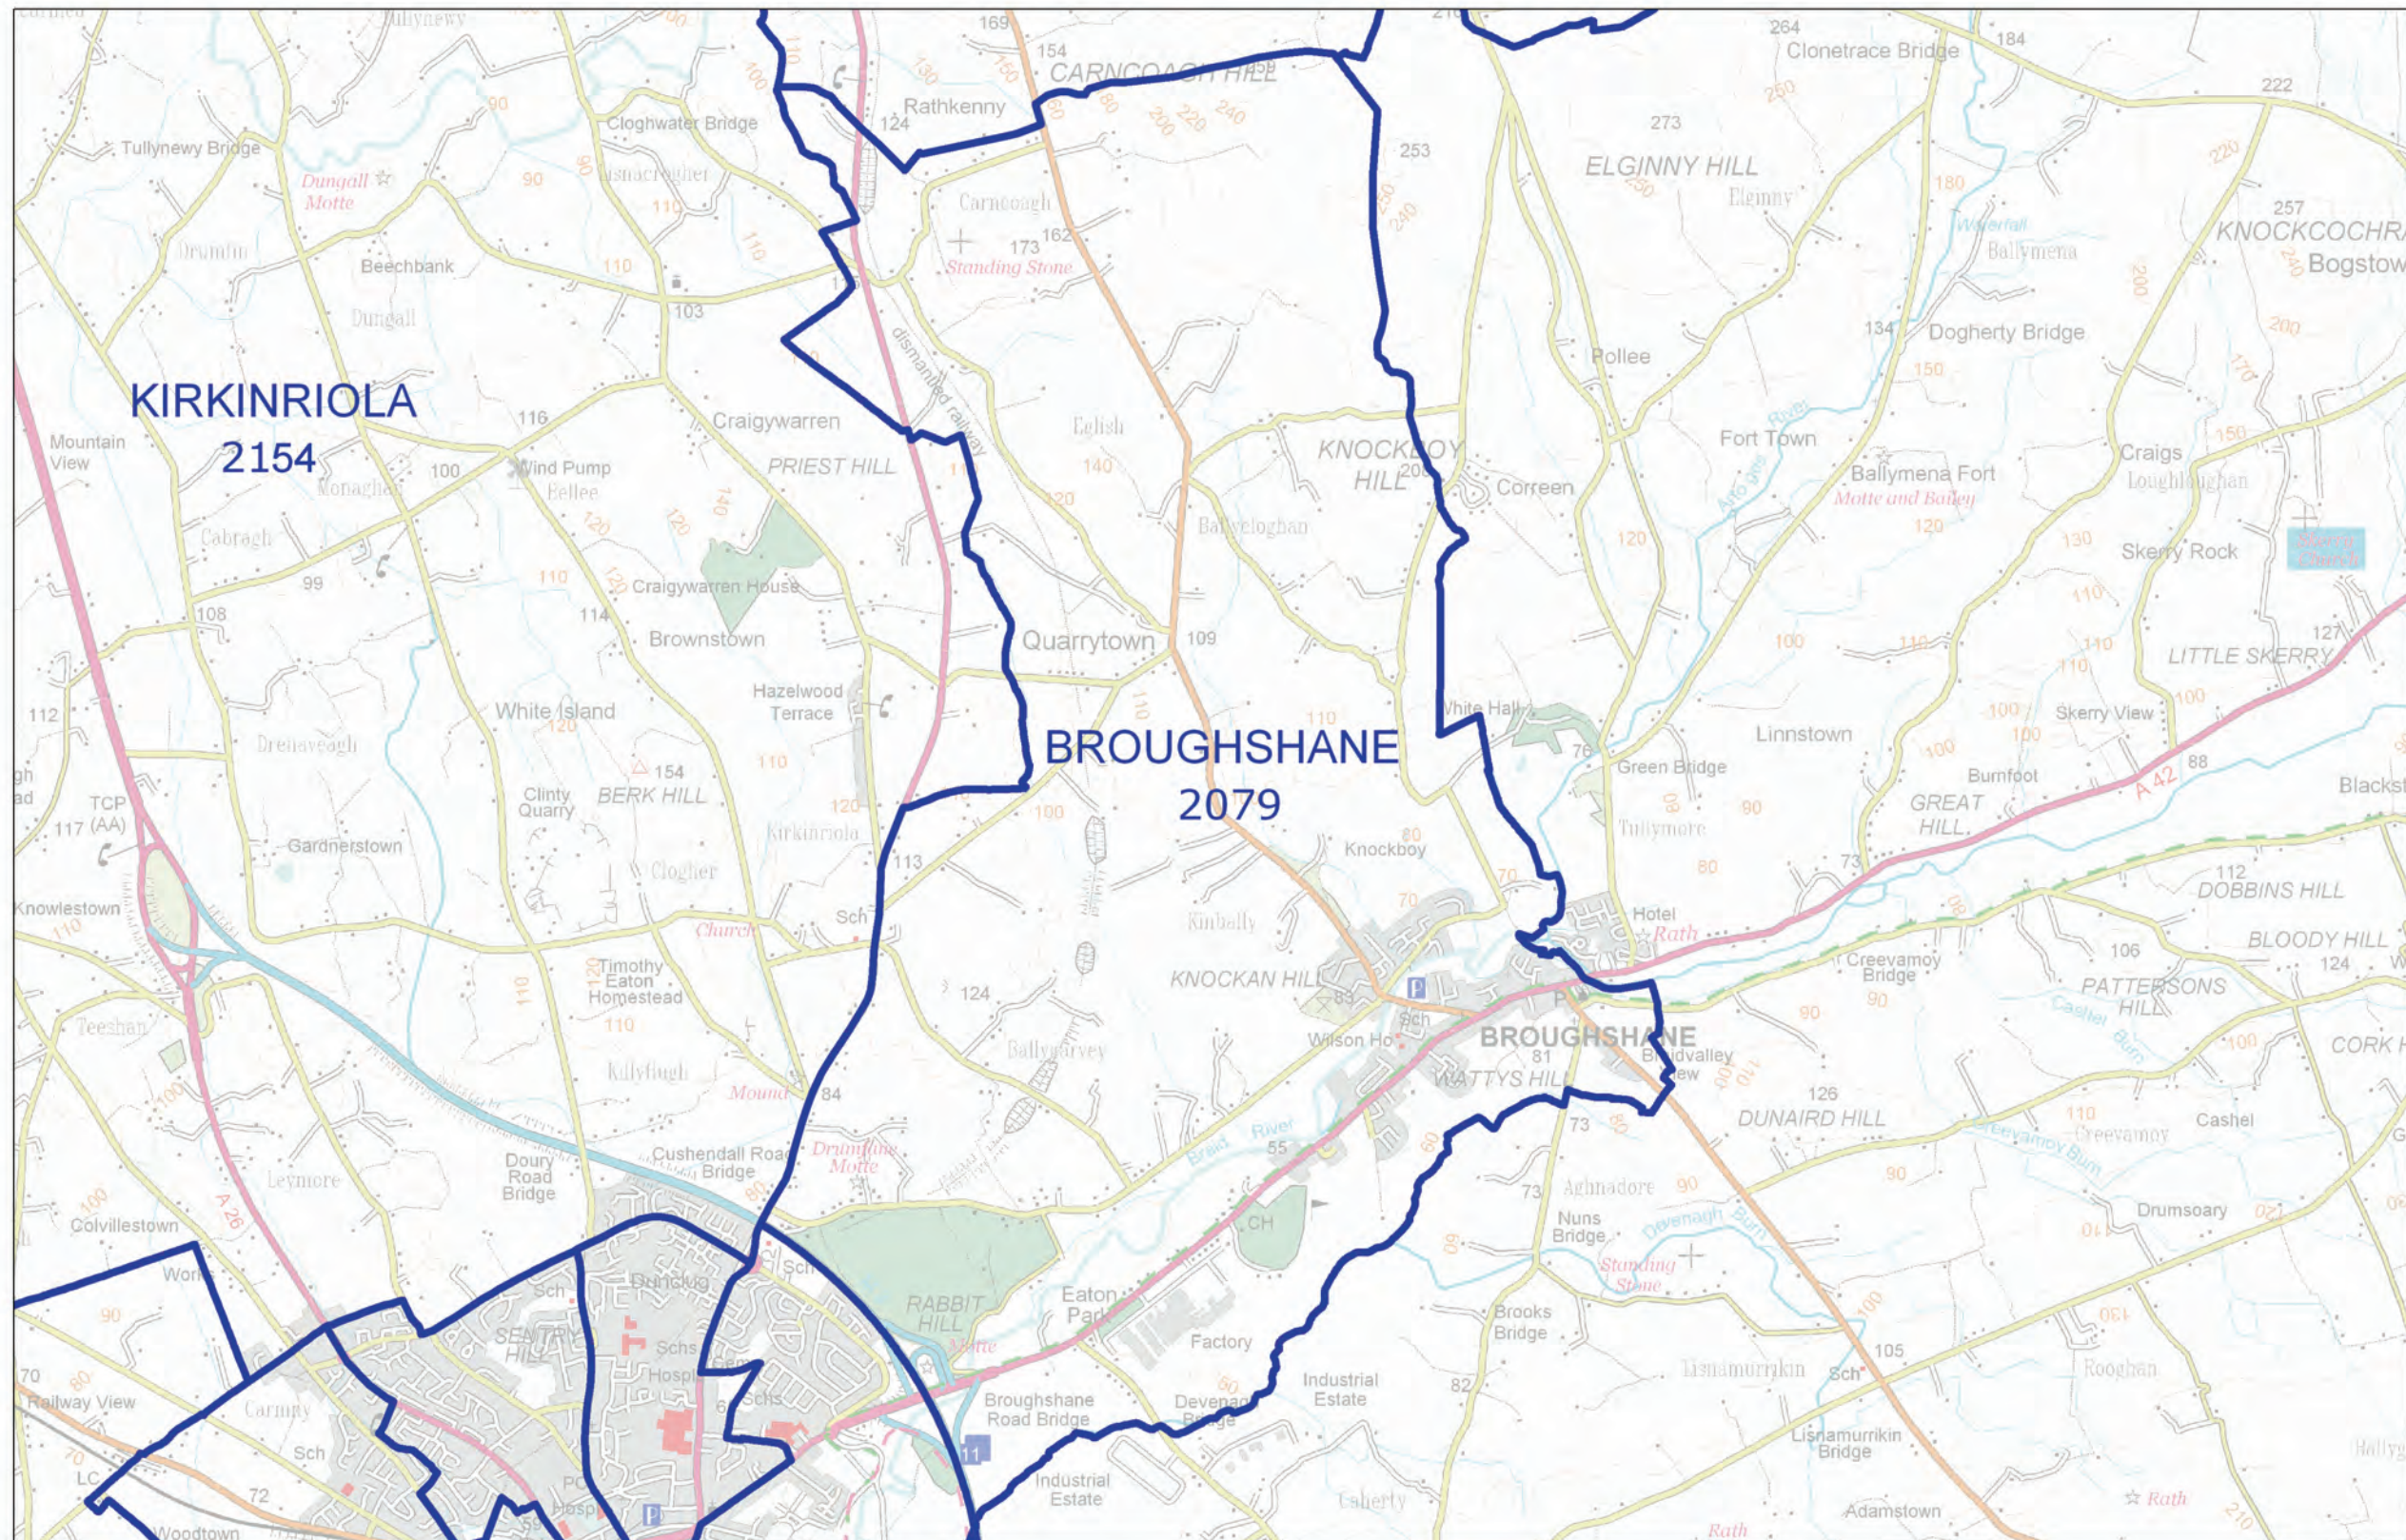

LOCAL GOVERNMENT BOUNDARIES COMMISSIONER FOR NORTHERN IRELAND

This map displays the proposed wards and their electorate totals within Mid Antrim District Council.

Web: <http://www.lgbc-ni.org>
E-mail: webmail@lgbc-ni.org

— LOCAL GOVERNMENT DISTRICT
— WARD

Due to the constraints of scale some ward names are not shown.
© Crown Copyright 2008