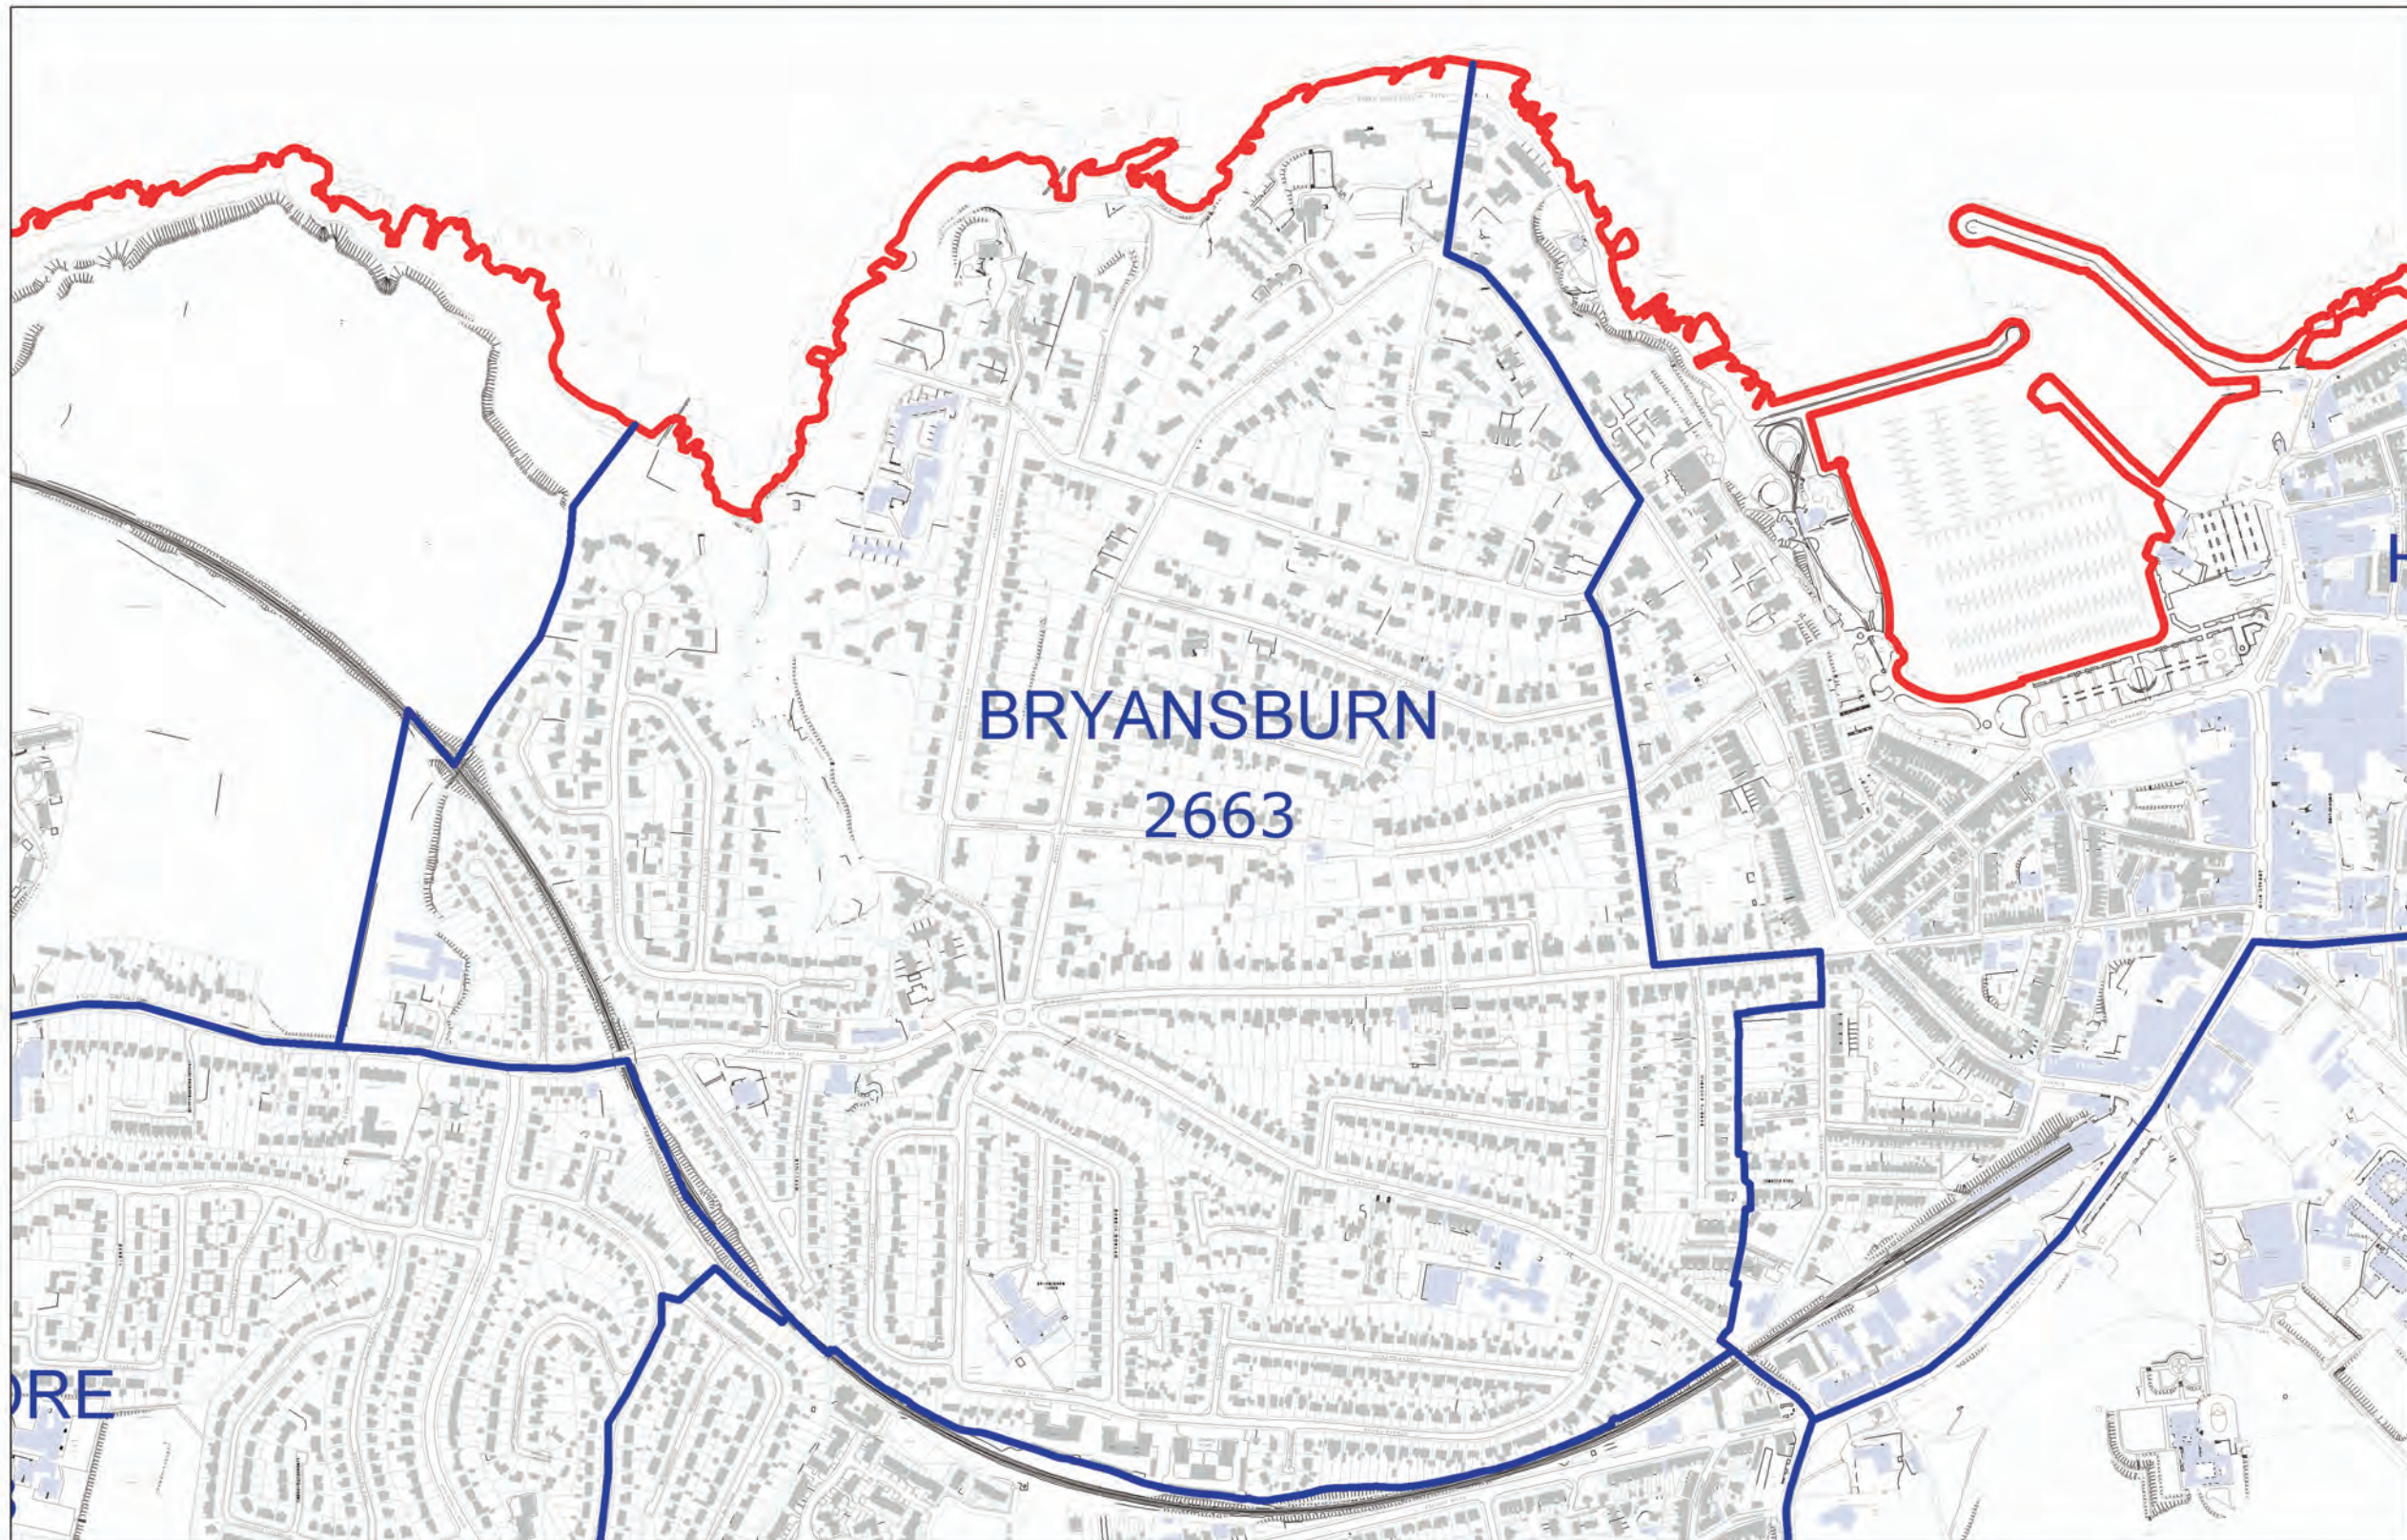

LOCAL GOVERNMENT BOUNDARIES COMMISSIONER FOR NORTHERN IRELAND

This map displays the proposed wards and their electorate totals within Ards and North Down District Council.

Web: <http://www.lgbc-ni.org>
E-mail: webmail@lgbc-ni.org

— LOCAL GOVERNMENT DISTRICT
— WARD

Due to the constraints of scale some ward names are not shown.

© Crown Copyright 2008