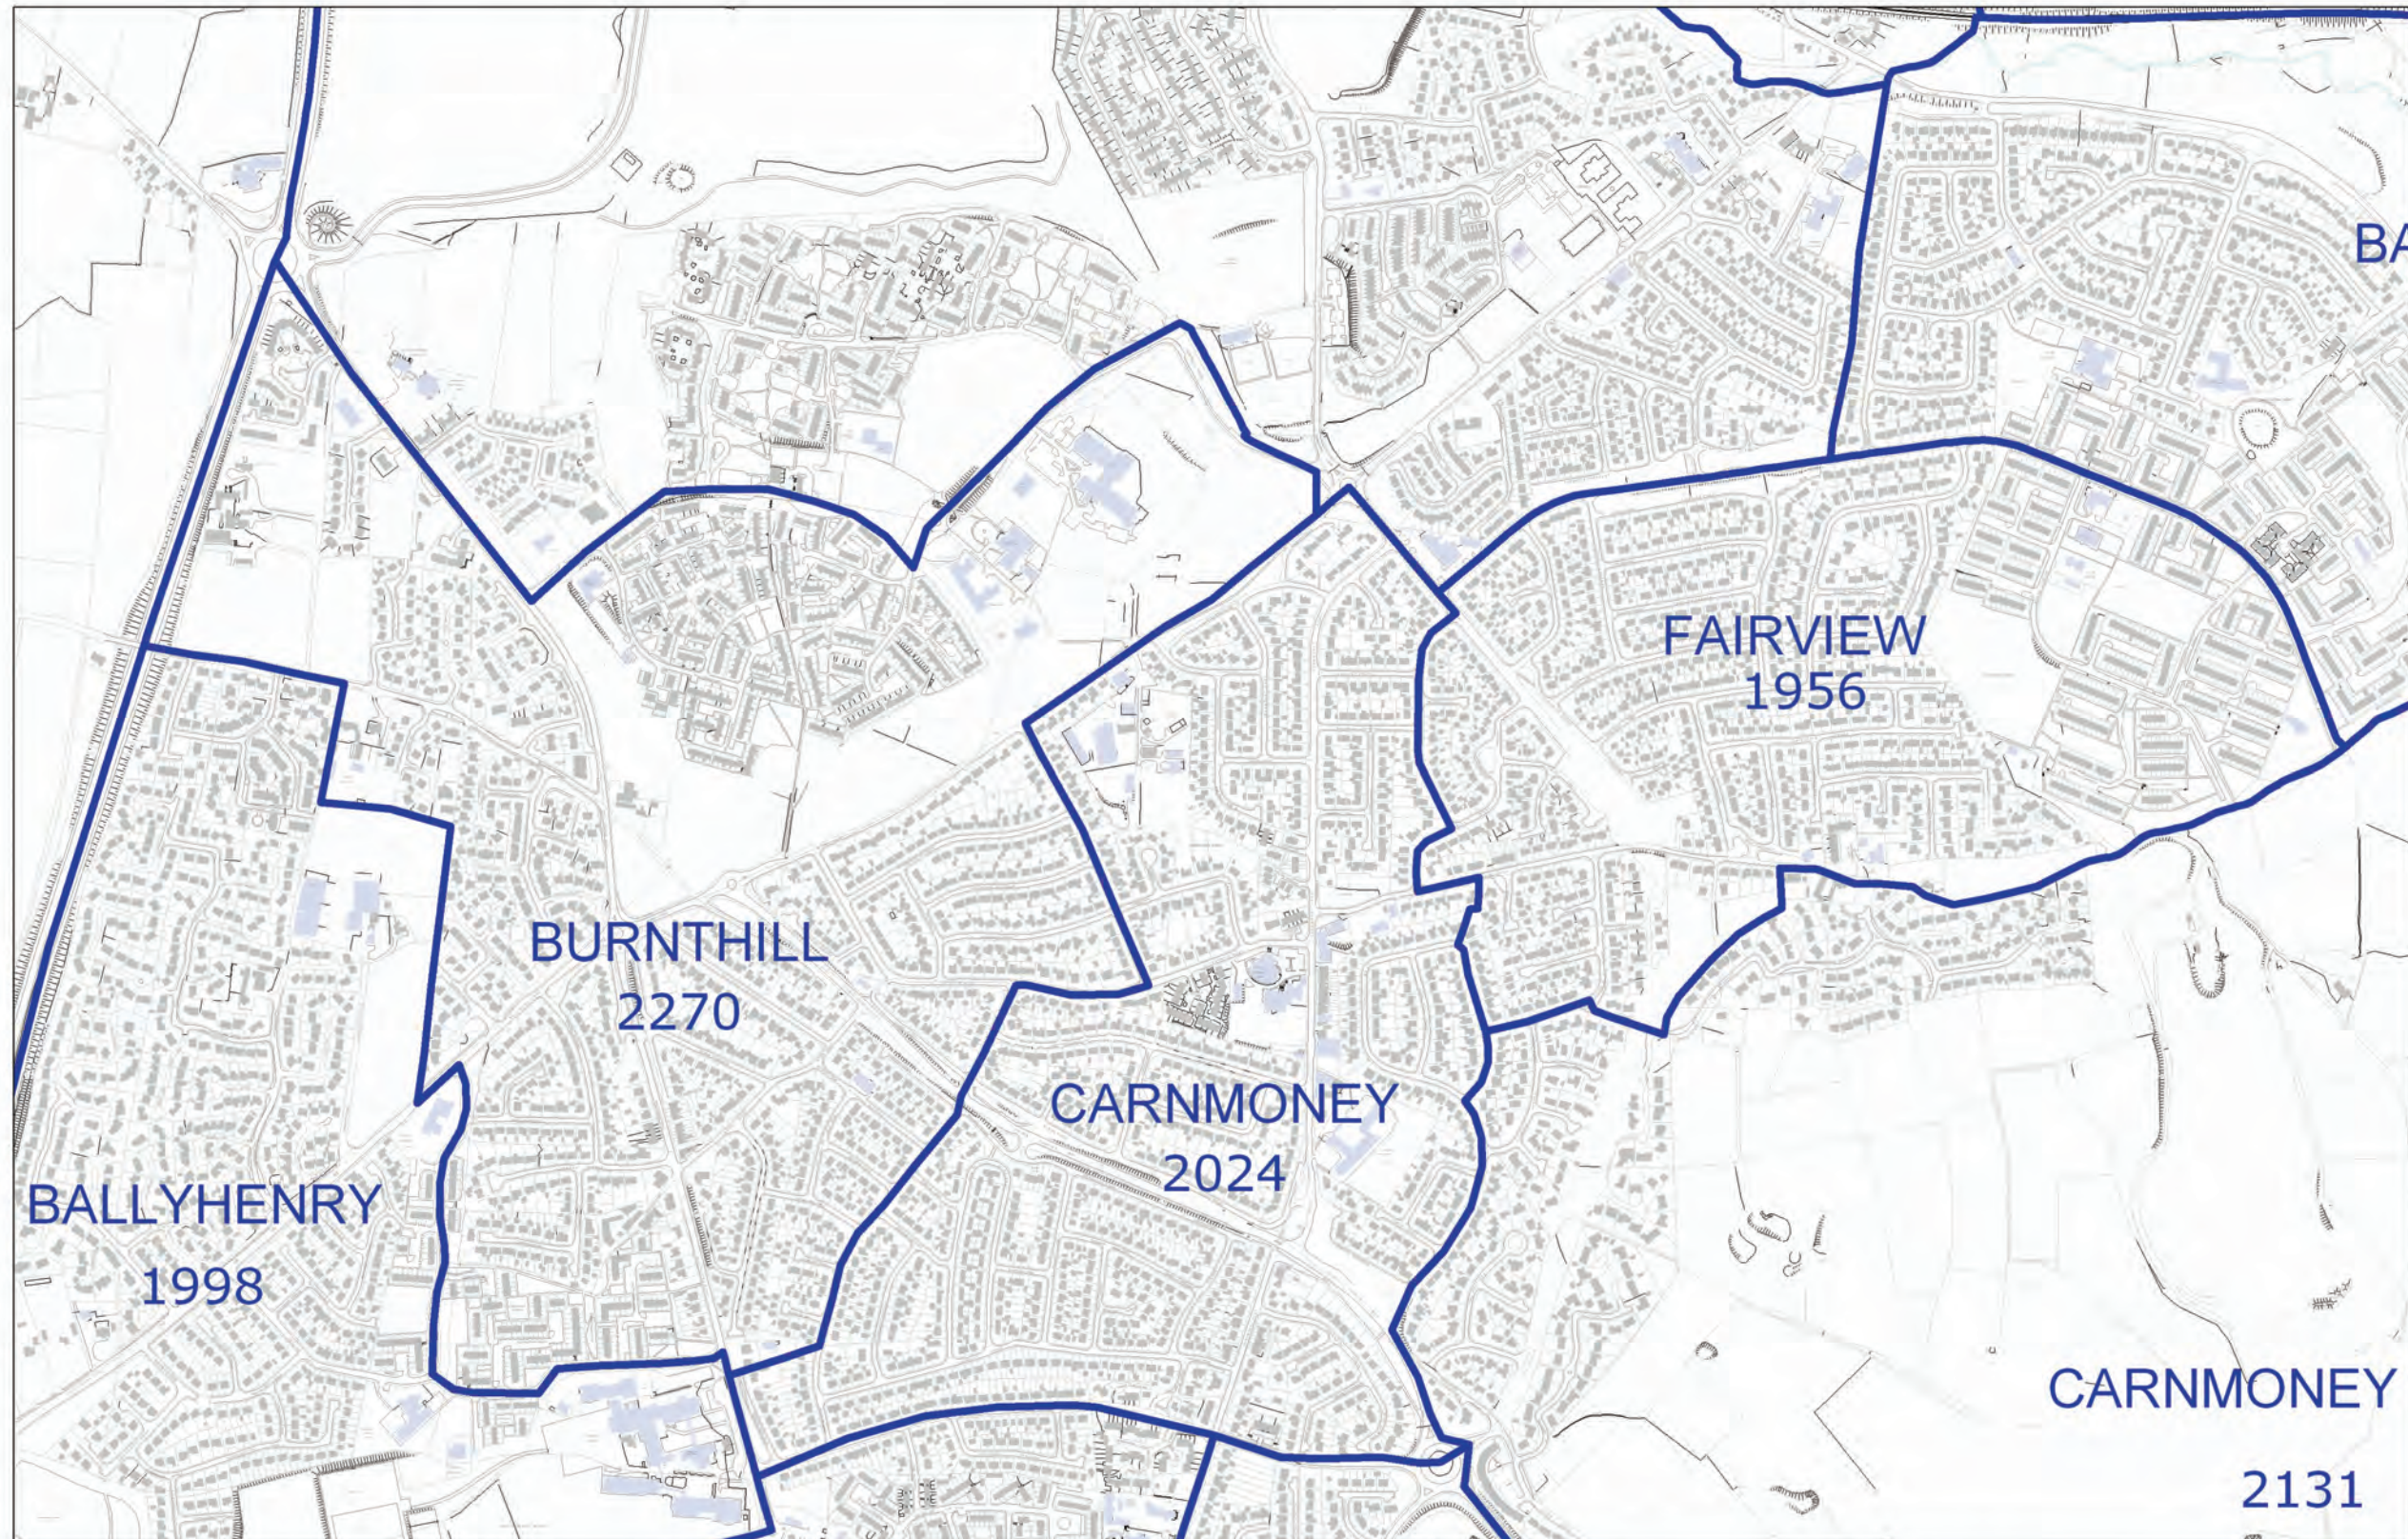

LOCAL GOVERNMENT BOUNDARIES COMMISSIONER FOR NORTHERN IRELAND

This map displays the proposed wards and their electorate totals within Antrim and Newtownabbey District Council.

Web: <http://www.lgbc-ni.org>
E-mail: webmail@lgbc-ni.org

— LOCAL GOVERNMENT DISTRICT
— WARD

Due to the constraints of scale some ward names are not shown.

© Crown Copyright 2008