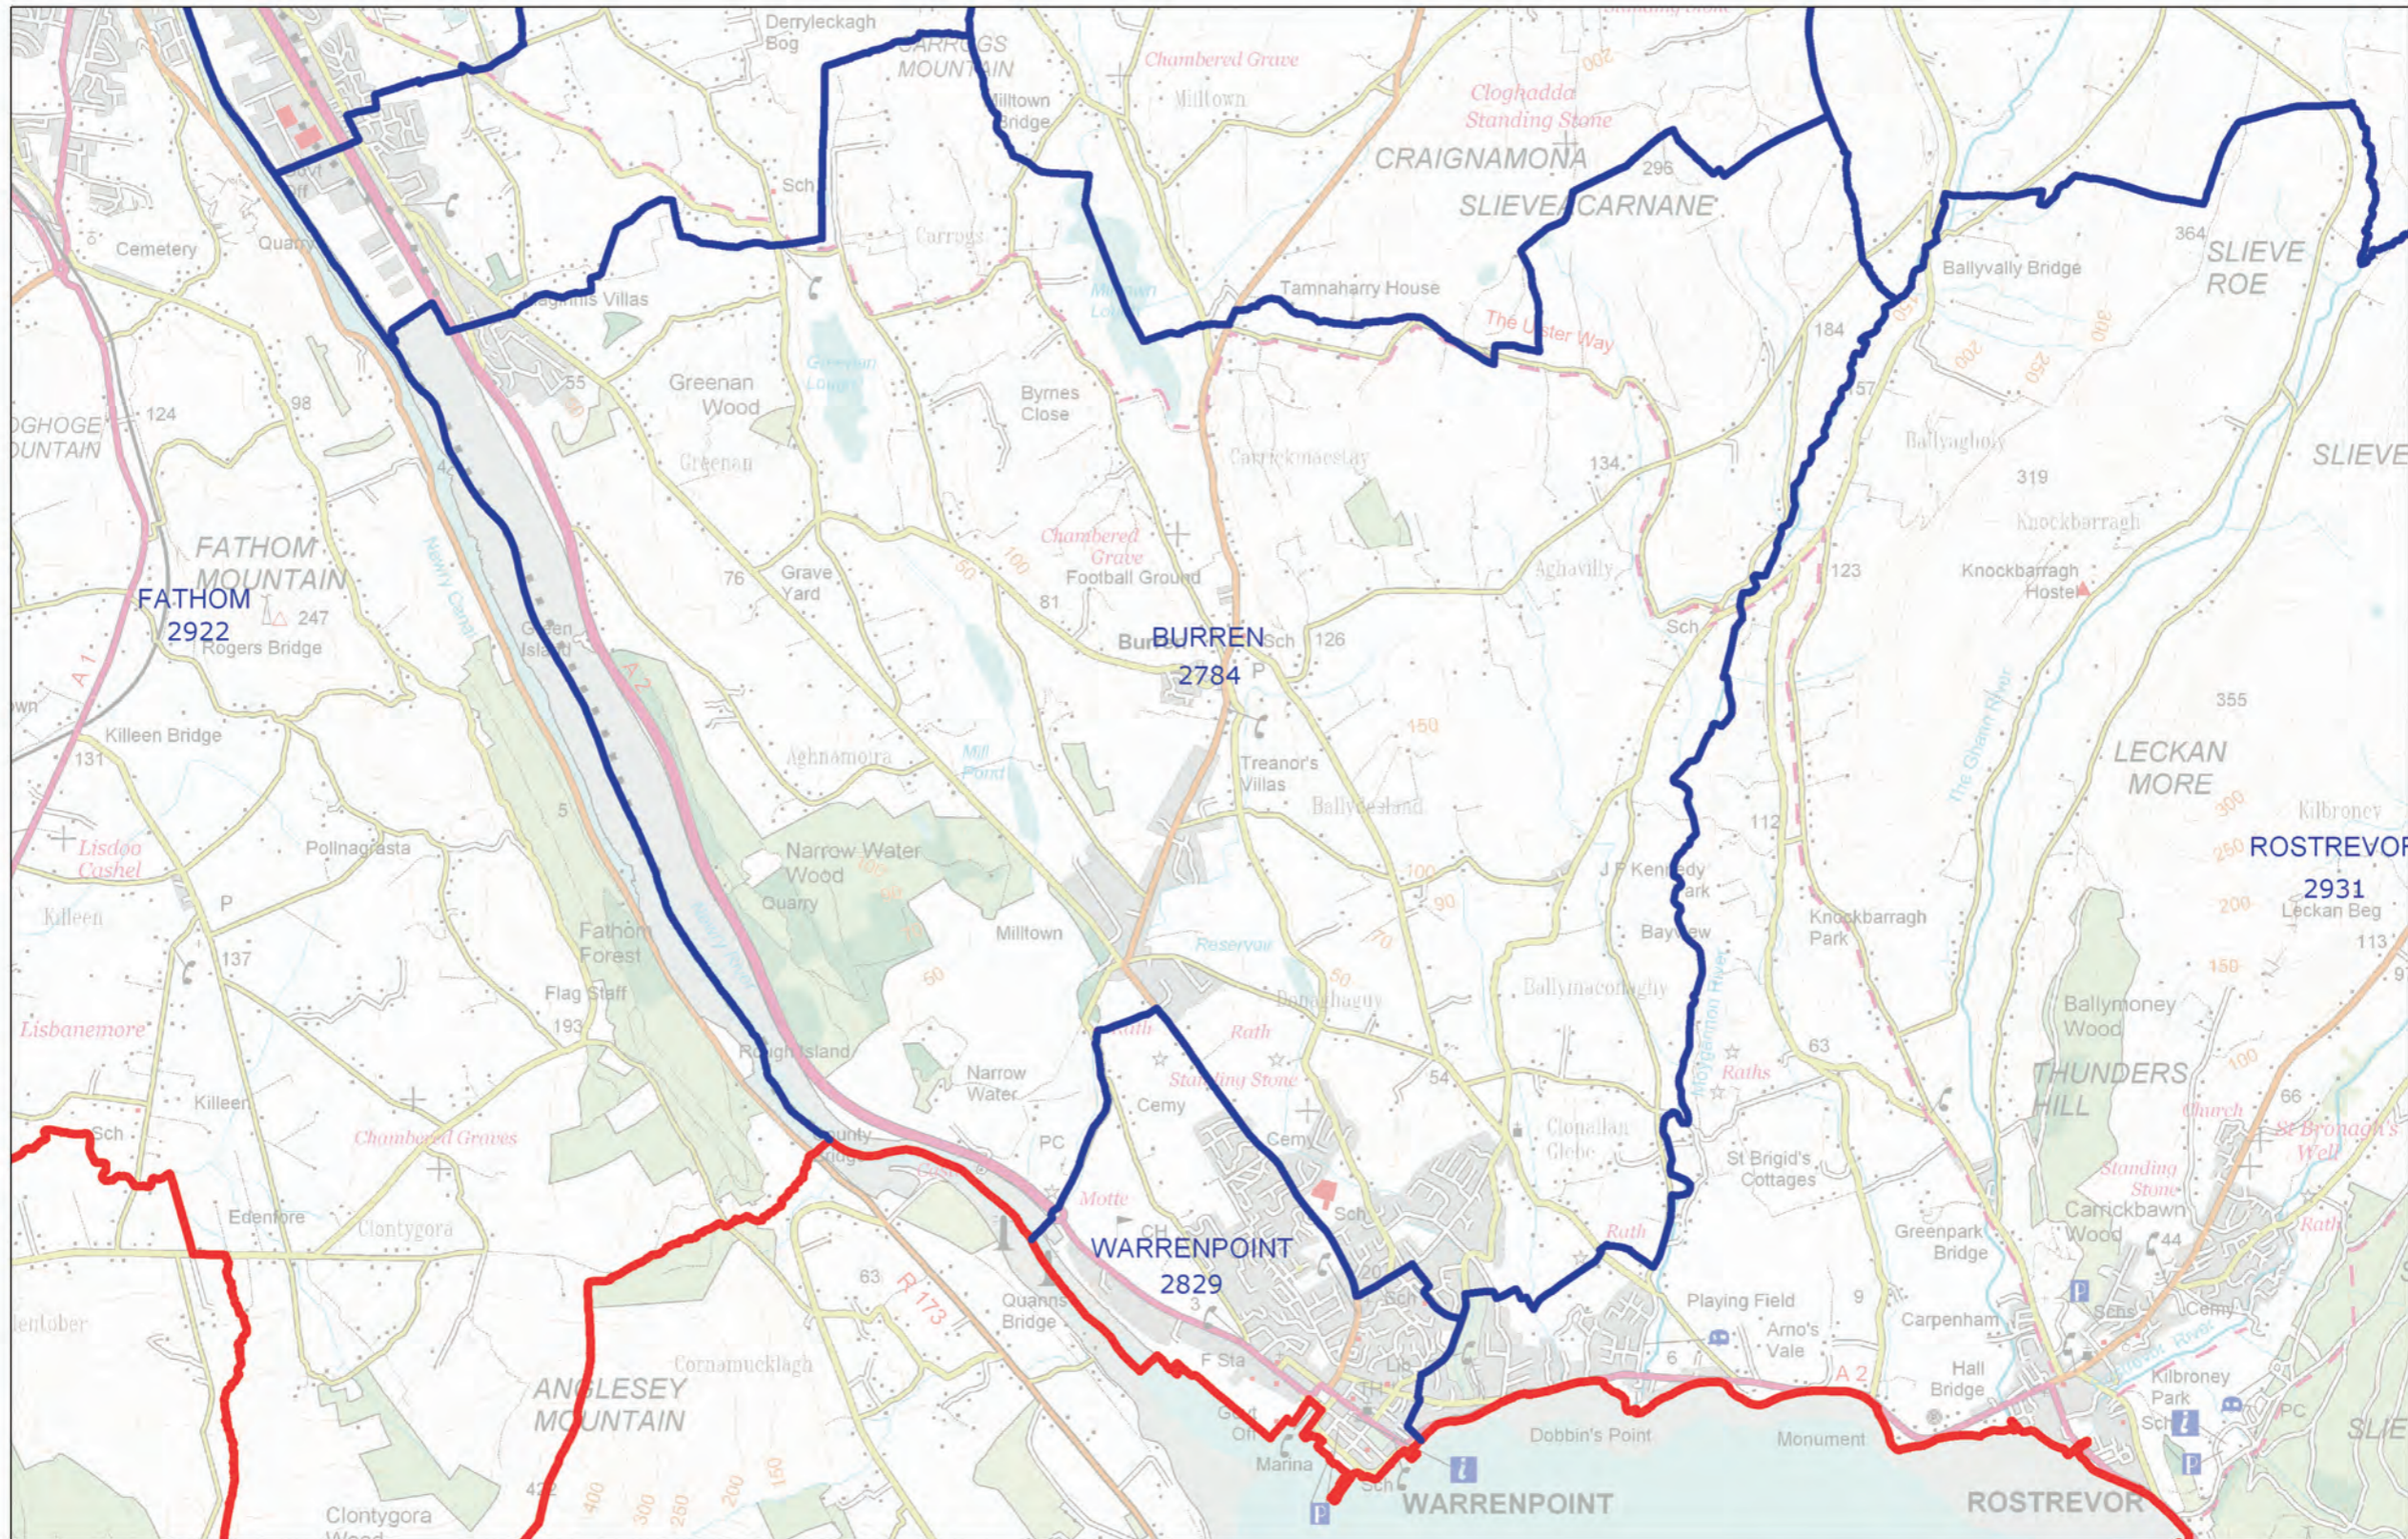

LOCAL GOVERNMENT BOUNDARIES COMMISSIONER FOR NORTHERN IRELAND

This map displays the proposed wards and their electorate totals within Newry City and Down District Council.

Web: <http://www.lgbc-ni.org>
E-mail: webmail@lgbc-ni.org

— LOCAL GOVERNMENT DISTRICT
— WARD

Due to the constraints of scale some ward names are not shown.
© Crown Copyright 2008