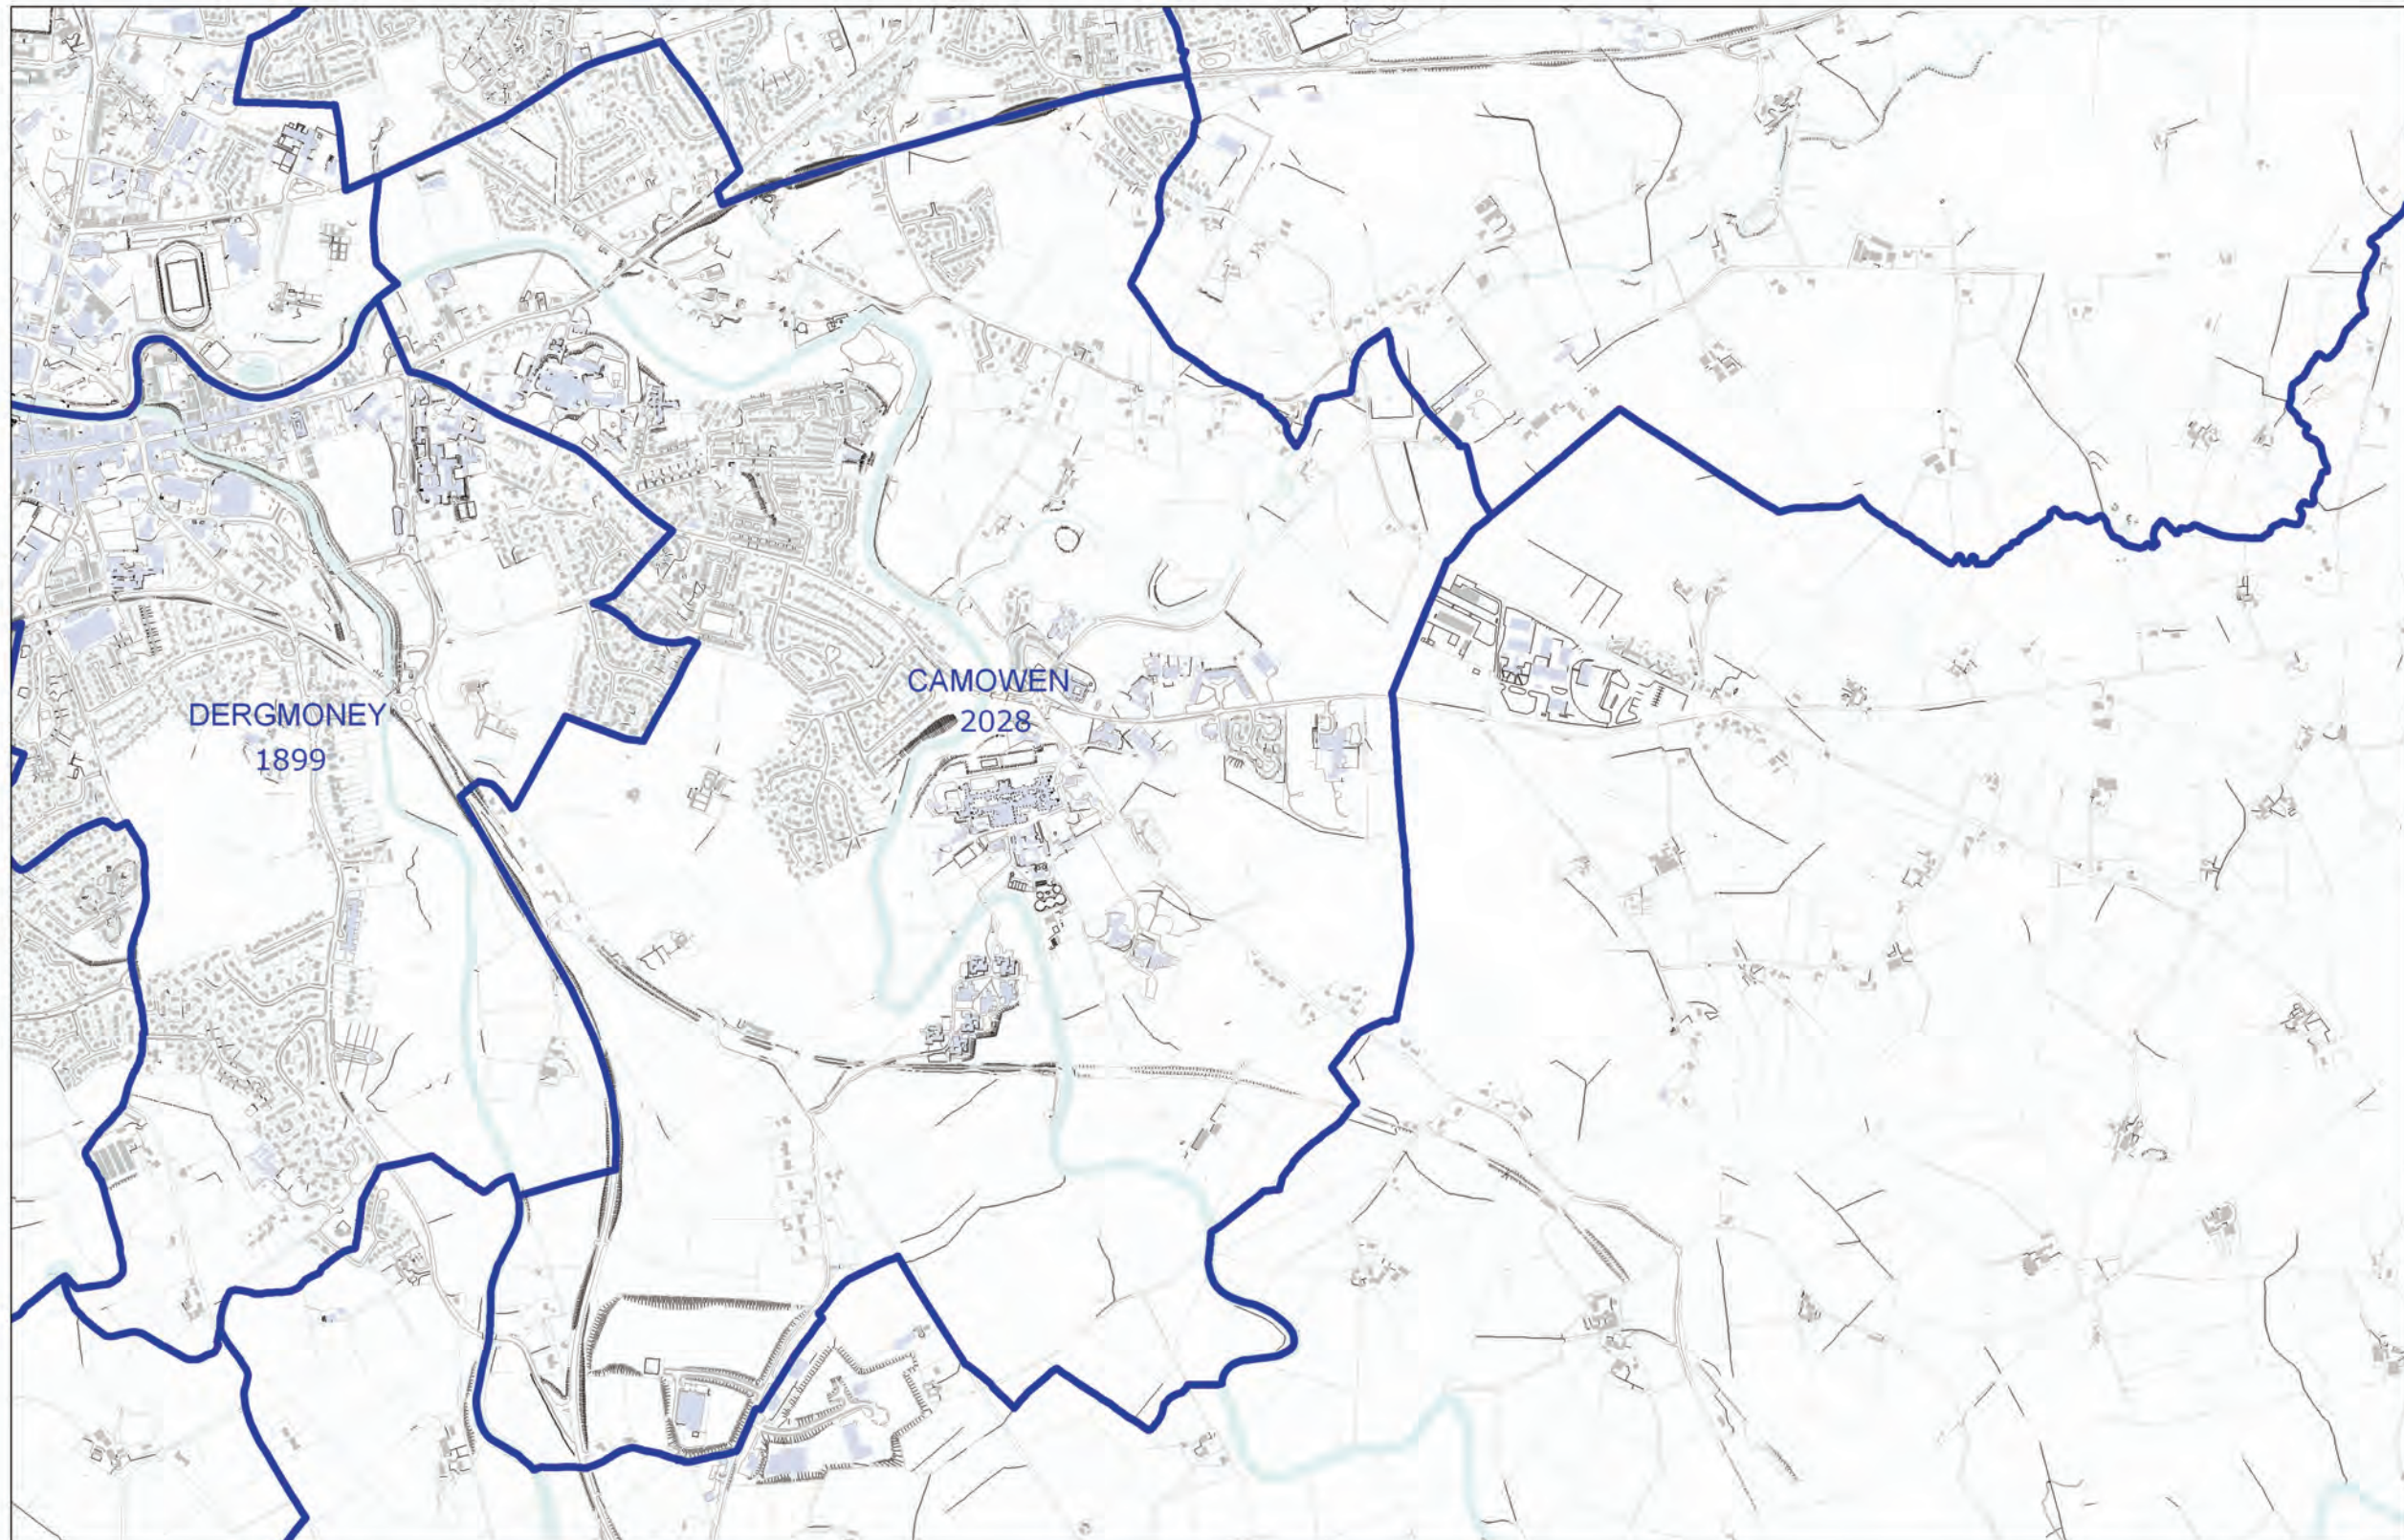

LOCAL GOVERNMENT BOUNDARIES COMMISSIONER FOR NORTHERN IRELAND

This map displays the proposed wards and their electorate totals within Fermanagh and Omagh District Council.

Web: <http://www.lgbc-ni.org>
E-mail: webmail@lgbc-ni.org

— LOCAL GOVERNMENT DISTRICT
— WARD

Due to the constraints of scale some ward names are not shown.

© Crown Copyright 2008