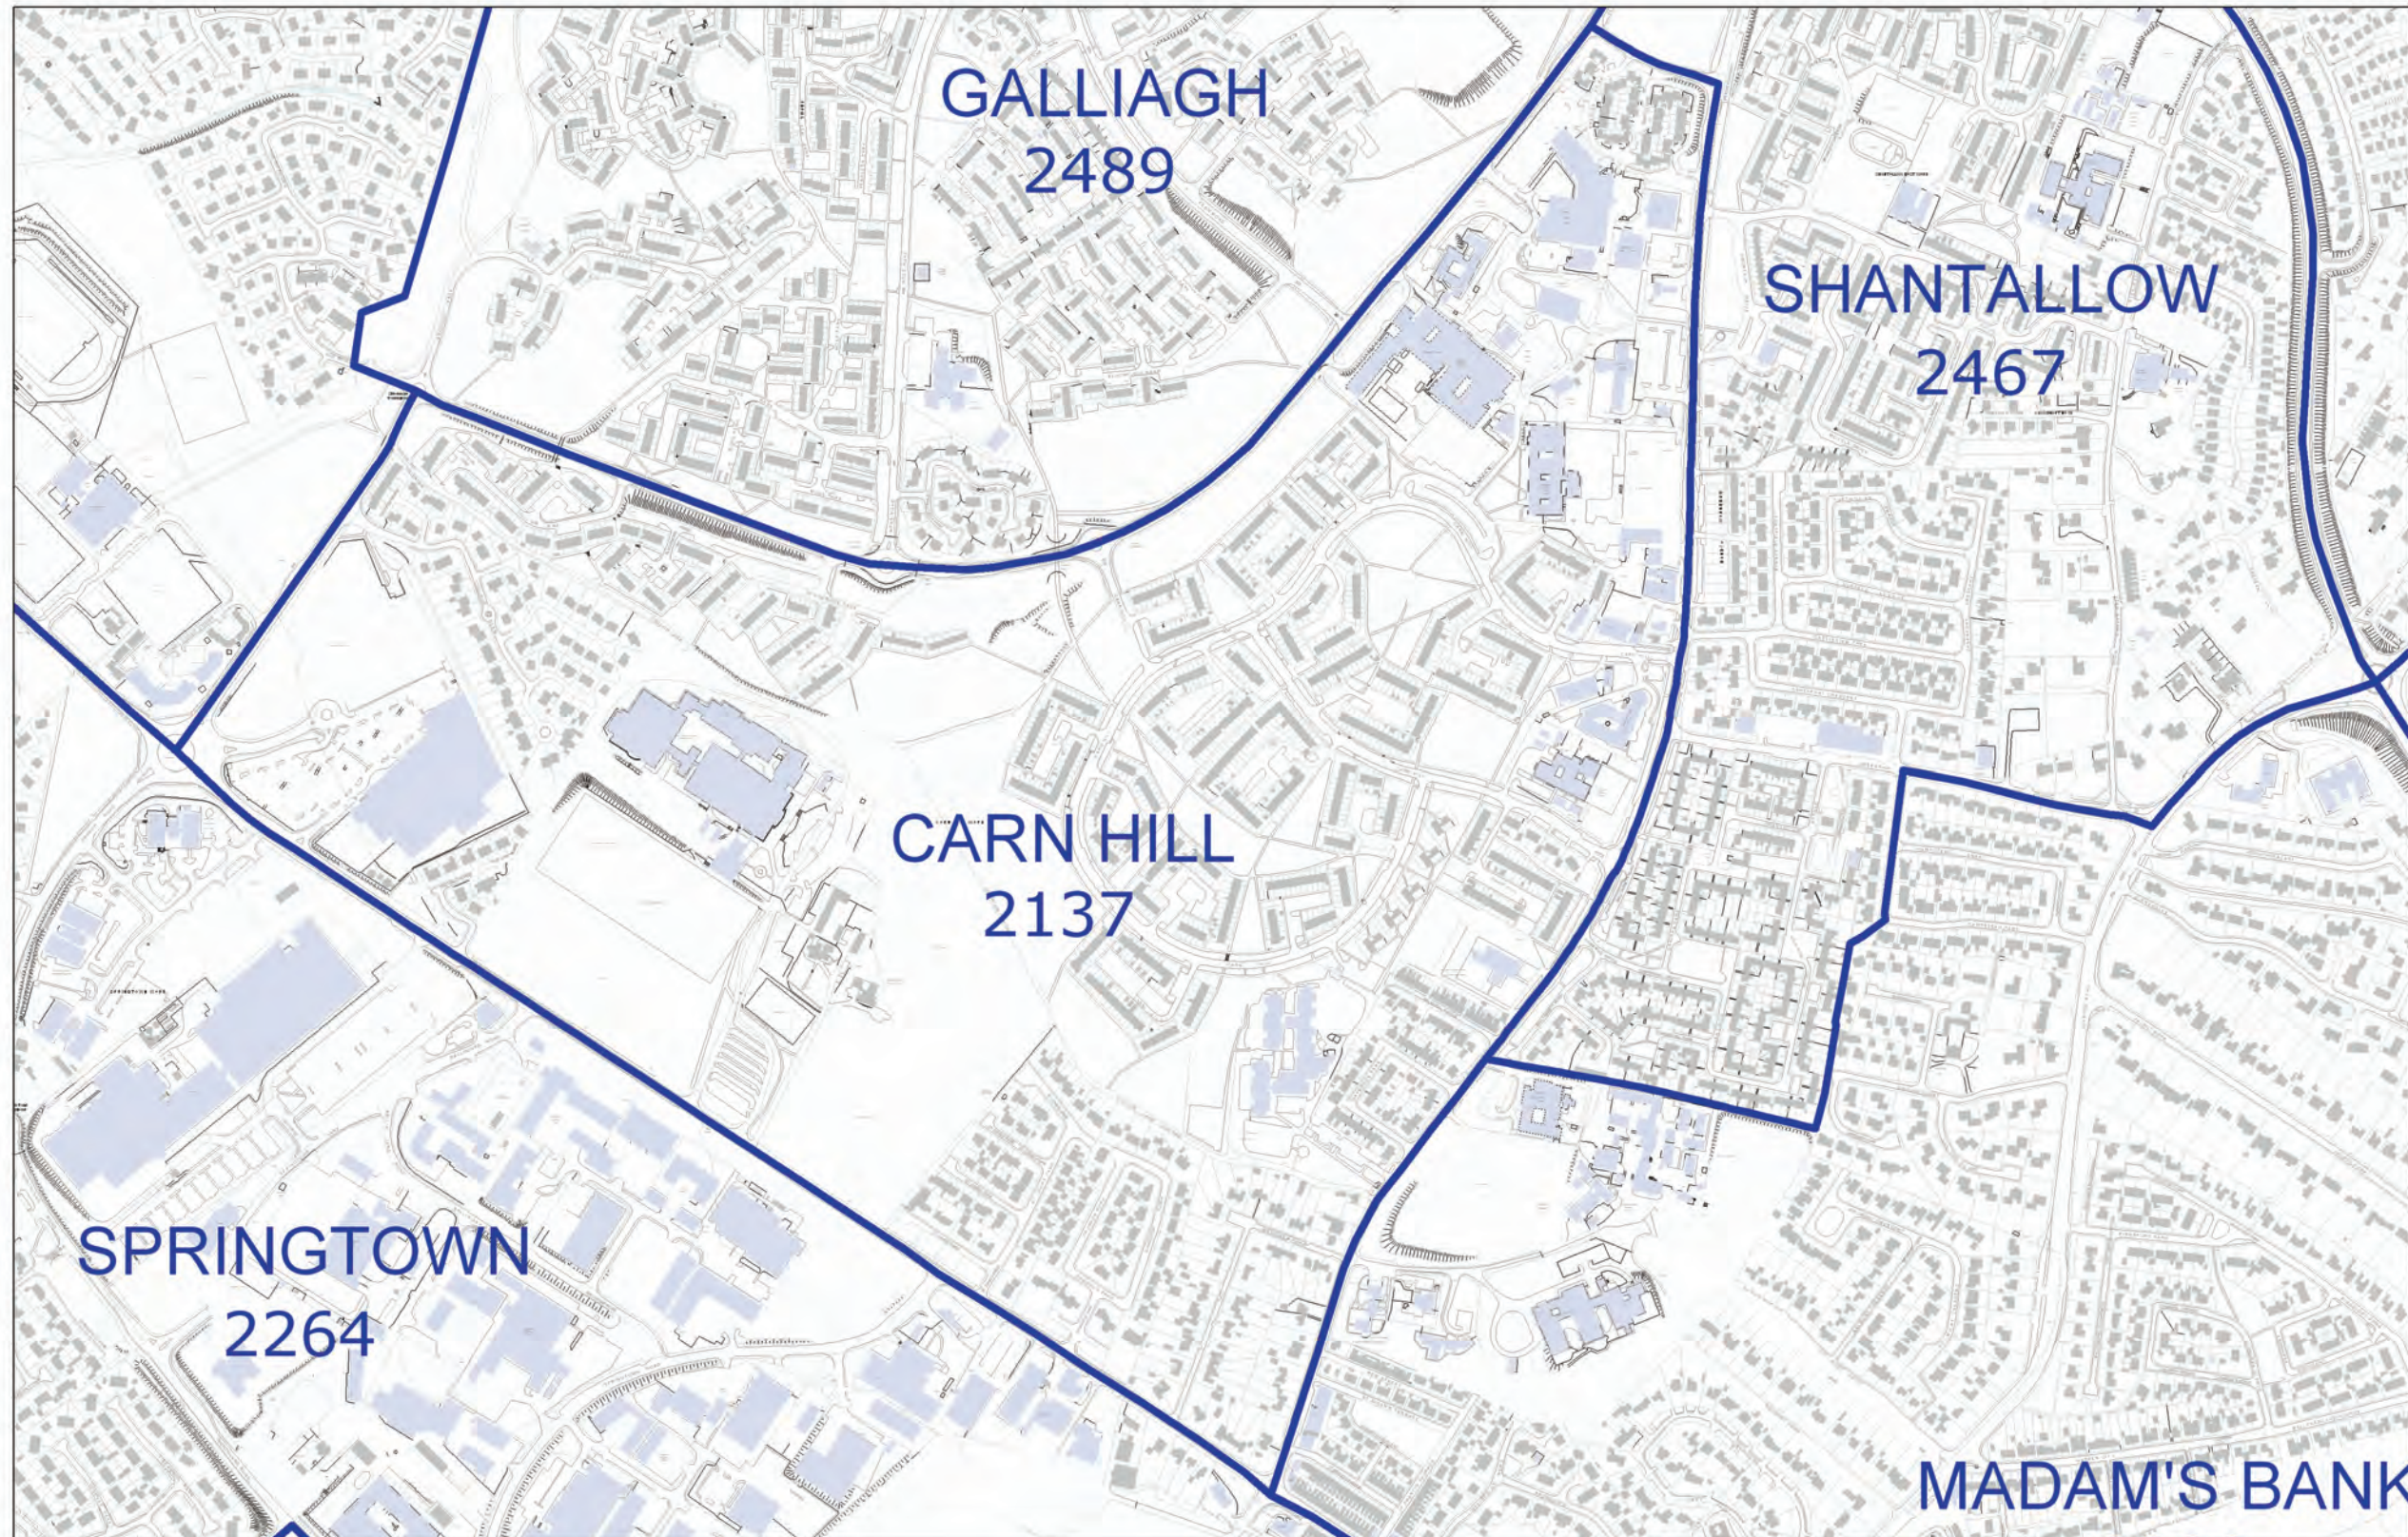

LOCAL GOVERNMENT BOUNDARIES COMMISSIONER FOR NORTHERN IRELAND

This map displays the proposed wards and their electorate totals within Derry City and Strabane District Council.

Web: <http://www.lgbc-ni.org>
E-mail: webmail@lgbc-ni.org

— LOCAL GOVERNMENT DISTRICT
— WARD

Due to the constraints of scale some ward names are not shown.

© Crown Copyright 2008