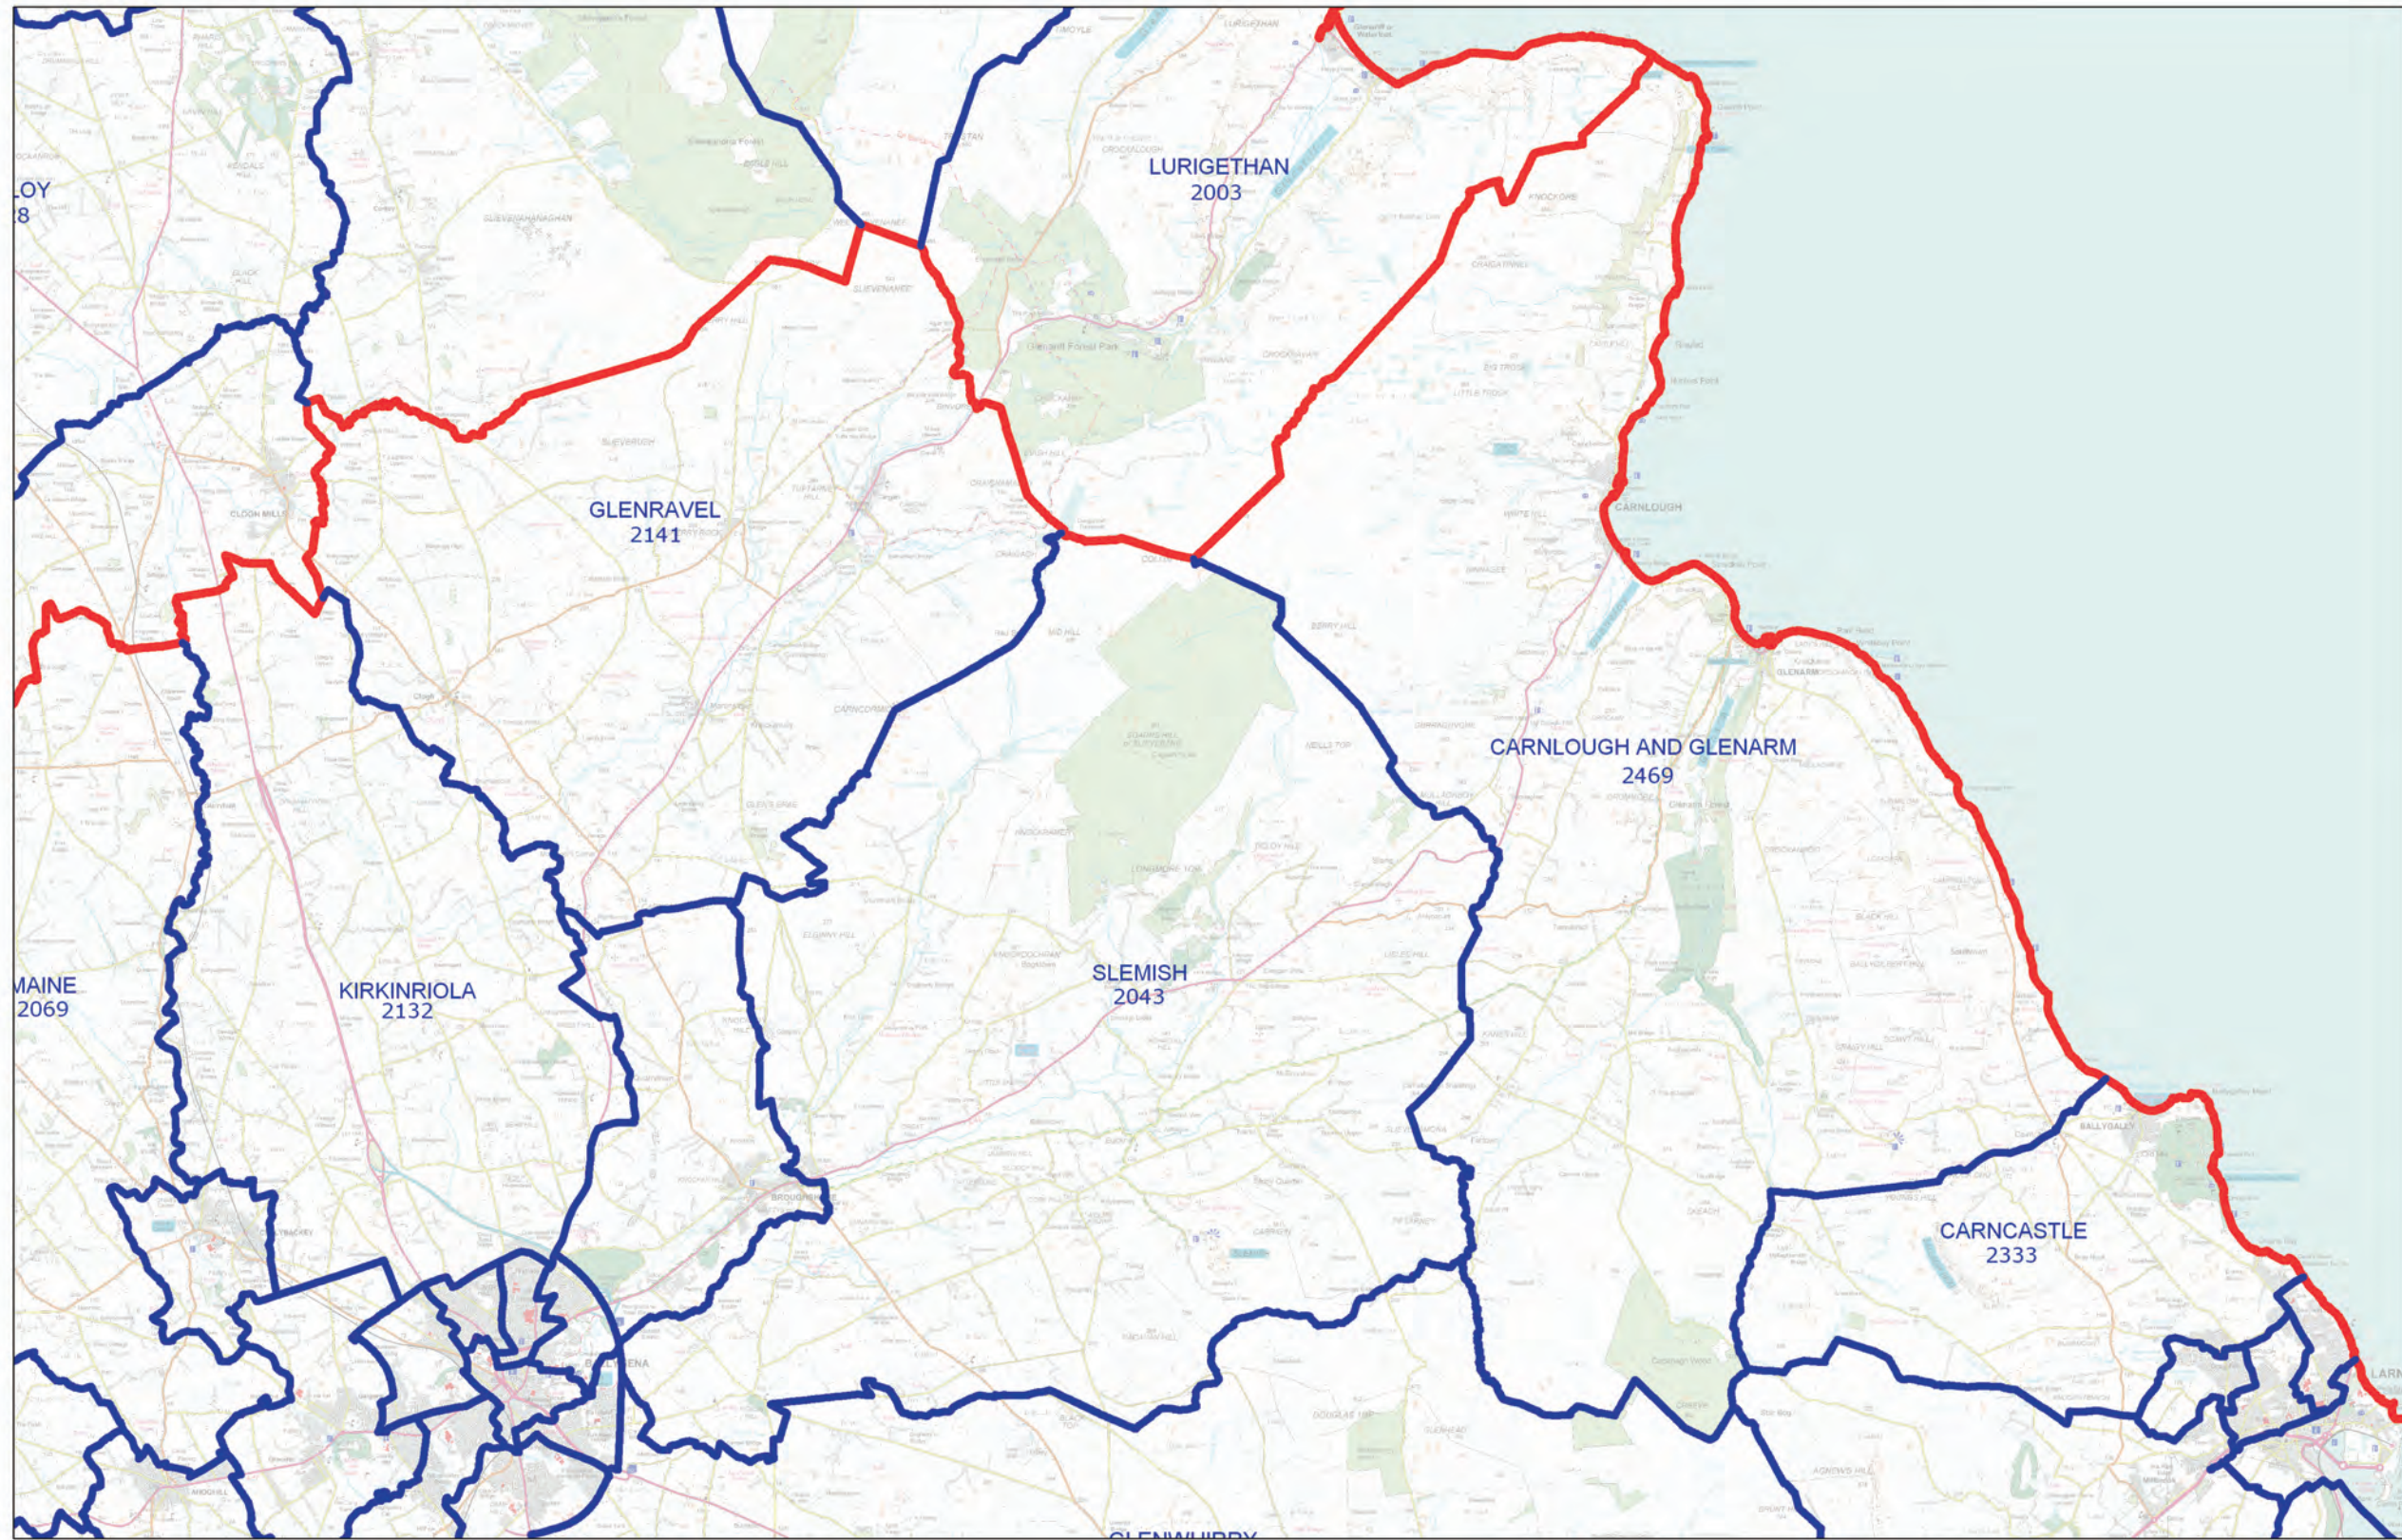

LOCAL GOVERNMENT BOUNDARIES COMMISSIONER FOR NORTHERN IRELAND

This map displays the proposed wards and their electorate totals within Mid Antrim District Council.

Web: <http://www.lgbc-ni.org>
E-mail: webmail@lgbc-ni.org

— LOCAL GOVERNMENT DISTRICT
— WARD

Due to the constraints of scale some ward names are not shown.

© Crown Copyright 2008