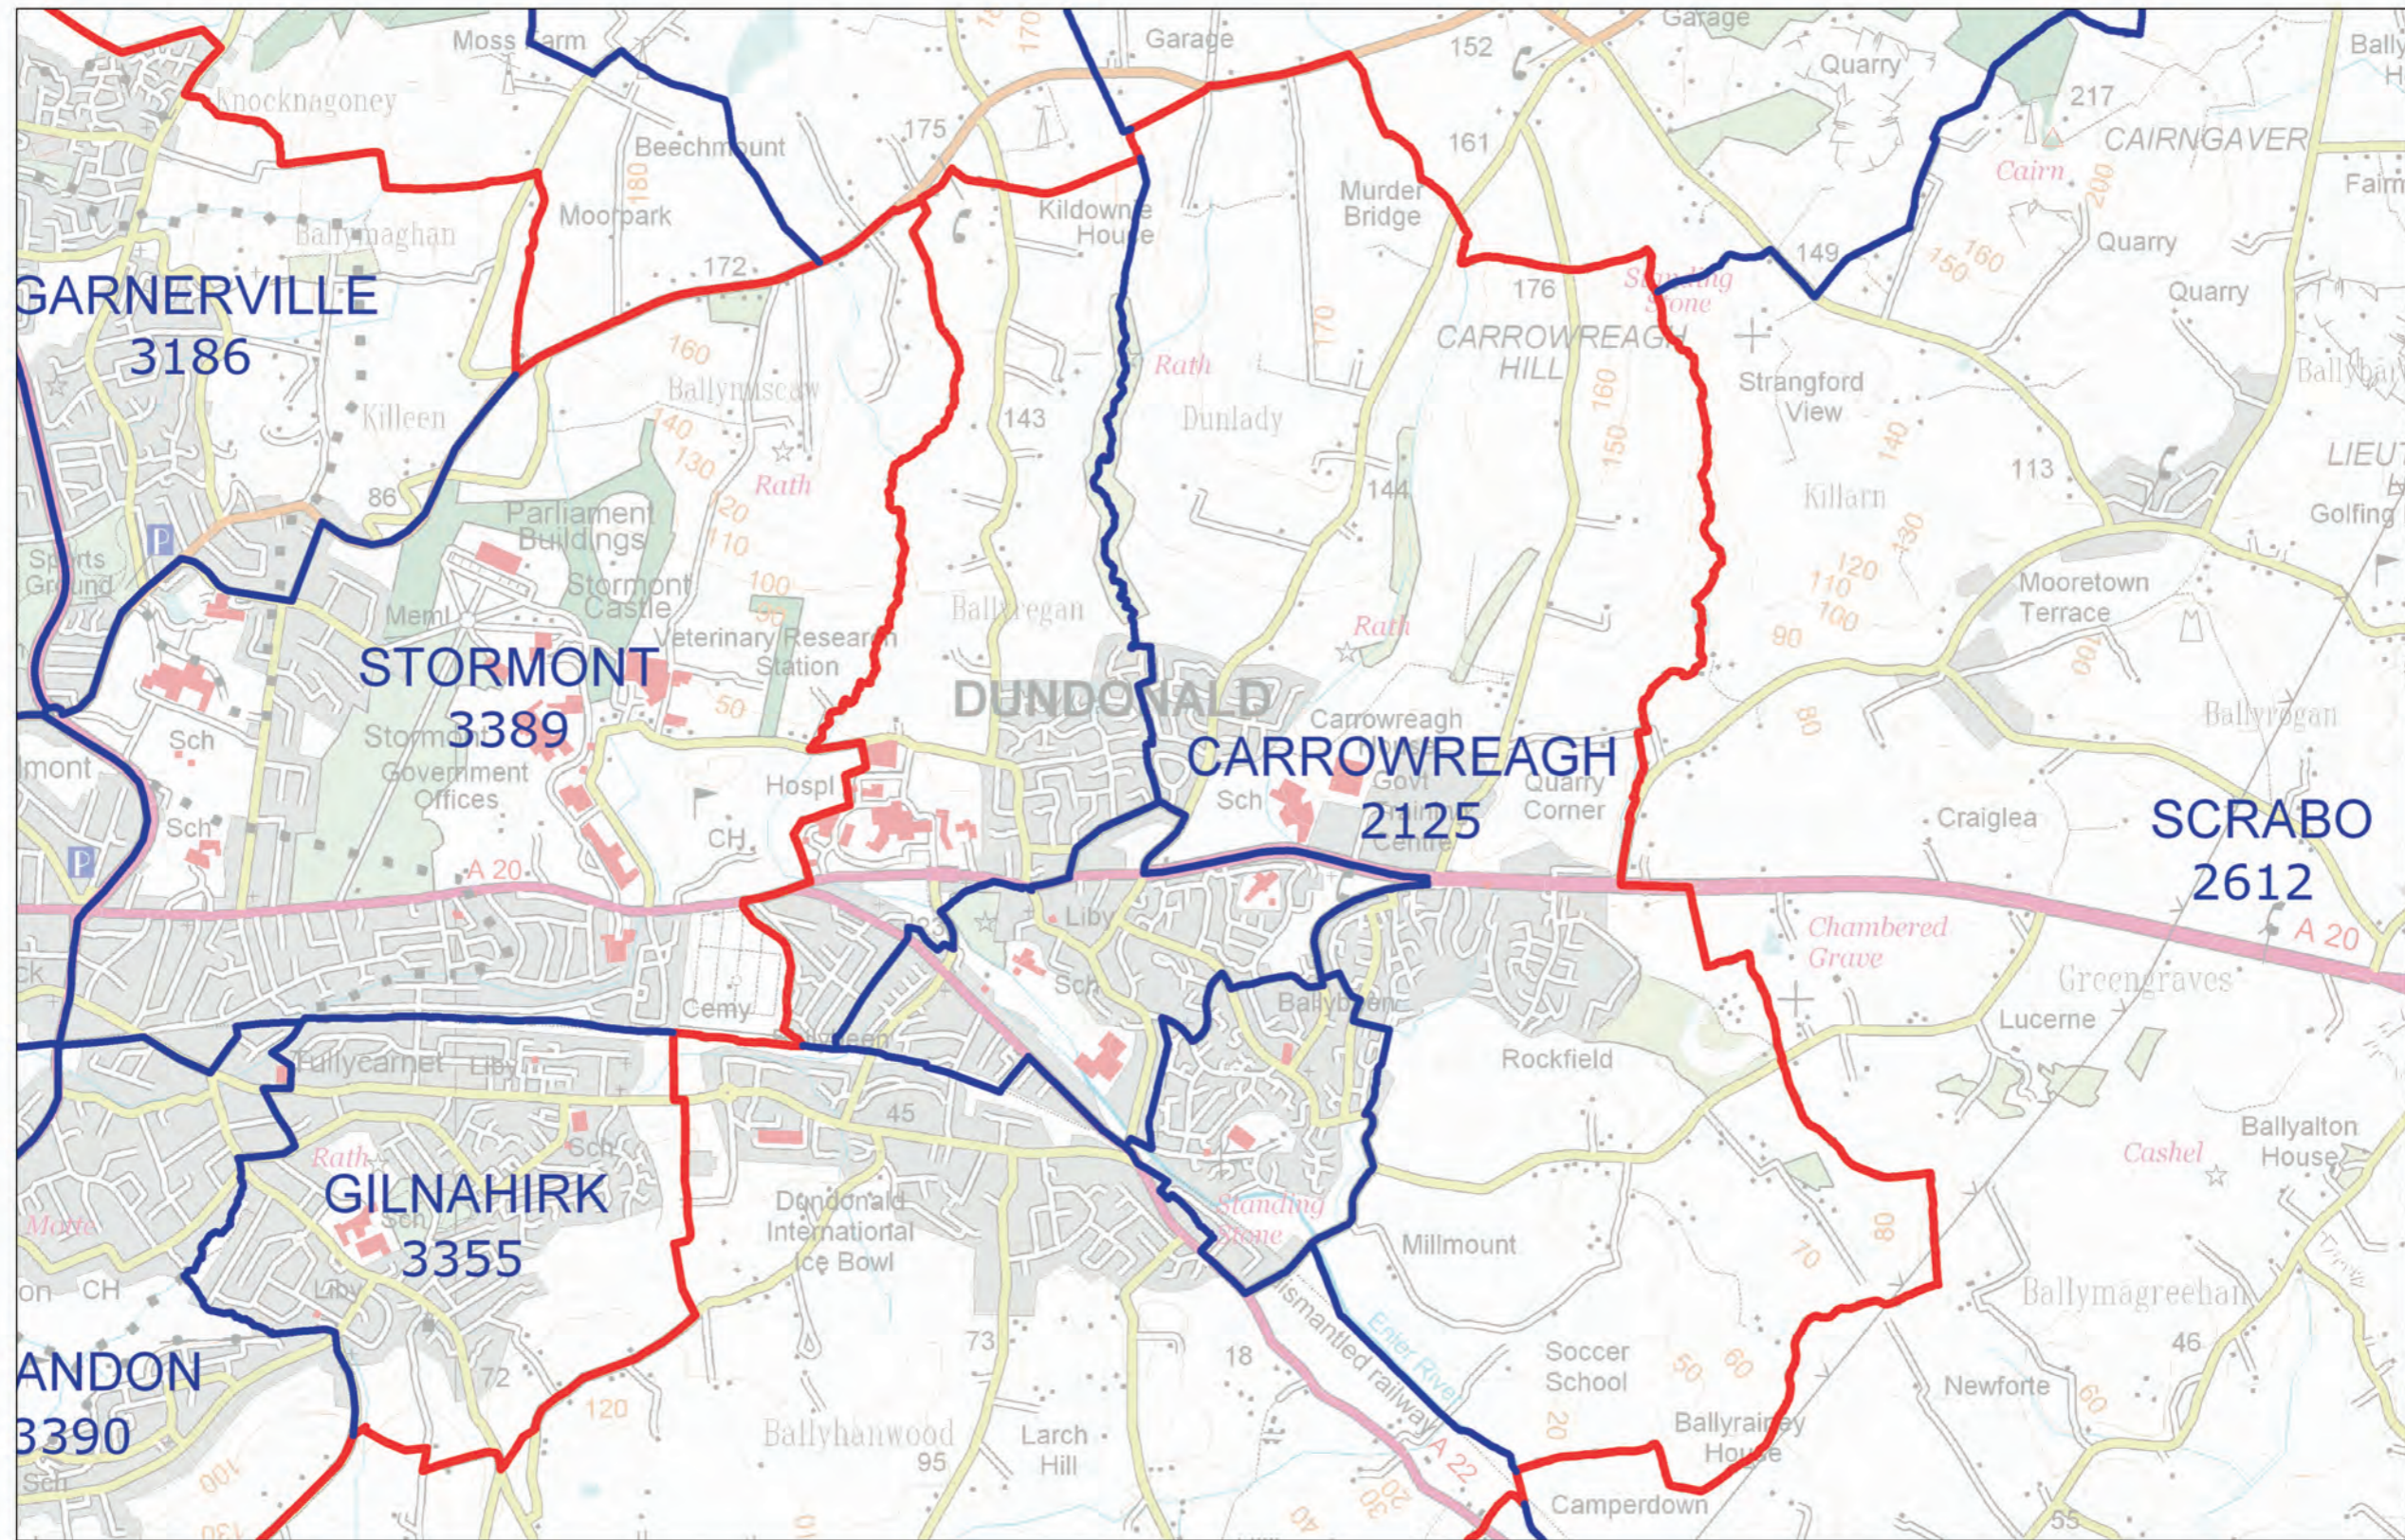

LOCAL GOVERNMENT BOUNDARIES COMMISSIONER FOR NORTHERN IRELAND

This map displays the proposed wards and their electorate totals within Lisburn City and Castlereagh District Council.

Web: <http://www.lgbc-ni.org>
E-mail: webmail@lgbc-ni.org

— LOCAL GOVERNMENT DISTRICT
— WARD

Due to the constraints of scale some ward names are not shown.

© Crown Copyright 2008