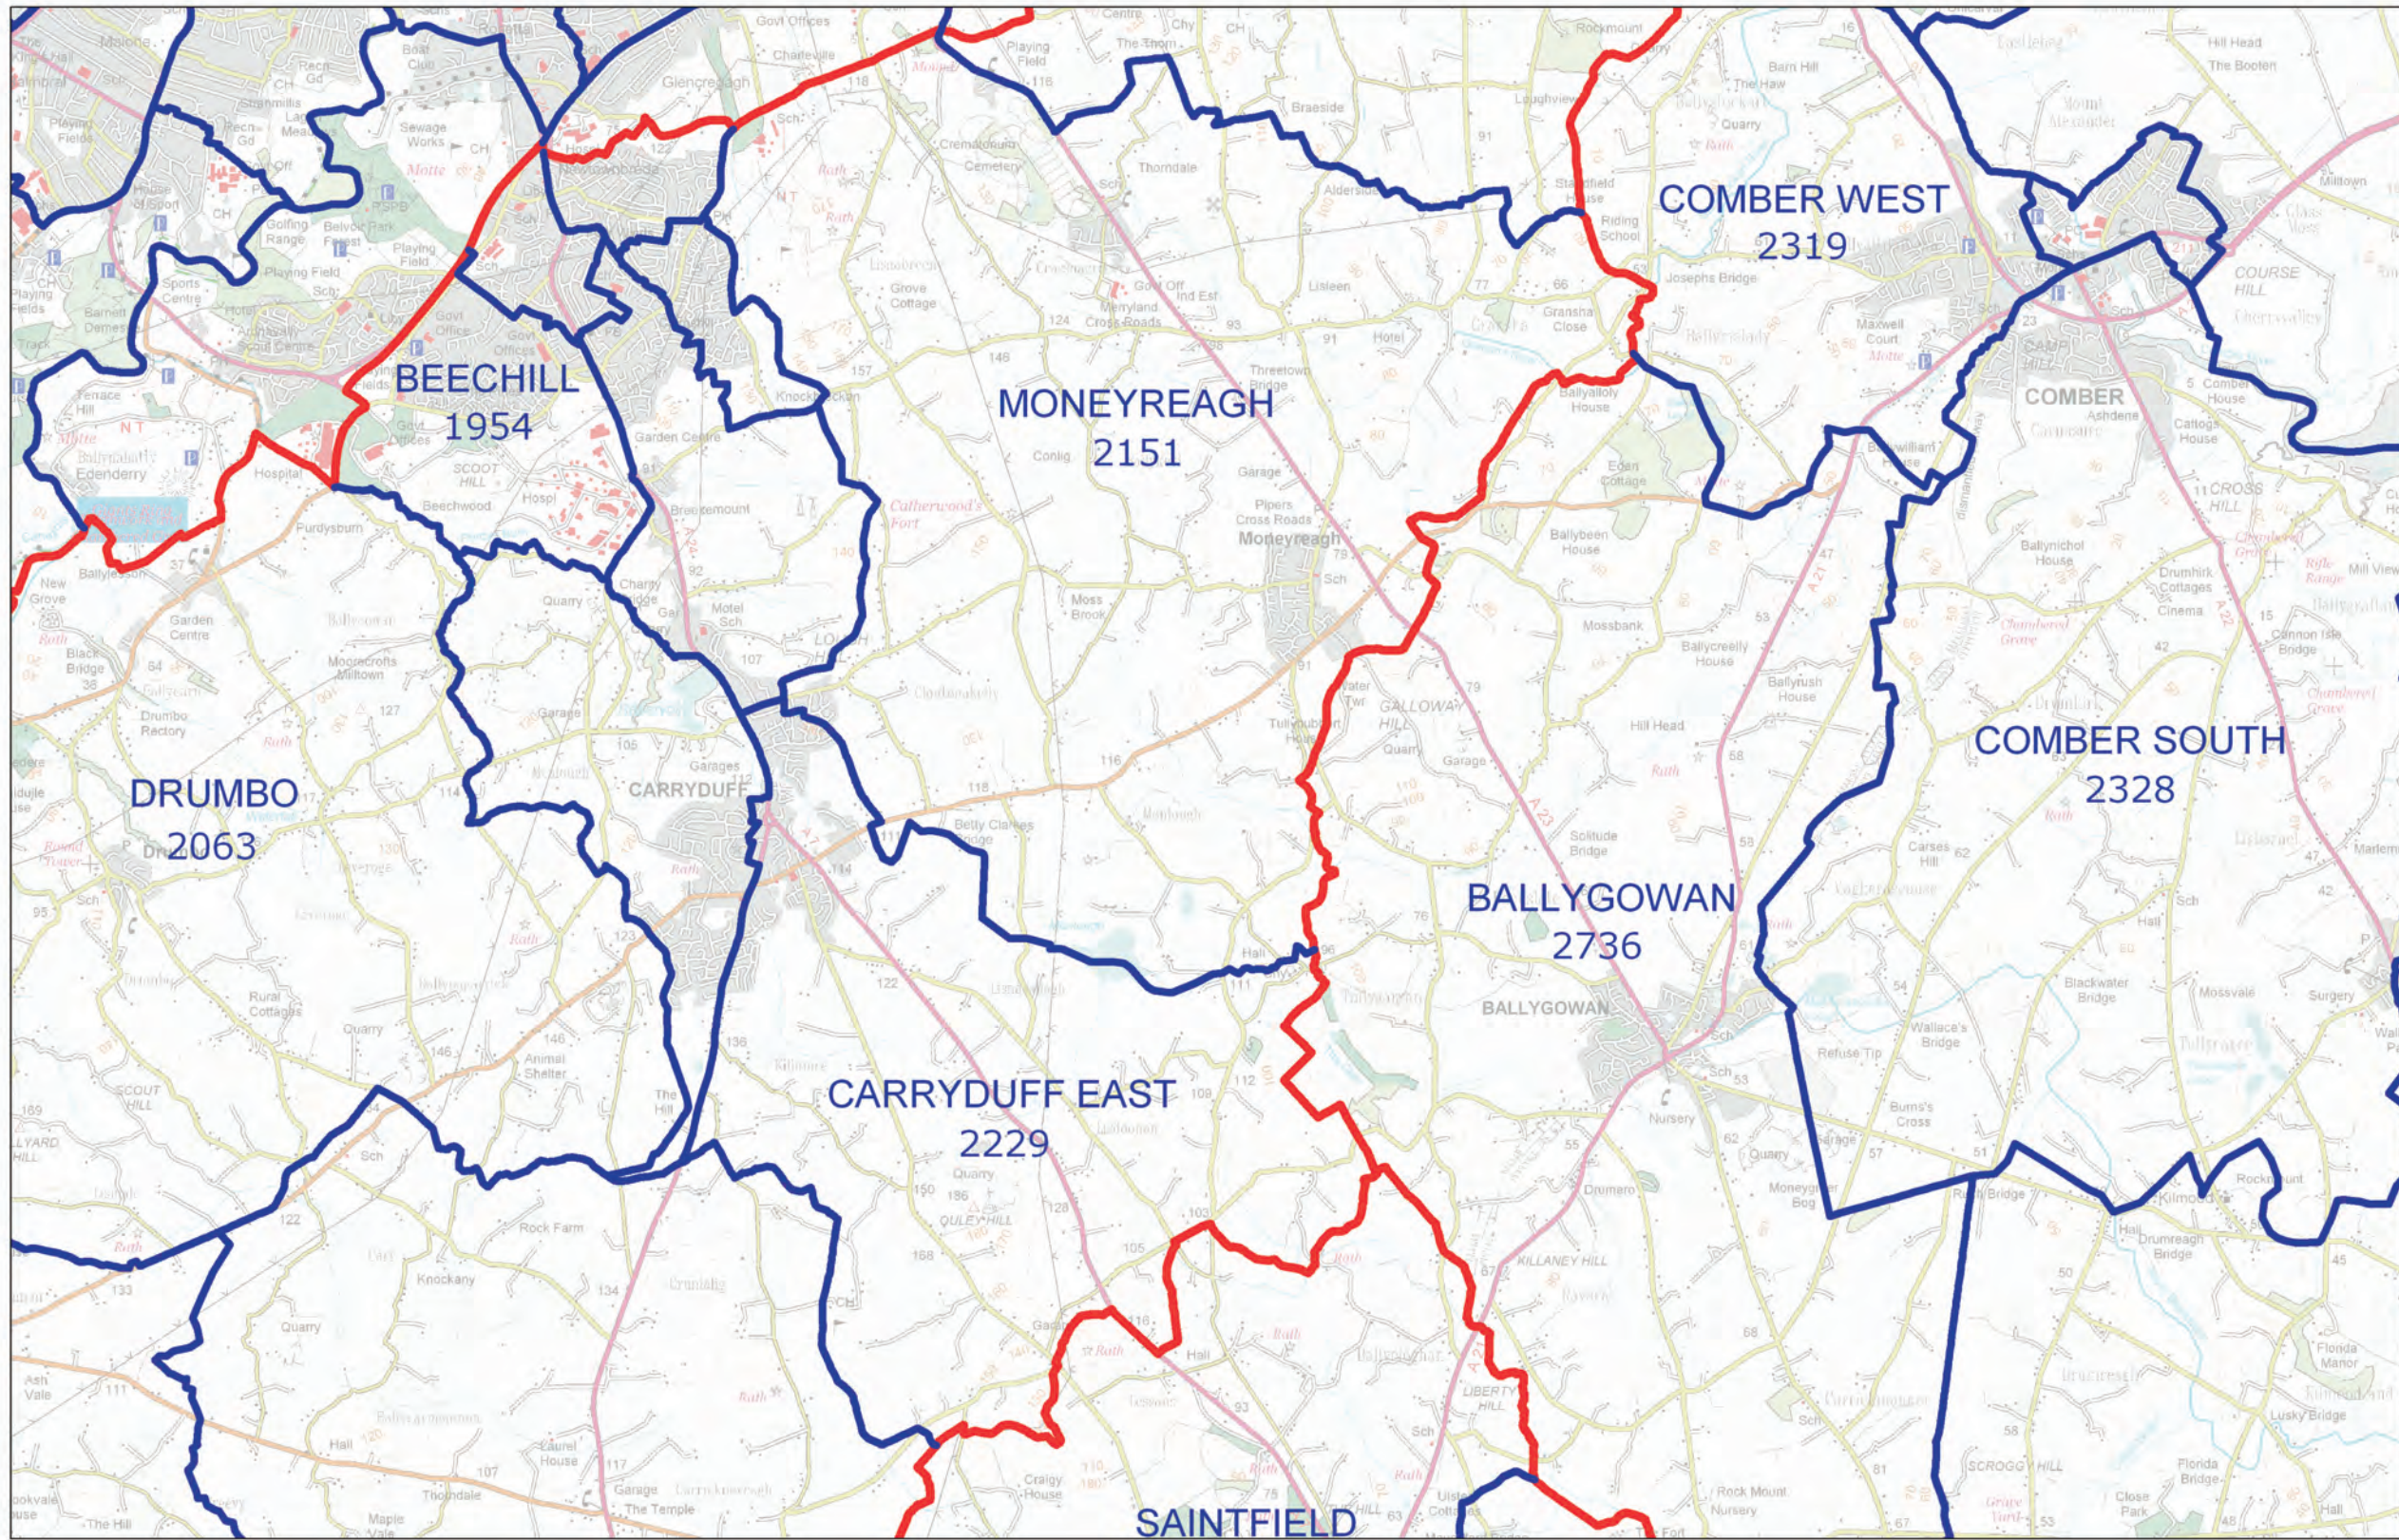

# LOCAL GOVERNMENT BOUNDARIES COMMISSIONER FOR NORTHERN IRELAND

This map displays the proposed wards and their electorate totals within Lisburn City and Castlereagh District Council.

Web: <http://www.lgbc-ni.org>  
E-mail: [webmail@lgbc-ni.org](mailto:webmail@lgbc-ni.org)

— LOCAL GOVERNMENT DISTRICT  
— WARD

Due to the constraints of scale some ward names are not shown.

© Crown Copyright 2008