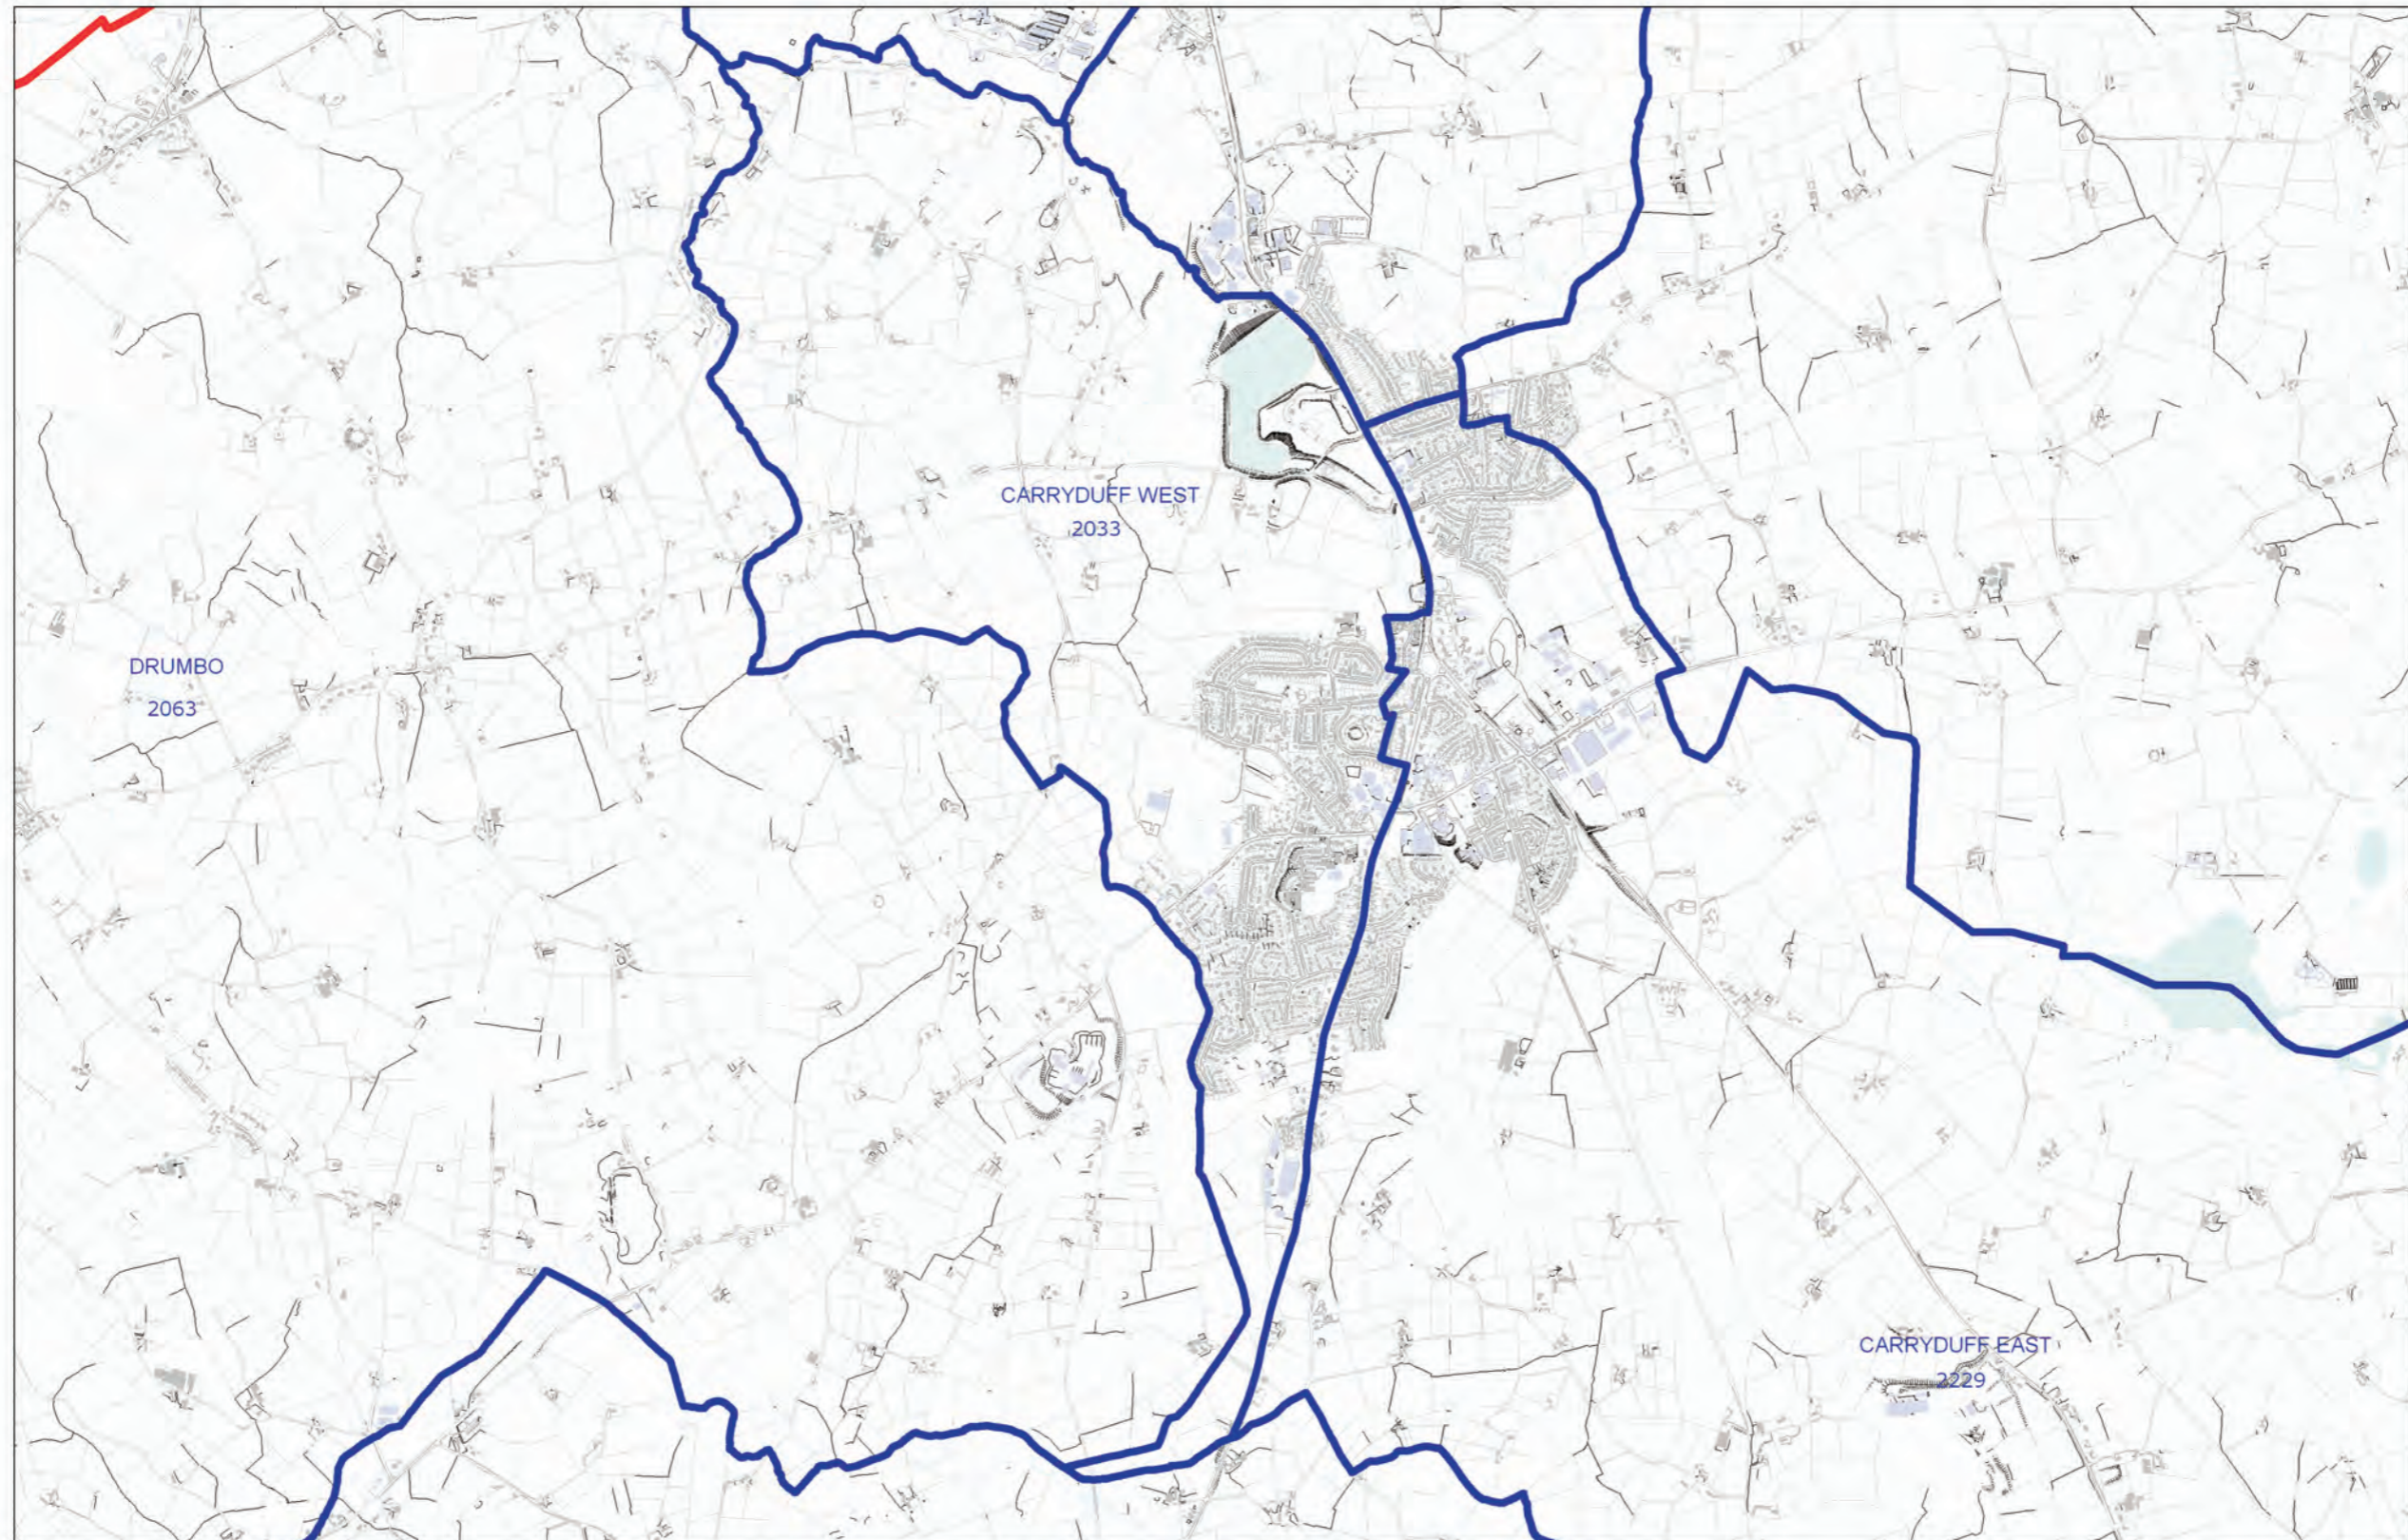

LOCAL GOVERNMENT BOUNDARIES COMMISSIONER FOR NORTHERN IRELAND

This map displays the proposed wards and their electorate totals within Lisburn City and Castlereagh District Council.

Web: <http://www.lgbc-ni.org>
E-mail: webmail@lgbc-ni.org

— LOCAL GOVERNMENT DISTRICT
— WARD

Due to the constraints of scale some ward names are not shown.

© Crown Copyright 2008