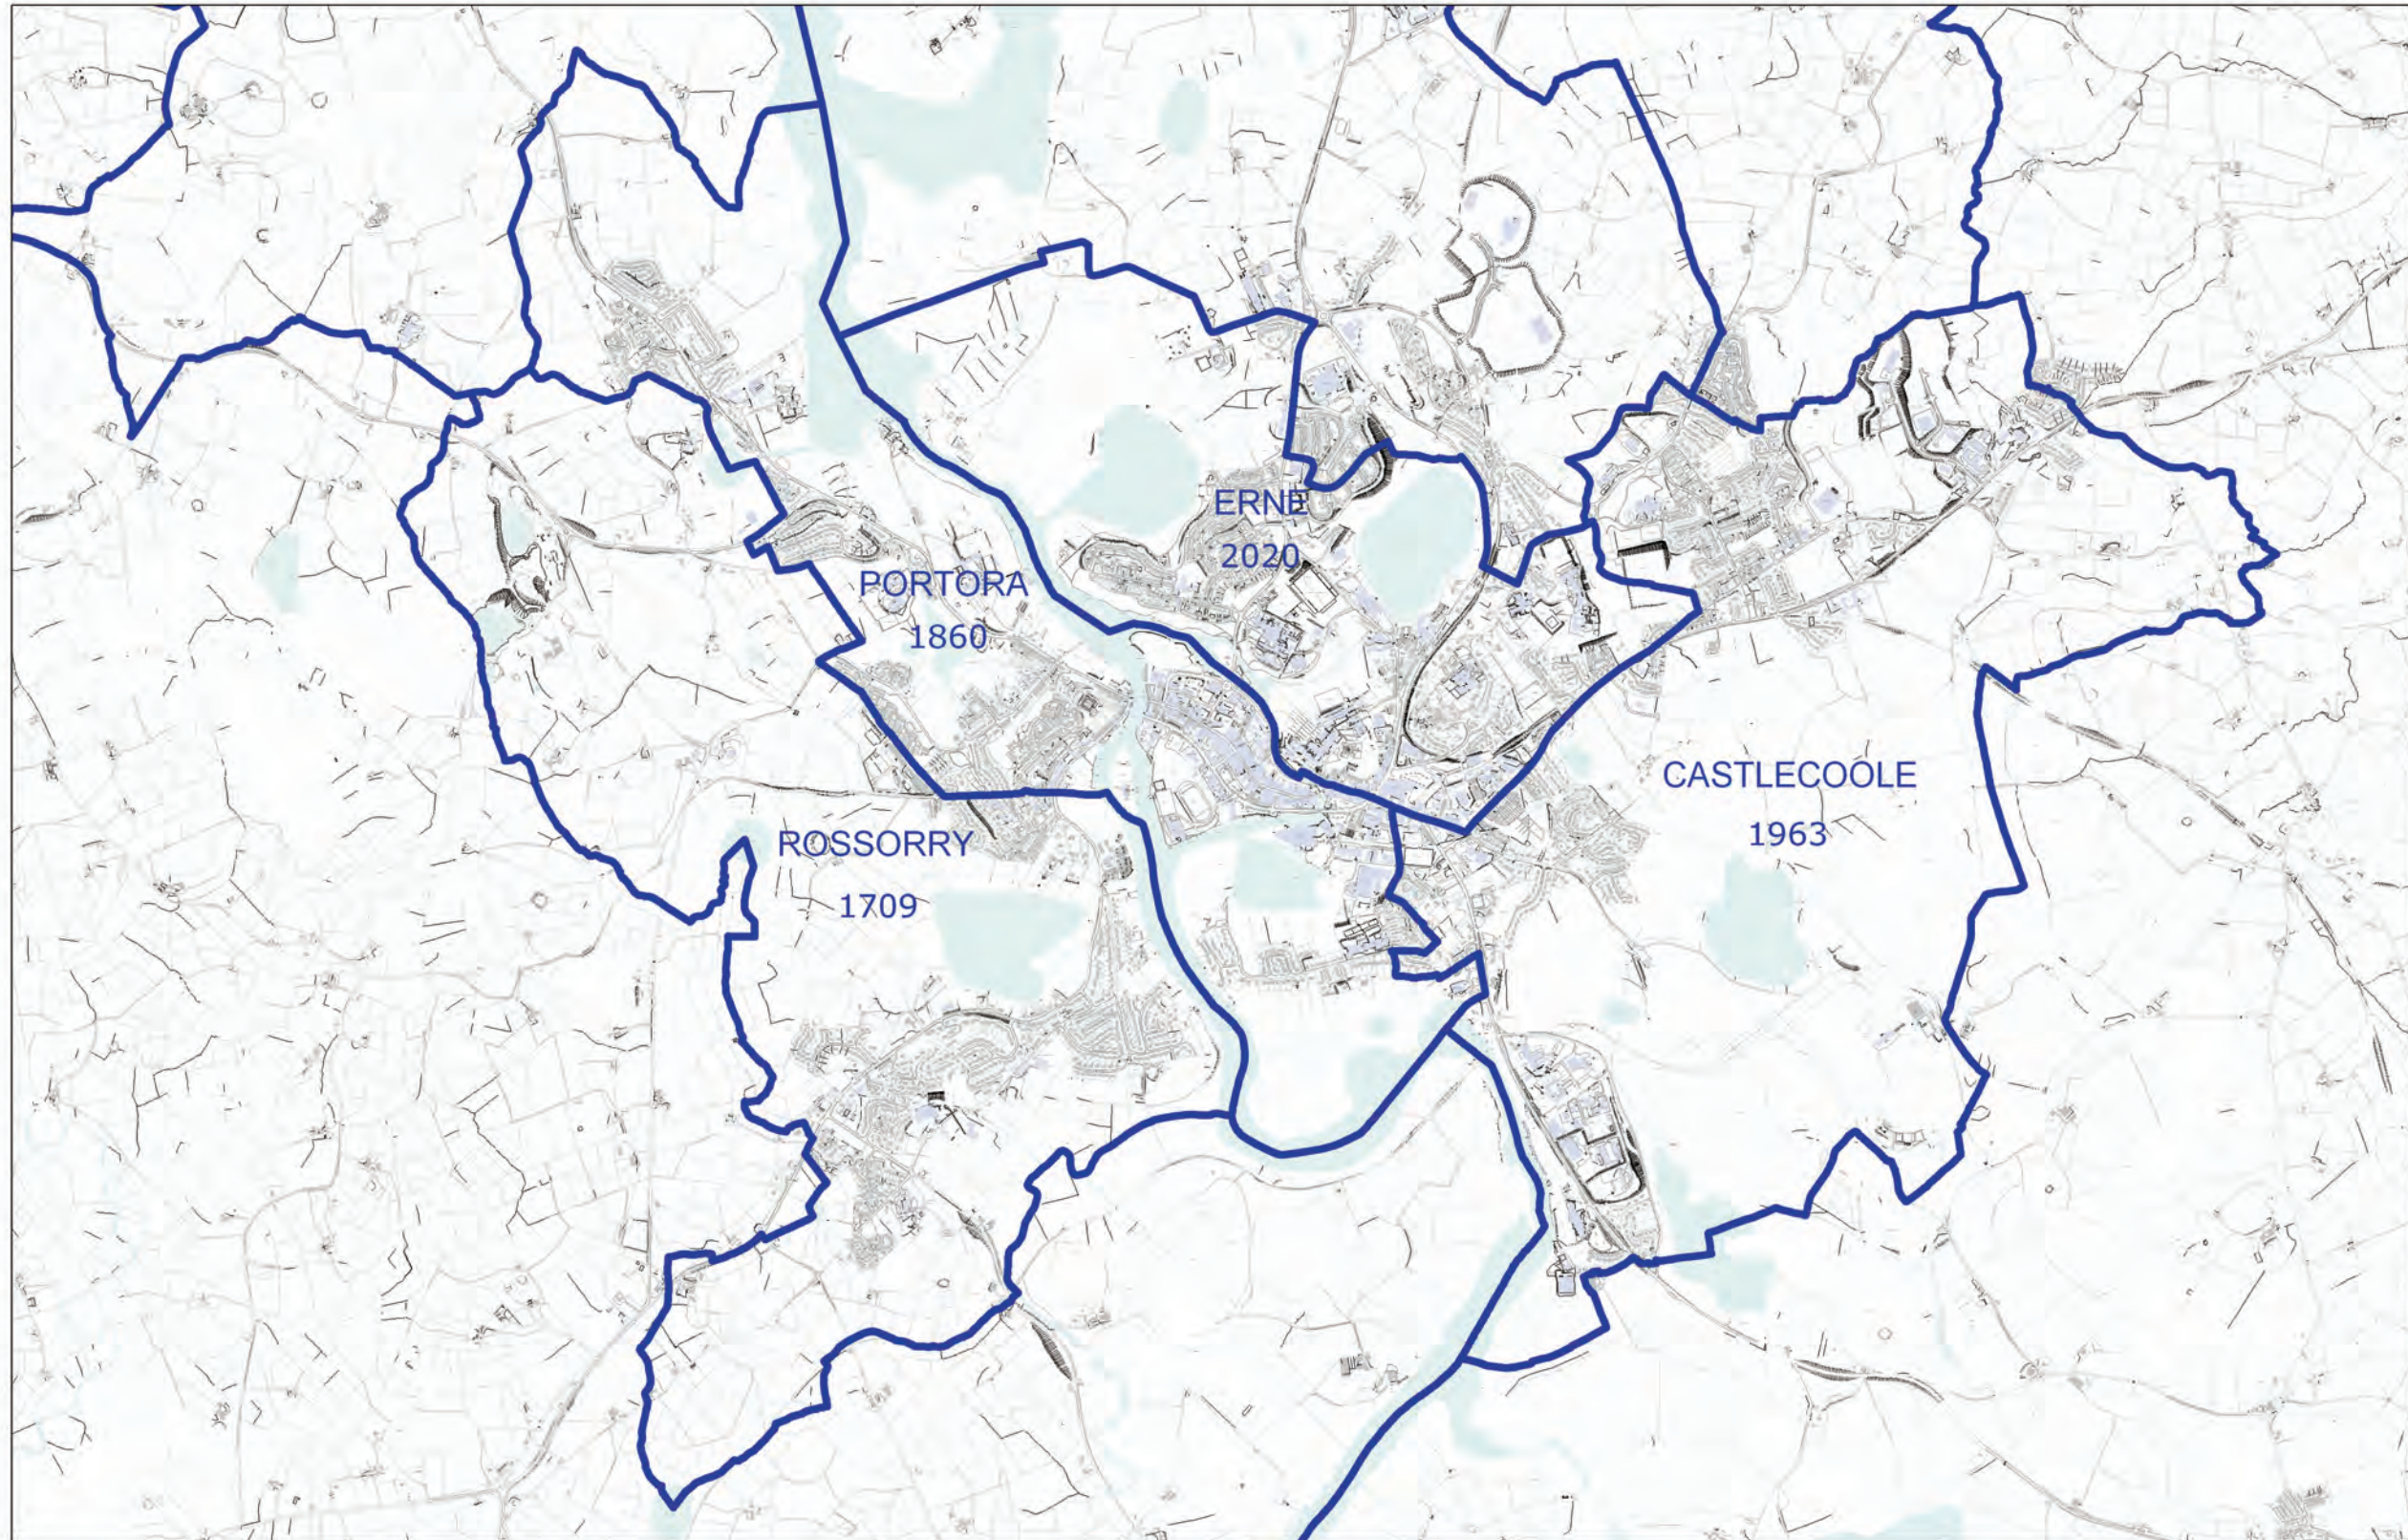

LOCAL GOVERNMENT BOUNDARIES COMMISSIONER FOR NORTHERN IRELAND

This map displays the proposed wards and their electorate totals within Fermanagh and Omagh District Council.

Web: <http://www.lgbc-ni.org>
E-mail: webmail@lgbc-ni.org

— LOCAL GOVERNMENT DISTRICT
— WARD

Due to the constraints of scale some ward names are not shown.

© Crown Copyright 2008