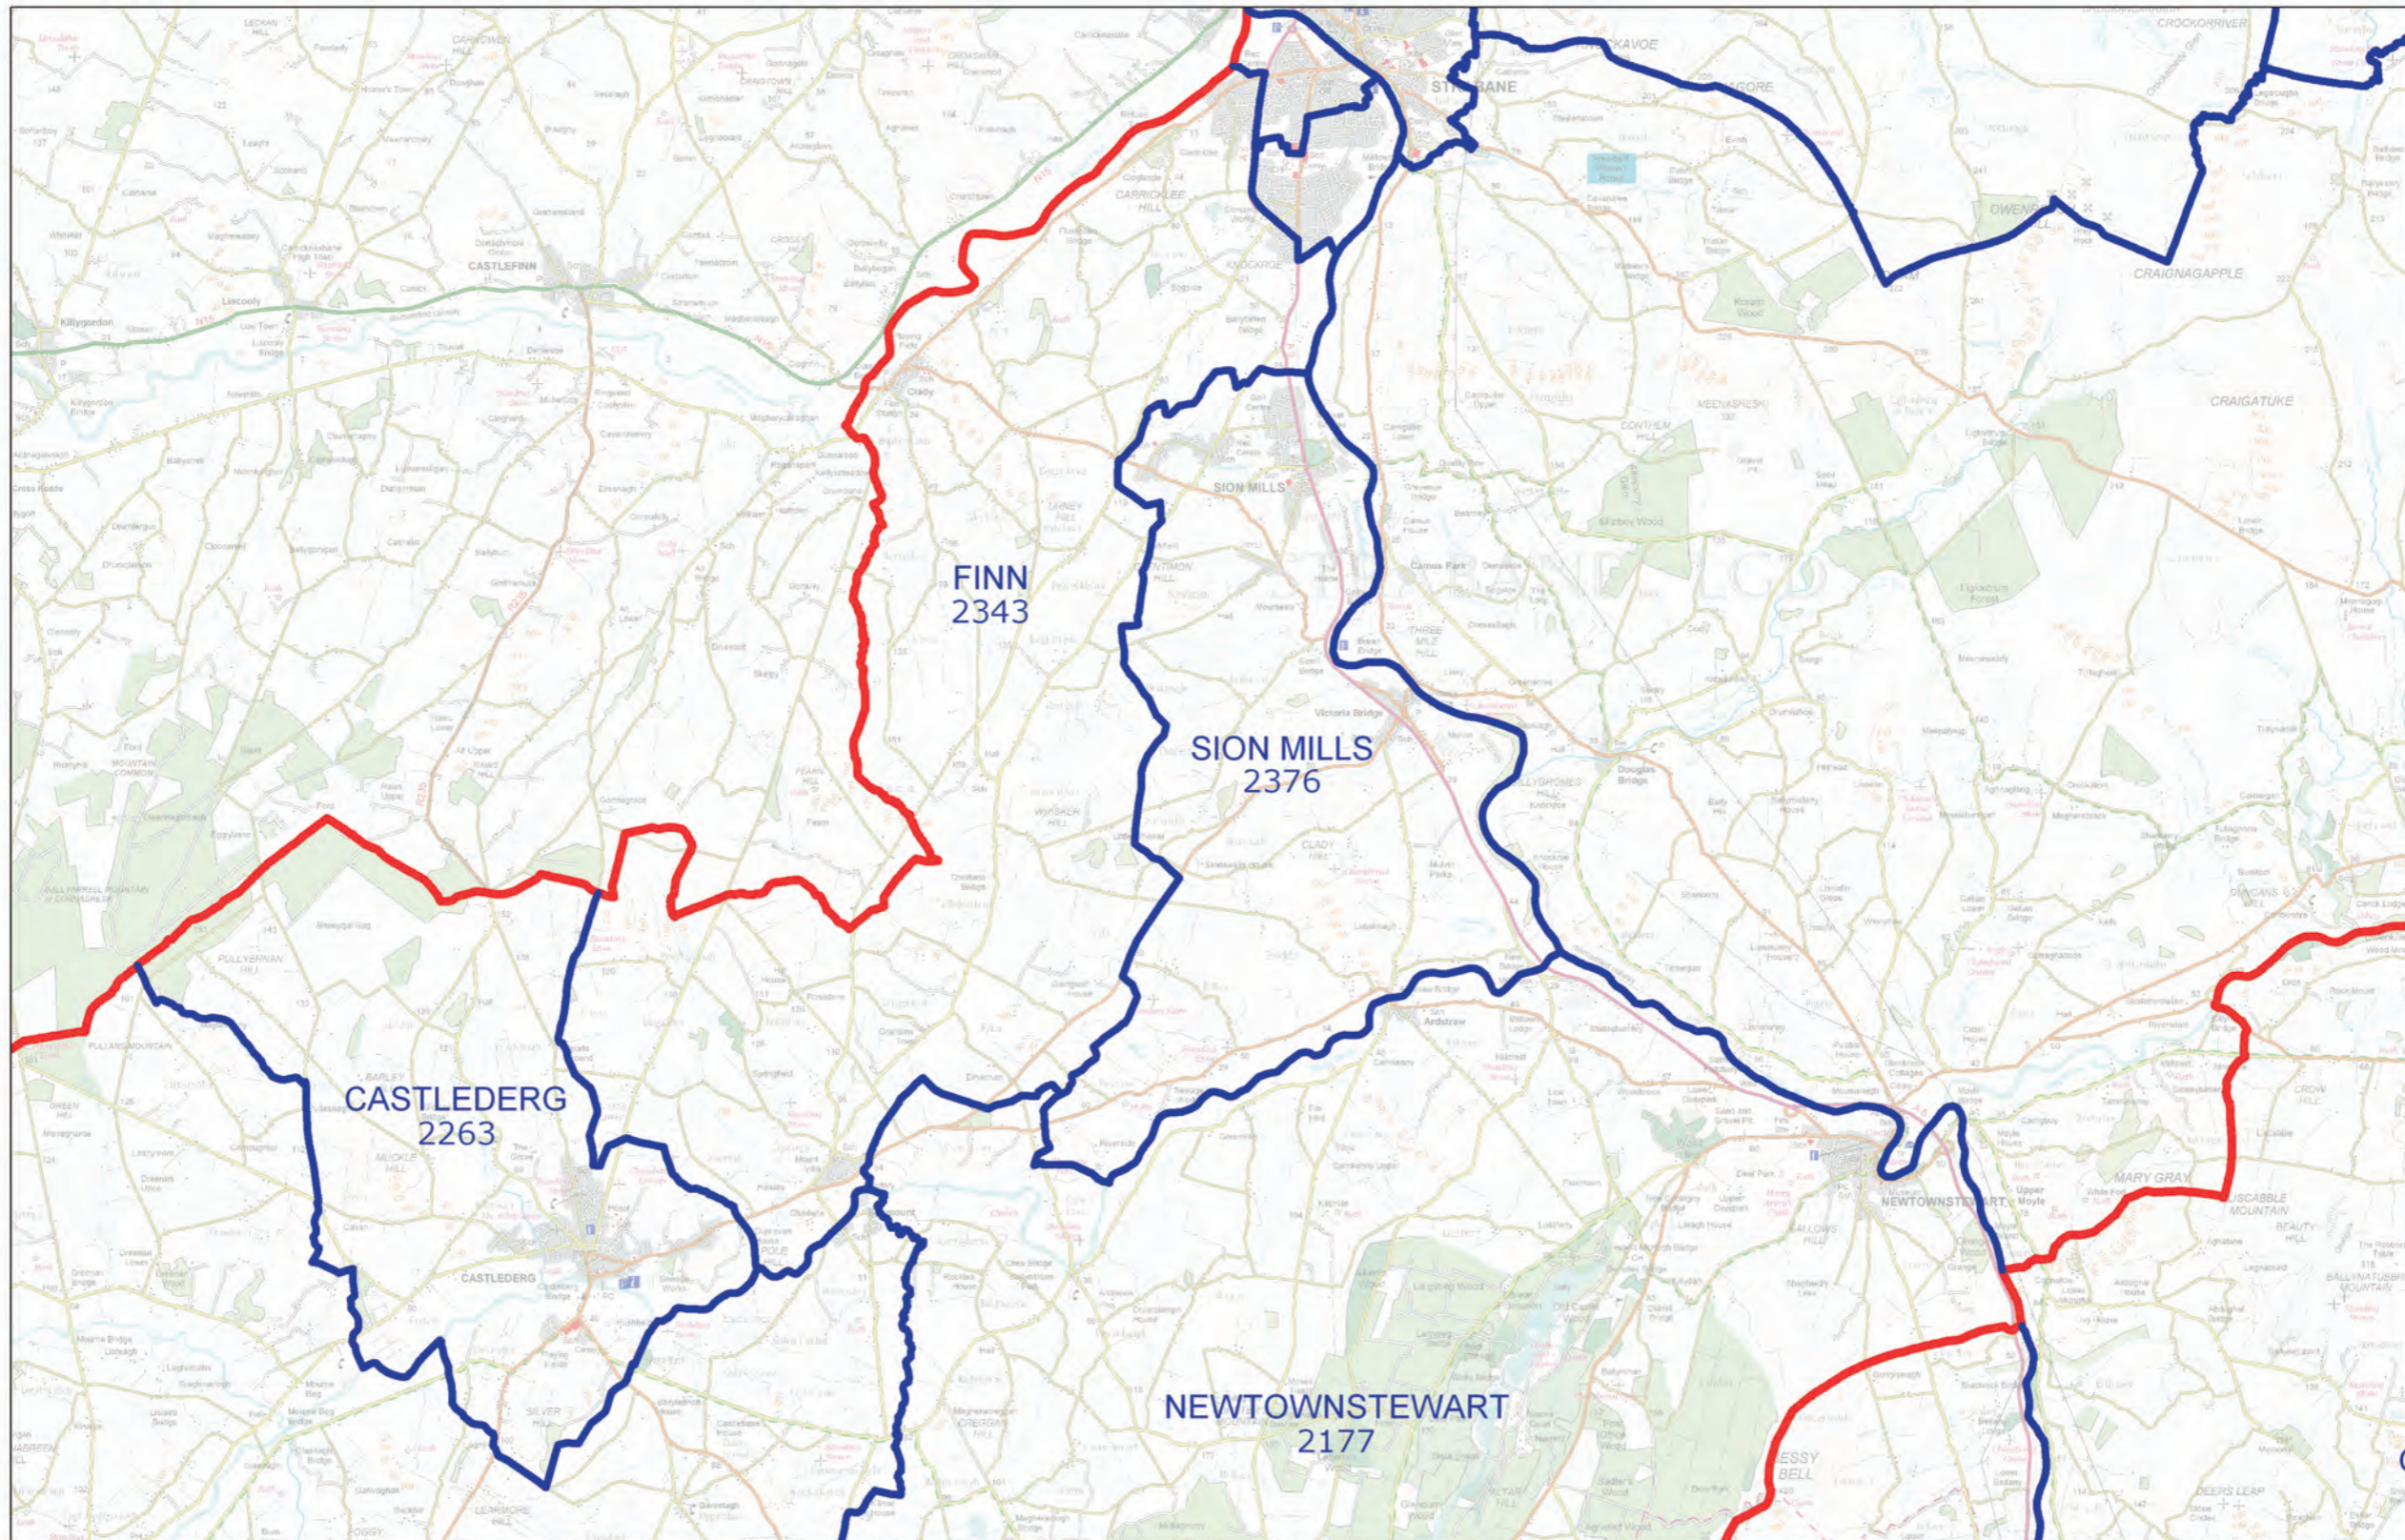

LOCAL GOVERNMENT BOUNDARIES COMMISSIONER FOR NORTHERN IRELAND

This map displays the proposed wards and their electorate totals within Derry City and Strabane District Council.

Web: <http://www.lgbc-ni.org>