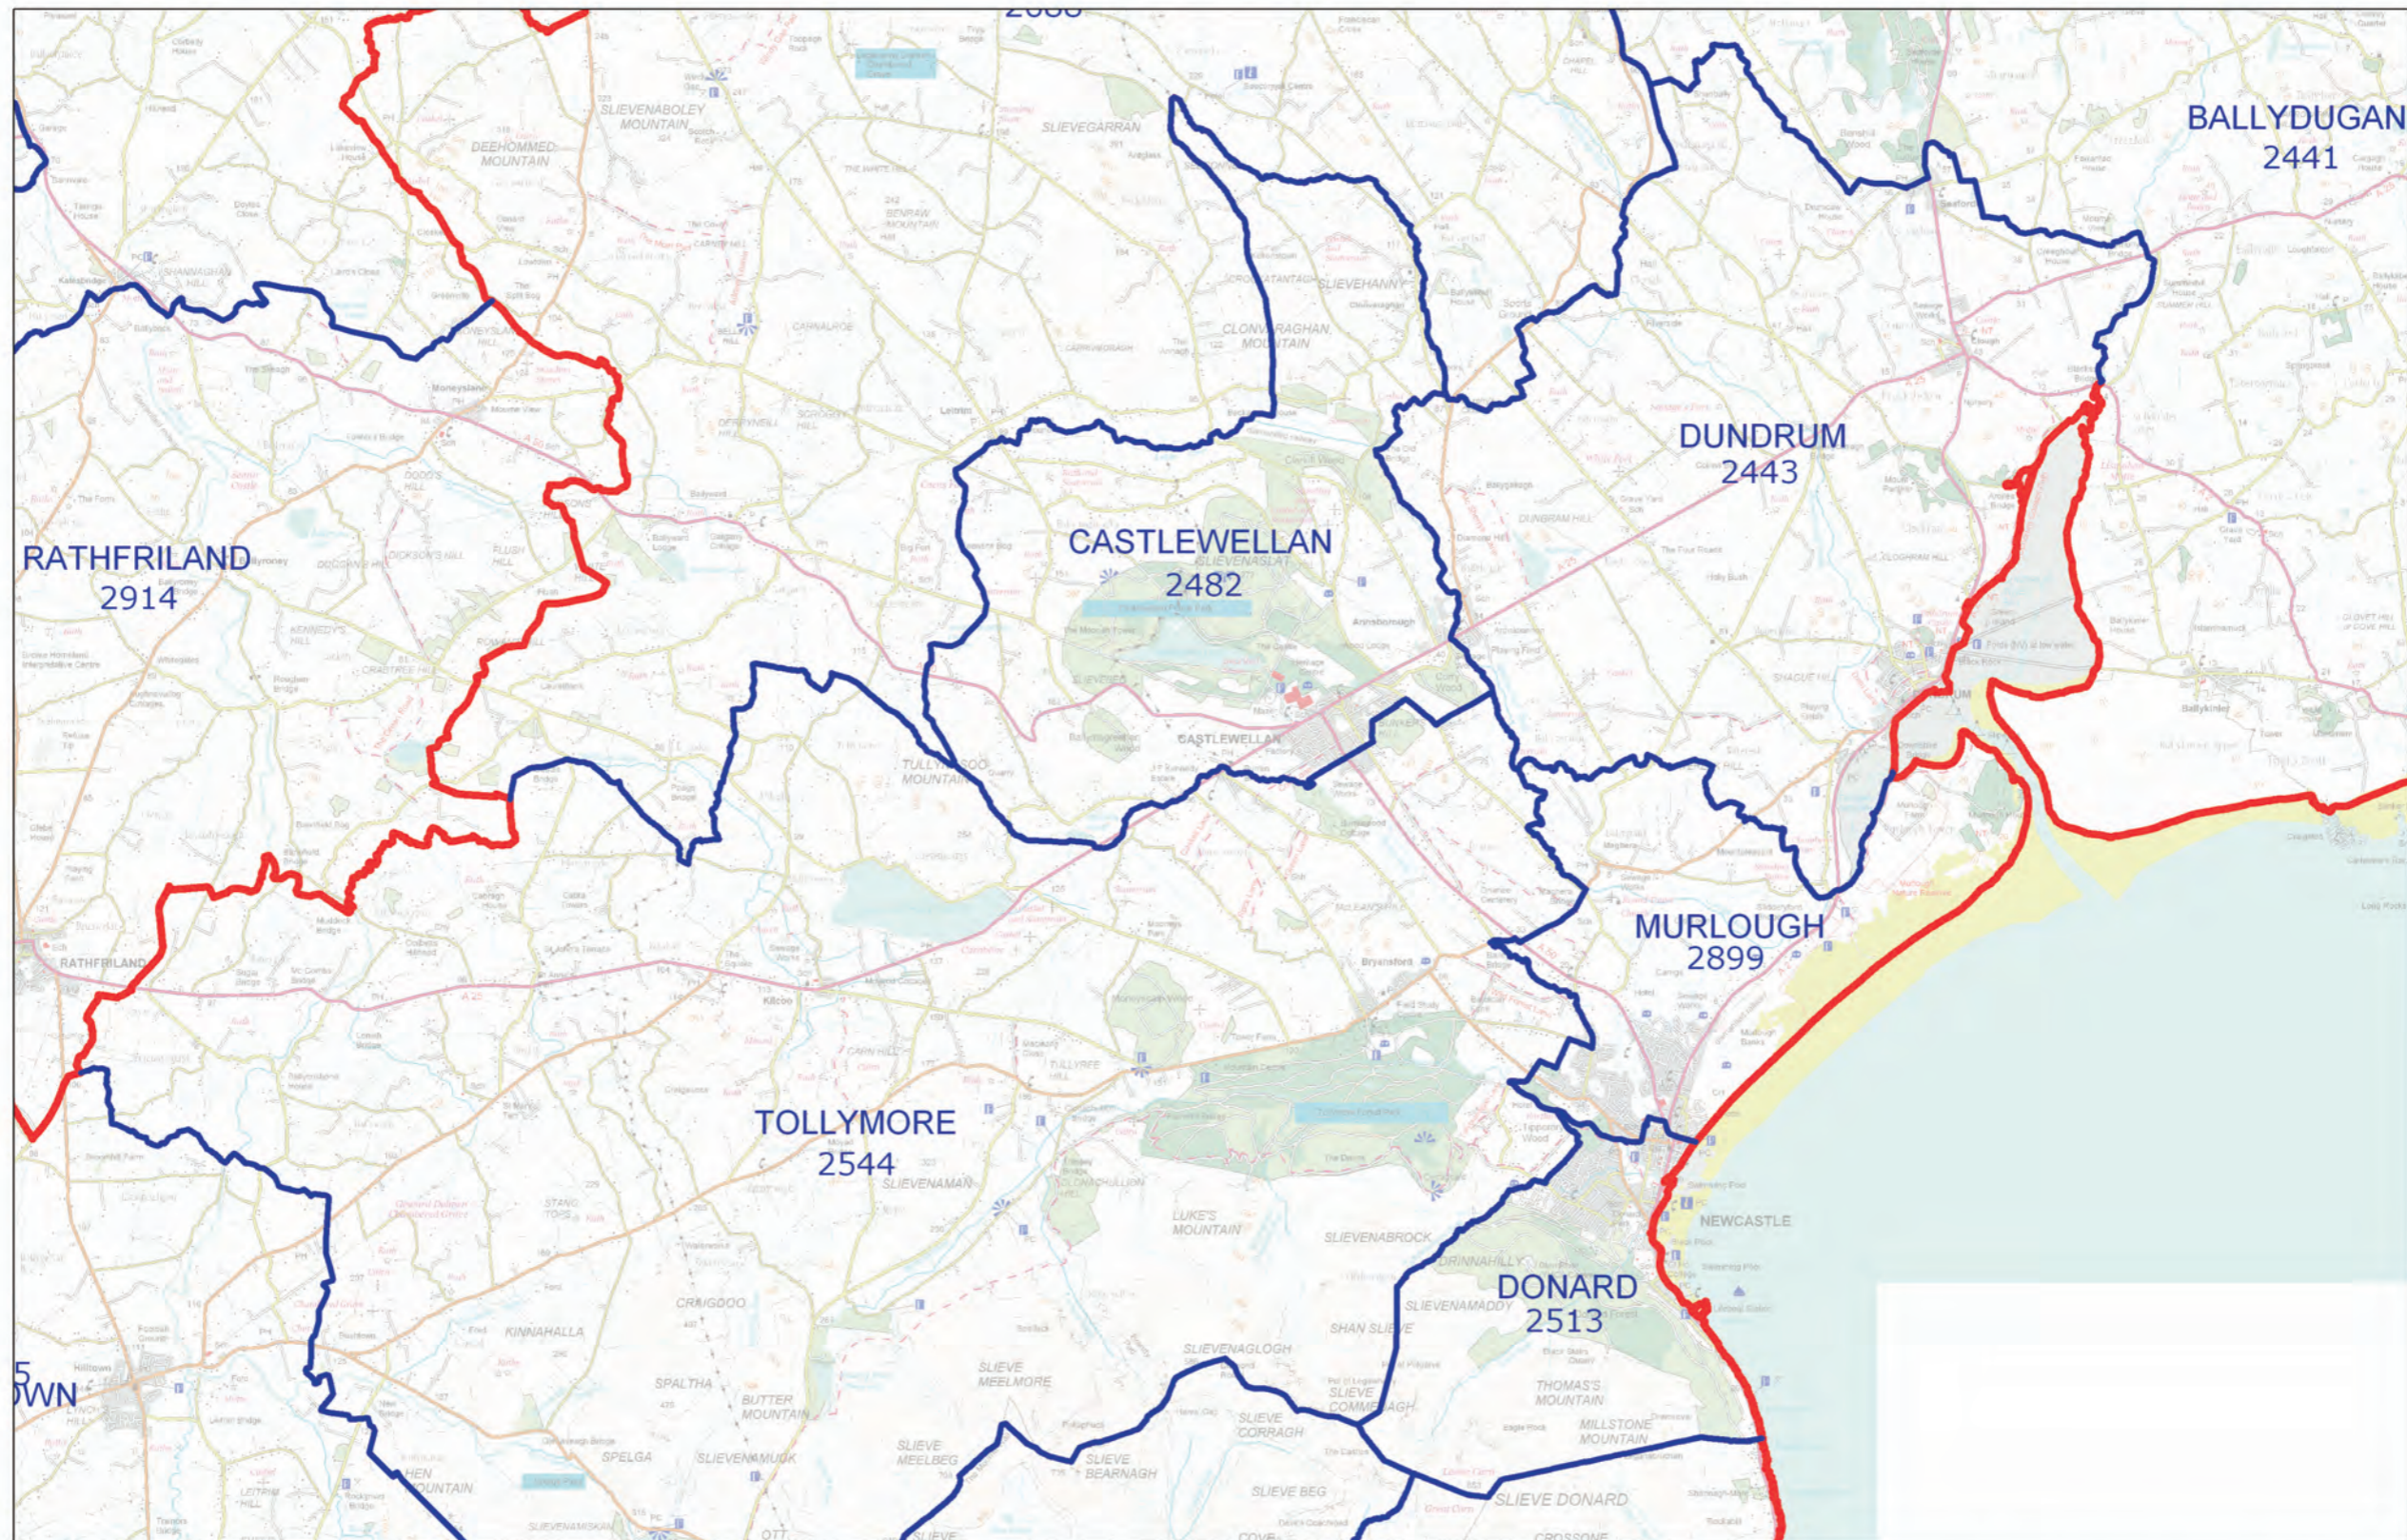

# LOCAL GOVERNMENT BOUNDARIES COMMISSIONER FOR NORTHERN IRELAND

This map displays the proposed wards and their electorate totals within Newry City and Down District Council.

Web: <http://www.lgbc-ni.org>