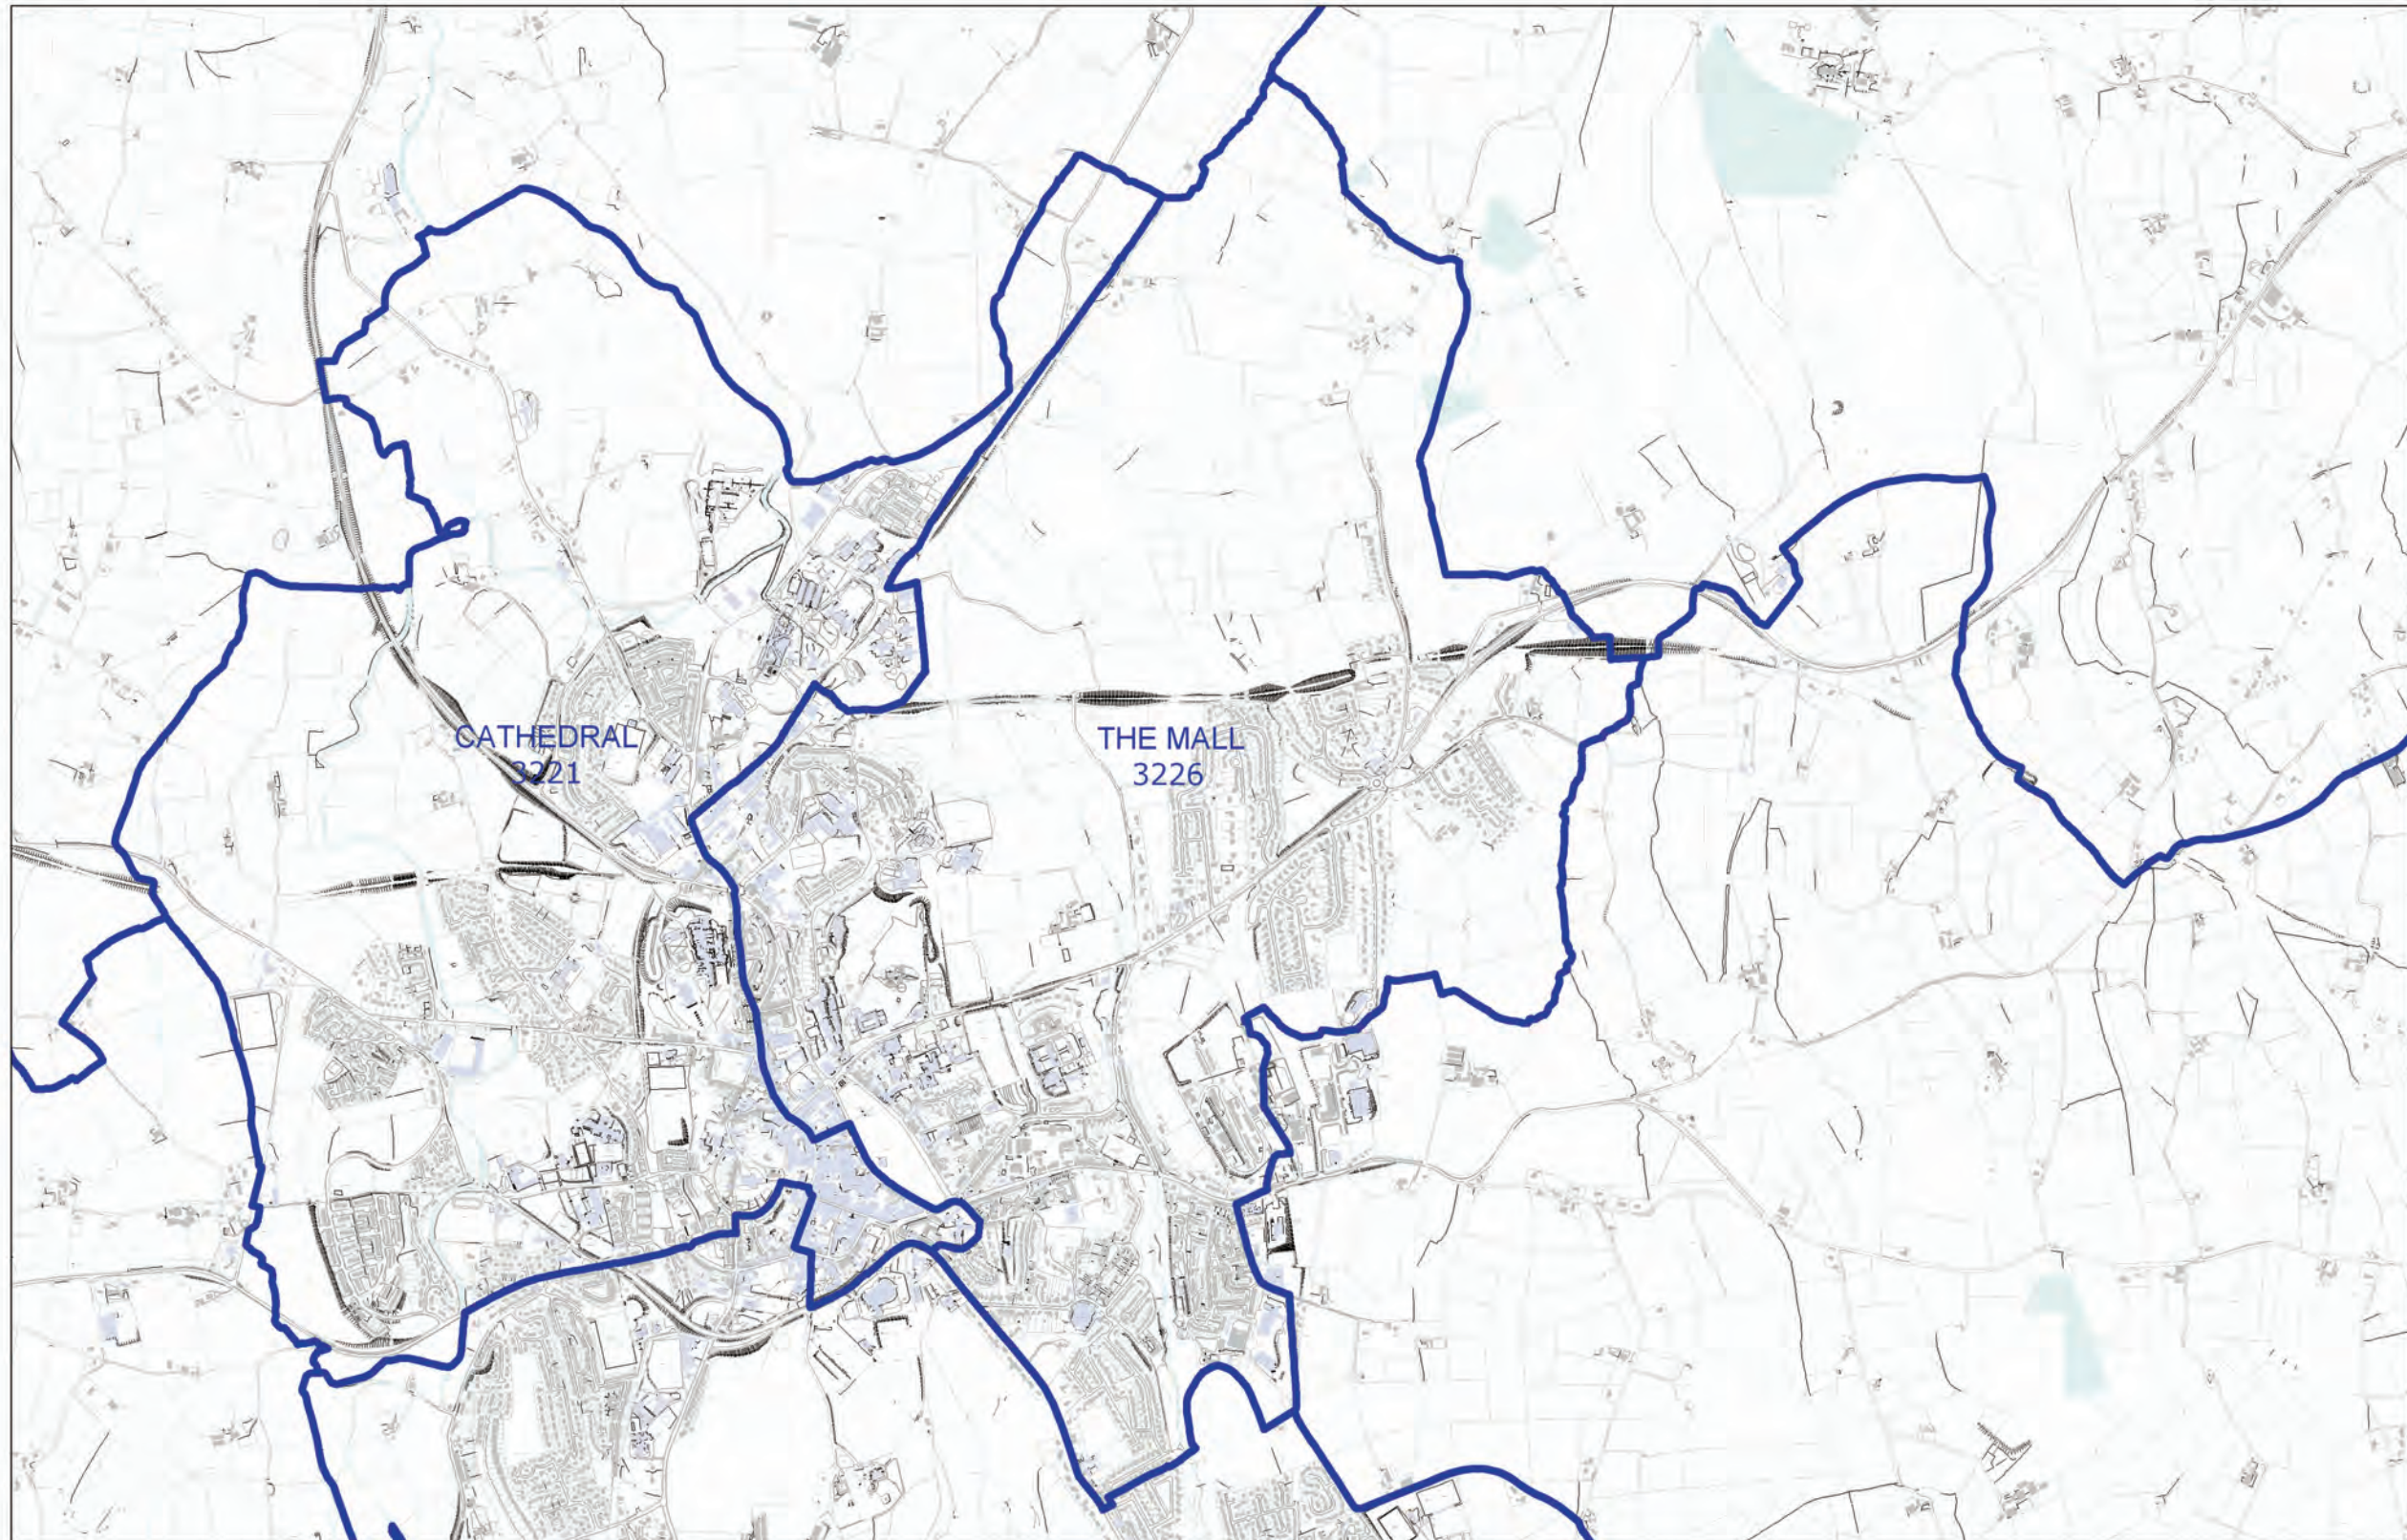

LOCAL GOVERNMENT BOUNDARIES COMMISSIONER FOR NORTHERN IRELAND

This map displays the proposed wards and their electorate totals within Armagh City and Bann District Council.

Web: <http://www.lgbc-ni.org>
E-mail: webmail@lgbc-ni.org

— LOCAL GOVERNMENT DISTRICT
— WARD

Due to the constraints of scale some ward names are not shown.

© Crown Copyright 2008