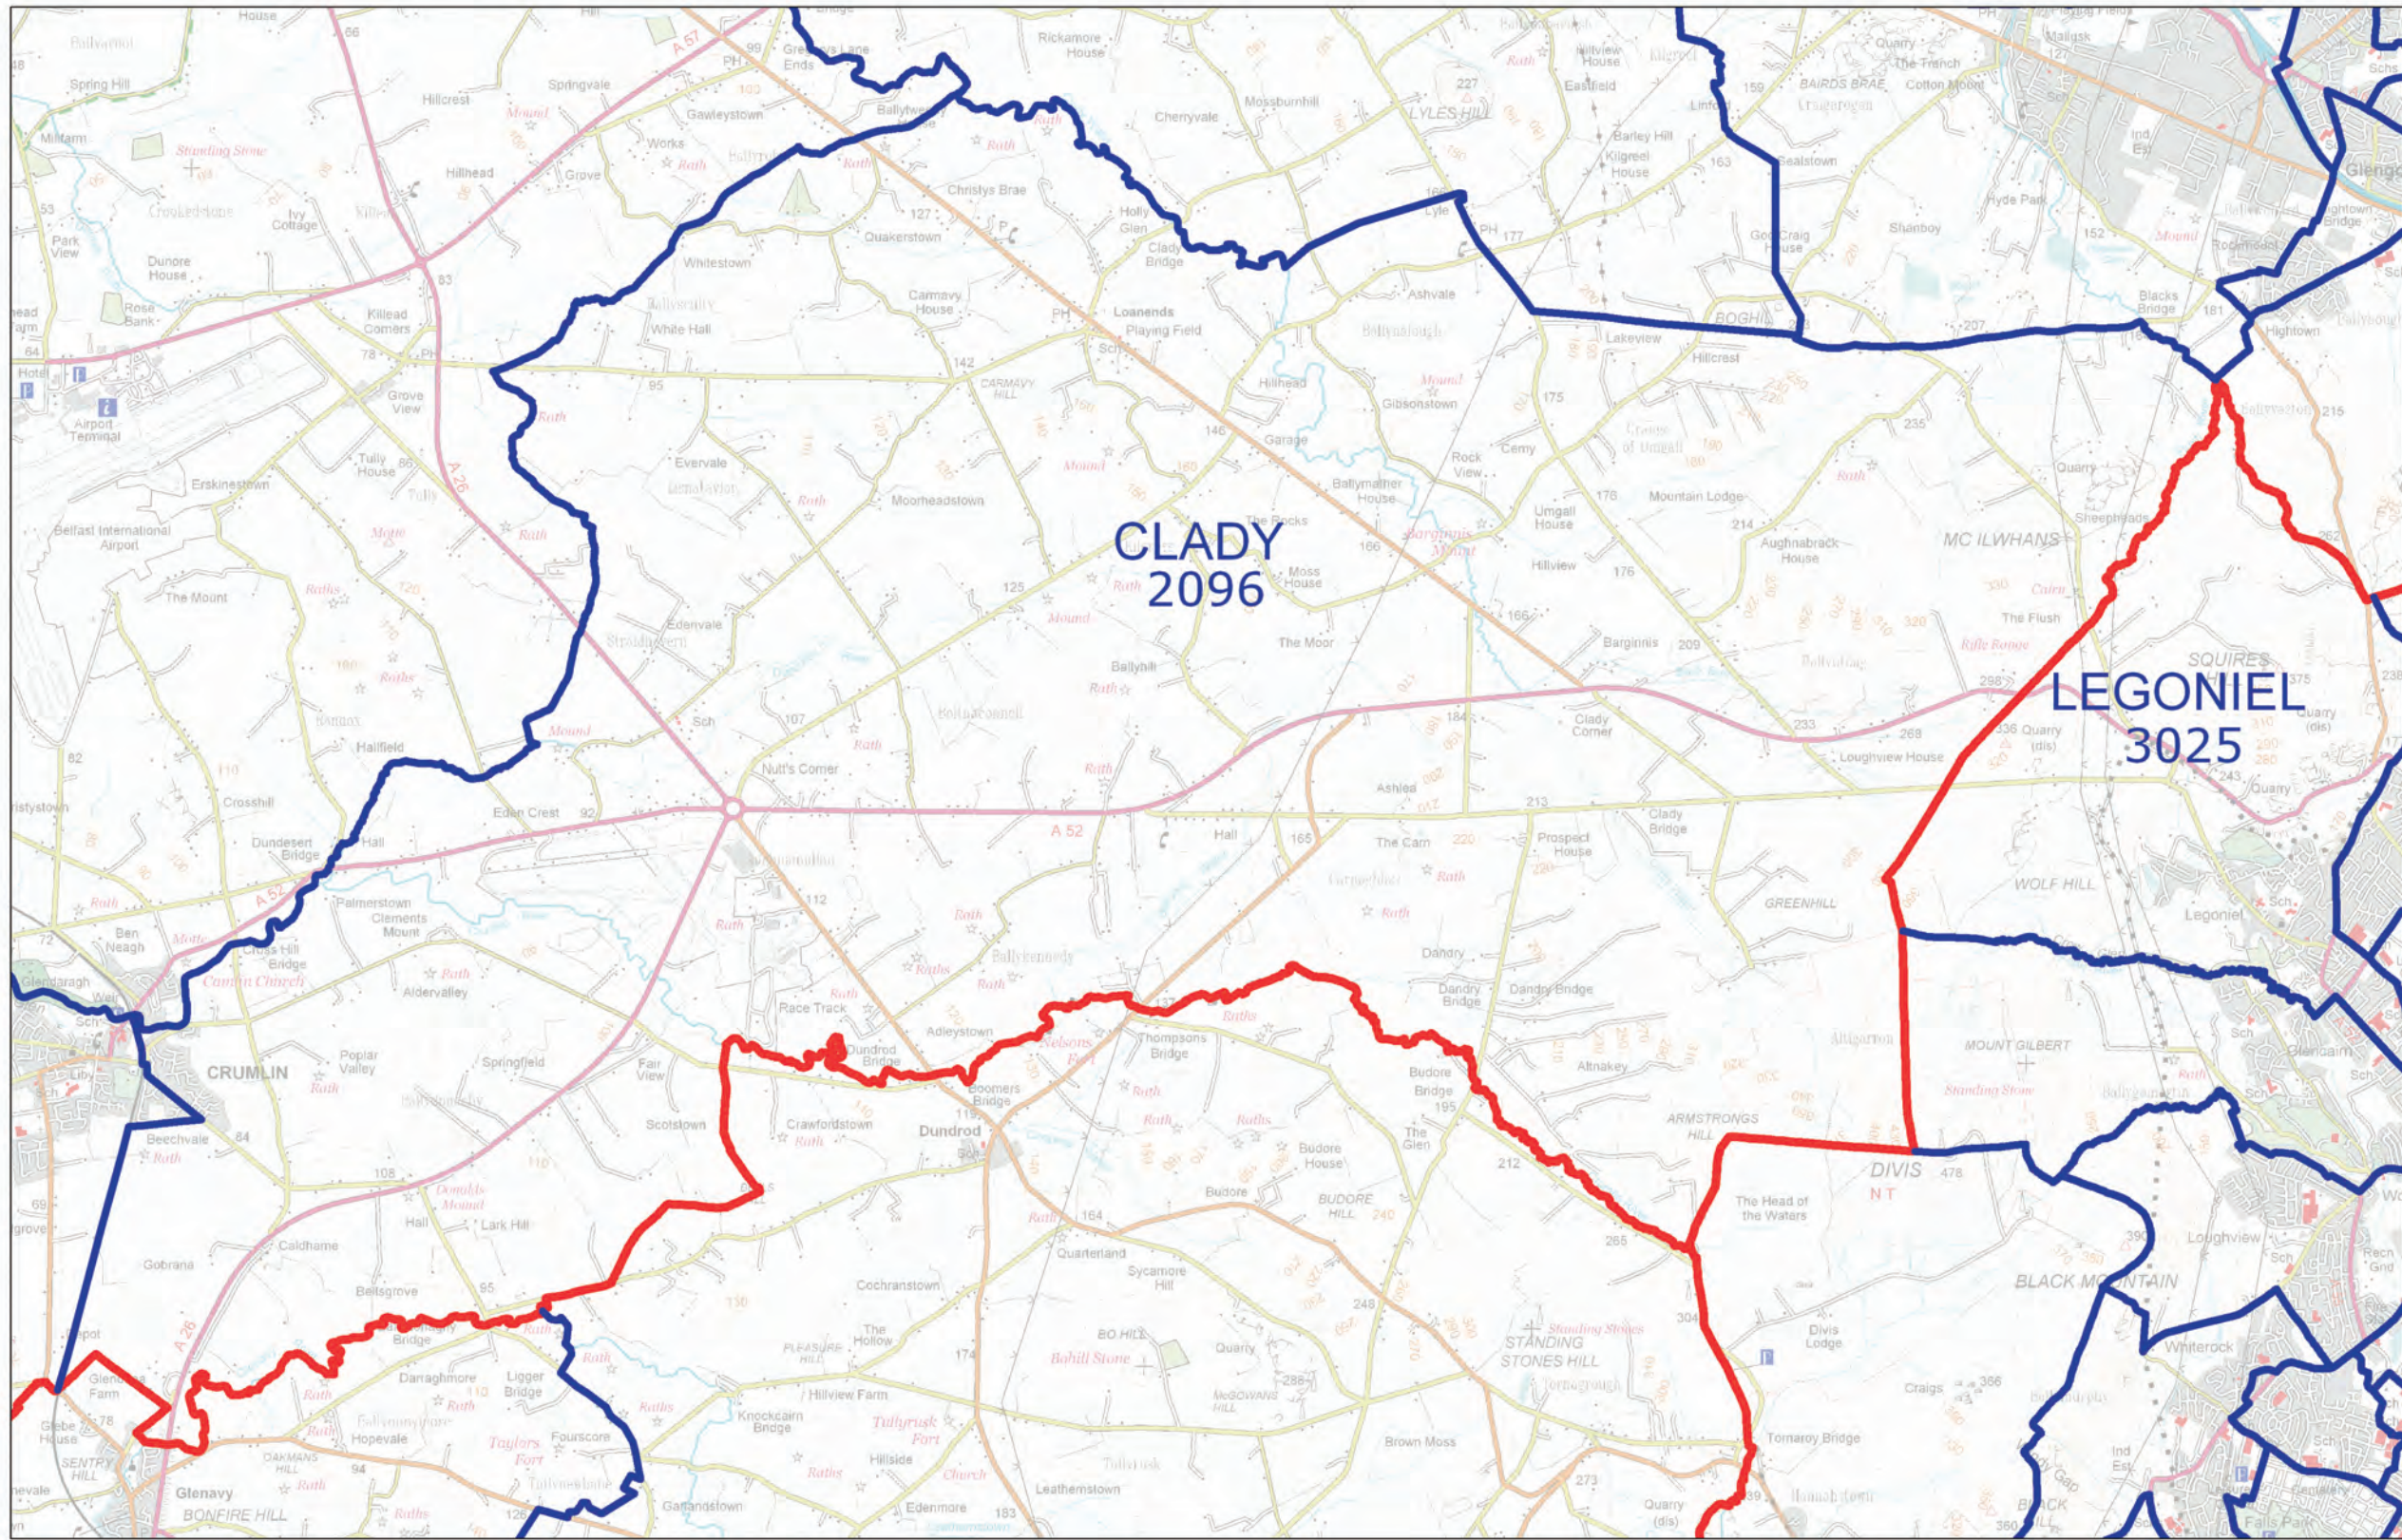

# LOCAL GOVERNMENT BOUNDARIES COMMISSIONER FOR NORTHERN IRELAND

This map displays the proposed wards and their electorate totals within Antrim and Newtownabbey District Council.

Web: <http://www.lgbc-ni.org>  
E-mail: [webmail@lgbc-ni.org](mailto:webmail@lgbc-ni.org)

 LOCAL GOVERNMENT DISTRICT  
 WARD

Due to the constraints of scale some ward names are not shown.

© Crown Copyright 2008