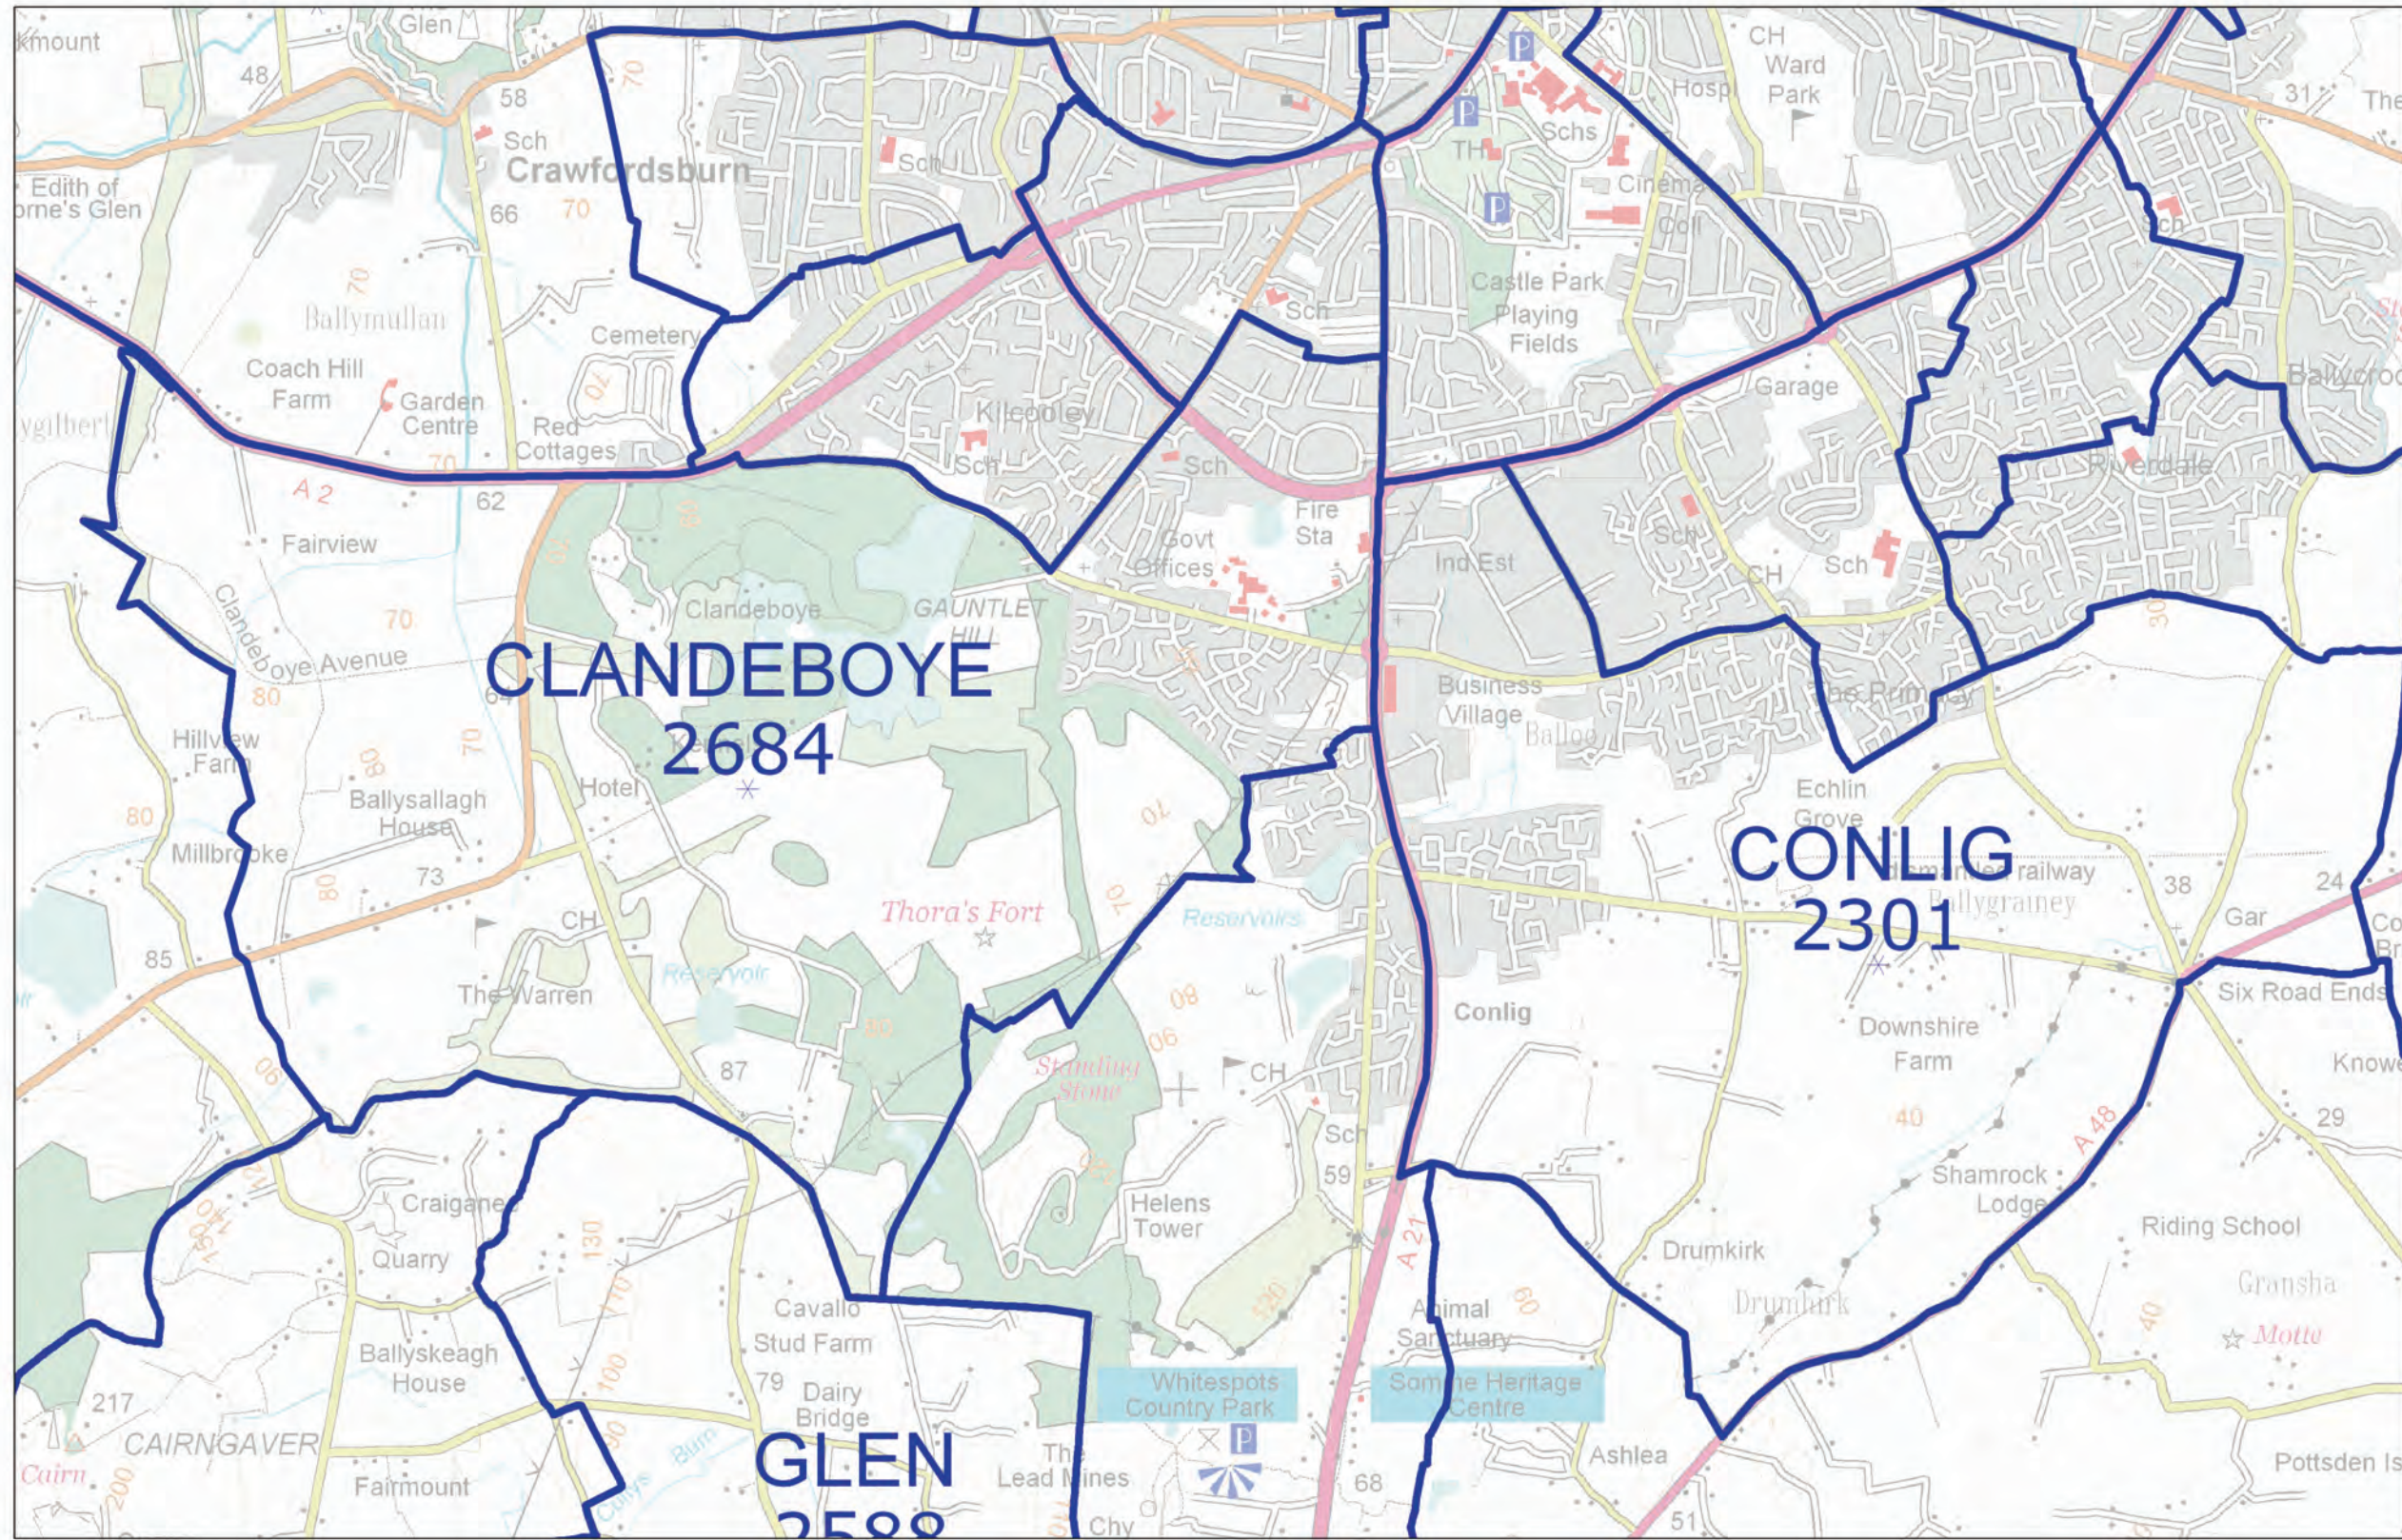

# LOCAL GOVERNMENT BOUNDARIES COMMISSIONER FOR NORTHERN IRELAND

This map displays the proposed wards and their electorate totals within Ards and North Down District Council.

Web: <http://www.lgbc-ni.org>  
E-mail: [webmail@lgbc-ni.org](mailto:webmail@lgbc-ni.org)

— LOCAL GOVERNMENT DISTRICT  
— WARD

Due to the constraints of scale some ward names are not shown.

© Crown Copyright 2008