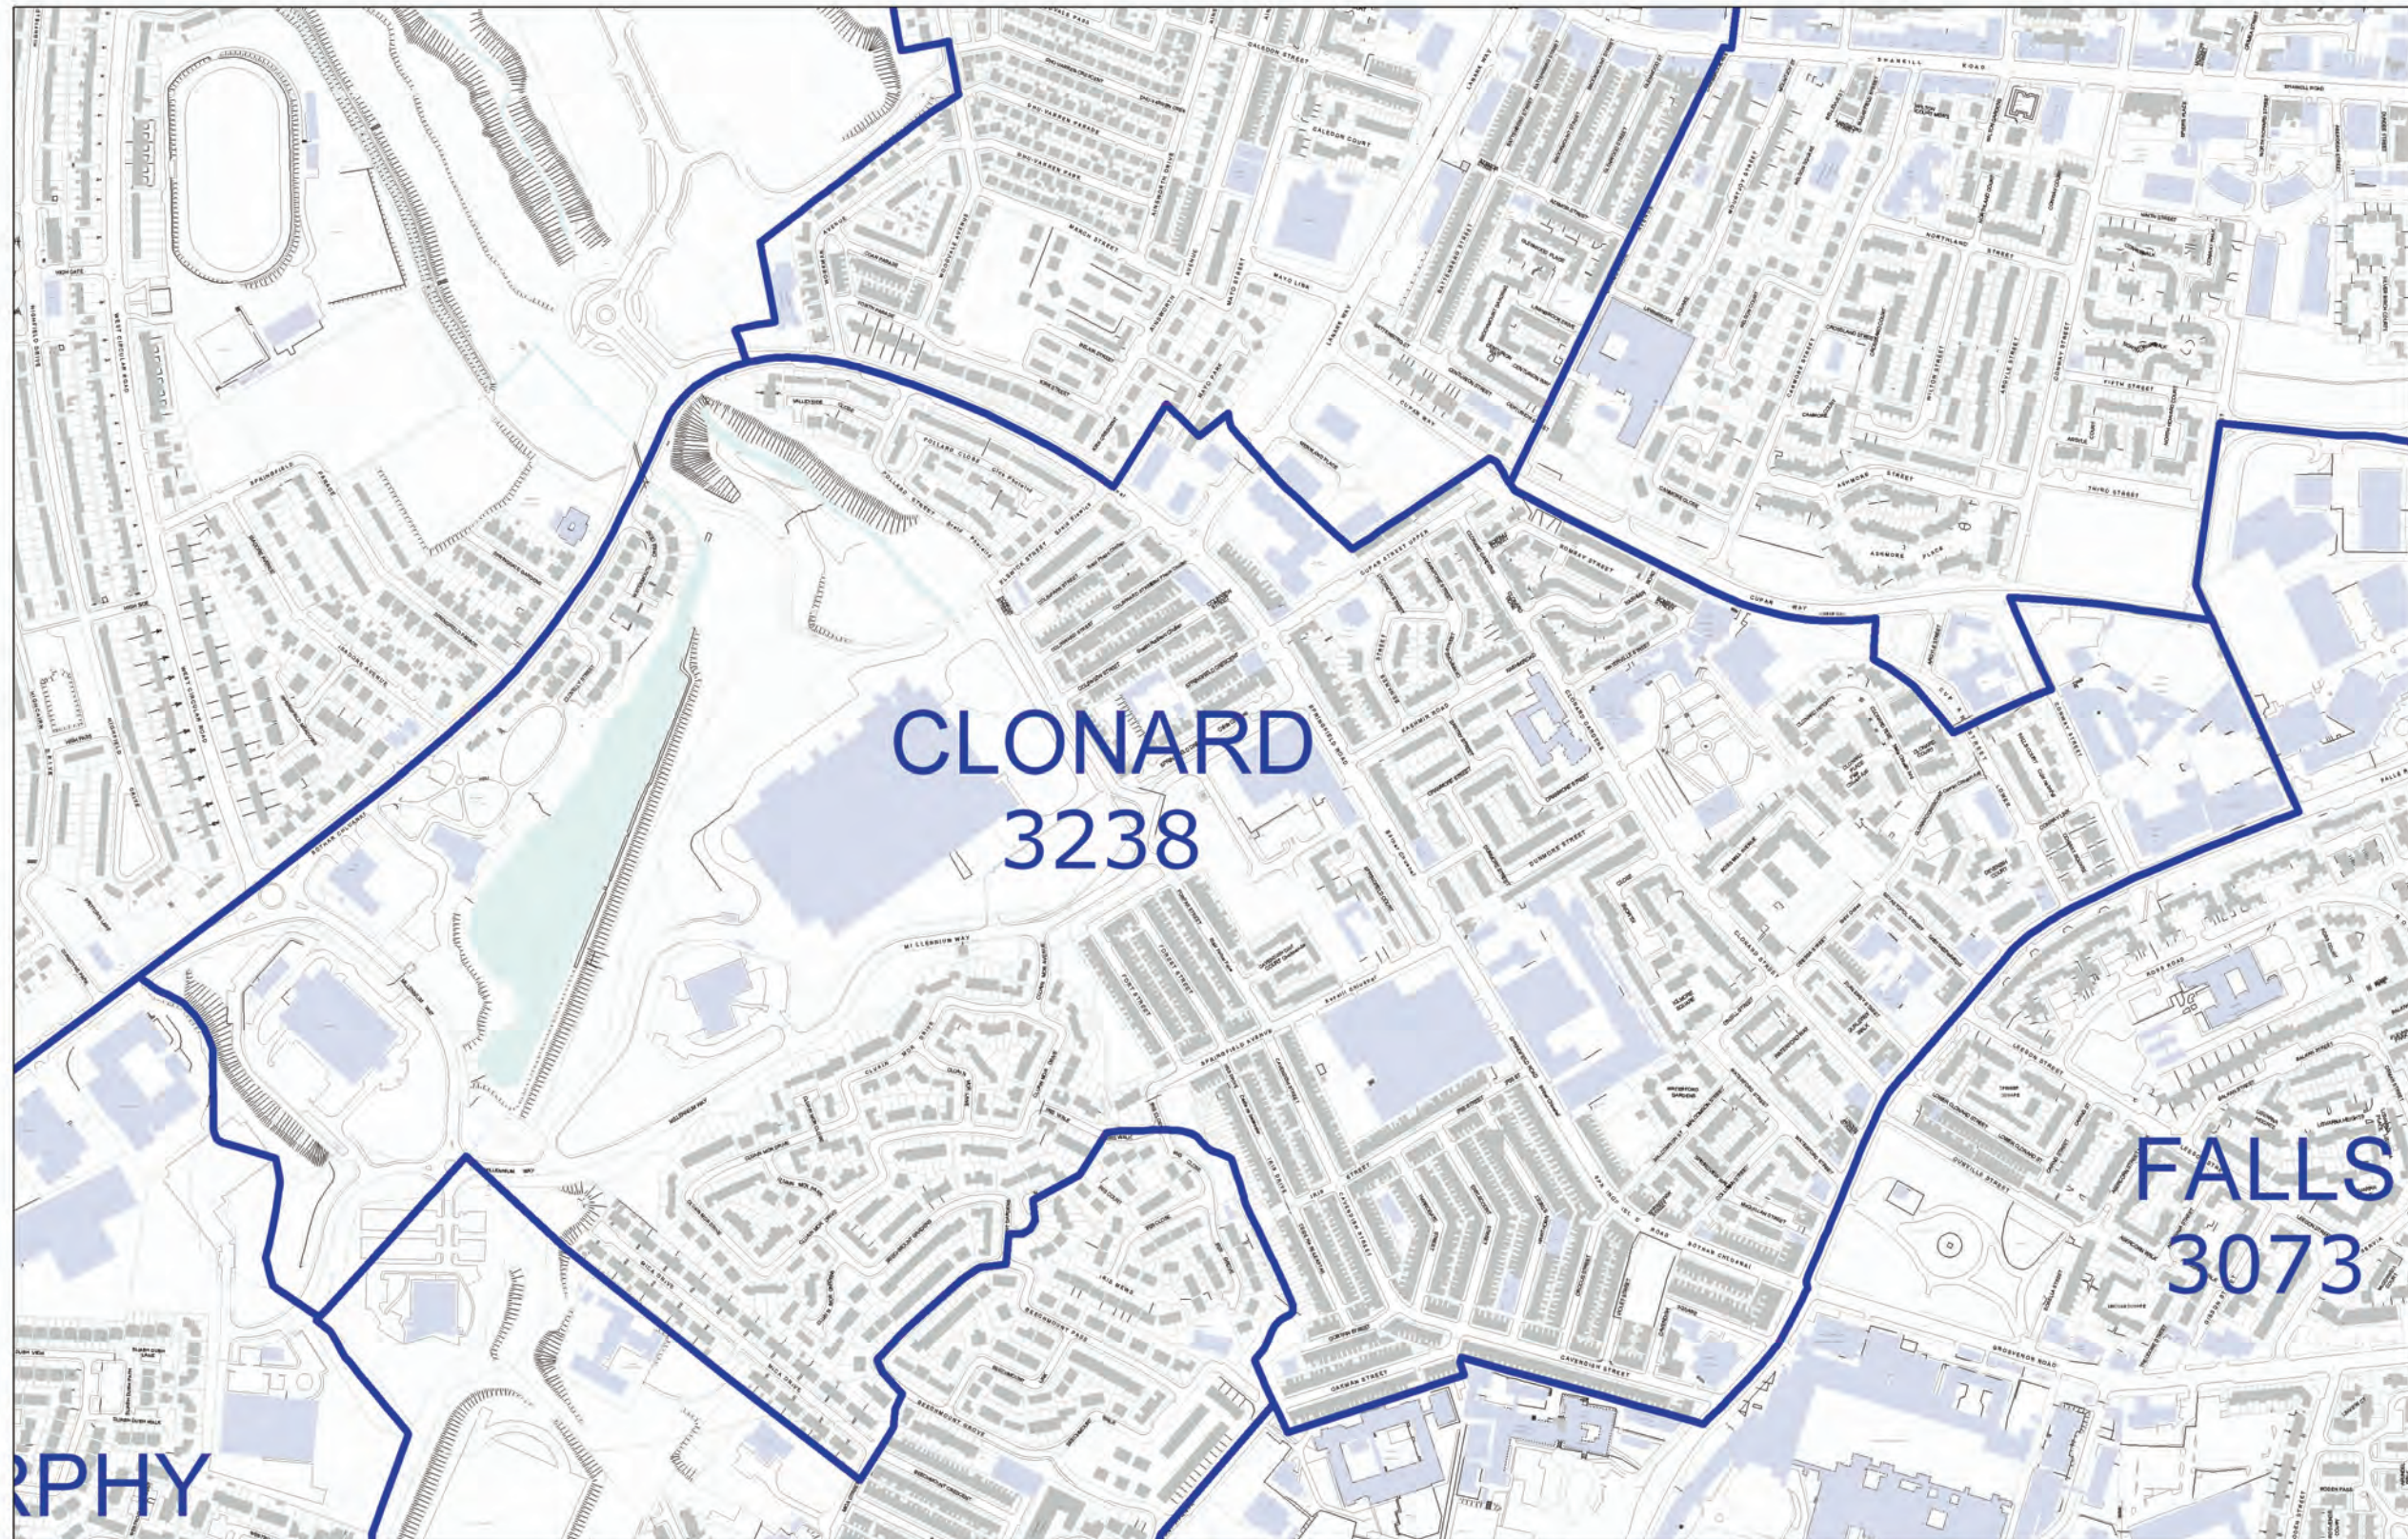

LOCAL GOVERNMENT BOUNDARIES COMMISSIONER FOR NORTHERN IRELAND

This map displays the proposed wards and their electorate totals within Belfast City Council.

Web: <http://www.lgbc-ni.org>
E-mail: webmail@lgbc-ni.org

— LOCAL GOVERNMENT DISTRICT
— WARD

Due to the constraints of scale some ward names are not shown.

© Crown Copyright 2008