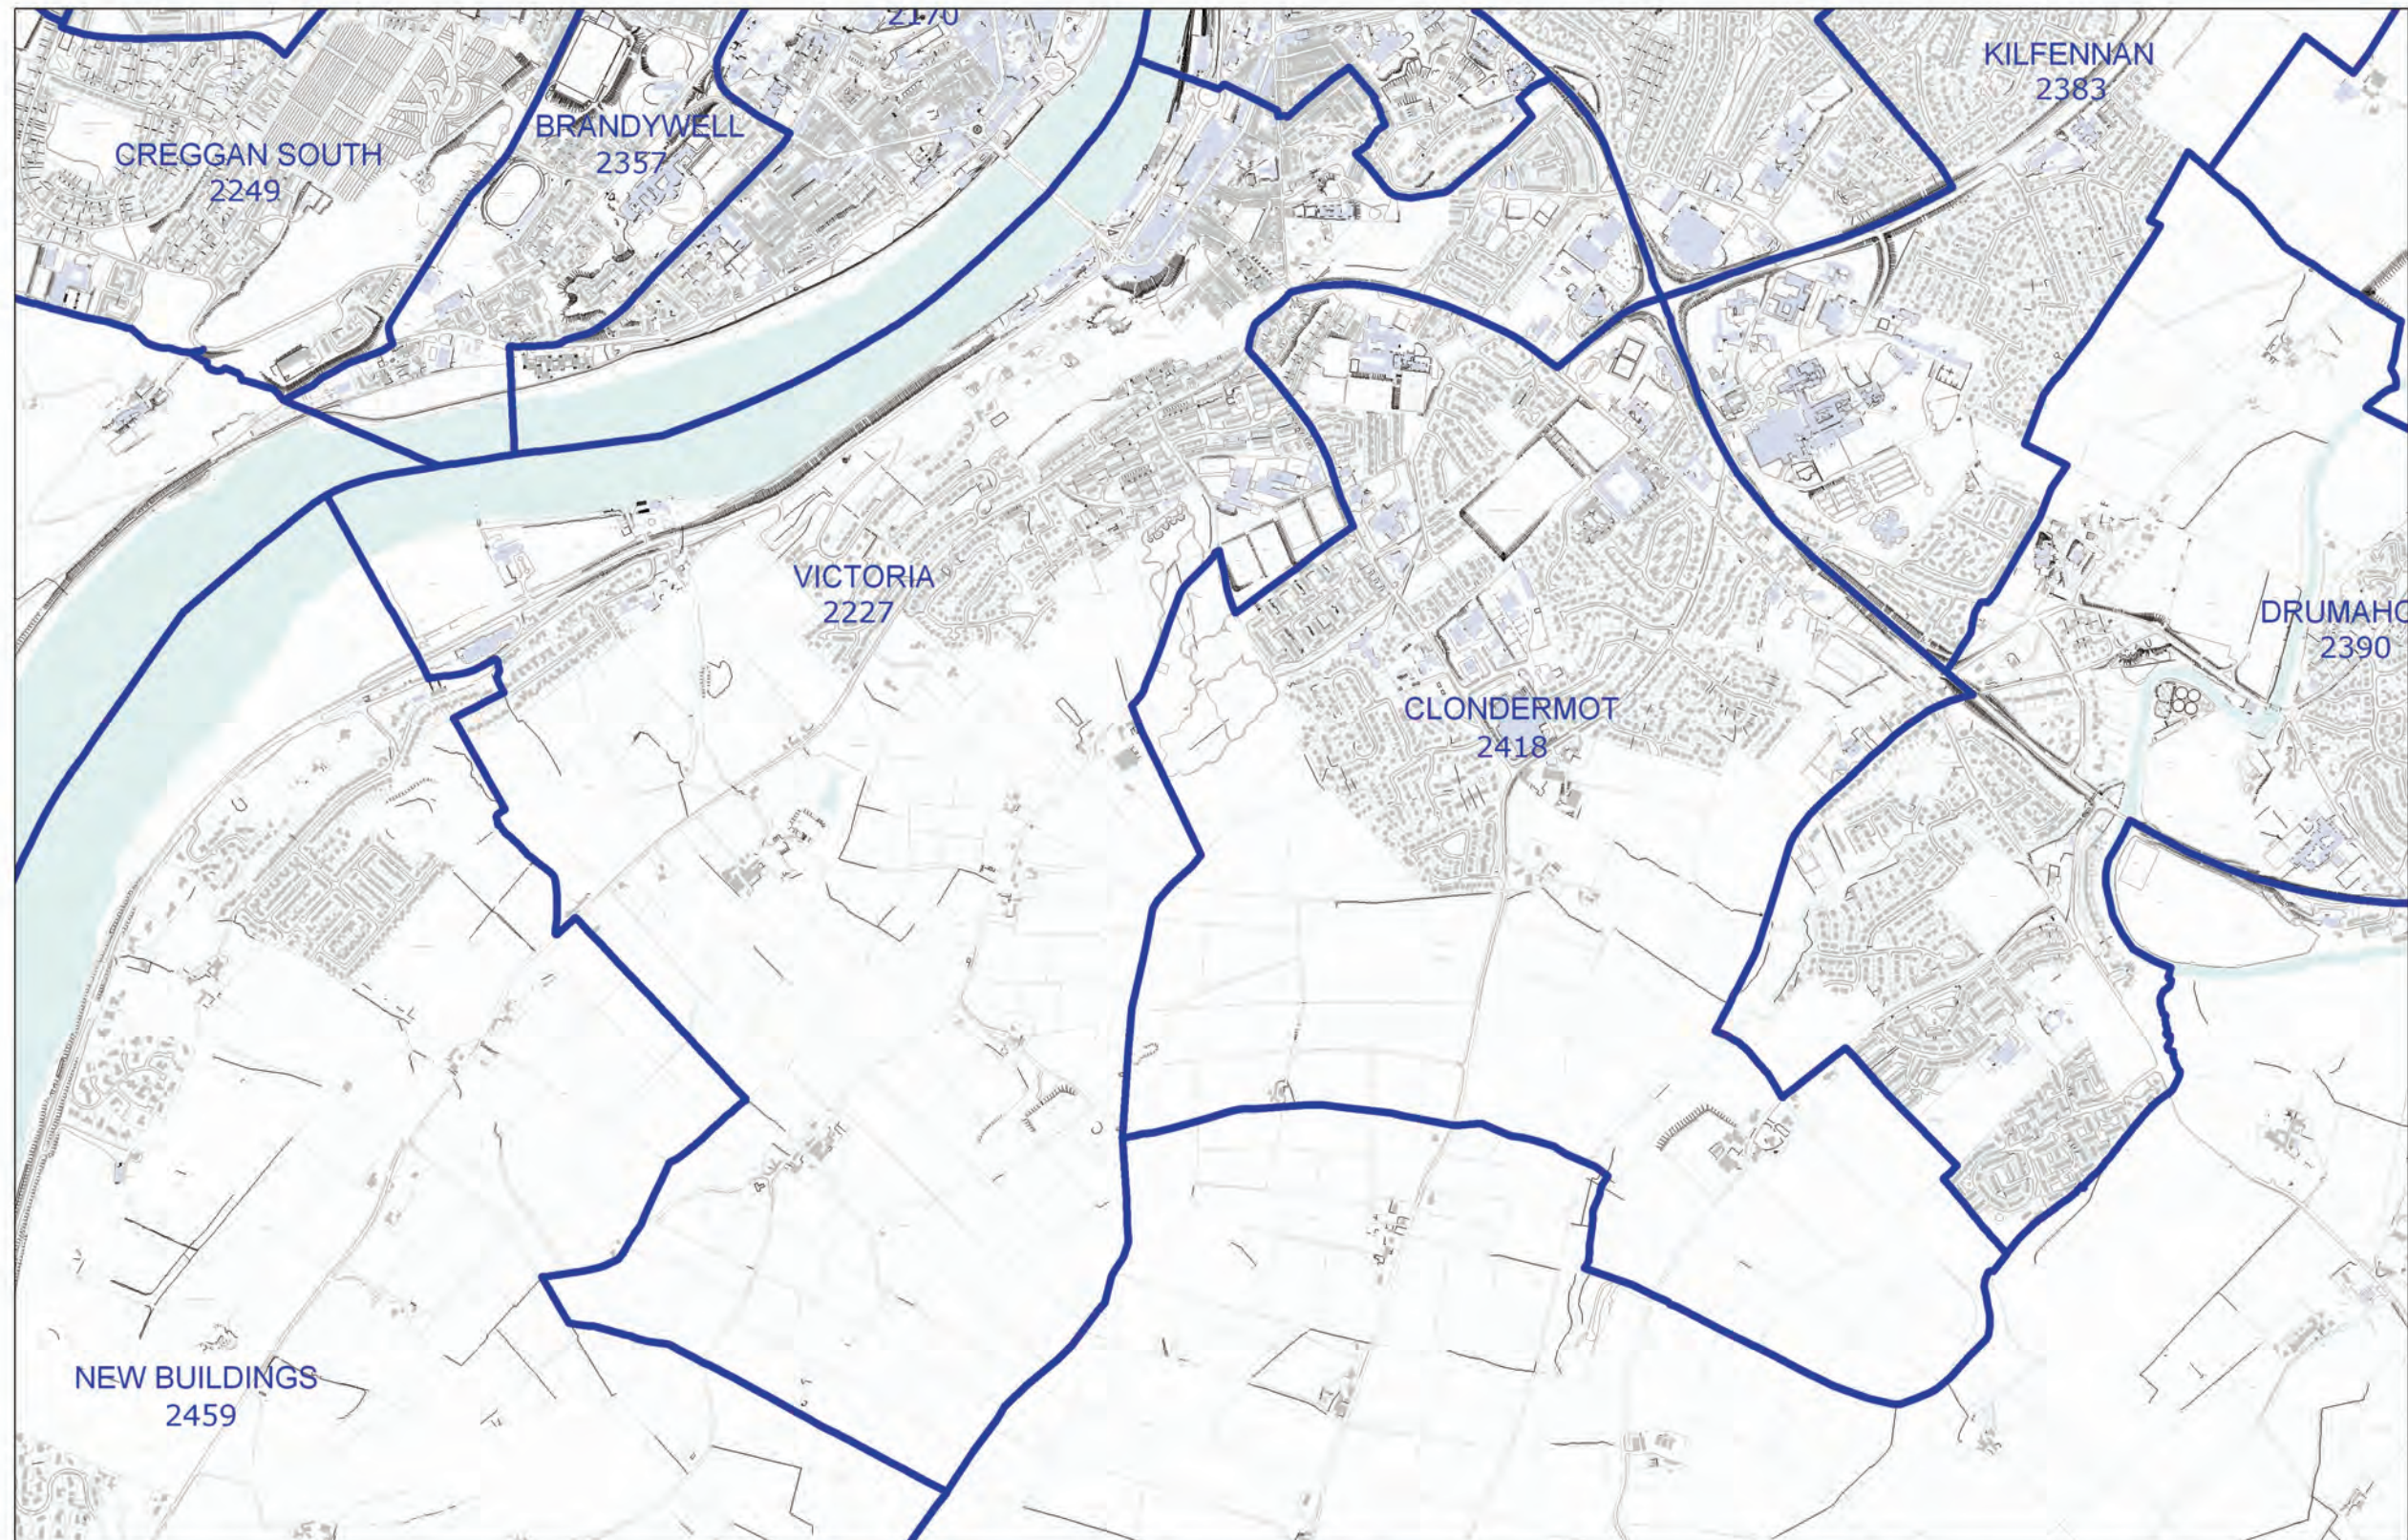

## LOCAL GOVERNMENT BOUNDARIES COMMISSIONER FOR NORTHERN IRELAND

This map displays the proposed wards and their electorate totals within Derry City and Strabane District Council.

Web: <http://www.lgbc-ni.org>  
E-mail: [webmail@lgbc-ni.org](mailto:webmail@lgbc-ni.org)

— LOCAL GOVERNMENT DISTRICT  
— WARD

Due to the constraints of scale some ward names are not shown.

© Crown Copyright 2008