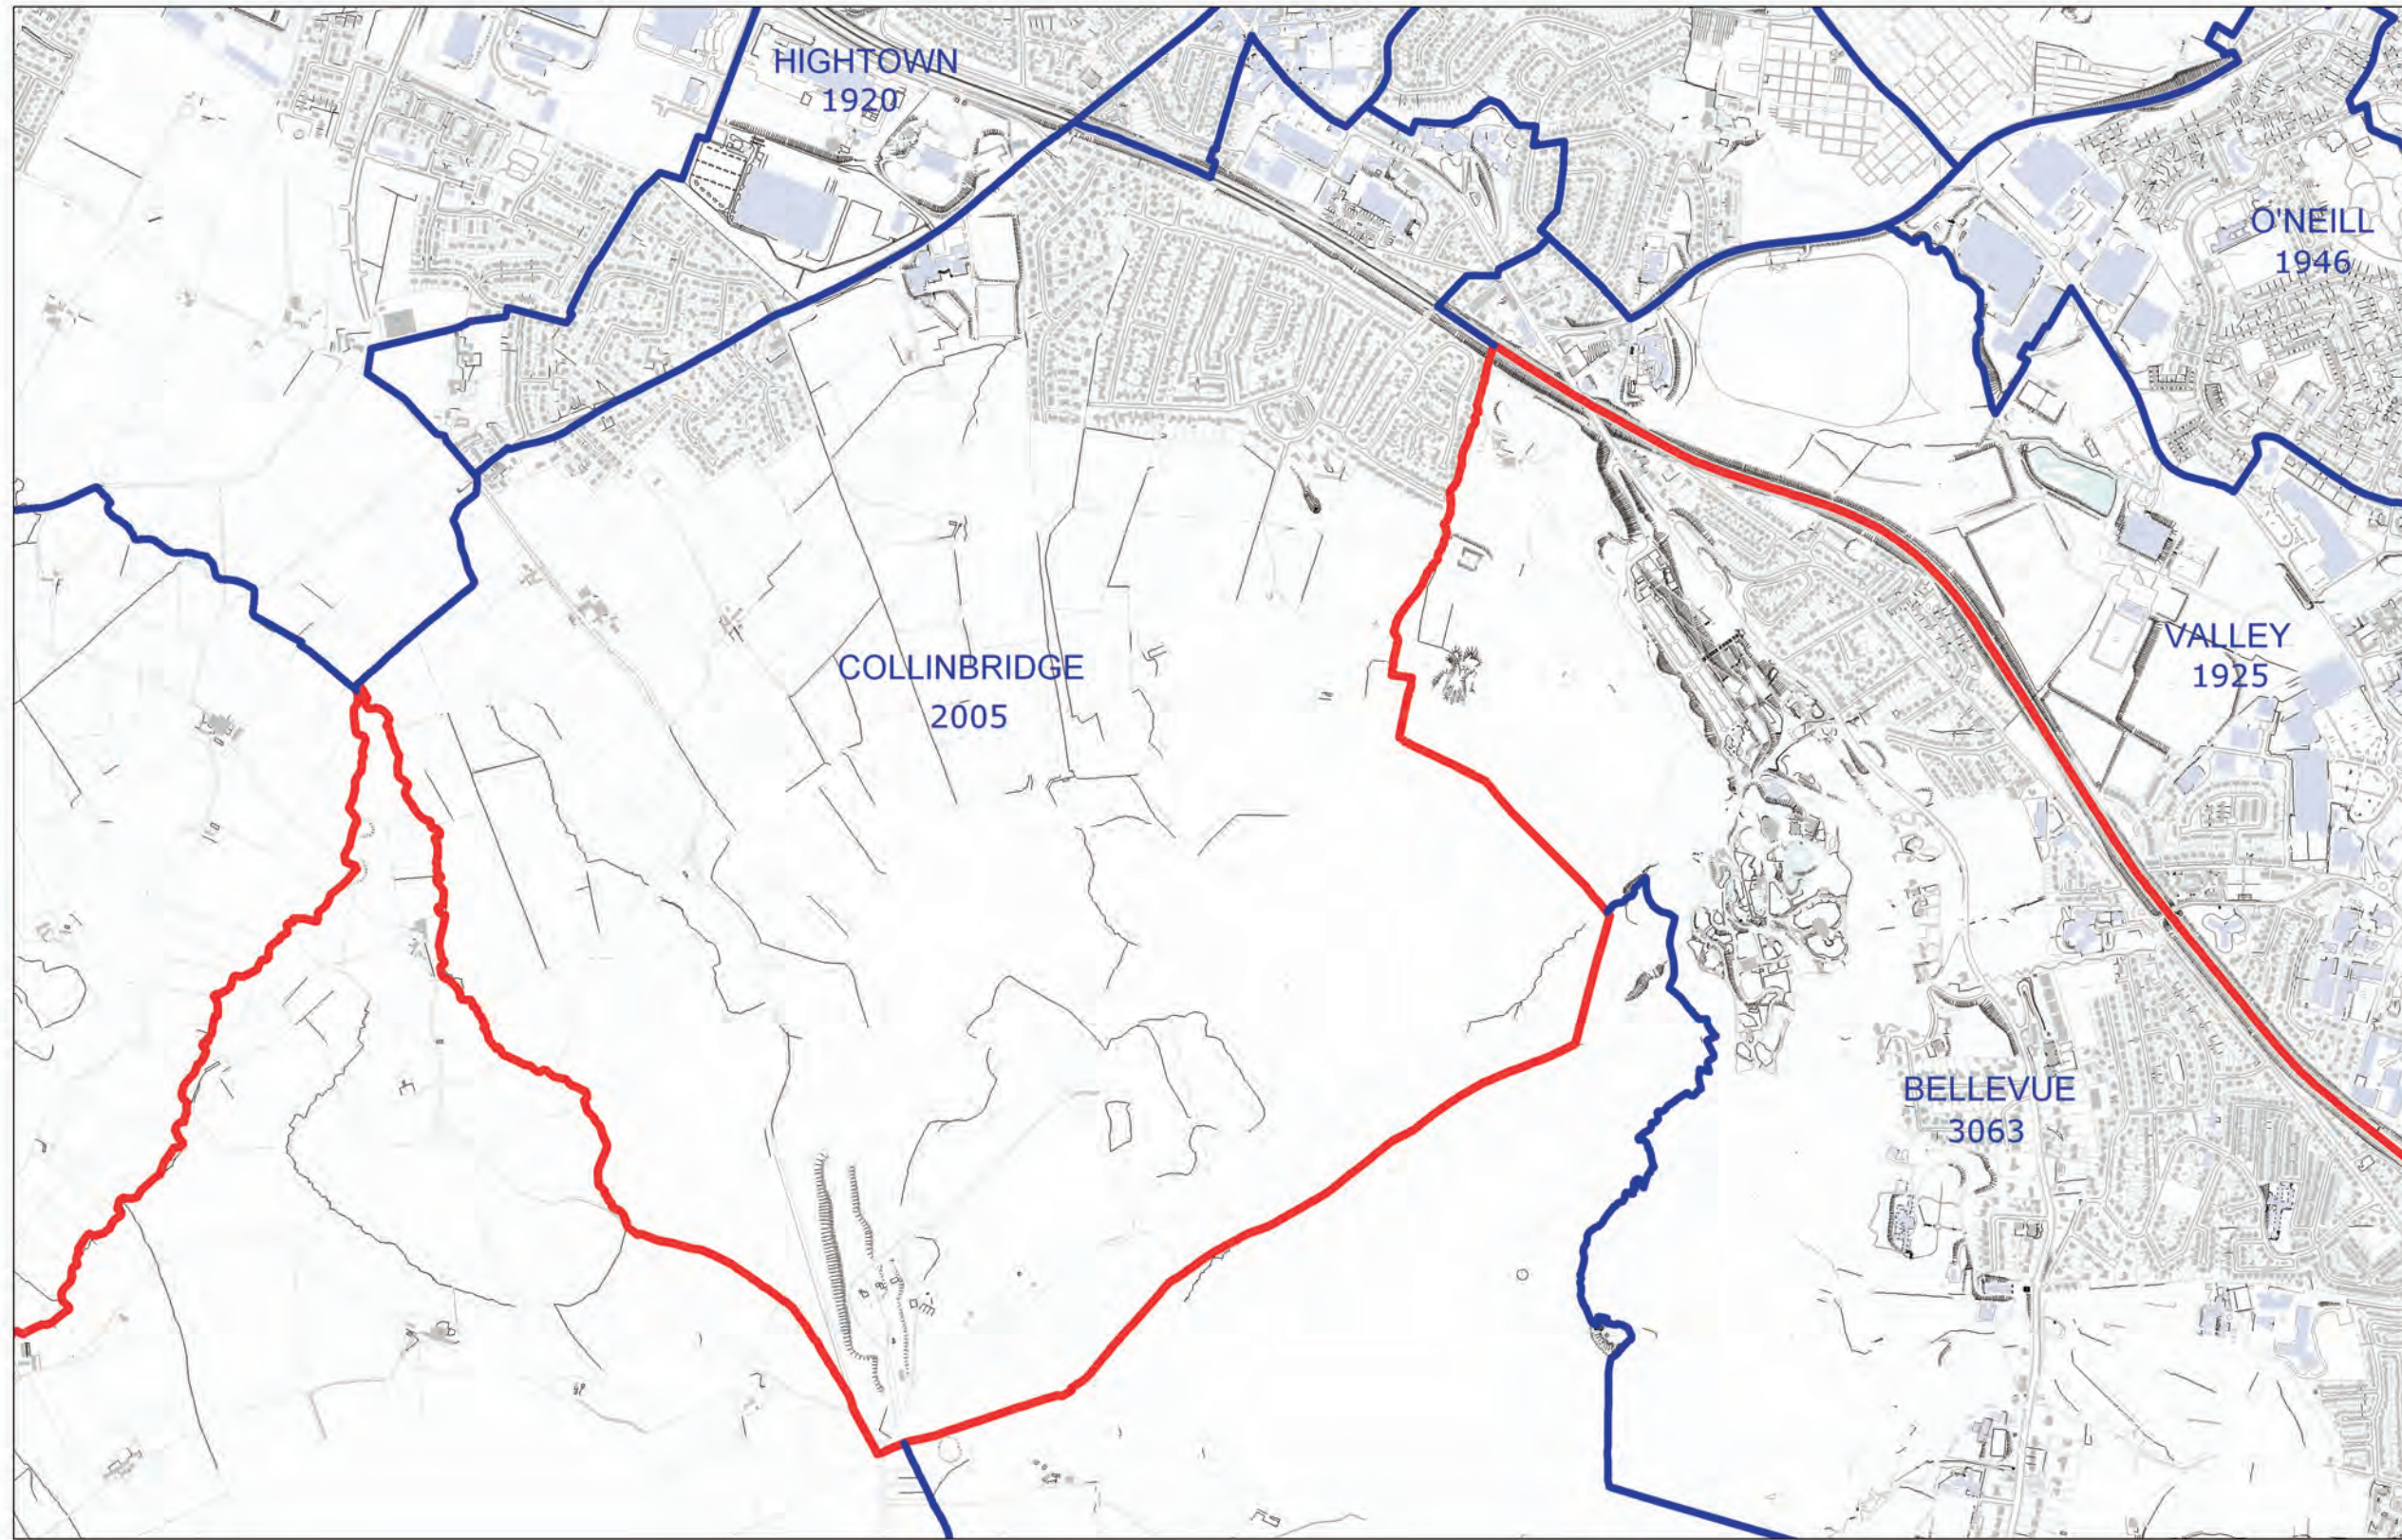

LOCAL GOVERNMENT BOUNDARIES COMMISSIONER FOR NORTHERN IRELAND

This map displays the proposed wards and their electorate totals within Antrim and Newtownabbey District Council.

Web: <http://www.lgbc-ni.org>
E-mail: webmail@lgbc-ni.org

— LOCAL GOVERNMENT DISTRICT
— WARD

Due to the constraints of scale some ward names are not shown.

© Crown Copyright 2008