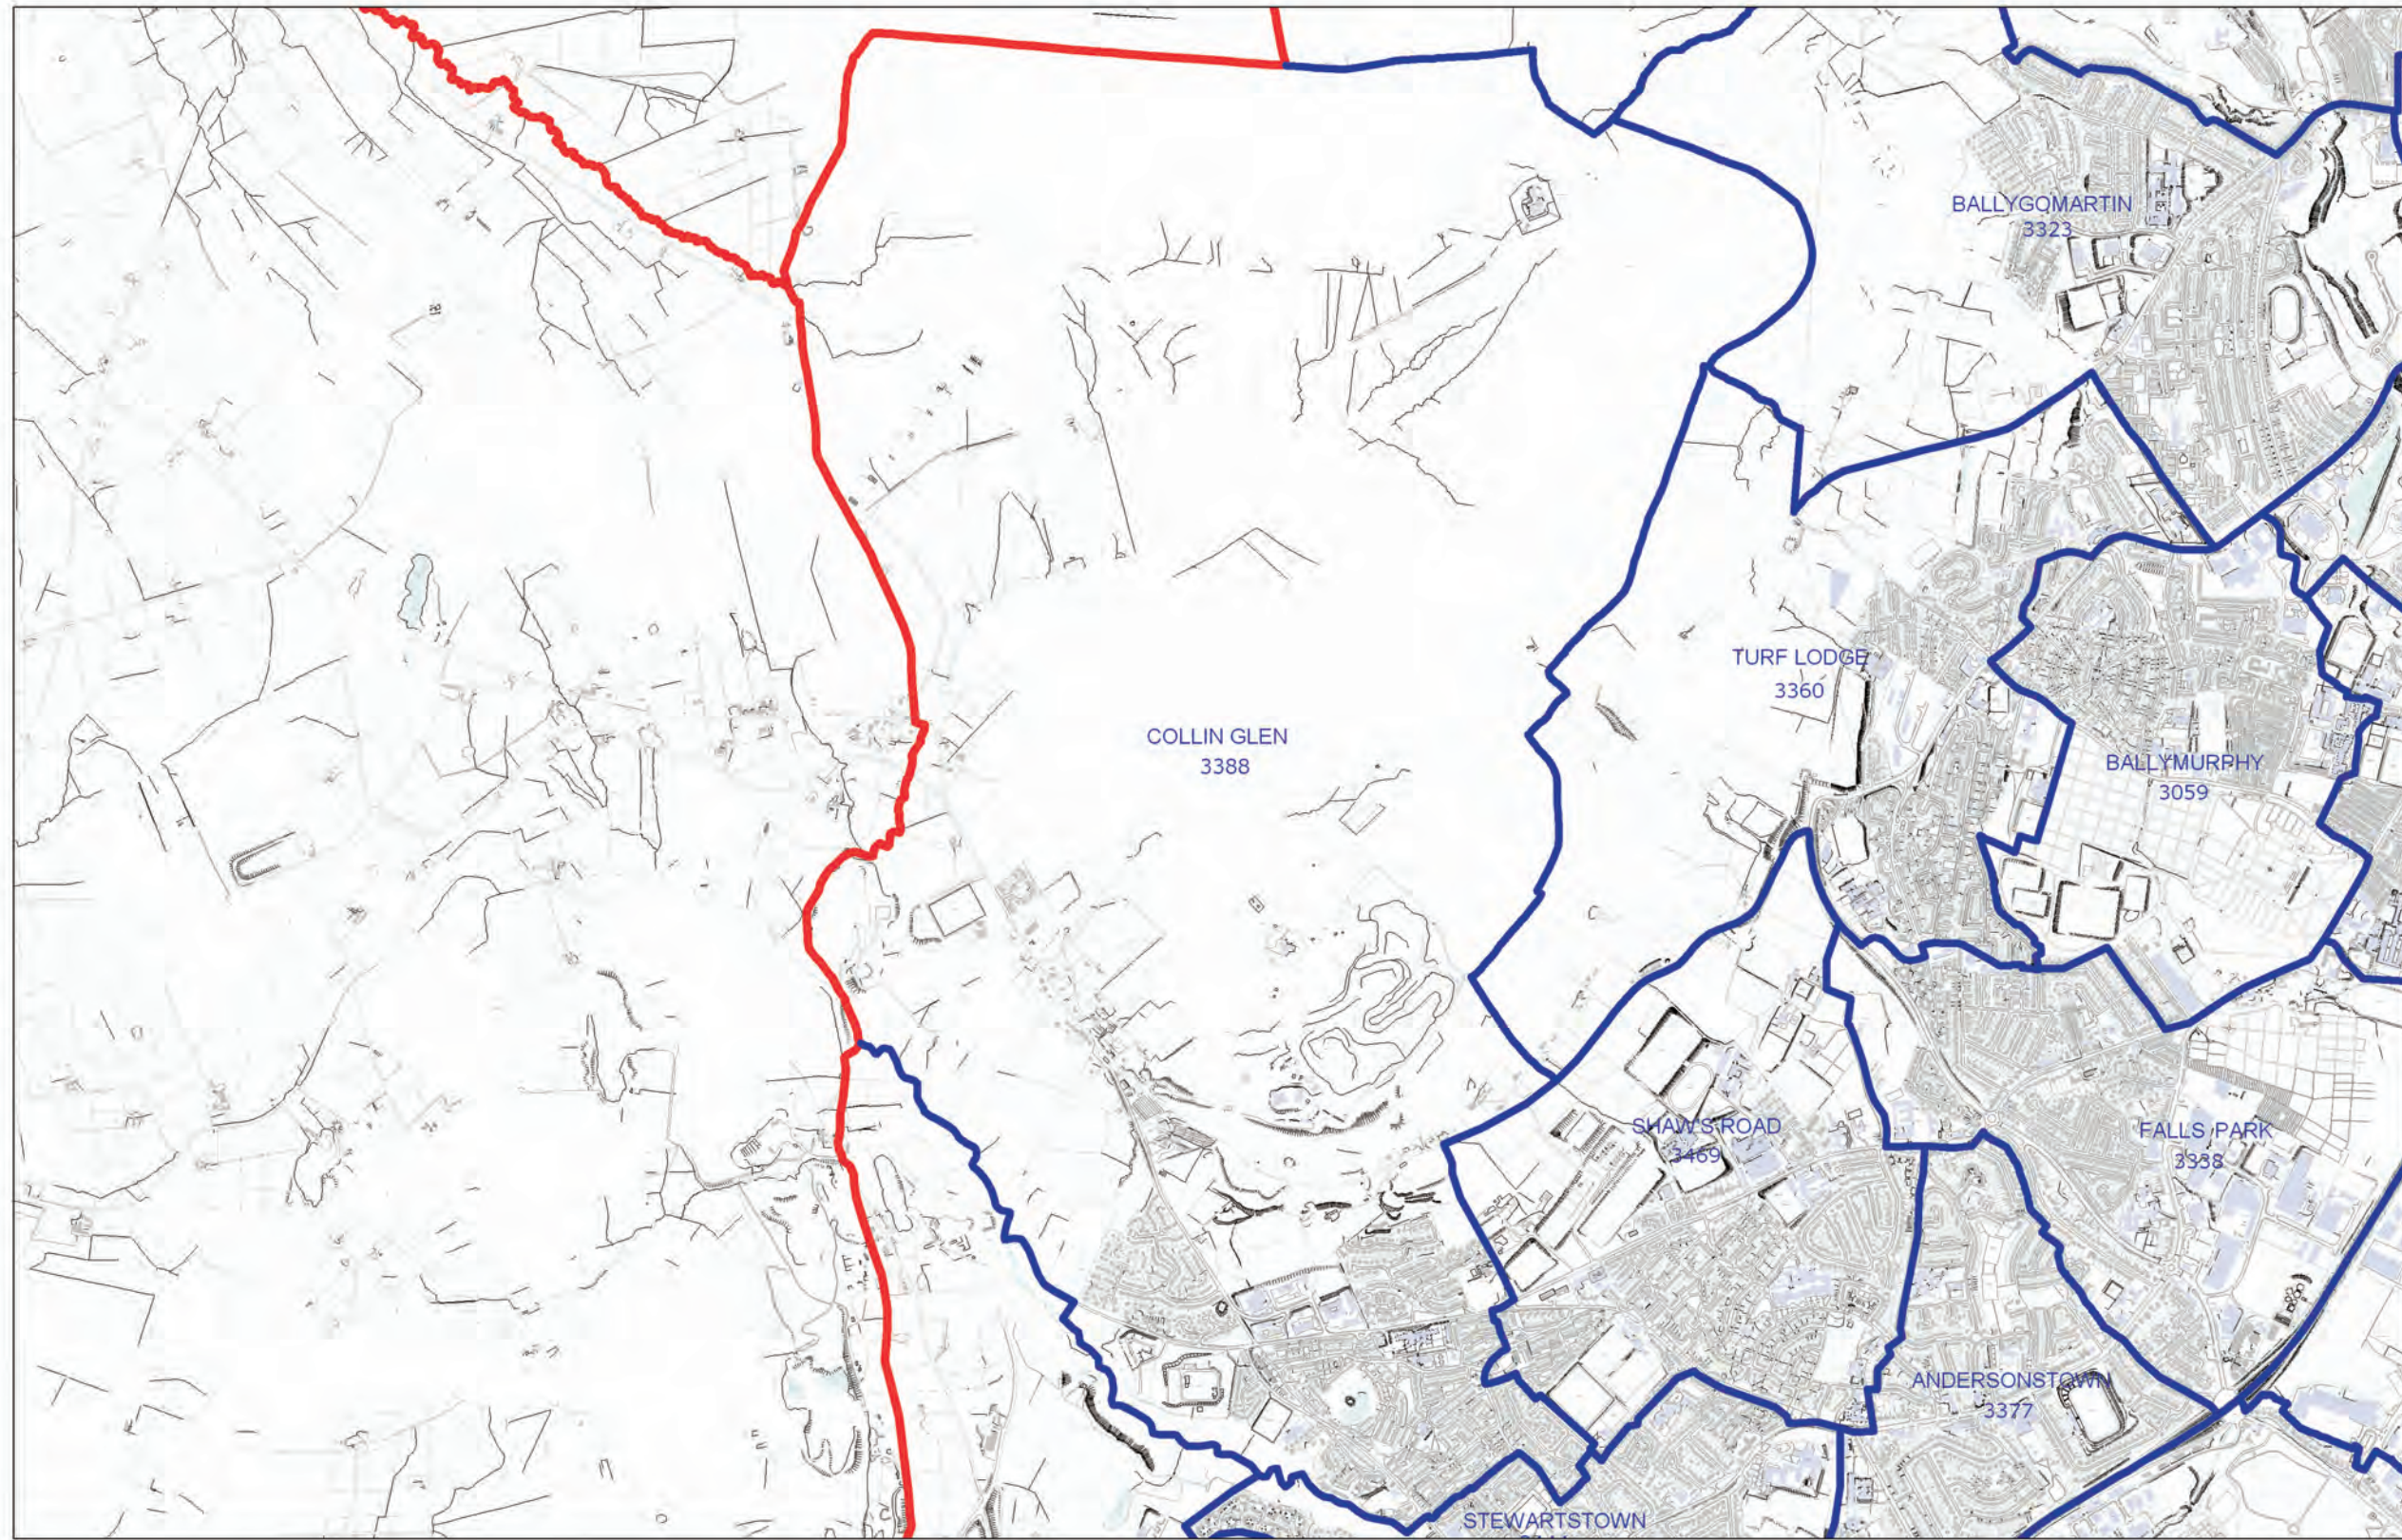

LOCAL GOVERNMENT BOUNDARIES COMMISSIONER FOR NORTHERN IRELAND

This map displays the proposed wards and their electorate totals within Belfast City Council.

Web: <http://www.lgbc-ni.org>
E-mail: webmail@lgbc-ni.org

— LOCAL GOVERNMENT DISTRICT
— WARD

Due to the constraints of scale some ward names are not shown.

© Crown Copyright 2008